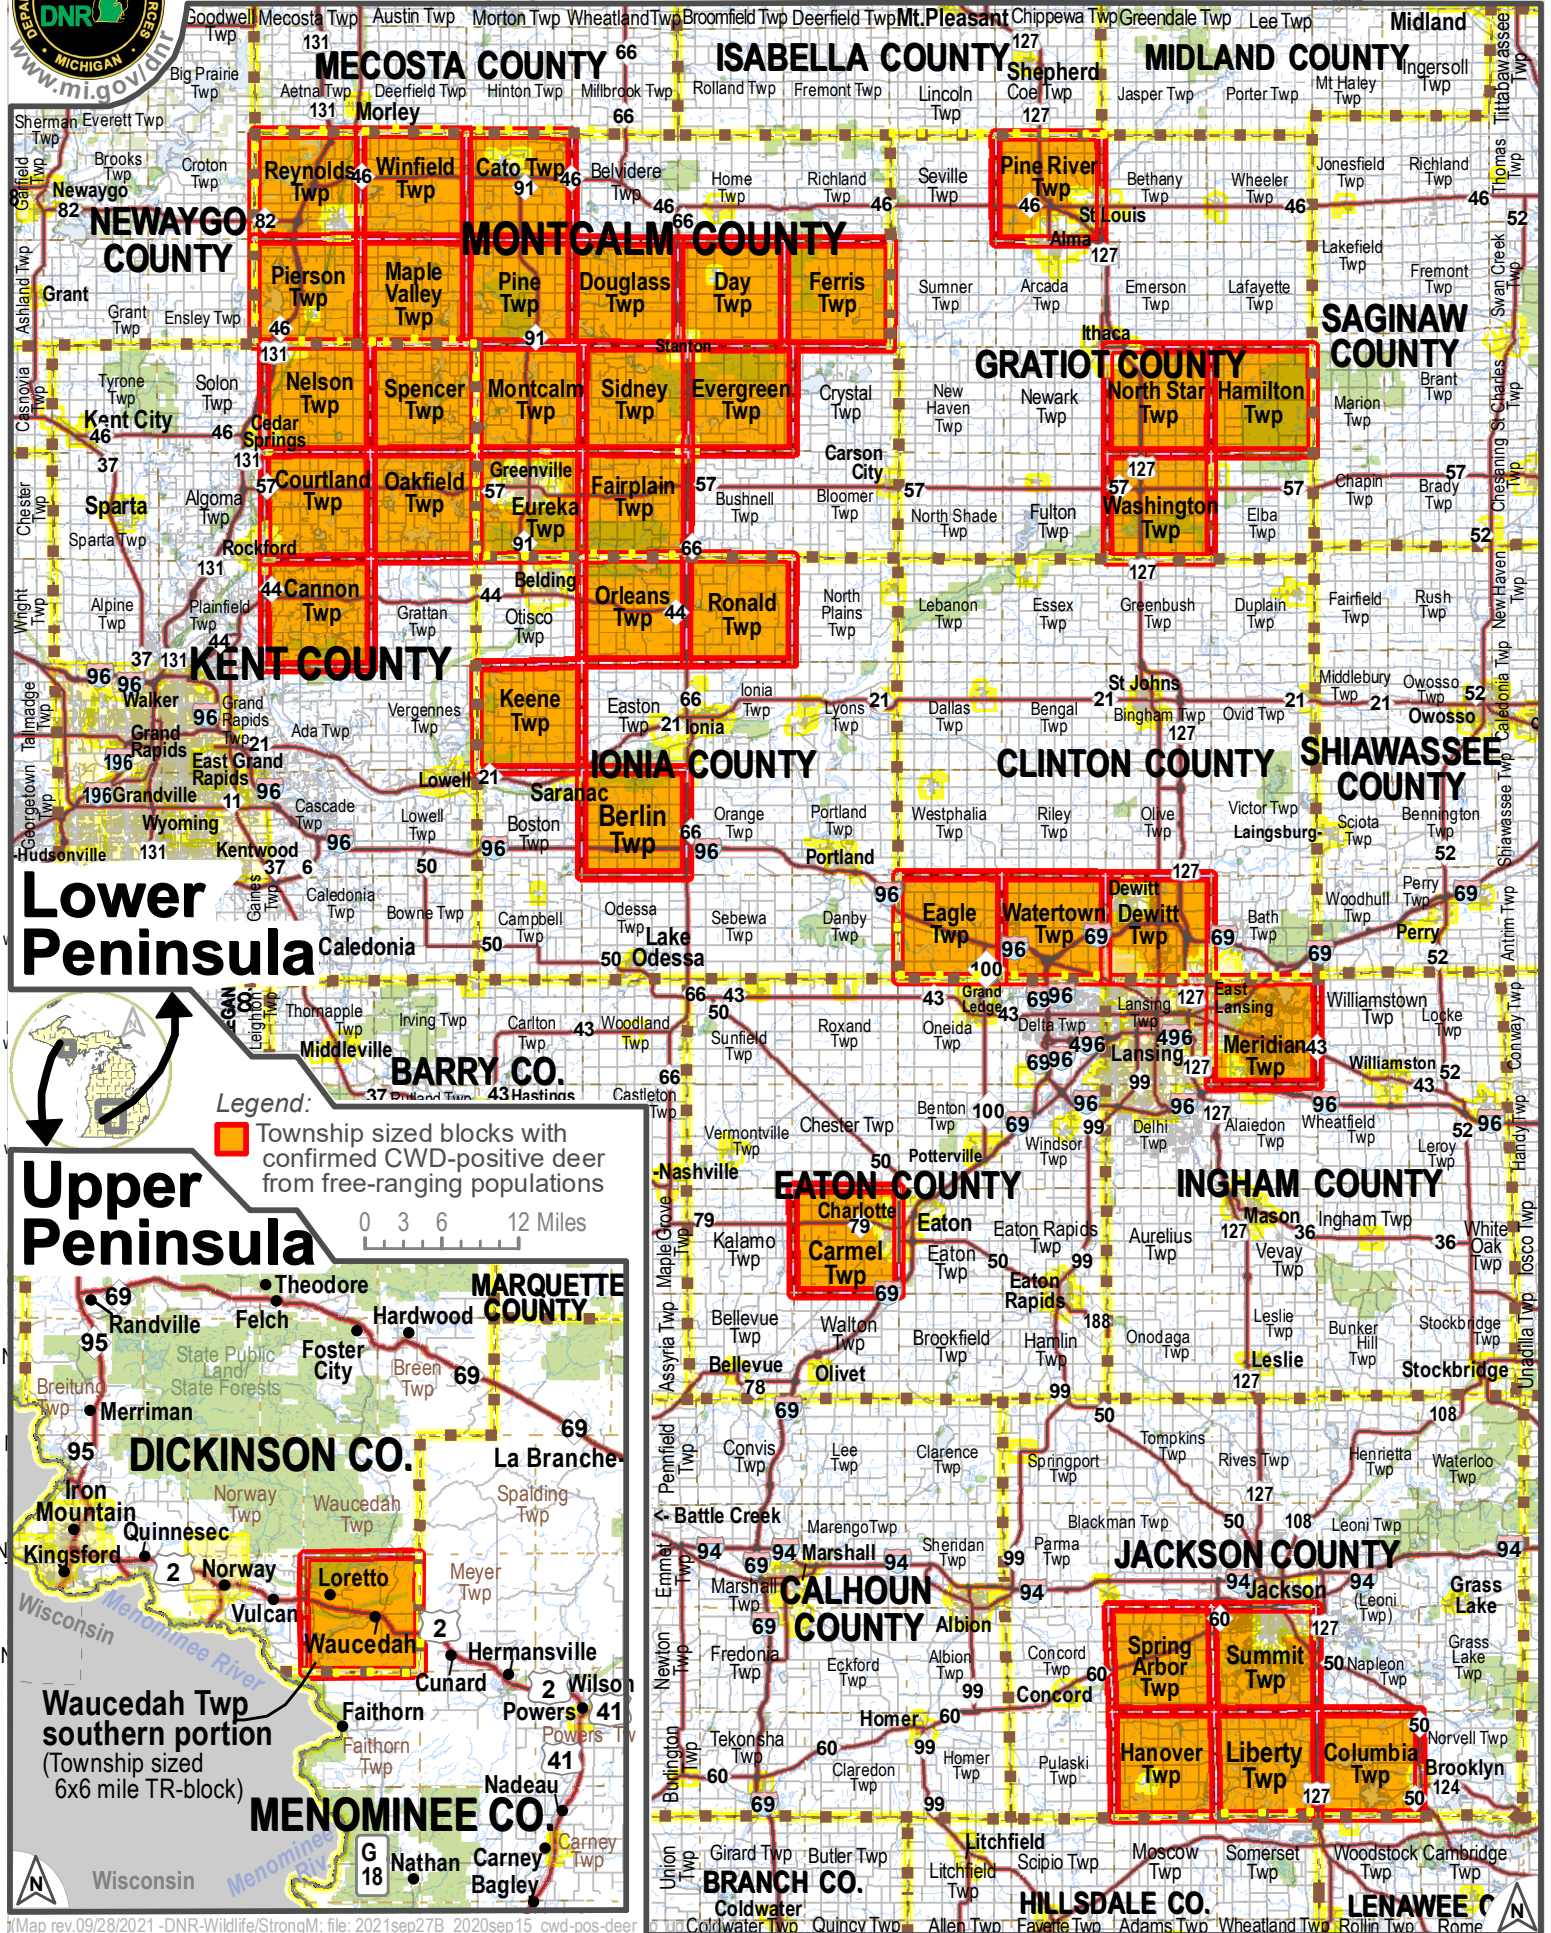

Chronic Wasting Disease (CWD) Positive Townships

Confirmed Free-Ranging White-Tailed Deer by Township Blocks, to Date - map revised 2021 Sep 28

Lower Peninsula

Upper Peninsula

Legend:
Township sized blocks with confirmed CWD-positive deer from free-ranging populations

0 3 6 12 Miles

Waucedah Twp southern portion (Township sized 6x6 mile TR-block)