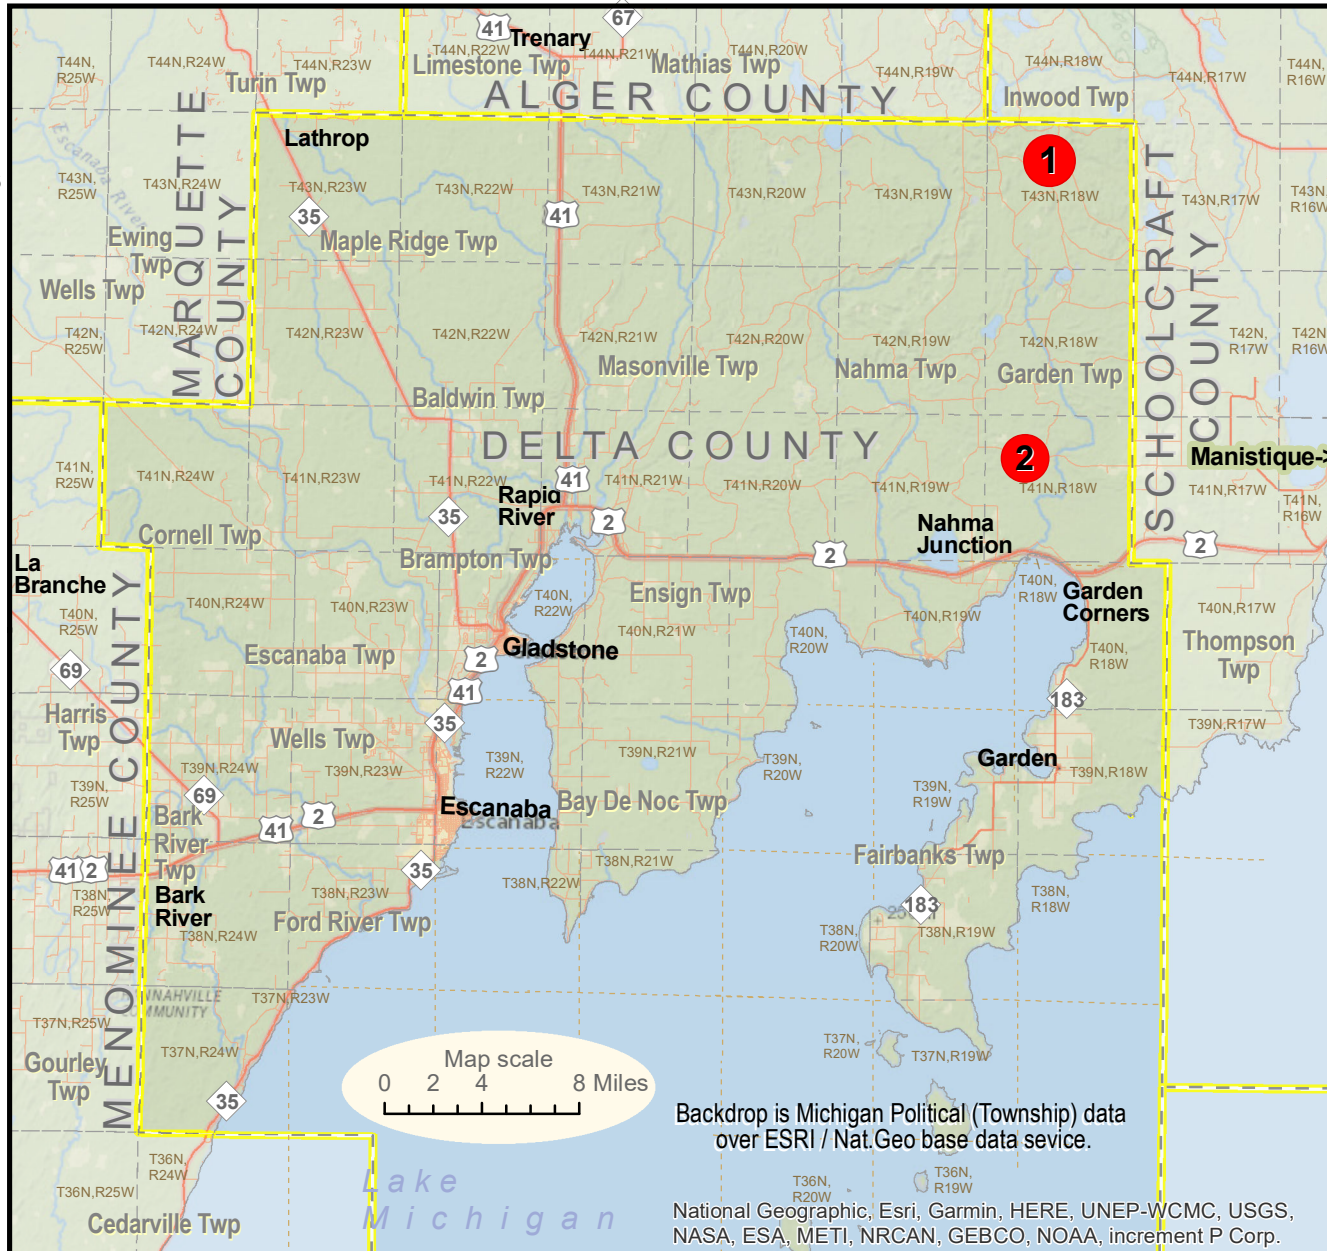

WOLF - DOG CONFLICTS - Depredation Locations in Delta County

Revised 03/09/2020

- Legend:
- Depredation Locations 2012-March to Current:**
- 1** 2014 Aug. 06
2 hunting dogs killed
 - 2** 2020 Feb. 24
1 hunting dog injured

Note: for map simplicity, any observations outside of this county (or county portion) in adjacent counties yet which would be seen on this map, are not shown; see that county map.

Backdrop is Michigan Political (Township) data over ESRI / Nat.Geo base data service.

National Geographic, Esri, Garmin, HERE, UNEP-WCMC, USGS, NASA, ESA, METI, NRCAN, GEBCO, NOAA, increment P Corp.