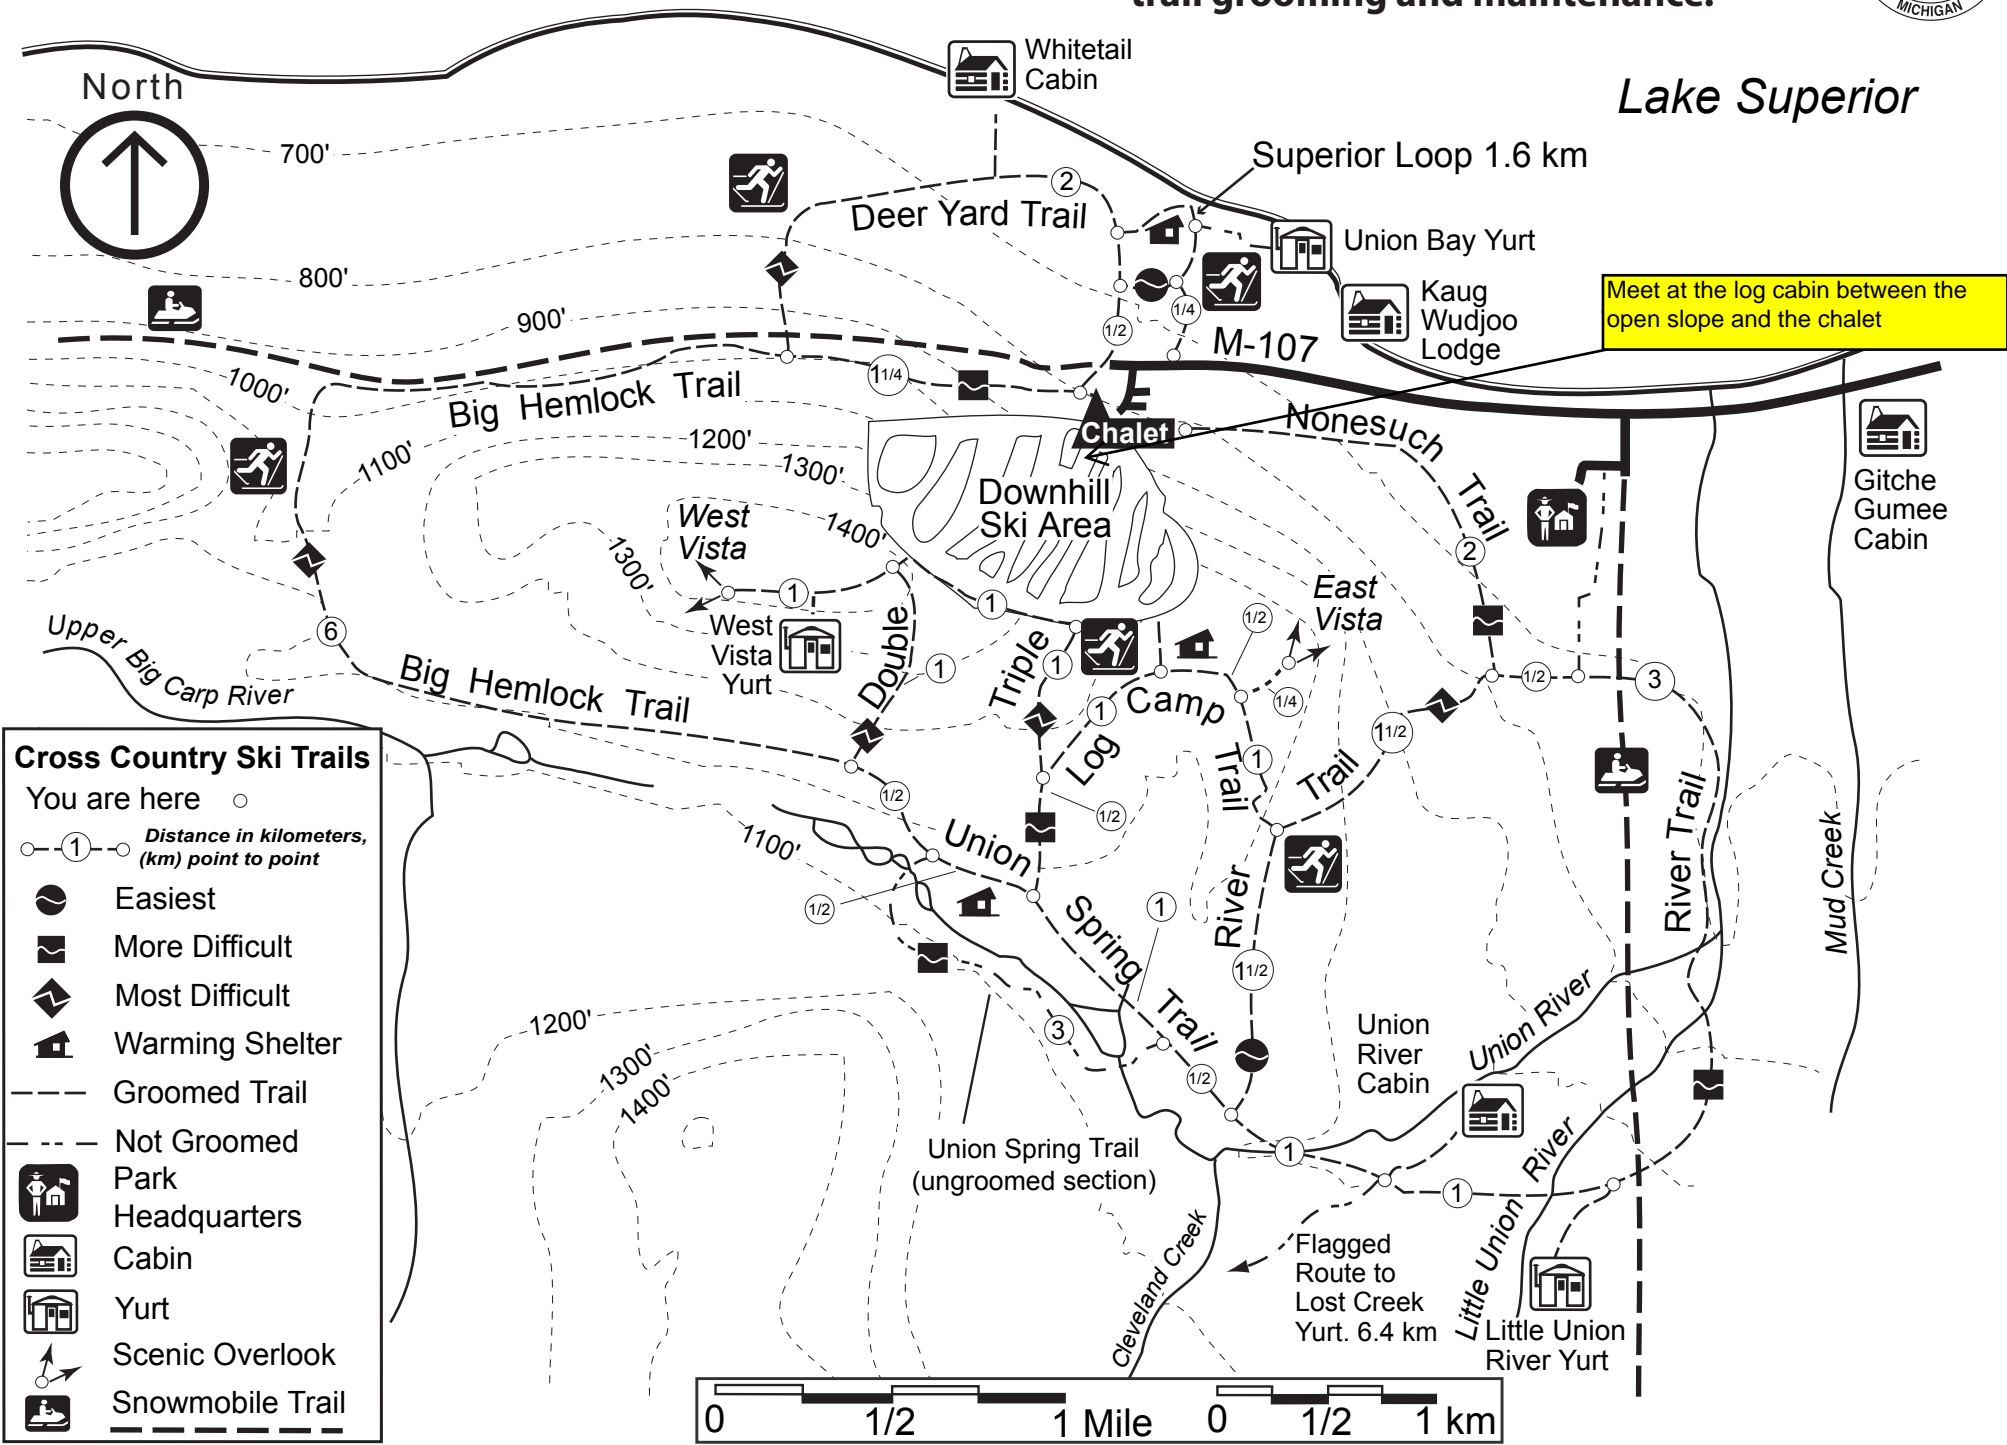

Porcupine Mountains Wilderness State Park

Cross Country Ski Trails

Donations for trail use encouraged.
 Donations will be used to help continue trail grooming and maintenance.

Cross Country Ski Trails

You are here ○

① Distance in kilometers, (km) point to point

- Easiest
- More Difficult
- ◆ Most Difficult
- 🏠 Warming Shelter
- Groomed Trail
- - - Not Groomed
- 🏠 Park
- 🏠 Headquarters
- 🏠 Cabin
- 🏠 Yurt
- 👁️ Scenic Overlook
- 🚙 Snowmobile Trail

Contour Interval = 100 feet