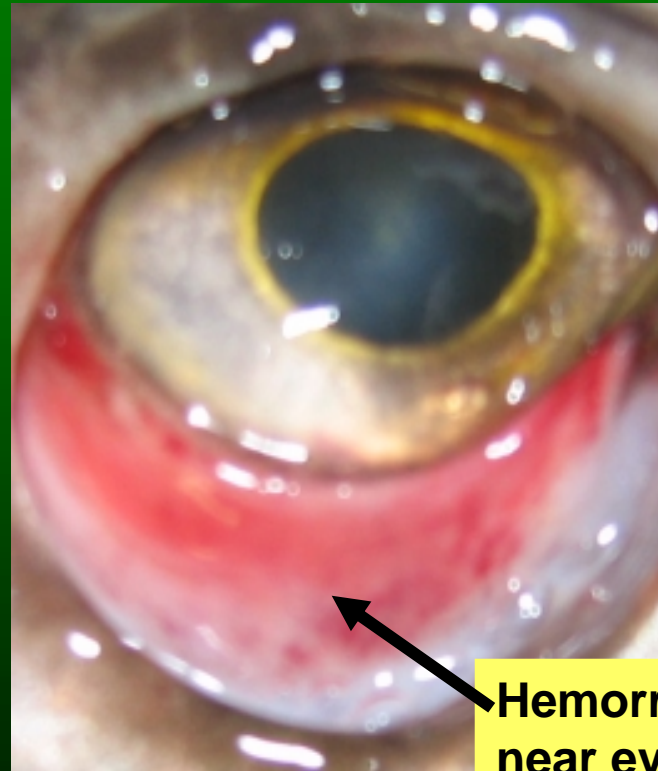

VHS Clinical Signs

Photos from Dr. Mohamed Faisal, MSU

**Hemorrhagic areas
on skin – Gizzard
Shad, Lake St Clair**

**Hemorrhagic areas
near eye – Yellow
perch, Lake St.
Clair**

VHS Clinical Signs

Photos from Dr. Mohamed Faisal, MSU

Typical hemorrhagic areas in swim bladder – Yellow perch, Lake St. Clair

Hemorrhagic areas in muscle tissue – Yellow perch, Lake St. Clair