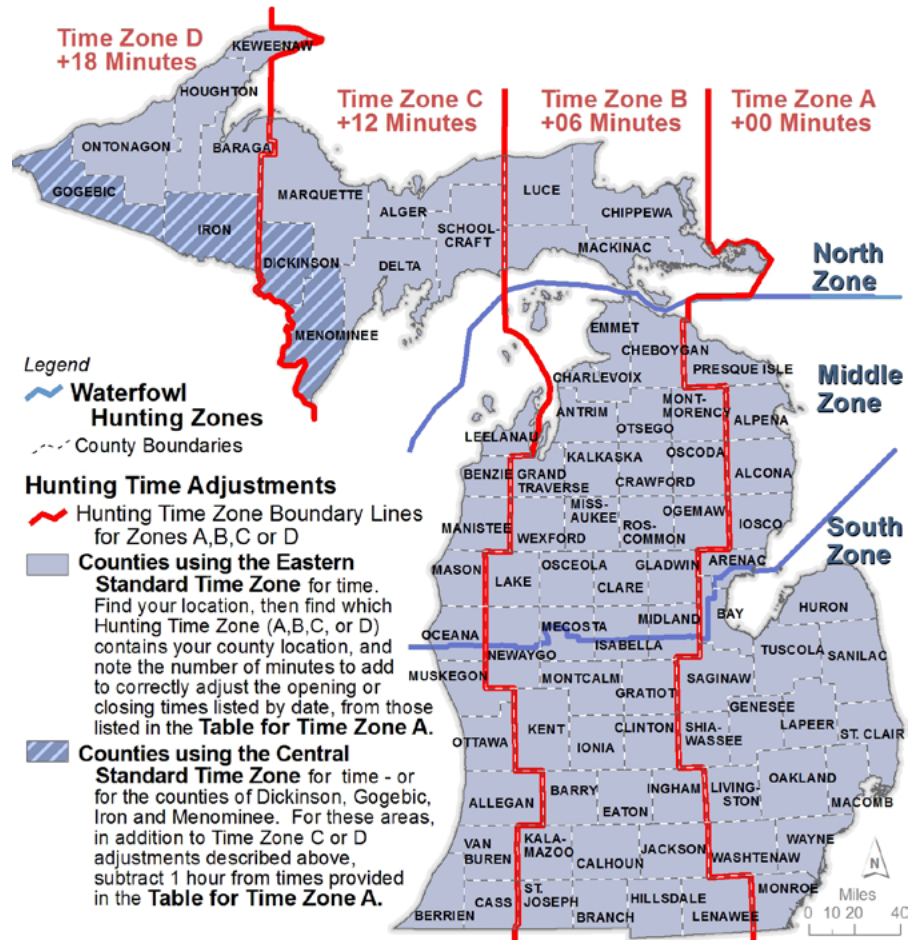

### Hunting Zones and Time Zones

Michigan is divided into waterfowl (duck, coot, moorhen, and goose) hunting zones: North, Middle, and South; see map below. The North zone includes all of the Upper Peninsula. The dividing line between the Middle zone and South zone is a line beginning at the Wisconsin border in Lake Michigan, due west of the mouth of Stony Creek in Oceana County; then due east to, and southeasterly along the south shore of Stony Creek to Scenic Drive, southeasterly along Scenic Drive to Stony Lake Road, easterly along Stony Lake and Garfield Roads to M-20, east along M-20 to US-10 Business Route (BR) in the city of Midland, east along US-10 BR to US-10, east along US-10 to I-75/US-23, north along I-75/US-23 to the US-23 exit at Standish, east along US-23 to the centerline of the AuGres River, then southerly along the centerline of the AuGres River to Saginaw Bay, then on a line directly east 10 miles into Saginaw Bay, and from that point on a line directly northeast to the Canada border.

### Shooting Hours Time Zone A

The map on page 18 includes hunting-hour time zones and time adjustments needed for zones B, C, and D. Actual times for Time Zone A are shown in the table below. Hours in the table are one half hour before sunrise to sunset (adjusted for daylight saving time). Shooting hours for the early teal season differ; see page 11.