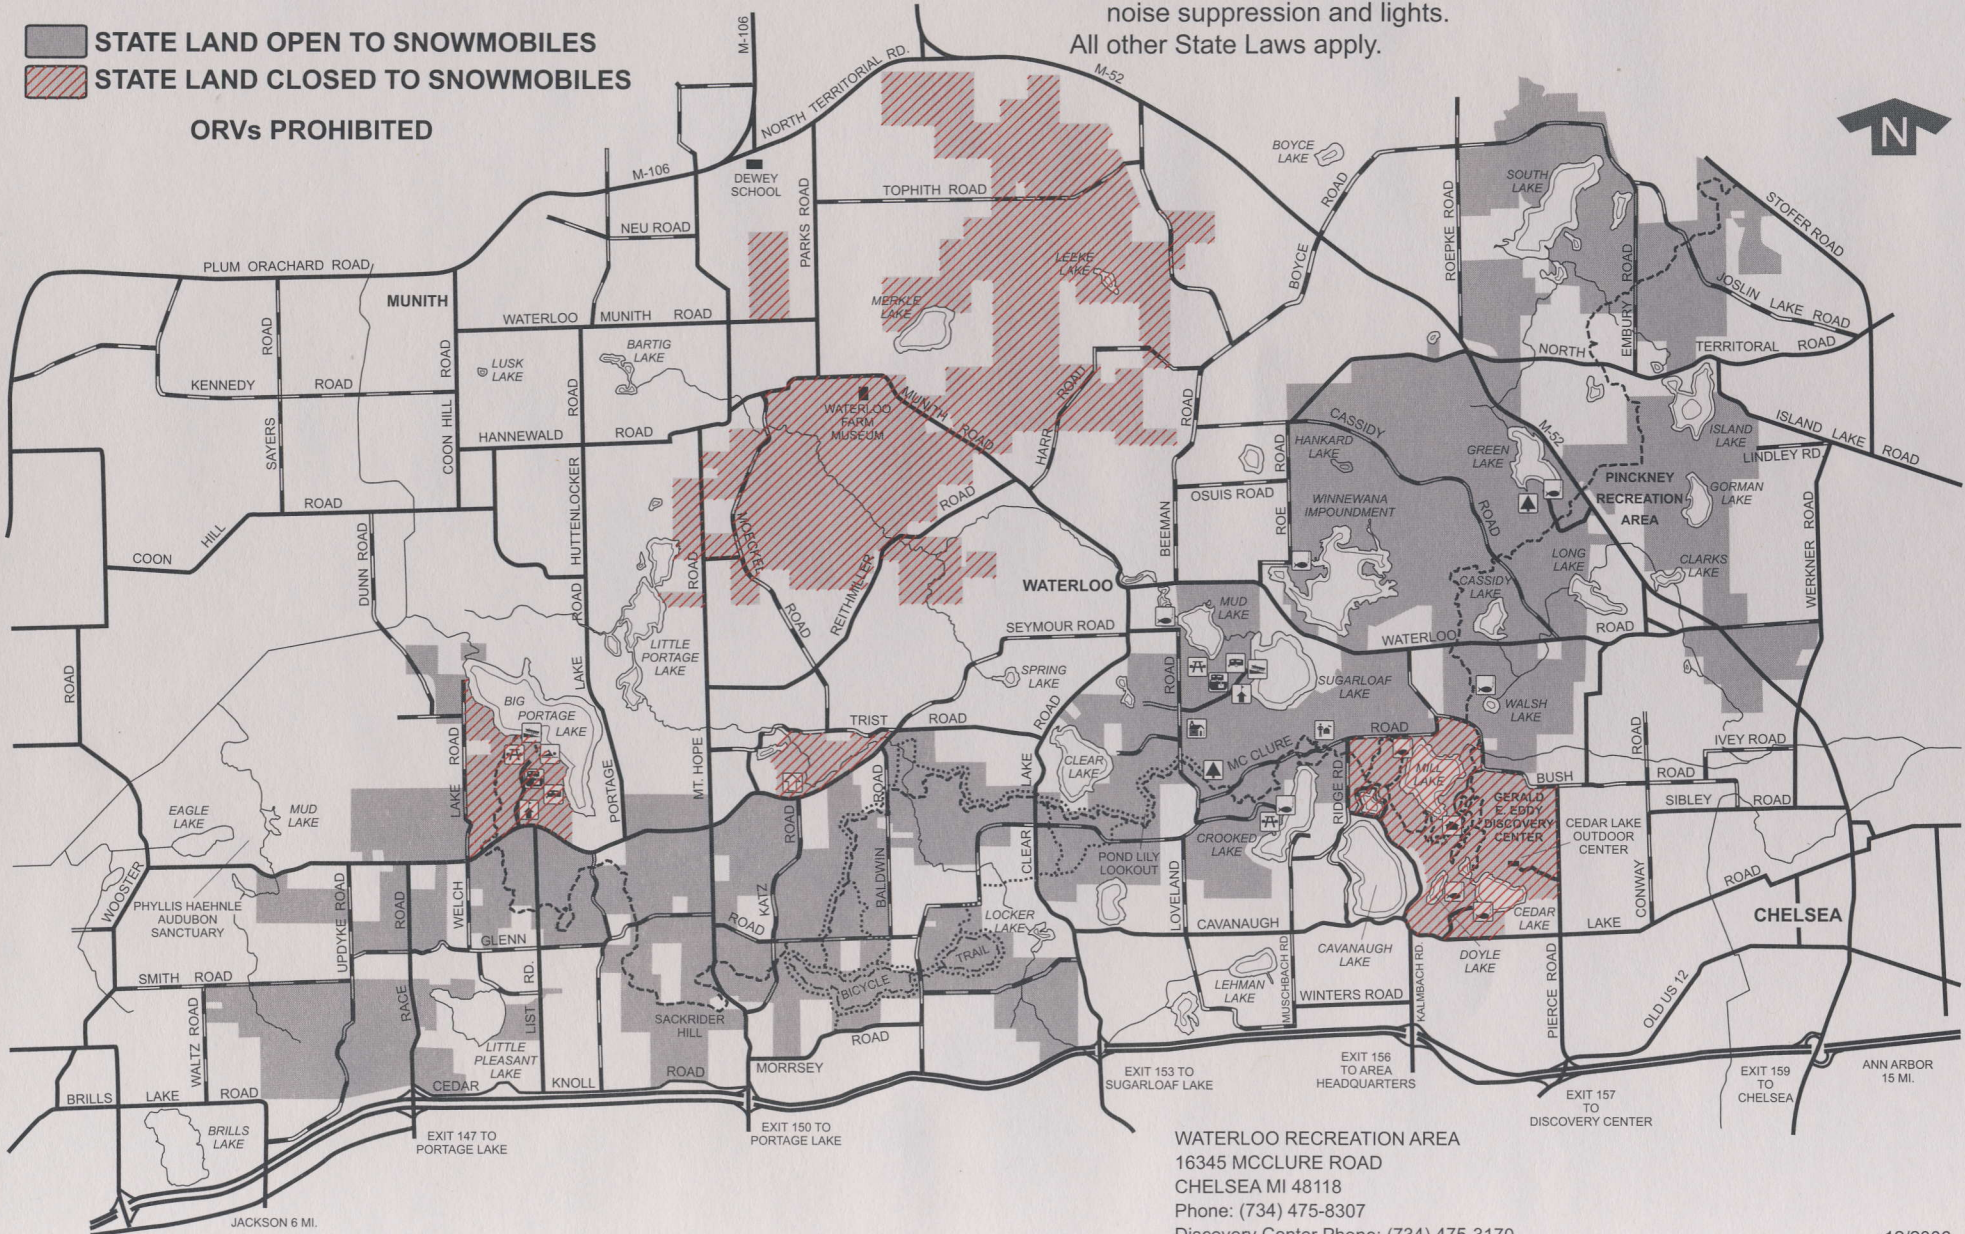

AREA OPEN TO SNOWMOBILES in Waterloo Recreation Area

4" (inches) of snow on the ground required before snowmobile use.
 Snowmobile DNR Trail Permits are required.
 All snowmobiles must be registered with the state.
 Be alert for other users on trails (cross-country skiers, hikers, hunters, etc.)
 Stay 100' (feet) away from sledders, skaters, skiers, ice fisherman and occupied dwellings at night.
 Safety equipment is required including: brakes, helmets, noise suppression and lights.
 All other State Laws apply.

-  STATE LAND OPEN TO SNOWMOBILES
-  STATE LAND CLOSED TO SNOWMOBILES

ORVs PROHIBITED

WATERLOO RECREATION AREA
 16345 MCCLURE ROAD
 CHELSEA MI 48118
 Phone: (734) 475-8307
 Discovery Center Phone: (734) 475-3170