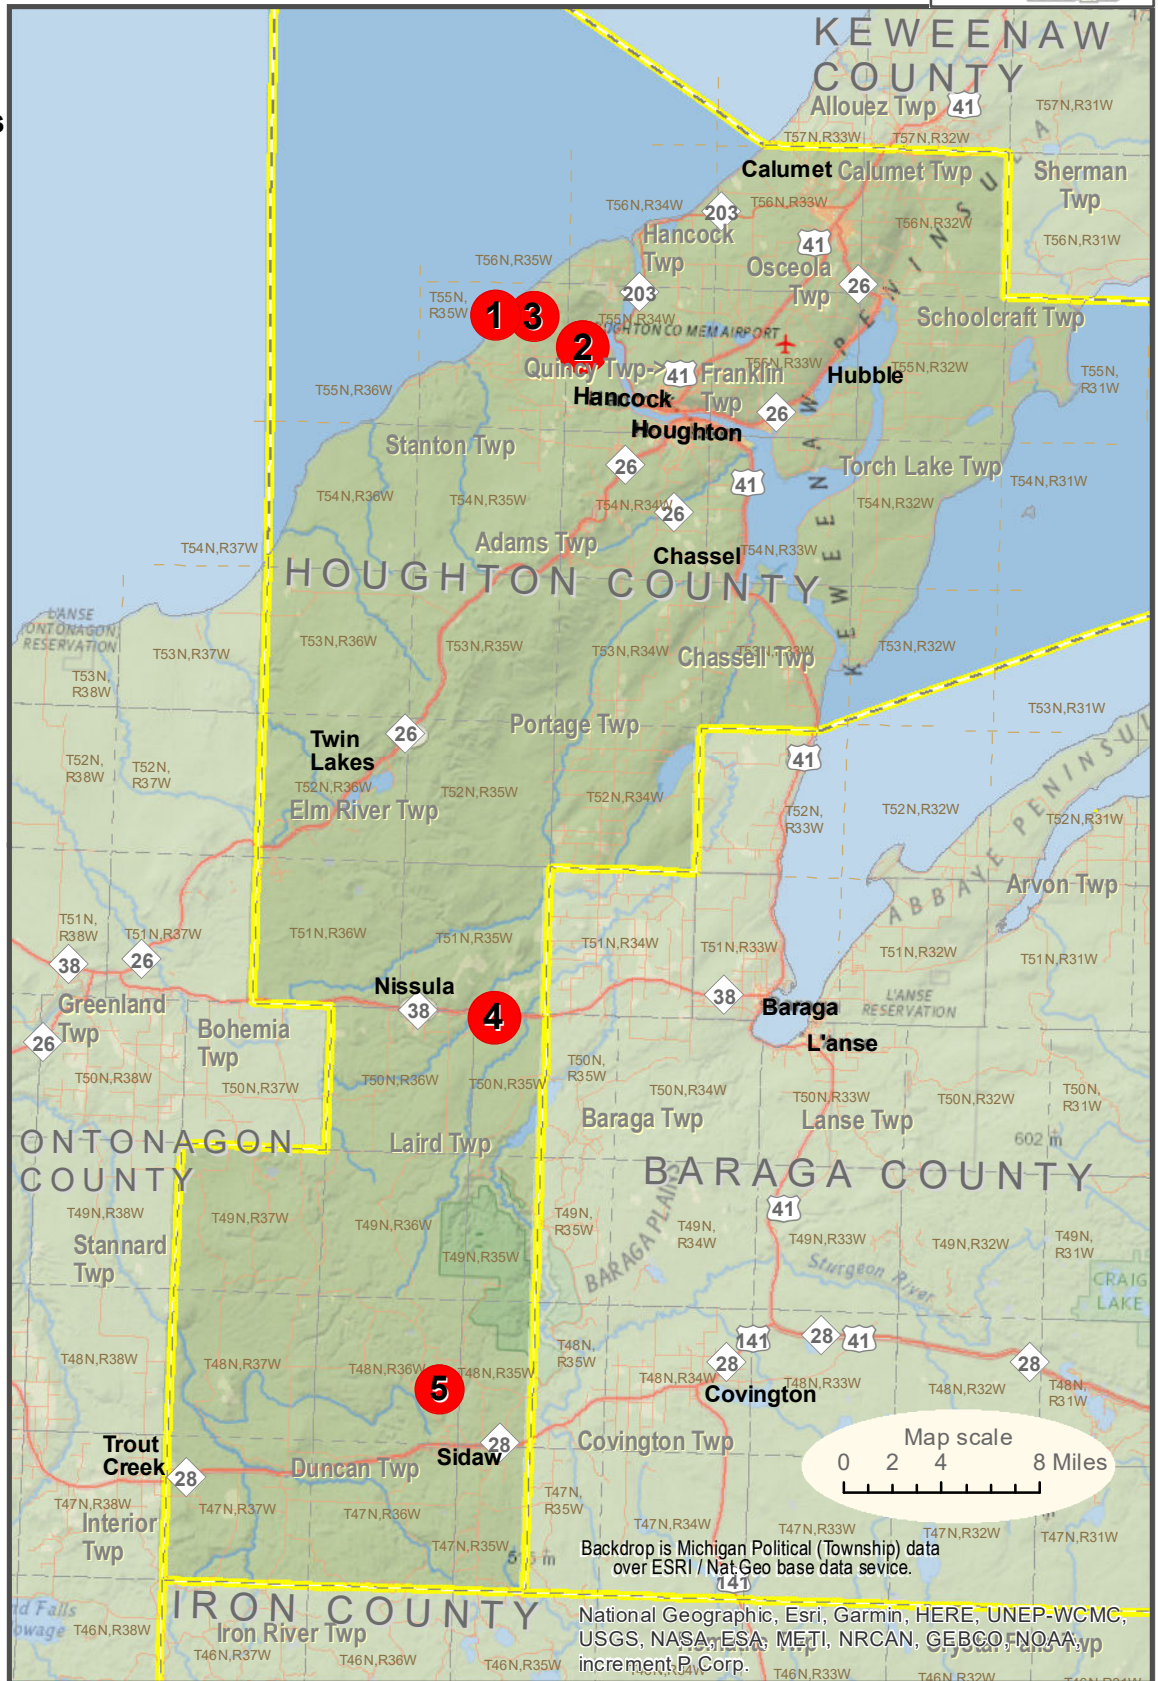

WOLF - DOG CONFLICTS - Depredation Locations in Houghton County

Revised 10/19/2020

Legend:

**Depredation Locations
2012-March to Current:**

- 1** 2013 April 29
1 domestic
dog killed
- 2** 2013 May 14
1 sled
dog killed
- 3** 2013 May 23
1 sled
dog killed
- 4** 2015 Sept.25
1 bear hound
dog killed
- 5** 2020 Sept.25
2 bear hounds
dog killed

Note: for map simplicity, any observations outside of this county (or county portion) in adjacent counties yet which would be seen on this map, are not shown; see that county map.

Backdrop is Michigan Political (Township) data over ESRI / Nat Geo base data service.

National Geographic, Esri, Garmin, HERE, UNEP-WCMC, USGS, NASA, ESA, METI, NRCAN, GEBCO, NOAA, increment, P, Corp.