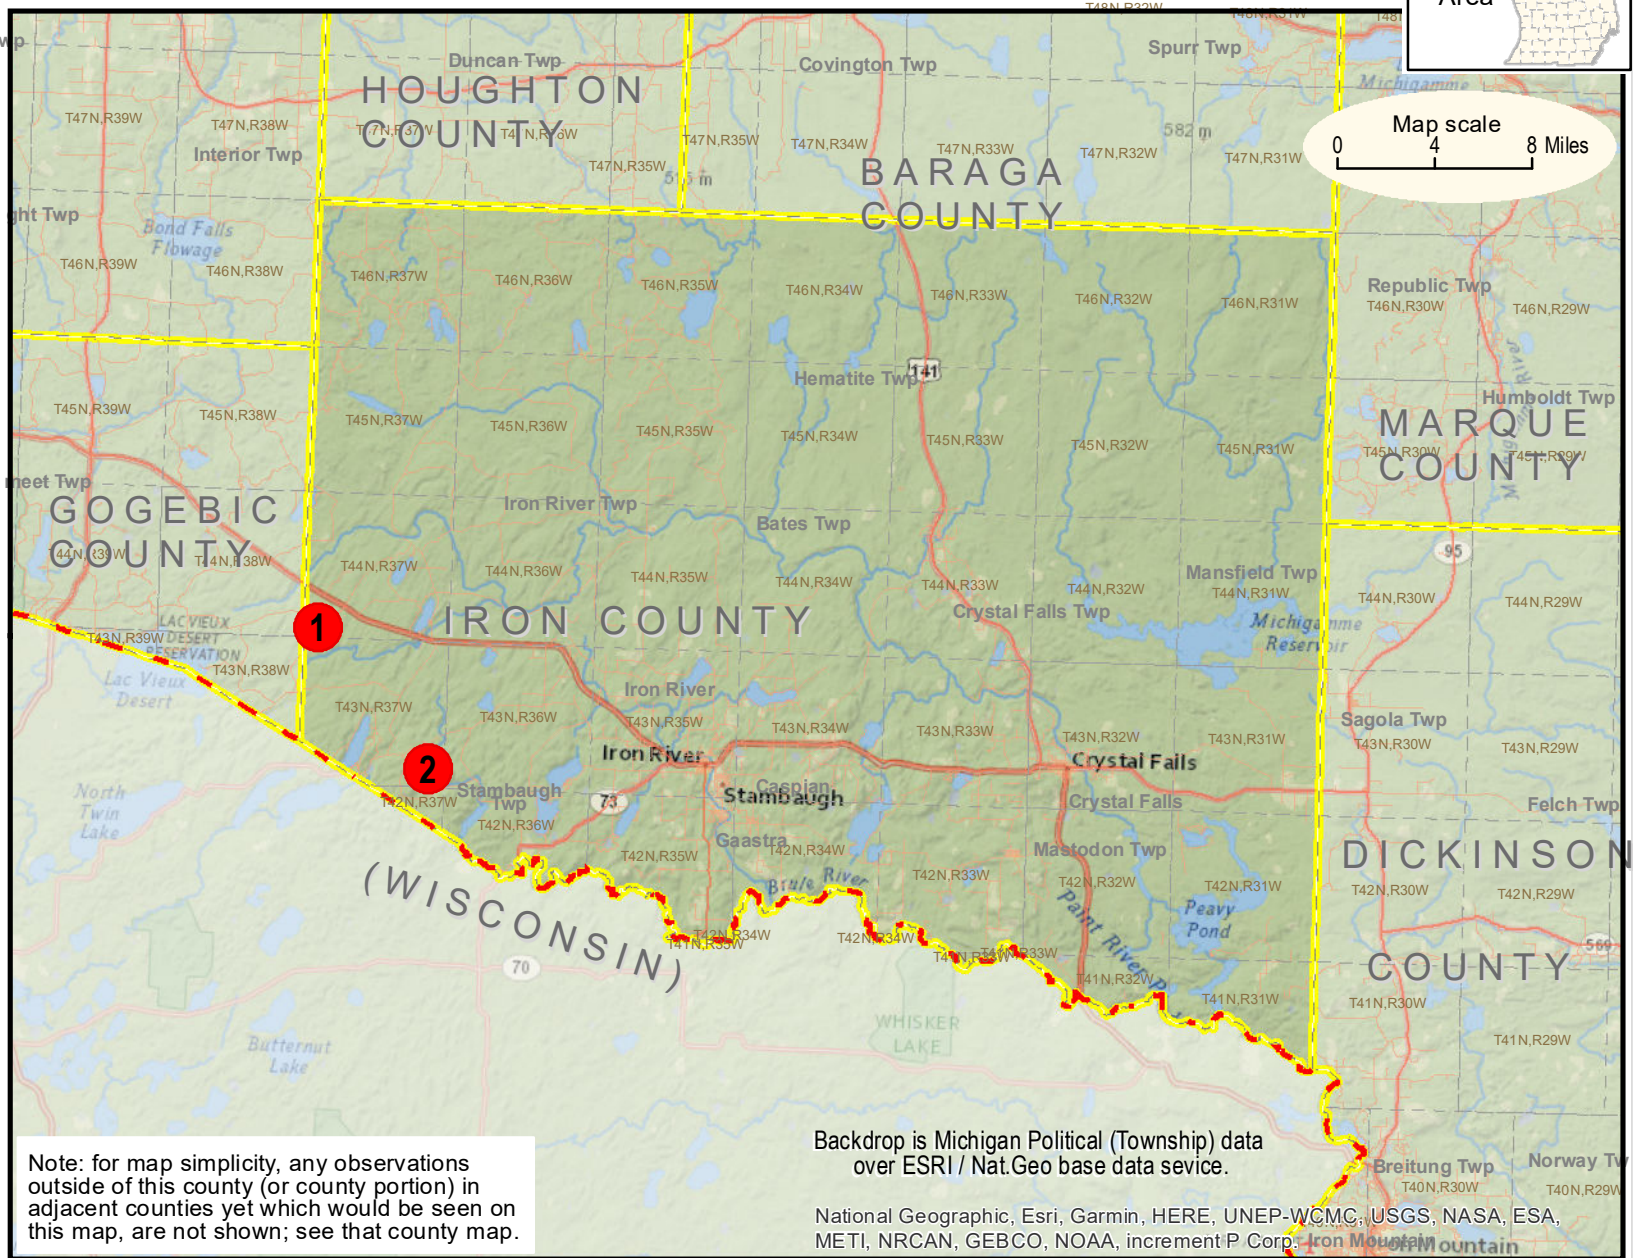

WOLF - DOG CONFLICTS - Depredation Locations in Iron County

Revised 10/19/2020

- Legend:**
 Depredation Location:
- 1** 2012 April 06
1 bear hunting dog injured
 - 2** 2020 Oct. 03
1 hunting dog injured, 2 hunting dogs killed; chase started in Wisconsin

Map scale
 0 4 8 Miles

Note: for map simplicity, any observations outside of this county (or county portion) in adjacent counties yet which would be seen on this map, are not shown; see that county map.

Backdrop is Michigan Political (Township) data over ESRI / Nat.Geo base data service.

National Geographic, Esri, Garmin, HERE, UNEP-WCMC, USGS, NASA, ESA, METI, NRCAN, GEBCO, NOAA, increment P Corp.