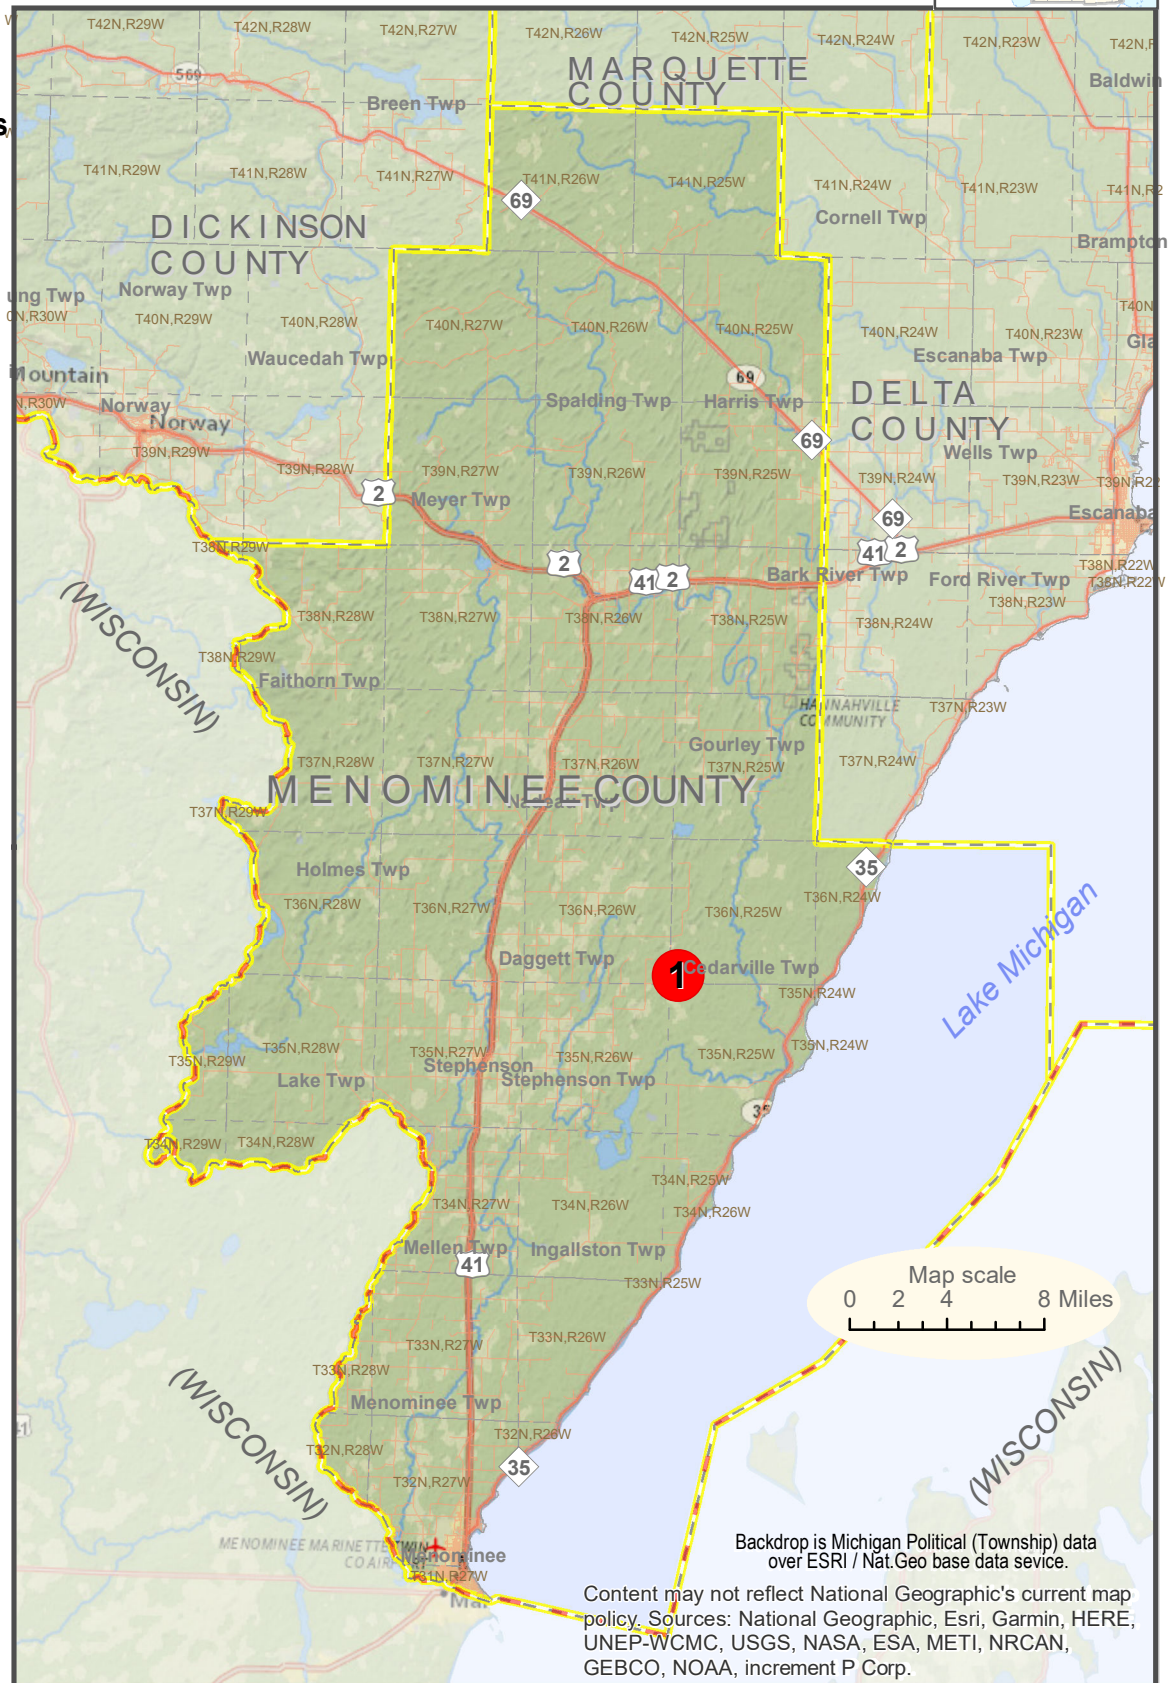

WOLF - DOG CONFLICTS - Depredation Locations in Menominee County

Revised 01/16/2019

Legend:
Depredation Locations,
2012-March to Current:

- 1** 2018 Sept. 22
1 hunting dog killed

Note: for map simplicity, any observations outside of this county (or county portion) in adjacent counties yet which would be seen on this map, are not shown; see that county map.

Backdrop is Michigan Political (Township) data over ESRI / Nat.Geo base data service.

Content may not reflect National Geographic's current map policy. Sources: National Geographic, Esri, Garmin, HERE, UNEP-WCMC, USGS, NASA, ESA, METI, NRCAN, GEBCO, NOAA, increment P Corp.