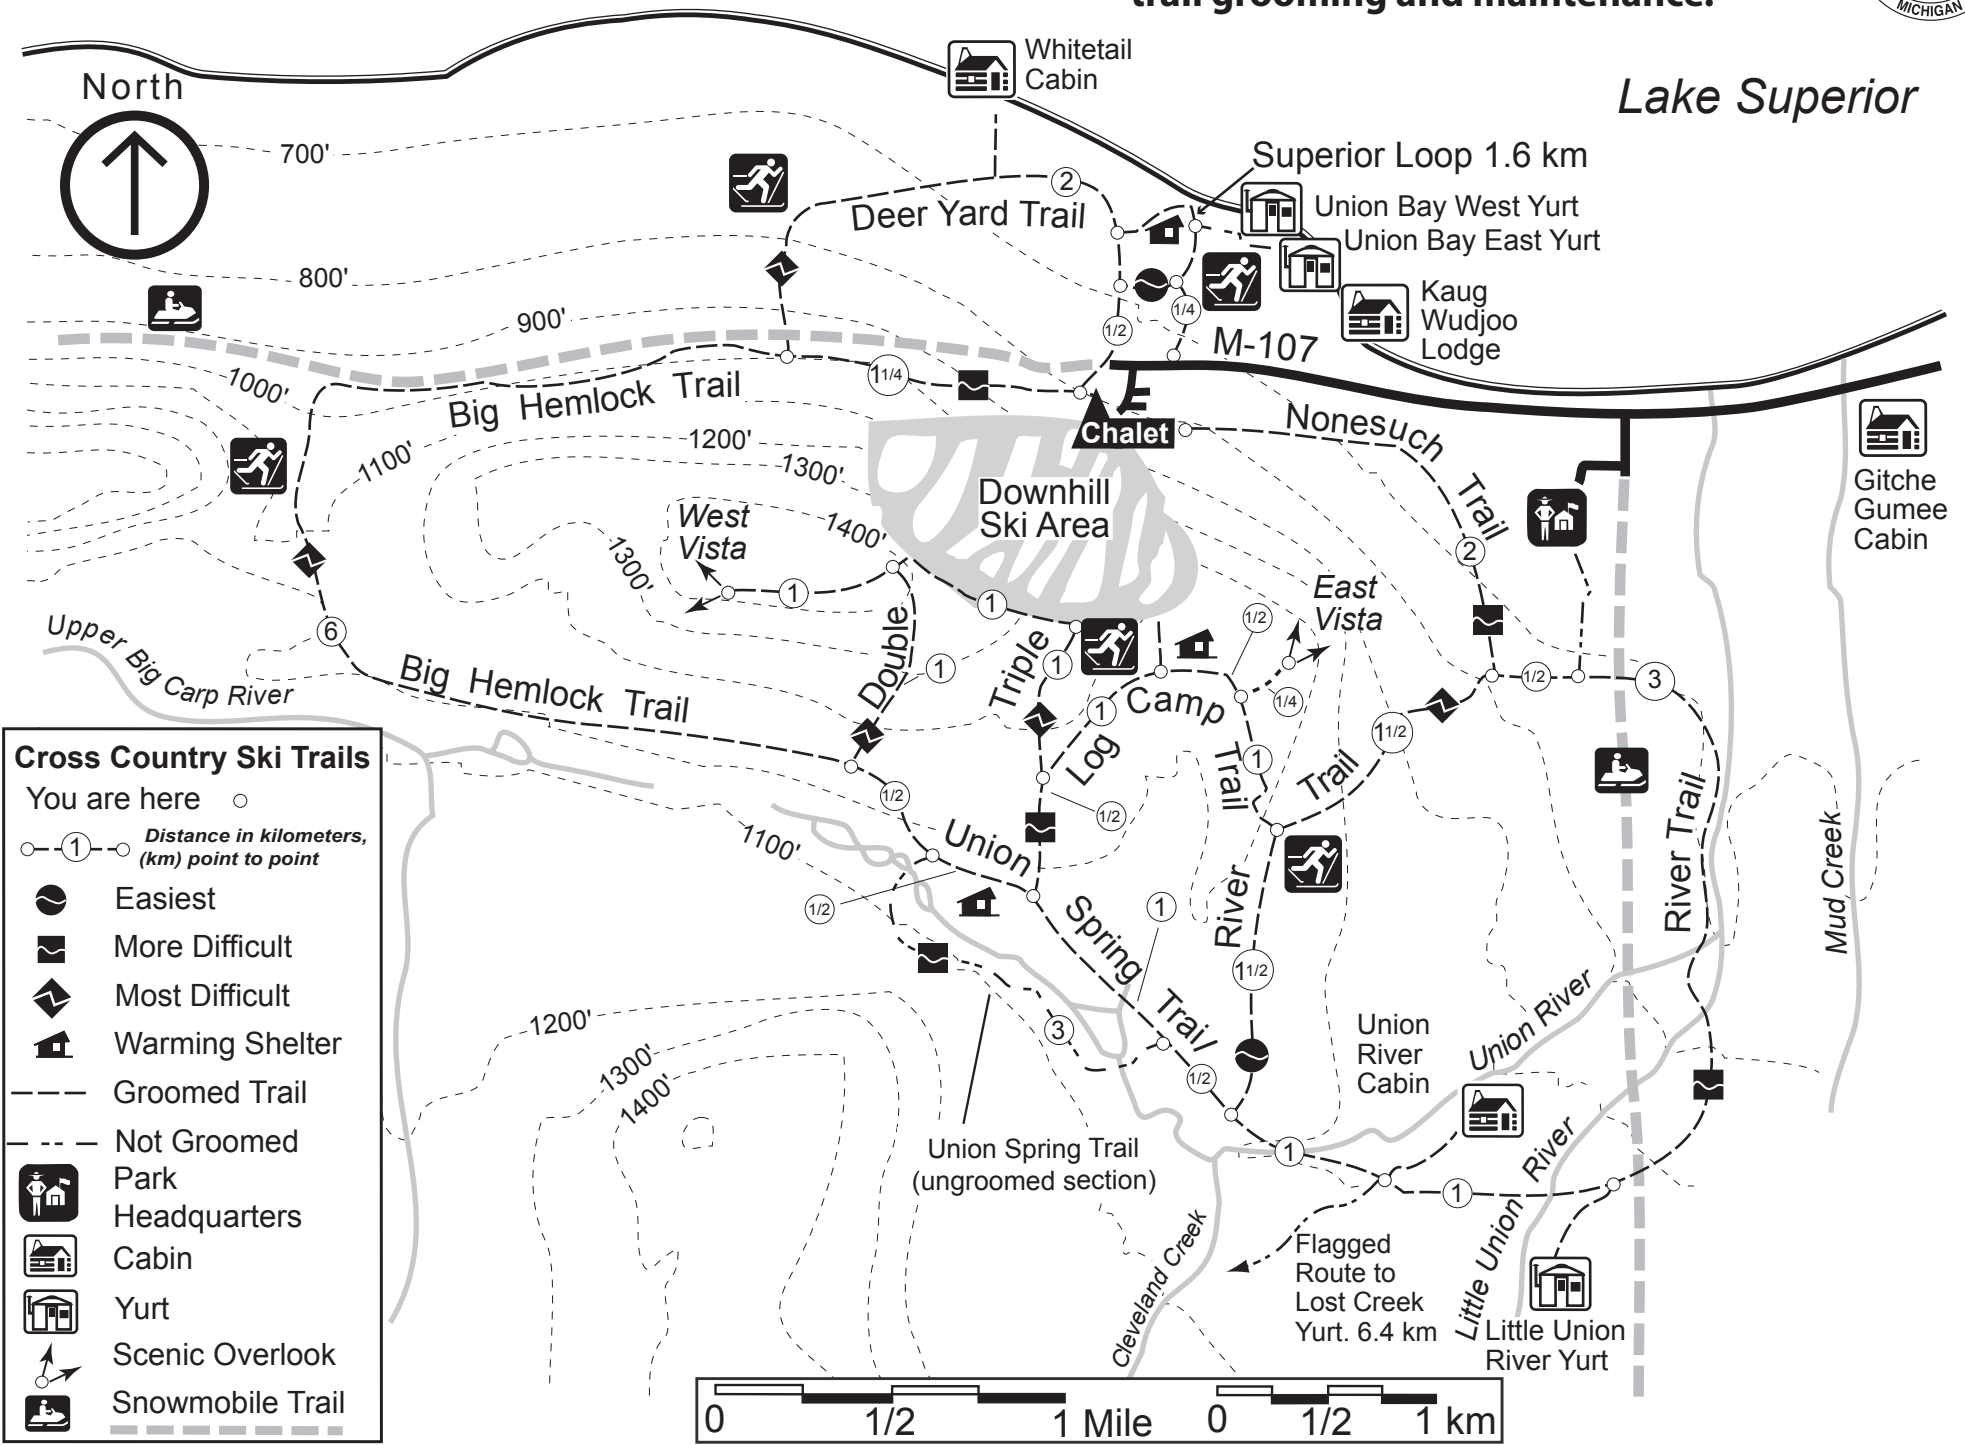

Porcupine Mountains Wilderness State Park

Cross Country Ski Trails

Donations for trail use encouraged.
 Donations will be used to help continue trail grooming and maintenance.

Cross Country Ski Trails

You are here ○

① Distance in kilometers, (km) point to point

- Easiest
- More Difficult
- ◆ Most Difficult
- 🏠 Warming Shelter
- Groomed Trail
- - - Not Groomed
- 🏠 Park
- 🏠 Headquarters
- 🏠 Cabin
- 🏠 Yurt
- 👁️ Scenic Overlook
- 🚙 Snowmobile Trail

Contour Interval = 100 feet