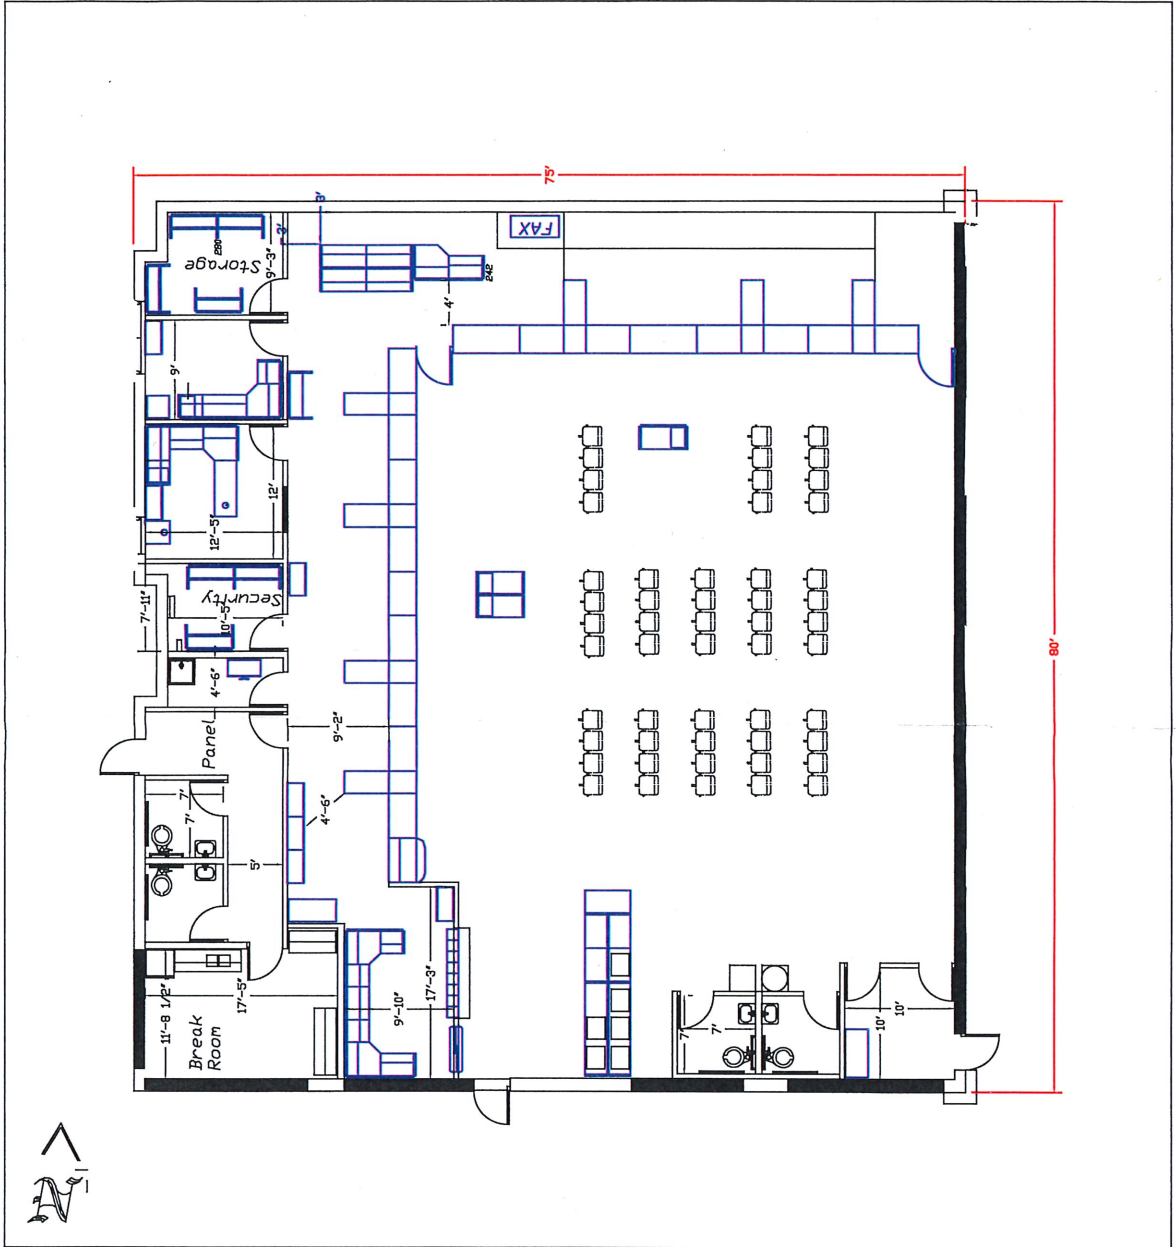

SAMPLE FLOOR PLAN

ANTHRON CARPETING
COMPUTER CONDUIT
DATA COMM LINE
TELEPHONE OUTLET
STD. RECEPTACLES
NEMA 5-15R RECEPTACLES
DOUBLE DUPLEX

MICHIGAN
DEPARTMENT
OF
STATE
SITE

SG. FT.

SCALE:
1/8" = 1 FT.

typical 6,000 square foot
Secretary of State office