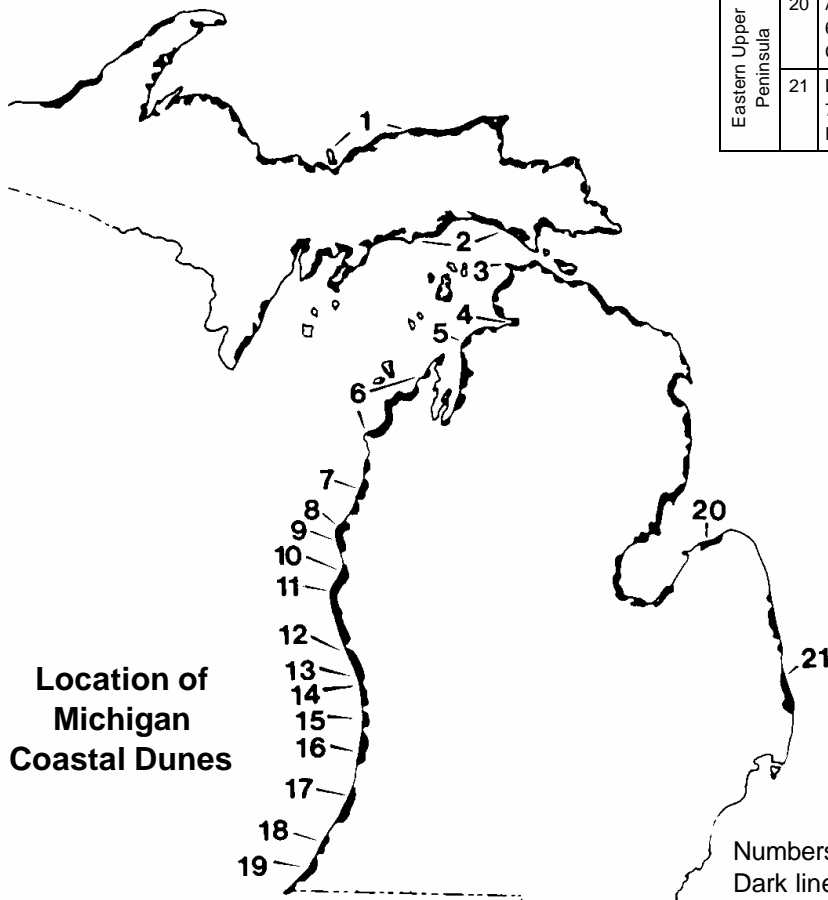

SAND DUNE VIEWING AREAS IN MICHIGAN

Listed below are locations where sand dunes can be found and enjoyed in Michigan. Remember that dune habitats are fragile and easily damaged by human activity. Visit these areas in small groups and use boardwalks or special viewing platforms when available.

	FACILITY / ADDRESS	COUNTY/PHONE
Eastern Upper Peninsula	1 Pictured Rocks National Lakeshore Box 40 Munising, MI 49862	Alger County (906) 387-2607
	2 Highway Viewing Eastern Upper Peninsula Hiawatha National Forest 1498 W. 2 St. Ignace, MI 49781	Mackinac County
Northwest Lower Peninsula	3 Wilderness State Park Box 380 Carp Lake, MI 49718	Emmet County (231) 436-5381
	4 Petoskey State Park 2475 - M 119 Petoskey, MI 49770	Emmet County (231) 347-2311
	5 Fisherman's Island State Park P O. Box 456 Charlevoix, MI 49720	Charlevoix County (231) 547-6641
	6 Sleeping Bear Dunes National Lakeshore P O. Box 277, 9922 Front Street HWY M-72 Empire, MI 49630	Leelanau County (231) 326-5134
	7 Orchard Beach State Park 2064 Lakeshore Road Manistee, MI 49660	Manistee County (231) 723-7422
	8 Ludington State Park Box 709 Ludington, MI 49431	Mason County (231) 843-8671
	9 Nordhouse Dunes U.S. Forest Service 1658 Manistee Highway Manistee, MI 49660	Manistee County (231) 723-2211

For more information, visit:

The GILLETTE NATURE CENTER, Michigan Department of Natural Resources, sand dune interpretive center. Located in P. J. Hoffmaster State Park, Muskegon, the center features multi-image presentations, exhibit hall, classroom, galleries and hiking trails and boardwalks into the surrounding dunes of the Park. Call 616-798-3573 for information.

Numbers on map refer to sand dune viewing area list.
Dark lines refer to coastal sand areas.