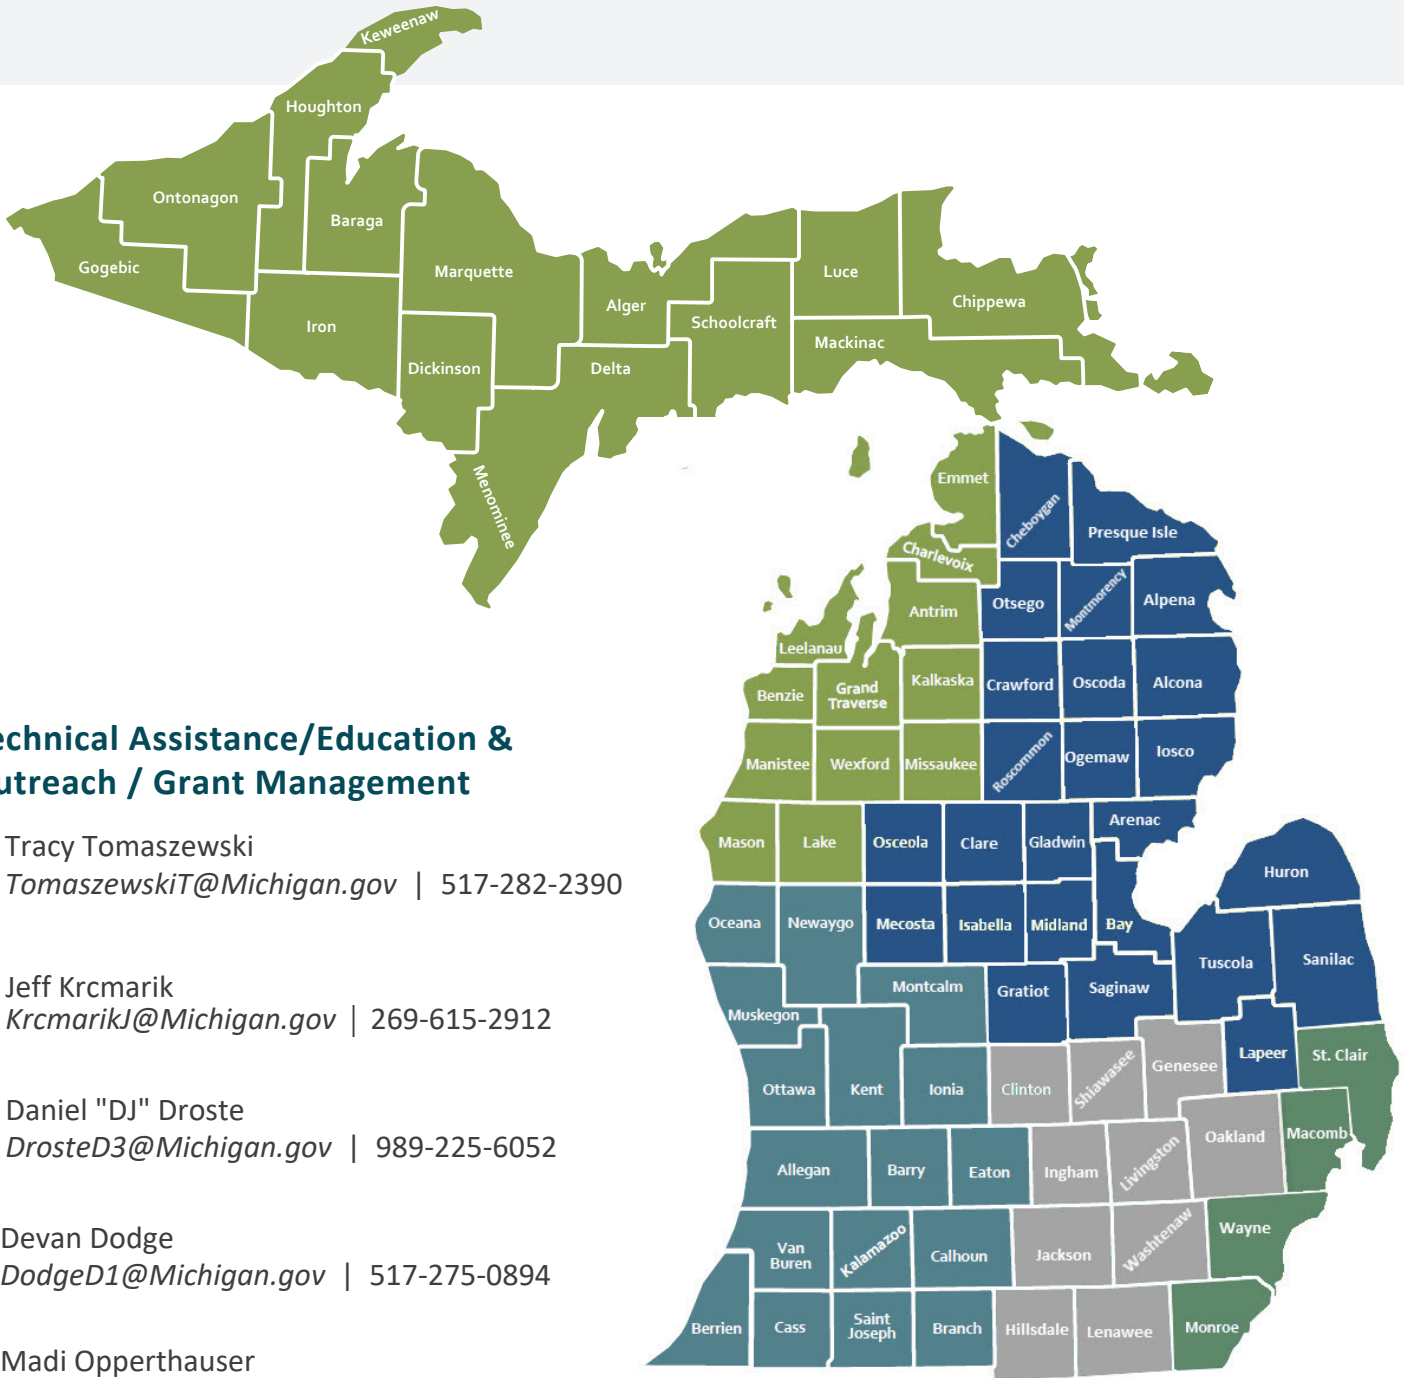

RECYCLING PROGRAM

Technical Assistance/Education & Outreach / Grant Management

Tracy Tomaszewski
TomaszewskiT@Michigan.gov | 517-282-2390

Jeff Krcmarik
KrcmarikJ@Michigan.gov | 269-615-2912

Daniel "DJ" Droste
DrosteD3@Michigan.gov | 989-225-6052

Devan Dodge
DodgeD1@Michigan.gov | 517-275-0894

Madi Oppertthausen
OppertthausenM@Michigan.gov | 586-230-5273

Michigan Department of Environment, Great Lakes, and Energy | 800-662-9278 | Michigan.gov/EGLE

EGLE does not discriminate on the basis of race, sex, religion, age, national origin, color, marital status, disability, political beliefs, height, weight, genetic information, or sexual orientation in the administration of any of its programs or activities, and prohibits intimidation and retaliation, as required by applicable laws and regulations.

To request this material in an alternate format, contact EGLE-Accessibility@Michigan.gov or 800-662-9278.