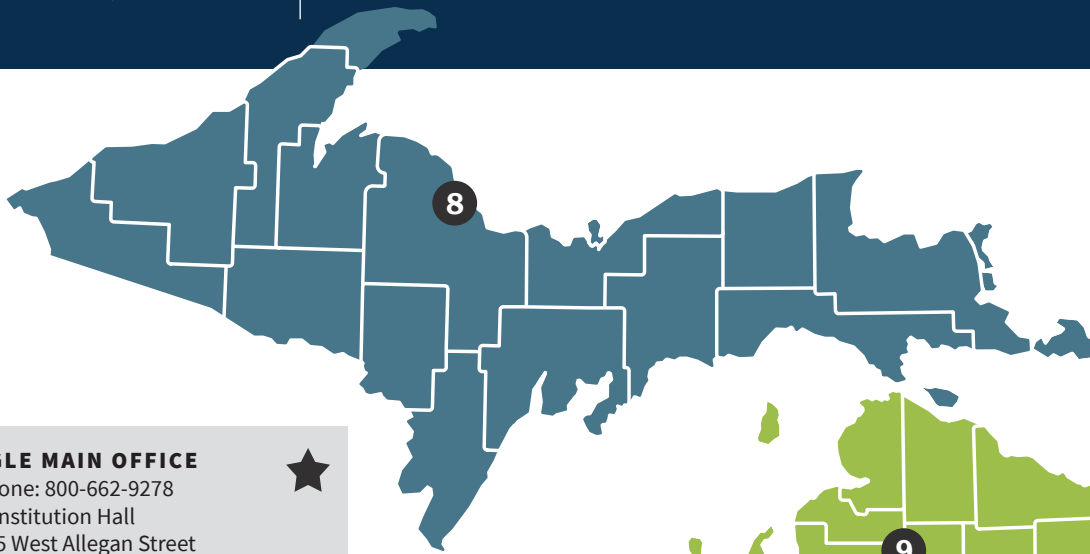

District Offices

EGLE MAIN OFFICE ★
 Phone: 800-662-9278
 Constitution Hall
 525 West Allegan Street
 P.O. Box 30457, Lansing, MI 48909

1 CADILLAC DISTRICT OFFICE
 Phone: 231-775-3960 | Fax: 231-775-4050
 120 West Chapin Street, Cadillac, MI 49601