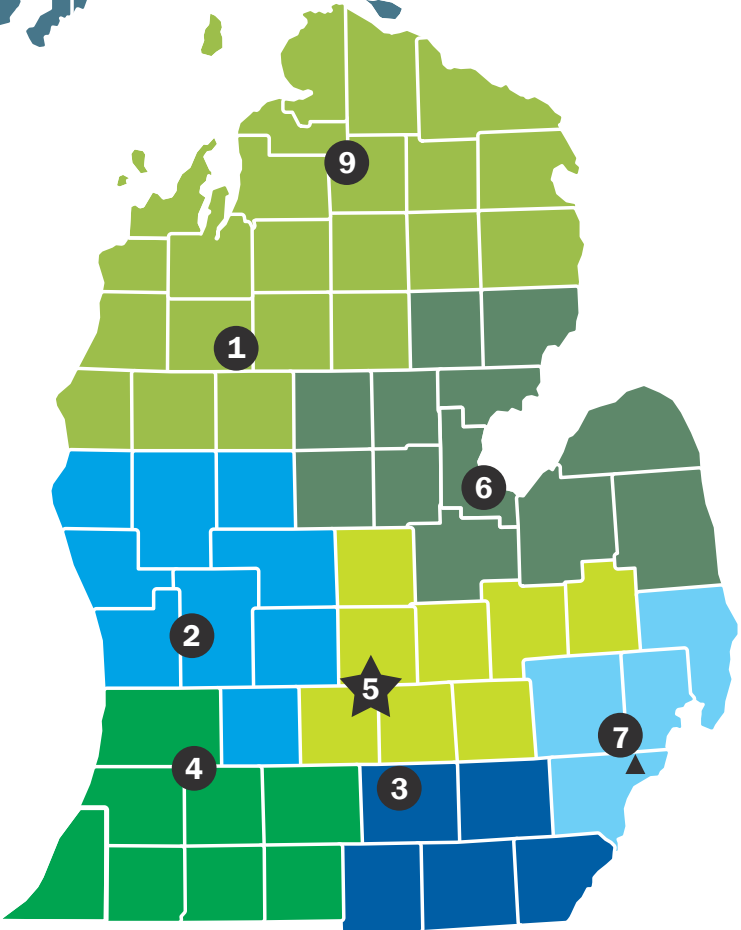

Map includes 9 district offices, 1 field office, and Lansing lab

▲ Field office in Detroit

Michigan.gov/EGLE | 800-662-9278