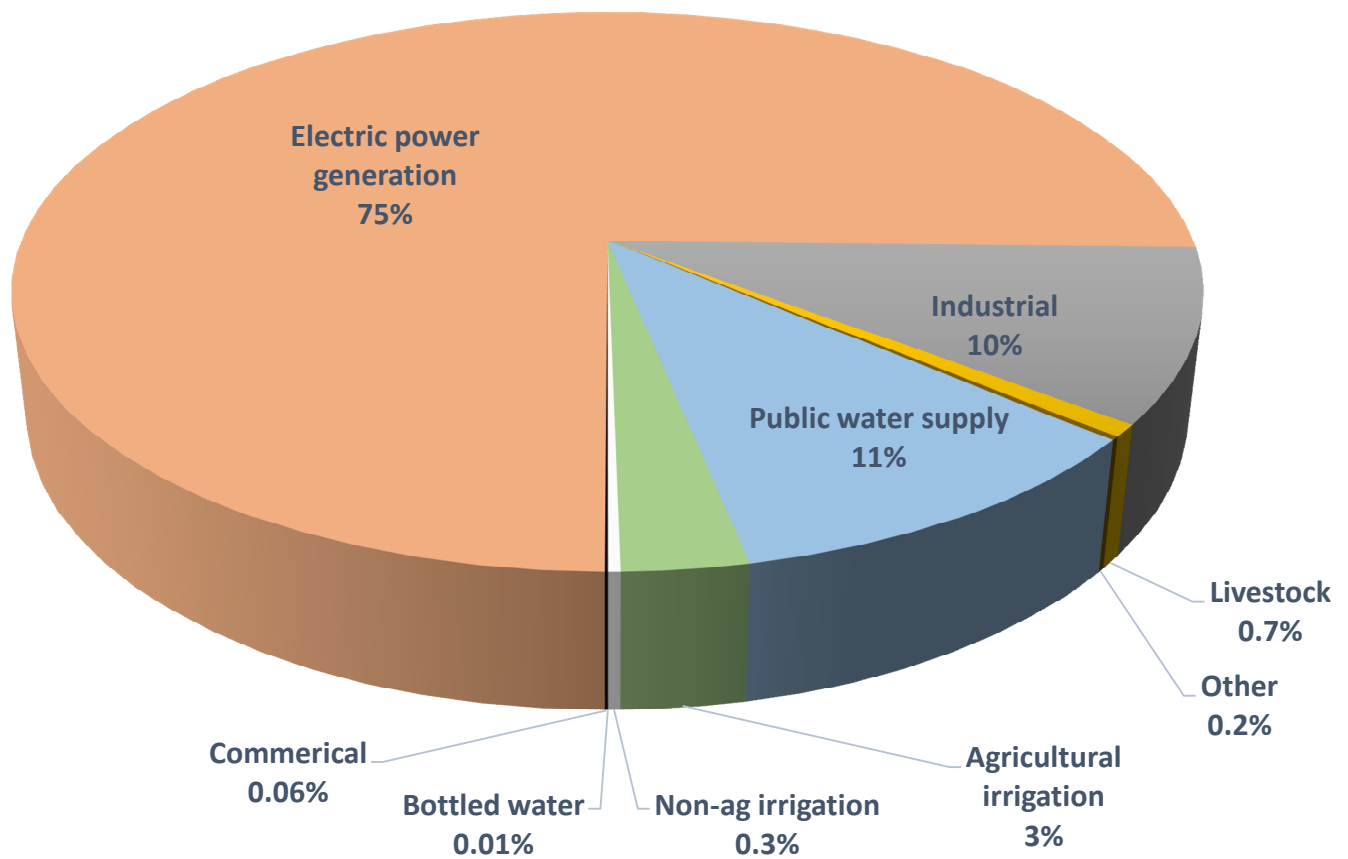

Michigan Total Water Use by Category, 2019

Michigan Consumptive Water Use by Category, 2019

*Consumptive water use is the portion of a water withdrawal that is not returned locally due to evaporation, incorporation into products, or transport out of the Great Lakes Basin.