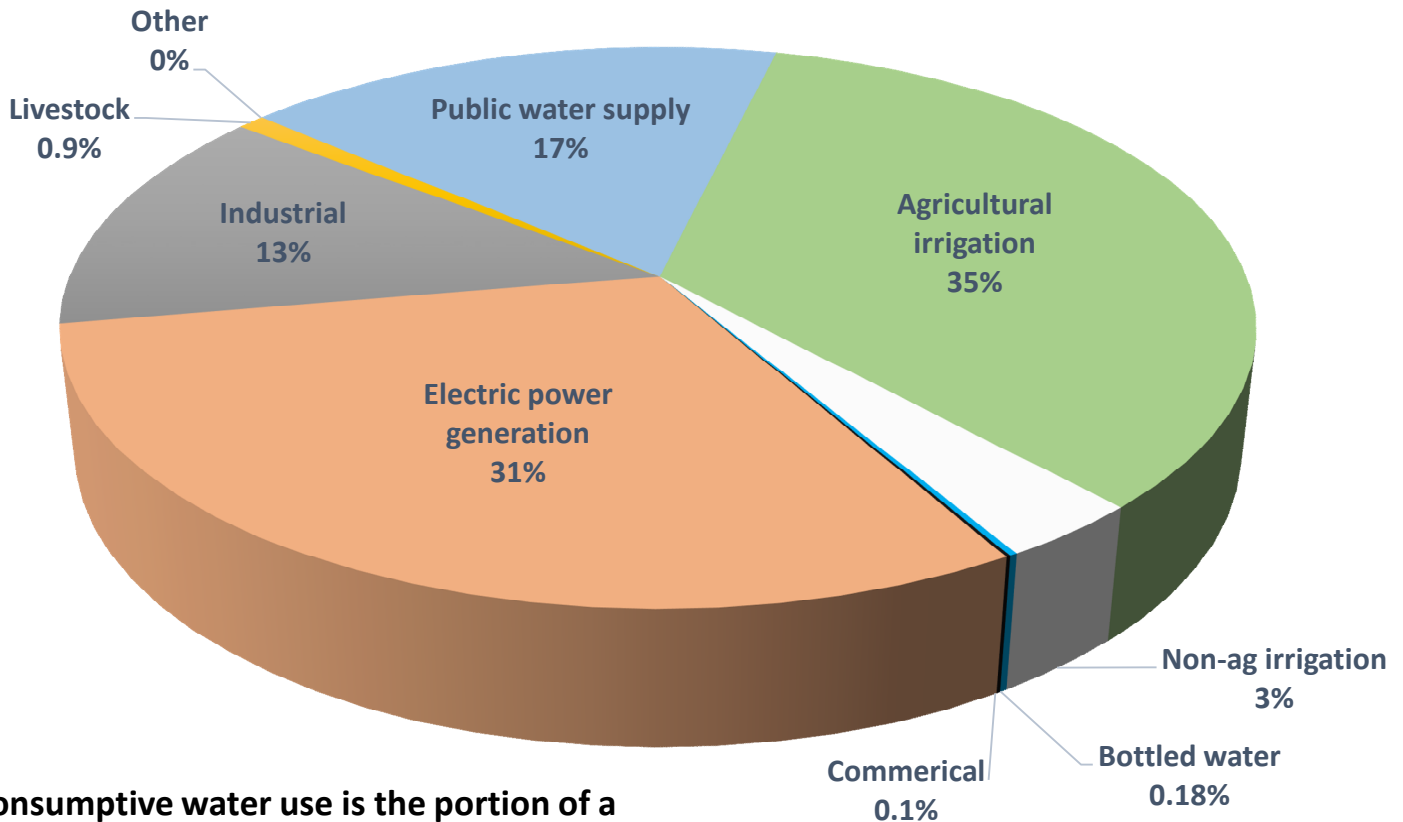

Michigan Total Water Use by Category, 2019

Michigan Consumptive Water Use by Category, 2019

*Consumptive water use is the portion of a water withdrawal that is not returned locally due to evaporation, incorporation into products, or transport out of the Great Lakes Basin.