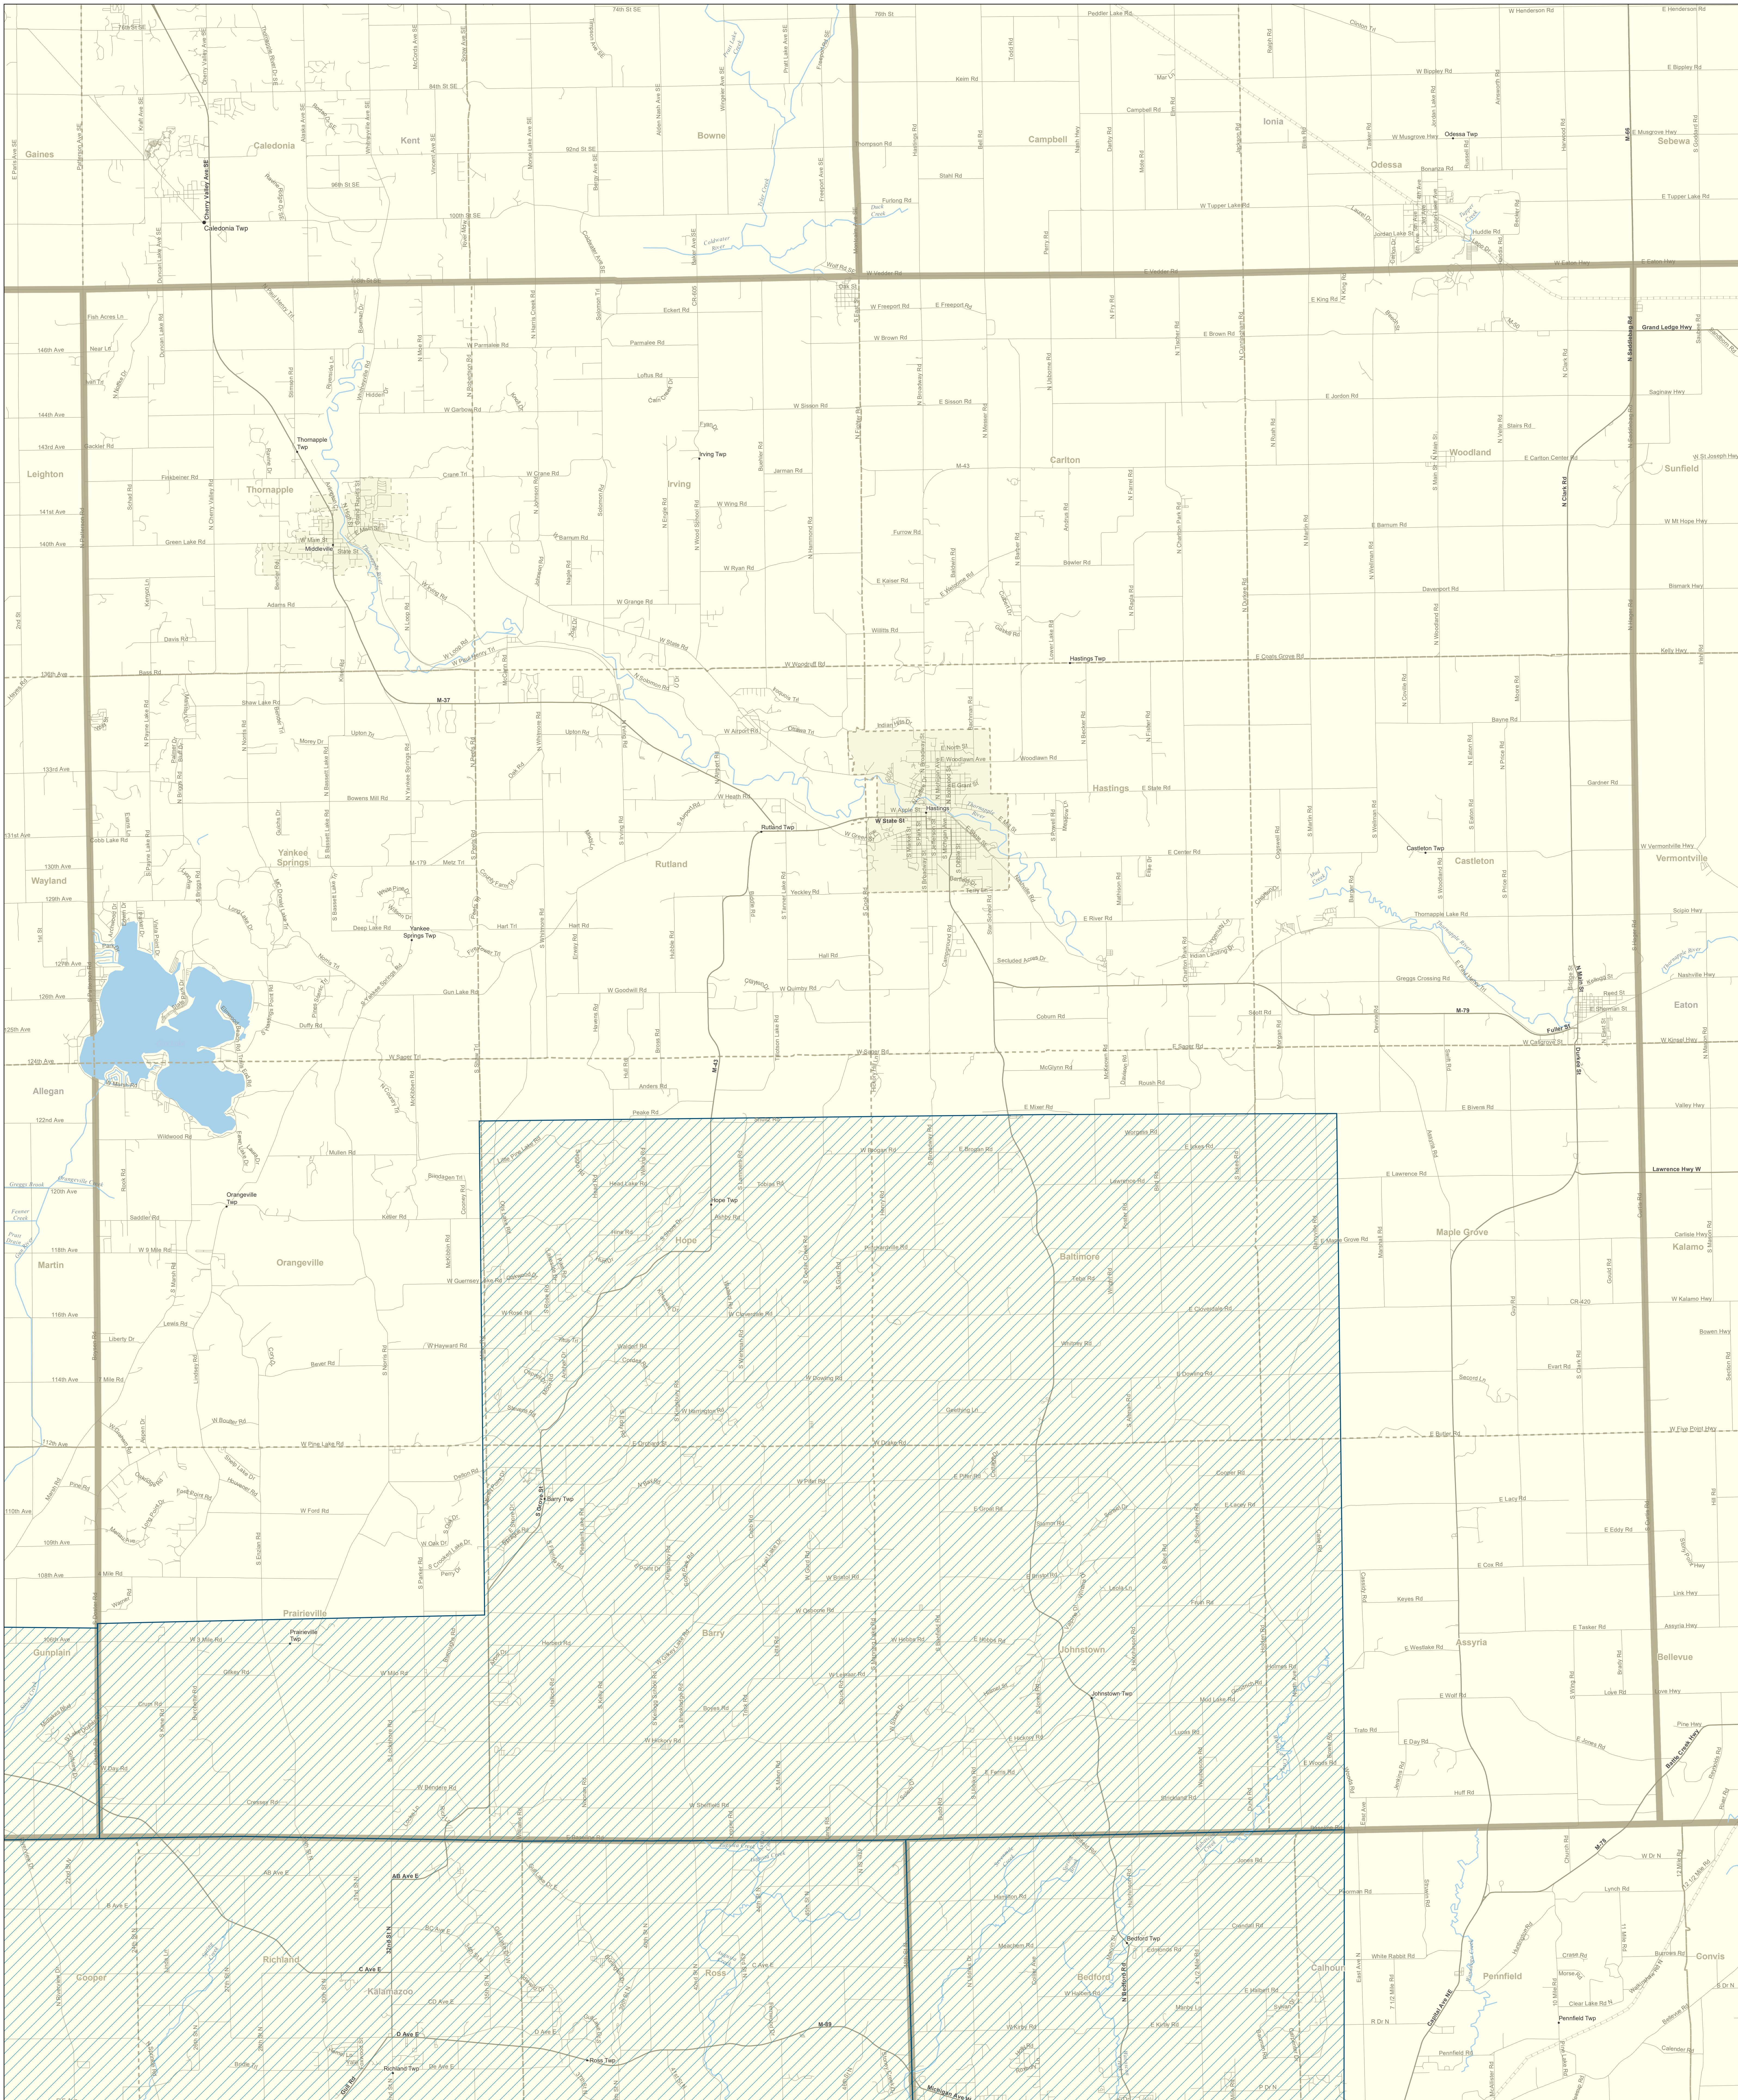

Barry County EEE Aerial Spray Zone Boundaries

Michigan State Police
Emergency Management and
Homeland Security Division

Treatment Zones

Miles 0 2.25 4.5