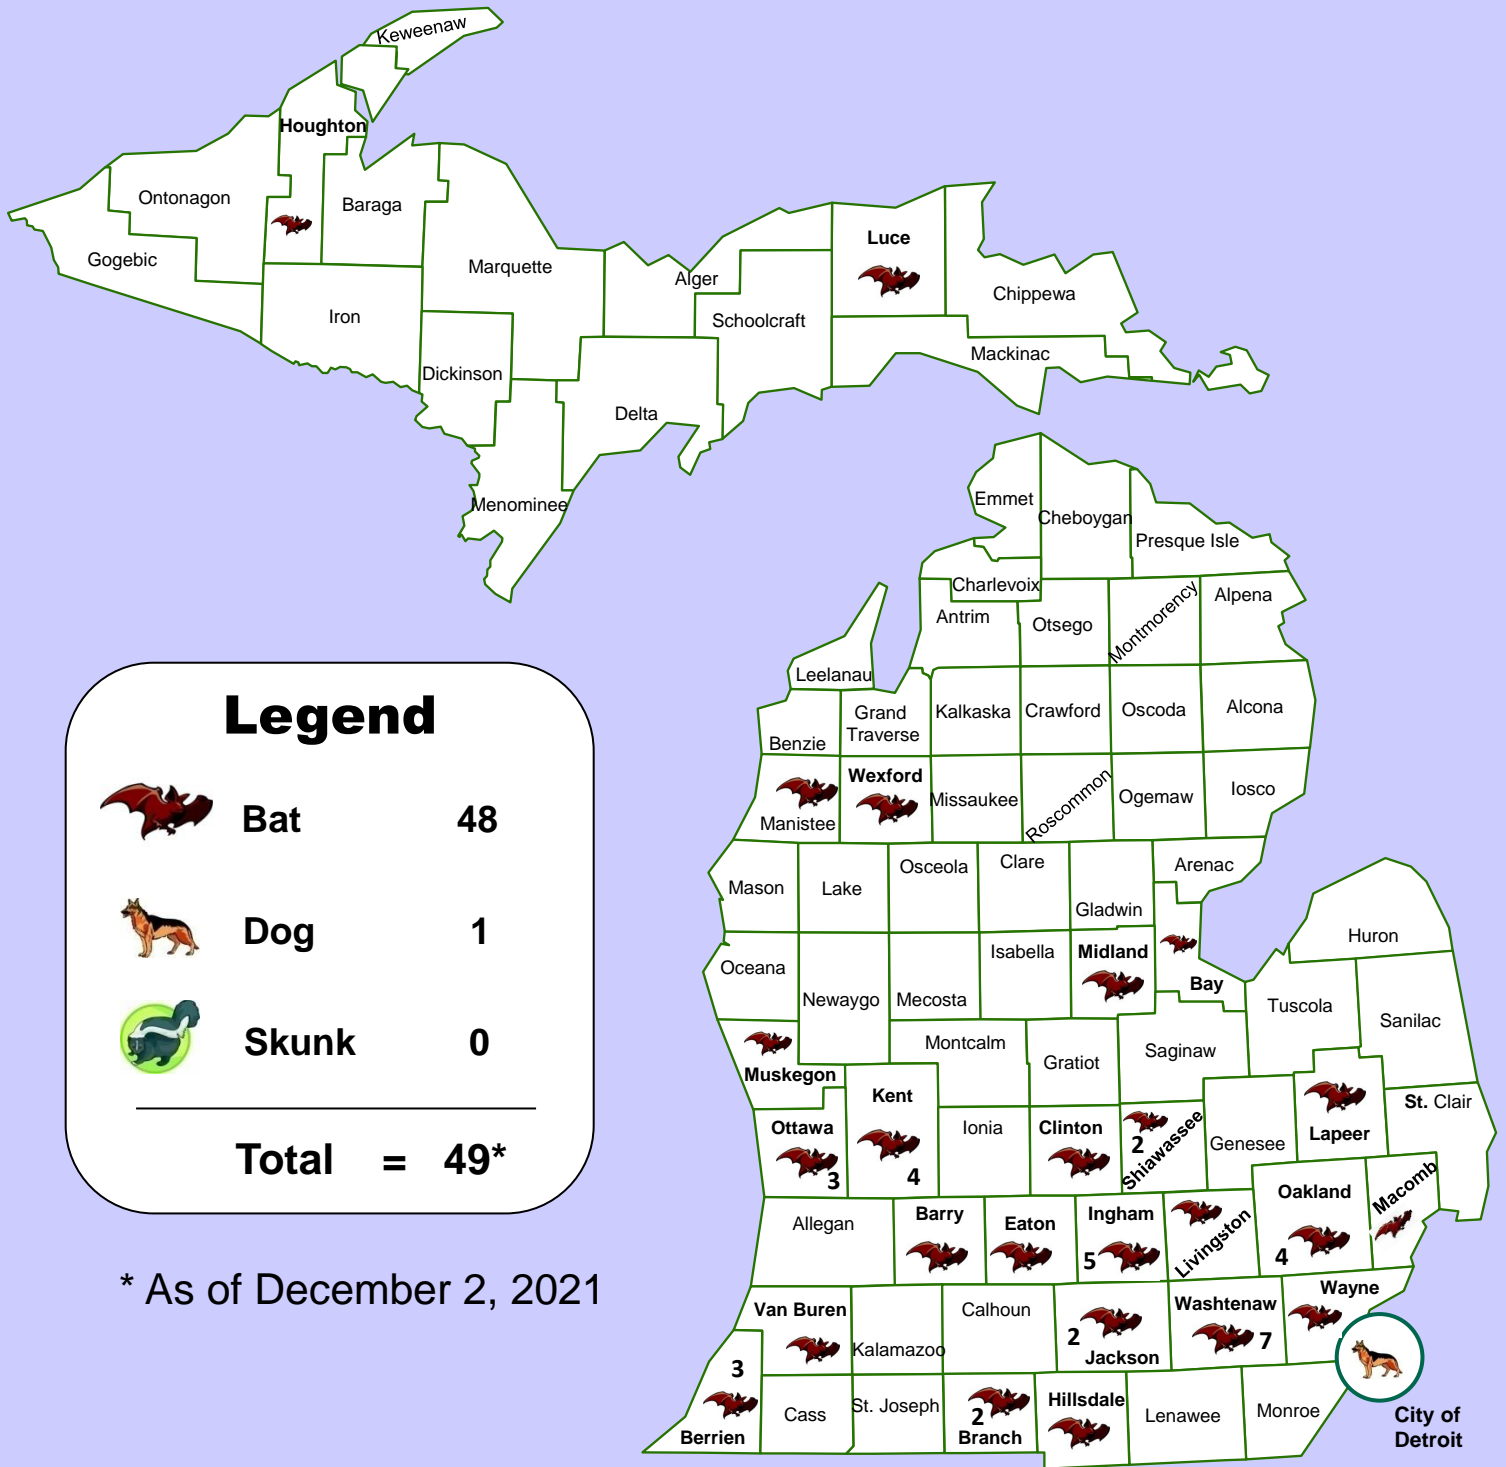

-2021-

Rabies Positive Animals in Michigan

* As of December 2, 2021

Learn more about rabies in Michigan at michigan.gov/rabies