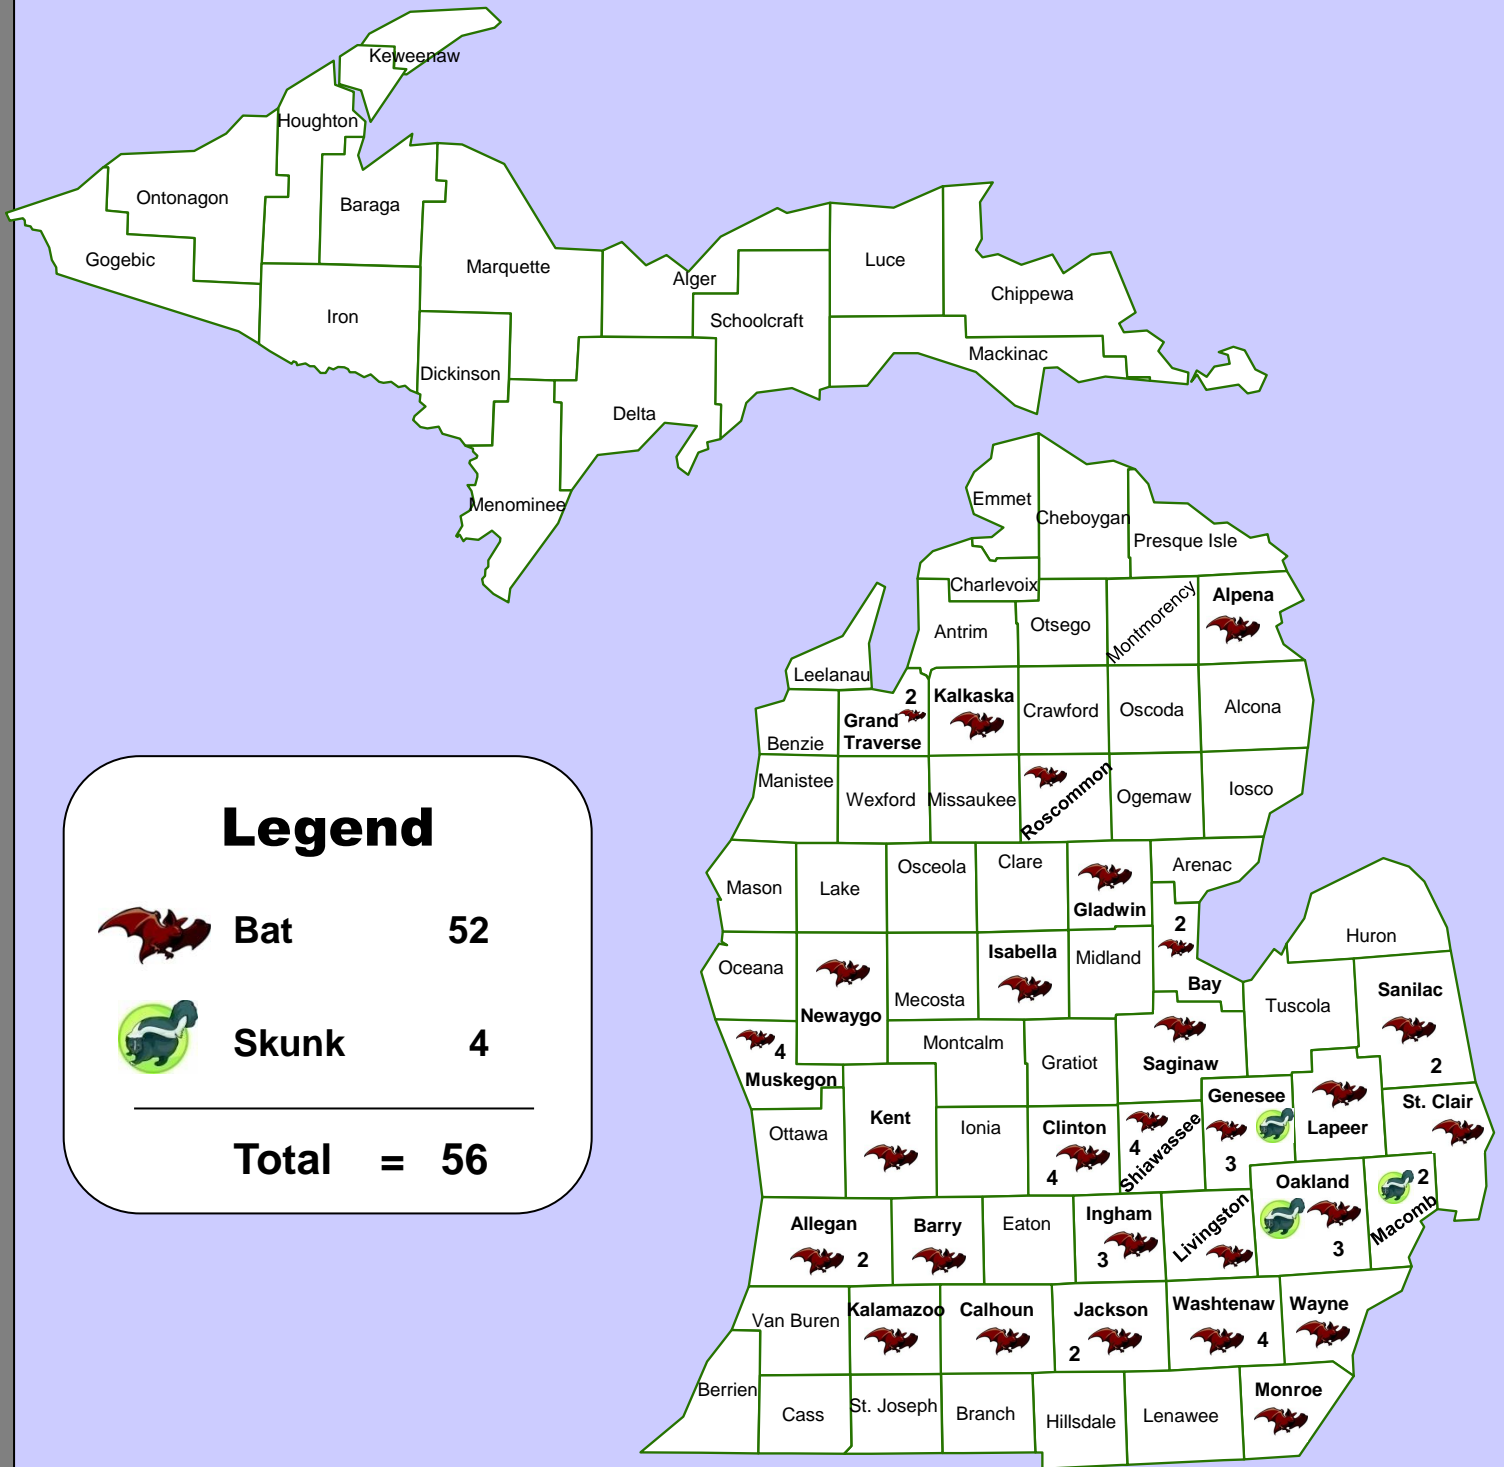

-2020 -

Rabies Positive Animals in Michigan

Learn more about rabies in Michigan at michigan.gov/rabies