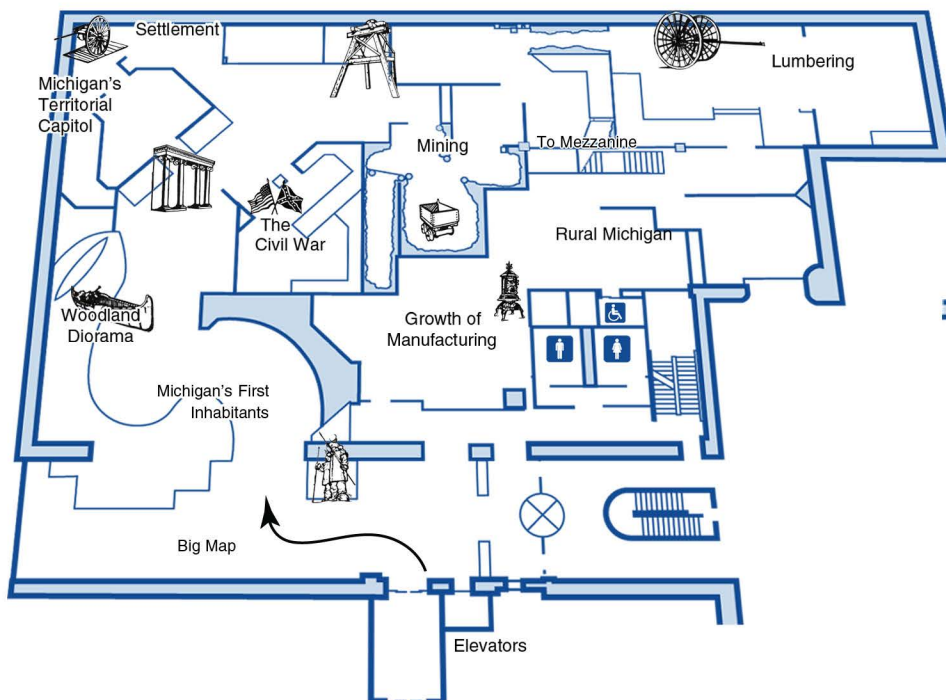

# Michigan Historical Museum

## First Floor

- 1 Snack Shop
- 2 Museum Store
- 3 Civil War Flags
- 4 Special Exhibit Gallery
- 5 Learning Labs
- 6 Elevator to Archives of Michigan & SHPO
- 7 Time Lab
- 8 The David & Betty Morris Learning Center
- 9 Forum

## Second Floor Exhibits

## Third Floor Mezzanine

Men's Restrooms

Women's Restrooms

Elevator Access  
To Mezzanine Levels