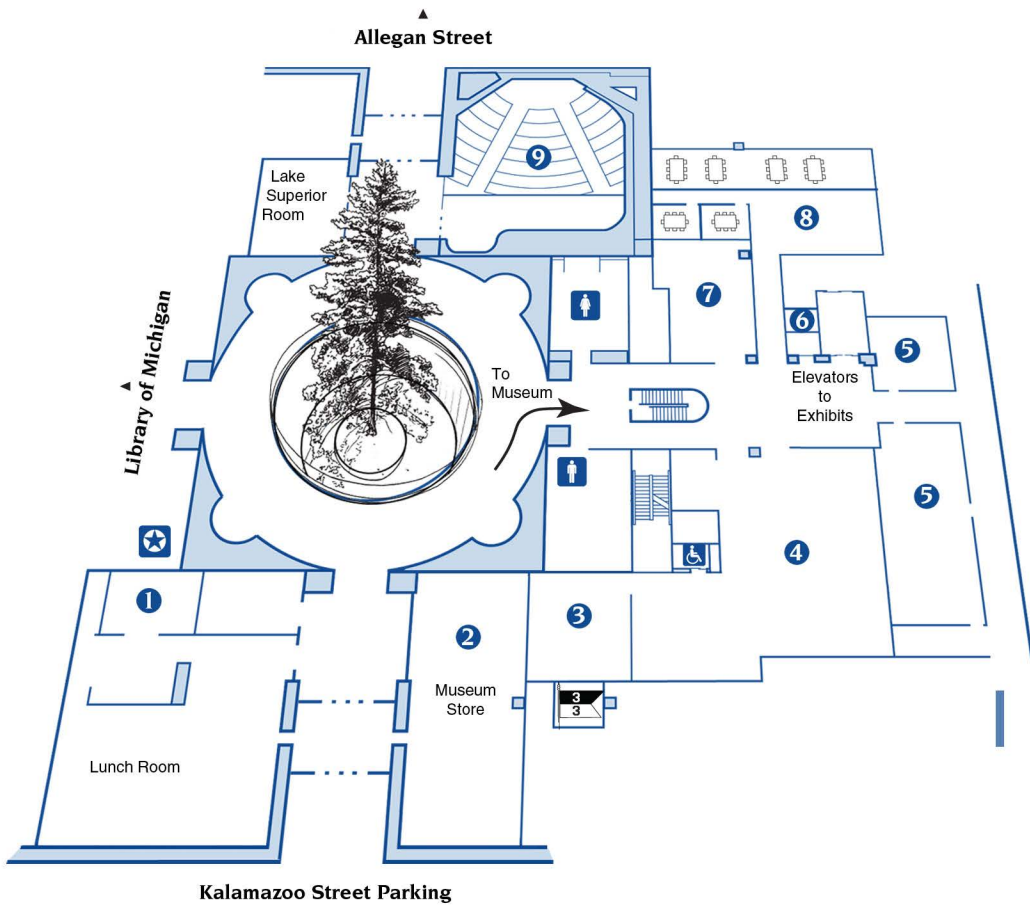

## First Floor

- 1 Snack Shop
- 2 Museum Store
- 3 Civil War Flags
- 4 Special Exhibit Gallery
- 5 Learning Labs
- 6 Elevator to Archives of Michigan & SHPO
- 7 Time Lab
- 8 The David & Betty Morris Learning Center
- 9 Forum

## Second Floor Exhibits

## Second Floor Mezzanine

One Room Schoolhouse & 1890s Homes

Men's Restrooms

Women's Restrooms

Elevator Access to Mezzanine Levels

Security Office/ Lost & found

## Third Floor Exhibits