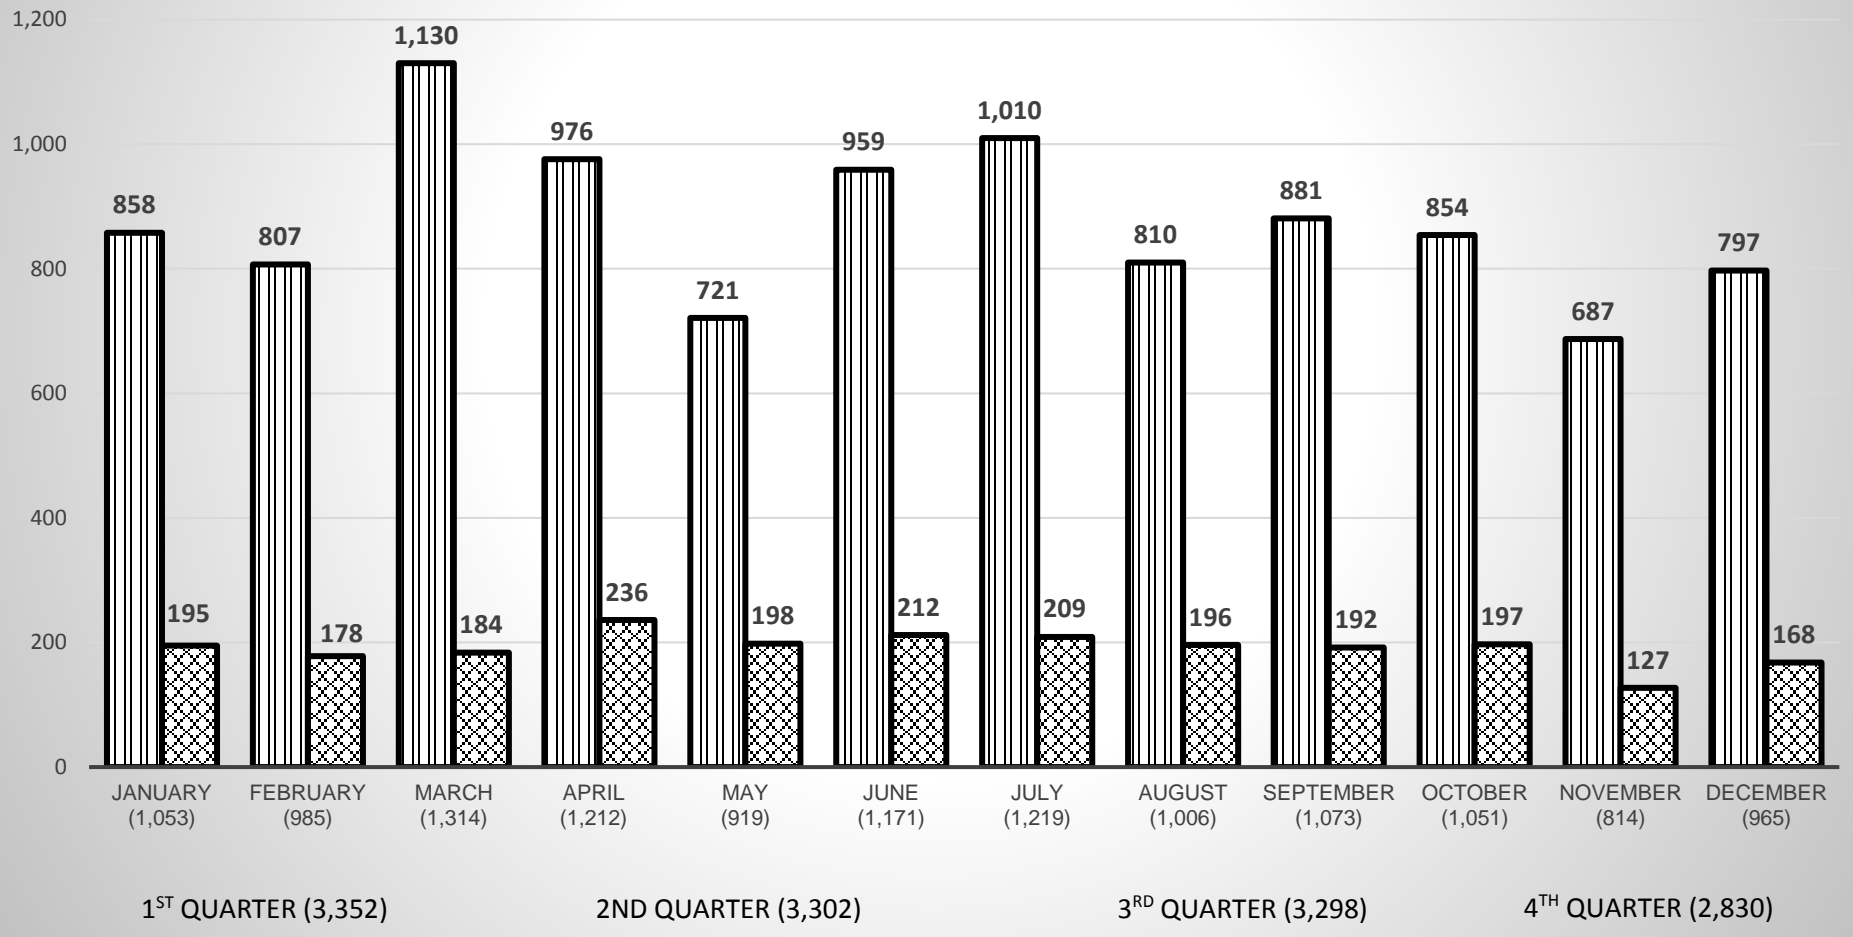

2017 Residential Fires by Structure Type - Quarterly

Total residential fires year to date: 12,782

2017 Residential Fires by Structure Type - Monthly

- 419 - 1 or 2 Family Dwelling
- 429 - Multifamily Dwelling

Total residential fires year to date: 12,782

2017 Civilian Deaths in Residential Structures - Quarterly

Total residential fires year to date: 12,782

Total civilian deaths year to date: 79

2017 Civilian Deaths in Residential Structures - Monthly