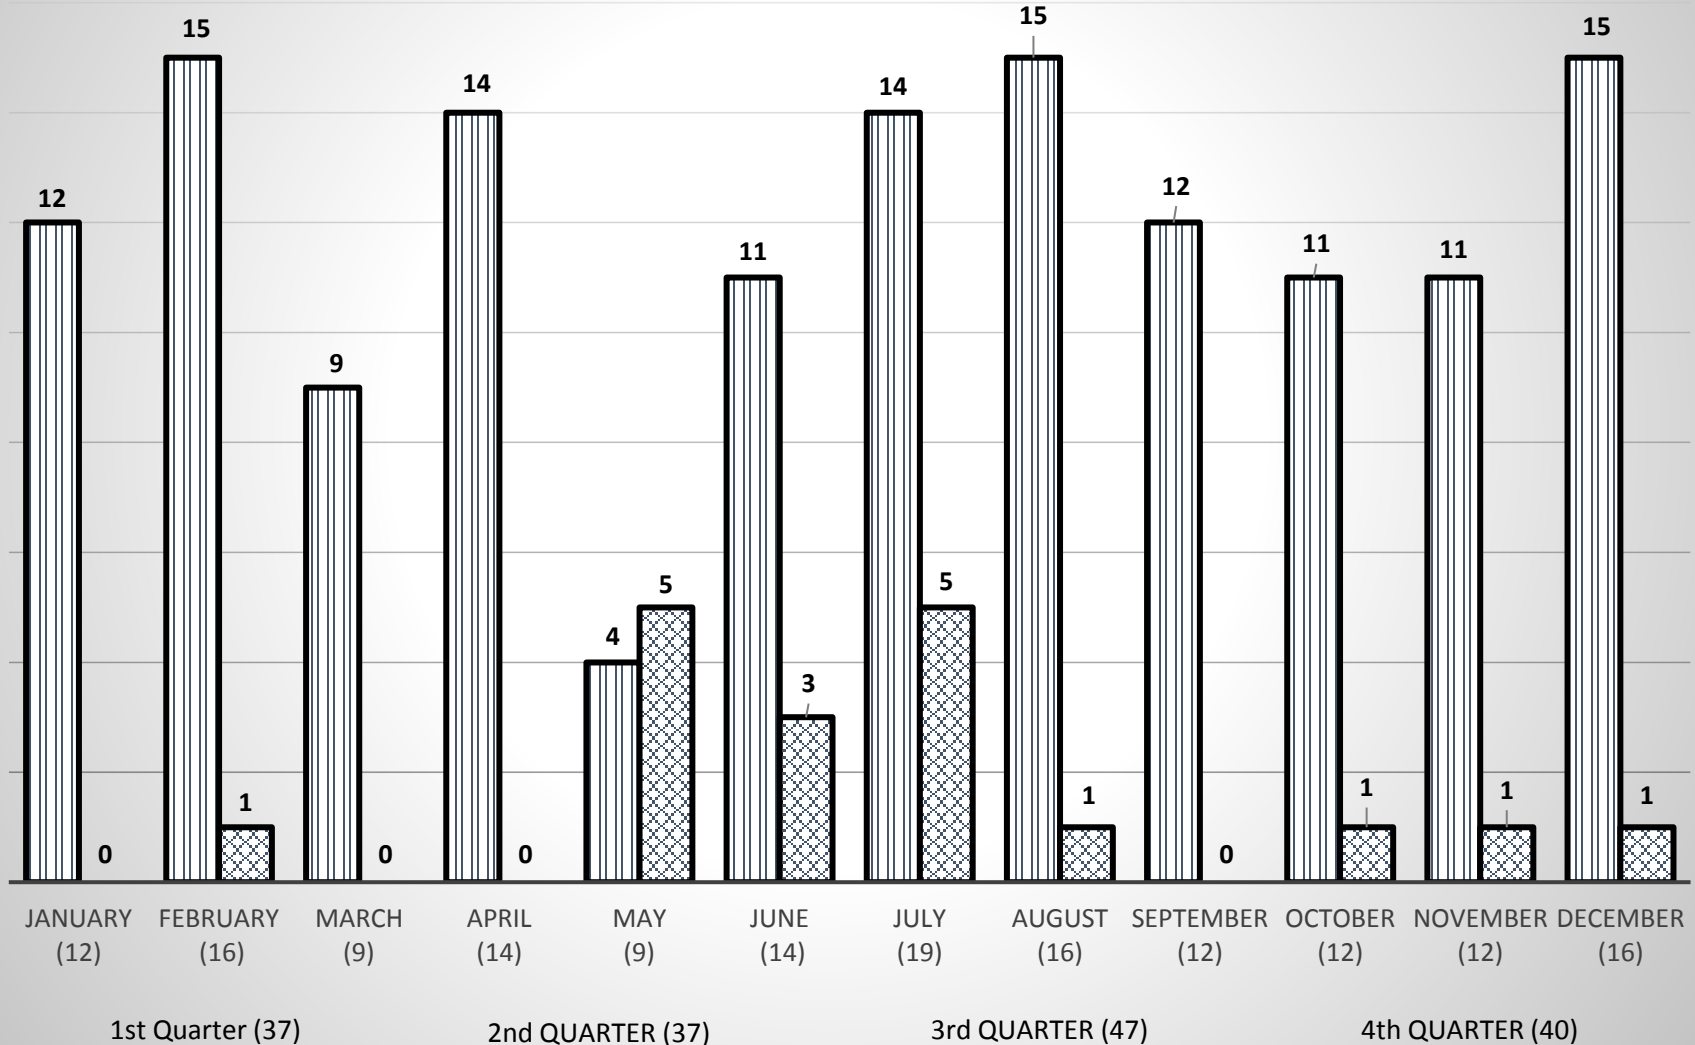

- 419 - 1 or 2 Family Dwelling
- 429 - Multifamily Dwelling

Total residential fires year to date: 12,782

Total civilian deaths year to date: 79

2017 Civilian Injuries in Residential Fires - Monthly

- 419 - 1 or 2 Family Dwelling
- 429 - Multifamily Dwelling

Total residential fires year to date: 12,782

Total civilian injuries year to date: 377

2017 Firefighter Injuries in Residential Fires - Monthly

- ▣ 419 - 1 or 2 Family Dwelling
- ▣ 429 - Multifamily Dwelling