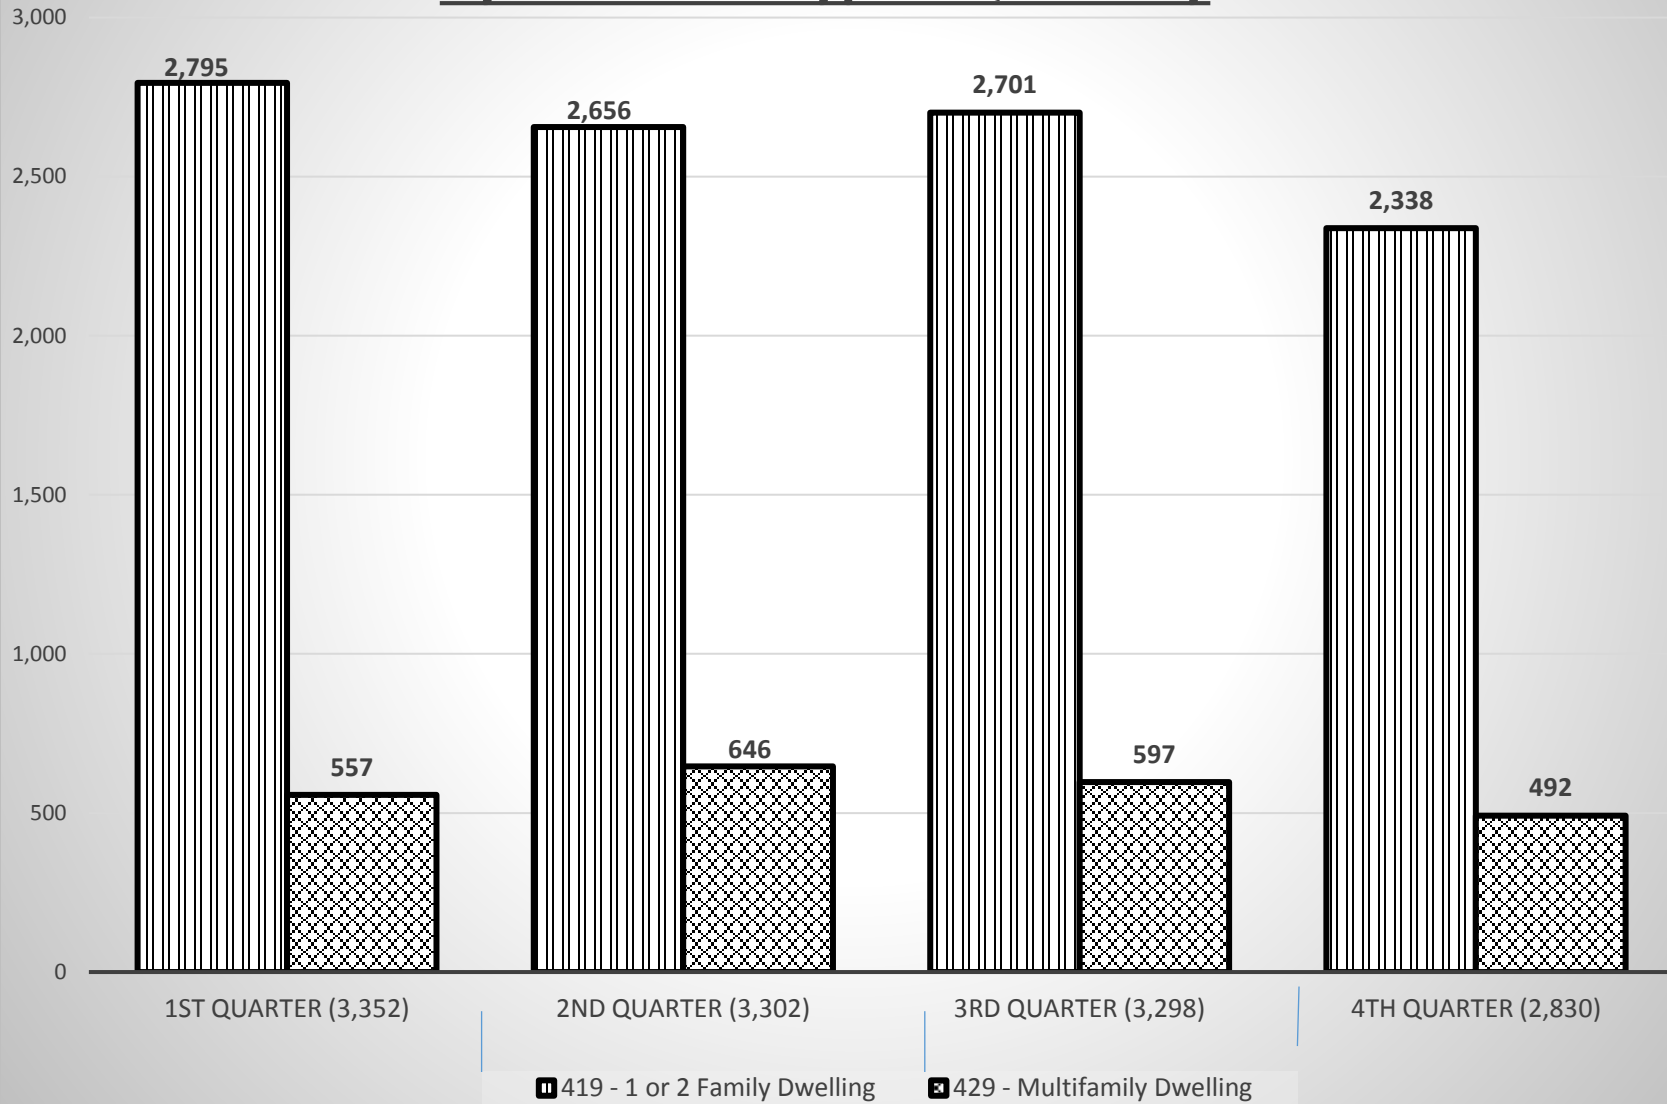

2017 Residential Fires by Structure Type - Quarterly

Total residential fires year to date: 12,782

2017 Residential Fires by Structure Type - Monthly

- 419 - 1 or 2 Family Dwelling
- 429 - Multifamily Dwelling

Total residential fires year to date: 12,782

2017 Civilian Deaths in Residential Structures - Quarterly

Total residential fires year to date: 12,782

Total civilian deaths year to date: 79

2017 Civilian Deaths in Residential Structures - Monthly

- 419 - 1 or 2 Family Dwelling
- 429 - Multifamily Dwelling

Total residential fires year to date: 12,782

Total civilian deaths year to date: 79

2017 Civilian Injuries in Residential Fires - Monthly

- 419 - 1 or 2 Family Dwelling
- 429 - Multifamily Dwelling