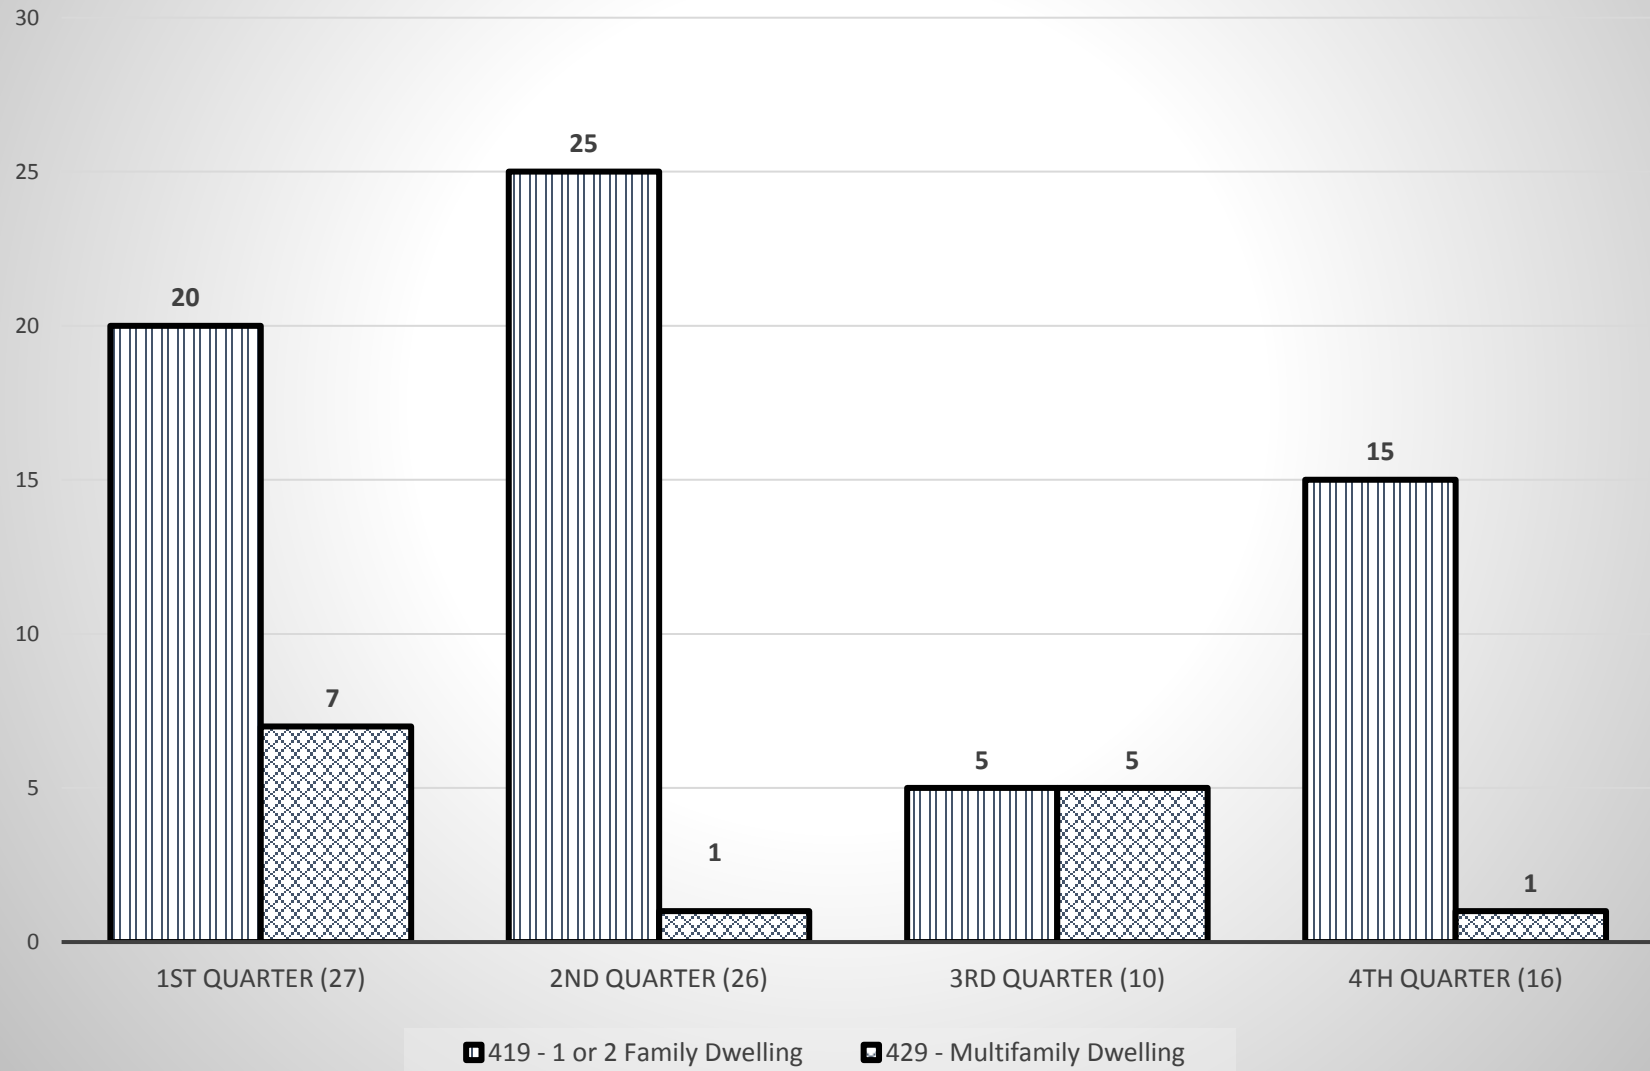

2017 Residential Fires by Structure Type - Quarterly

Total residential fires year to date: 12,782

2017 Residential Fires by Structure Type - Monthly

- 419 - 1 or 2 Family Dwelling
- 429 - Multifamily Dwelling

Total residential fires year to date: 12,782

2017 Civilian Deaths in Residential Structures - Quarterly

Total residential fires year to date: 12,782

Total civilian deaths year to date: 79

2017 Civilian Deaths in Residential Structures - Monthly

- 419 - 1 or 2 Family Dwelling
- 429 - Multifamily Dwelling

Total residential fires year to date: 12,782

Total civilian deaths year to date: 79

2017 Civilian Injuries in Residential Fires - Monthly

- 419 - 1 or 2 Family Dwelling
- 429 - Multifamily Dwelling