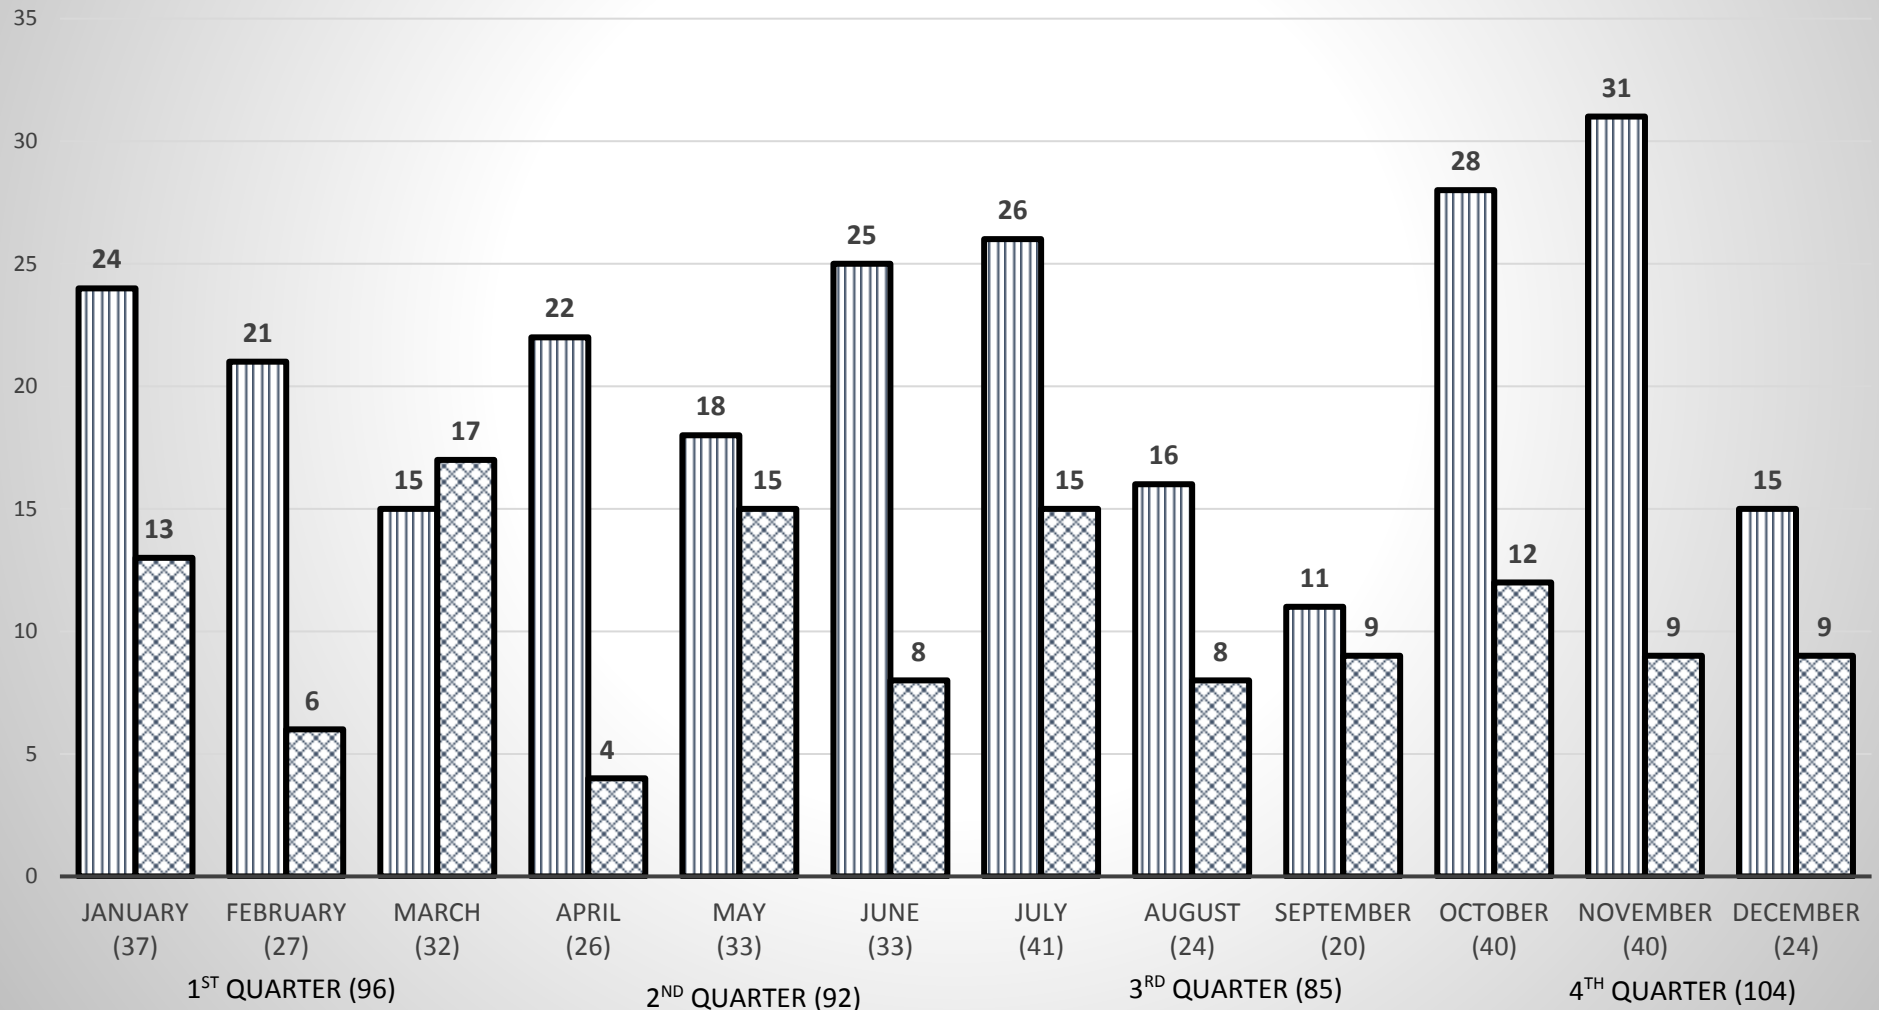

- 419 - 1 or 2 Family Dwelling
- 429 - Multifamily Dwelling

Total residential fires year to date: 12,782

Total civilian deaths year to date: 79

2017 Civilian Injuries in Residential Fires - Monthly

- 419 - 1 or 2 Family Dwelling
- 429 - Multifamily Dwelling

Total residential fires year to date: 12,782

Total civilian injuries year to date: 377

2017 Firefighter Injuries in Residential Fires - Monthly

- ▣ 419 - 1 or 2 Family Dwelling
- ▣ 429 - Multifamily Dwelling