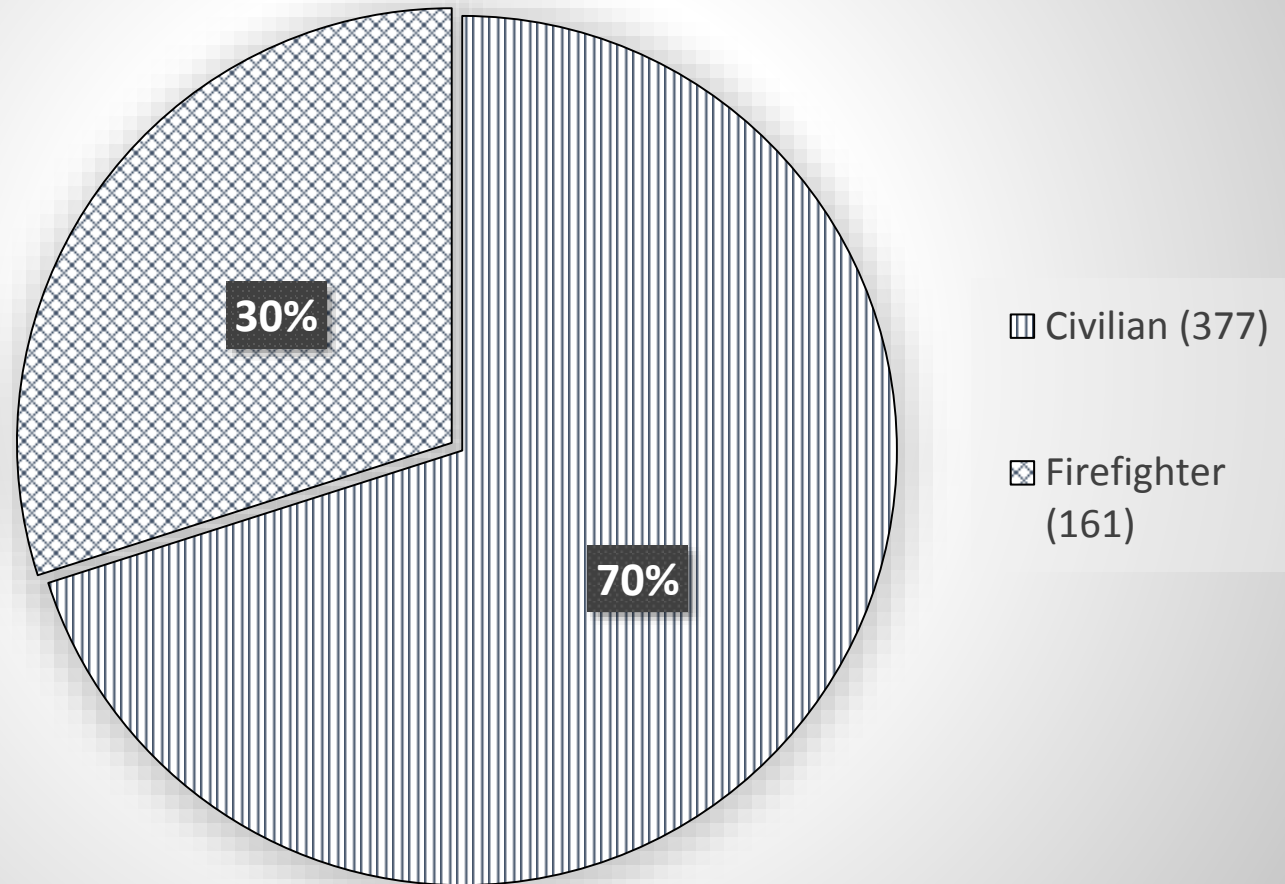

Total residential fires year to date: 12,782

Total civilian injuries year to date: 377

2017 Firefighter Injuries in Residential Fires - Monthly

- ▣ 419 - 1 or 2 Family Dwelling
- ▣ 429 - Multifamily Dwelling

Total residential fires year to date: 12,782

Total firefighter injuries year to date: 161

Civilian vs. Firefighter Injuries in 2017 Residential Fires

Total residential fires year to date: 12,782

Total injuries year to date: 538