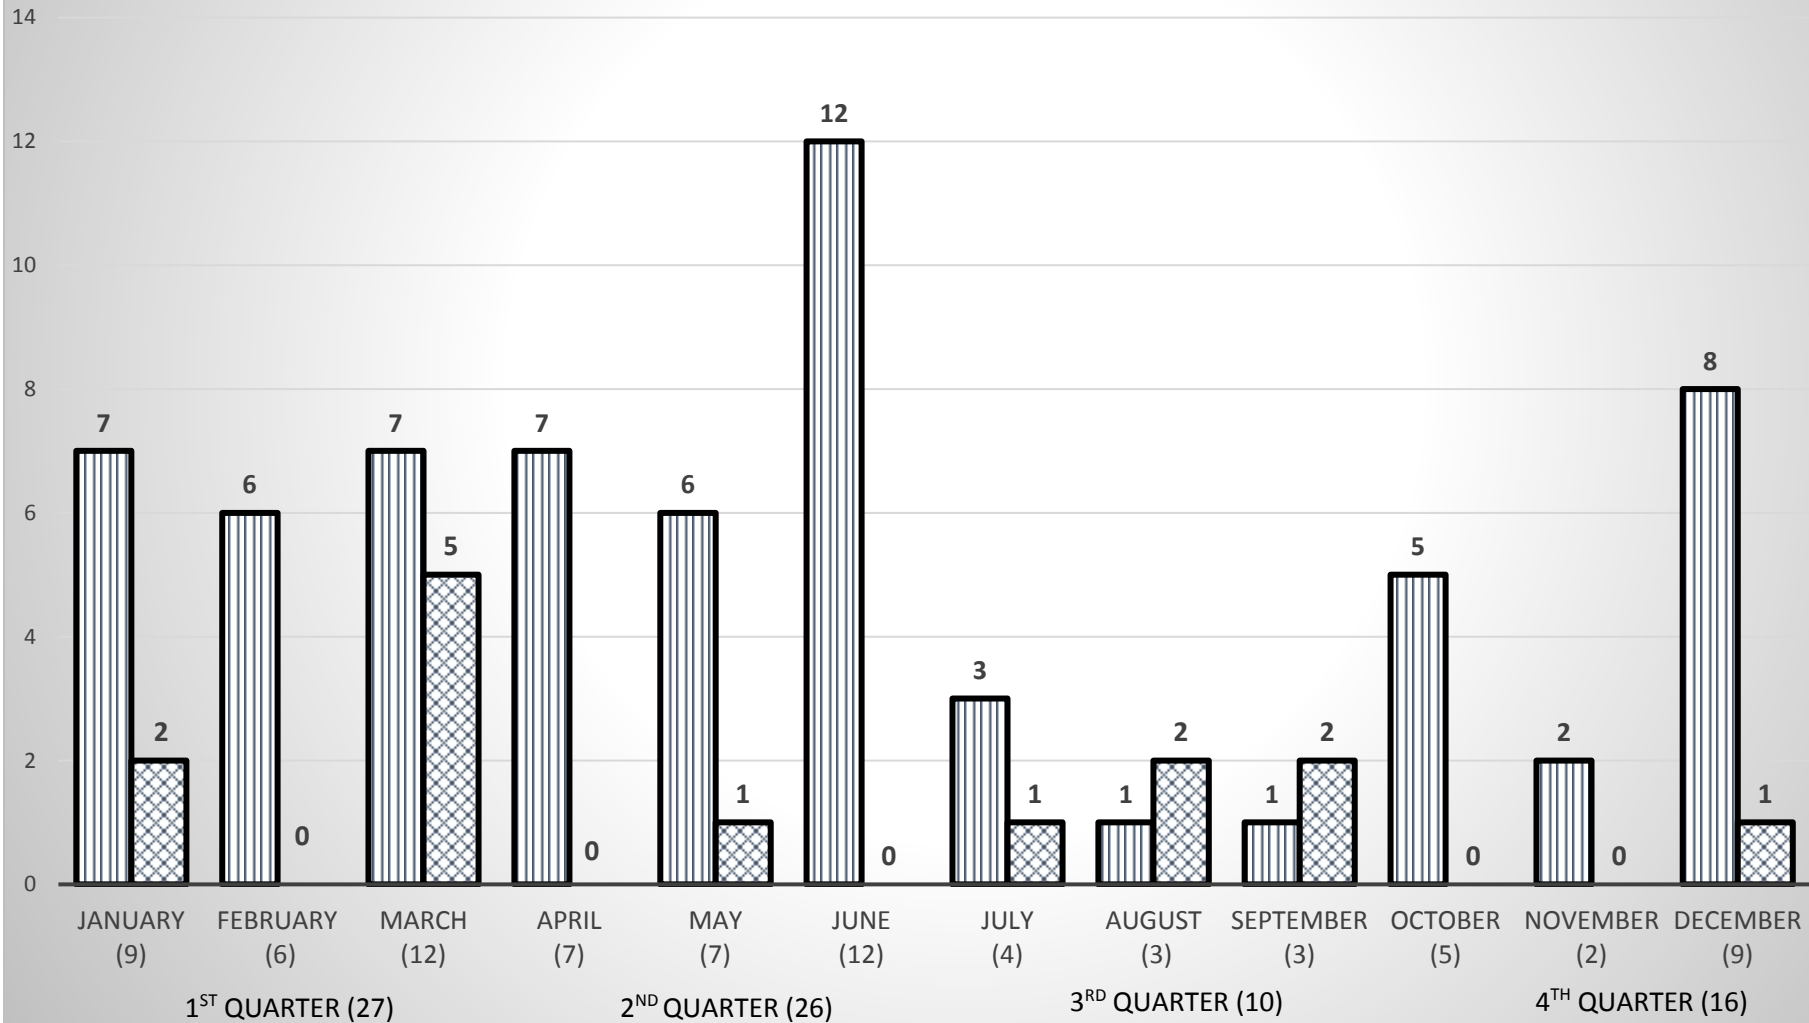

Total residential fires year to date: 12,782

2017 Civilian Deaths in Residential Structures - Quarterly

Total residential fires year to date: 12,782

Total civilian deaths year to date: 79

2017 Civilian Deaths in Residential Structures - Monthly

- 419 - 1 or 2 Family Dwelling
- 429 - Multifamily Dwelling

Total residential fires year to date: 12,782

Total civilian deaths year to date: 79

2017 Civilian Injuries in Residential Fires - Monthly

- 419 - 1 or 2 Family Dwelling
- 429 - Multifamily Dwelling