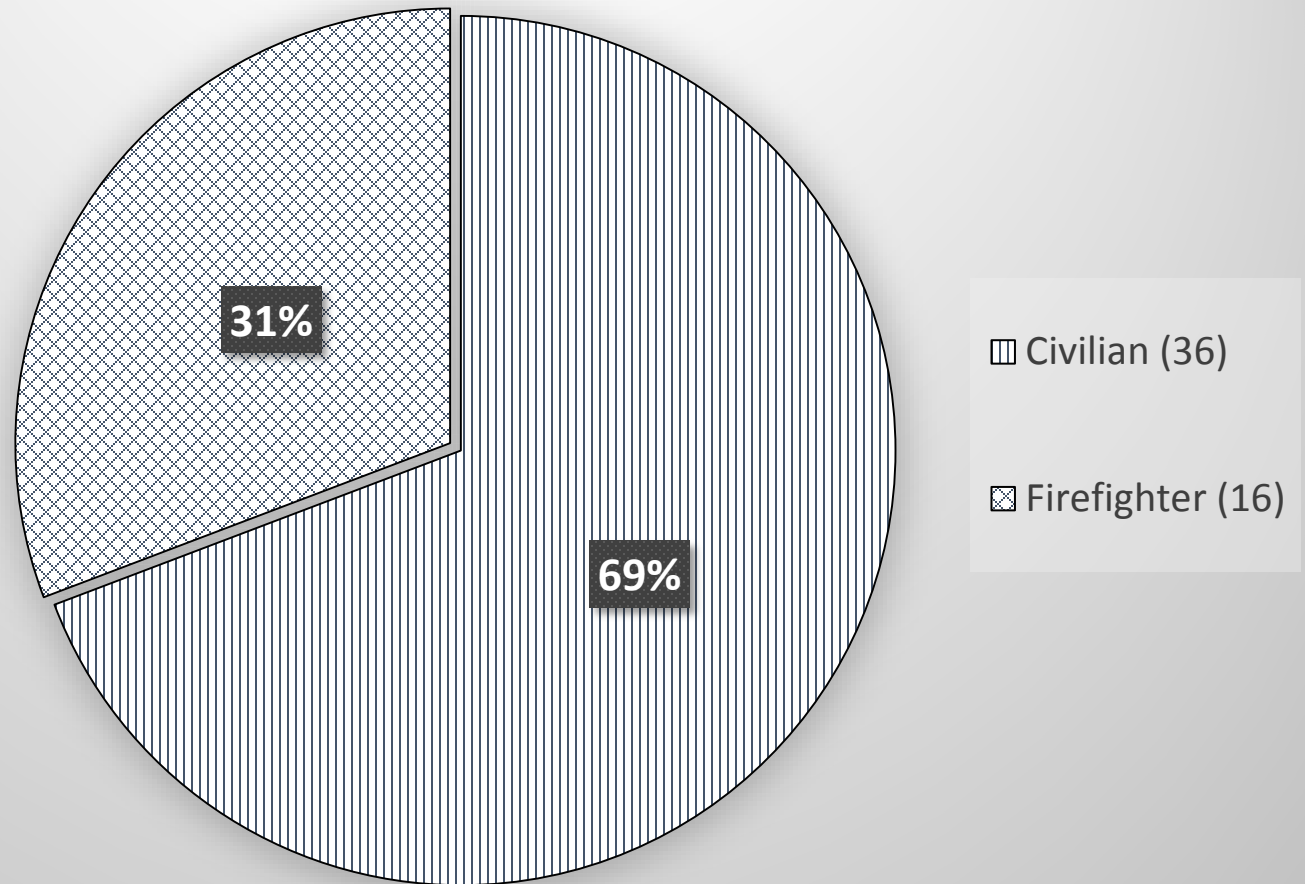

Total residential fires year to date: 839

Total civilian injuries year to date: 36

2018 Firefighter Injuries in Residential Fires - Monthly

- 419 - 1 or 2 Family Dwelling
- 429 - Multifamily Dwelling

Total residential fires year to date: 839

Total firefighter injuries year to date: 16

Civilian vs. Firefighter Injuries in 2018 Residential Fires

Total residential fires year to date: 839

Total injuries year to date: 52

Civilian vs. Firefighter Deaths in 2018 Residential Fires