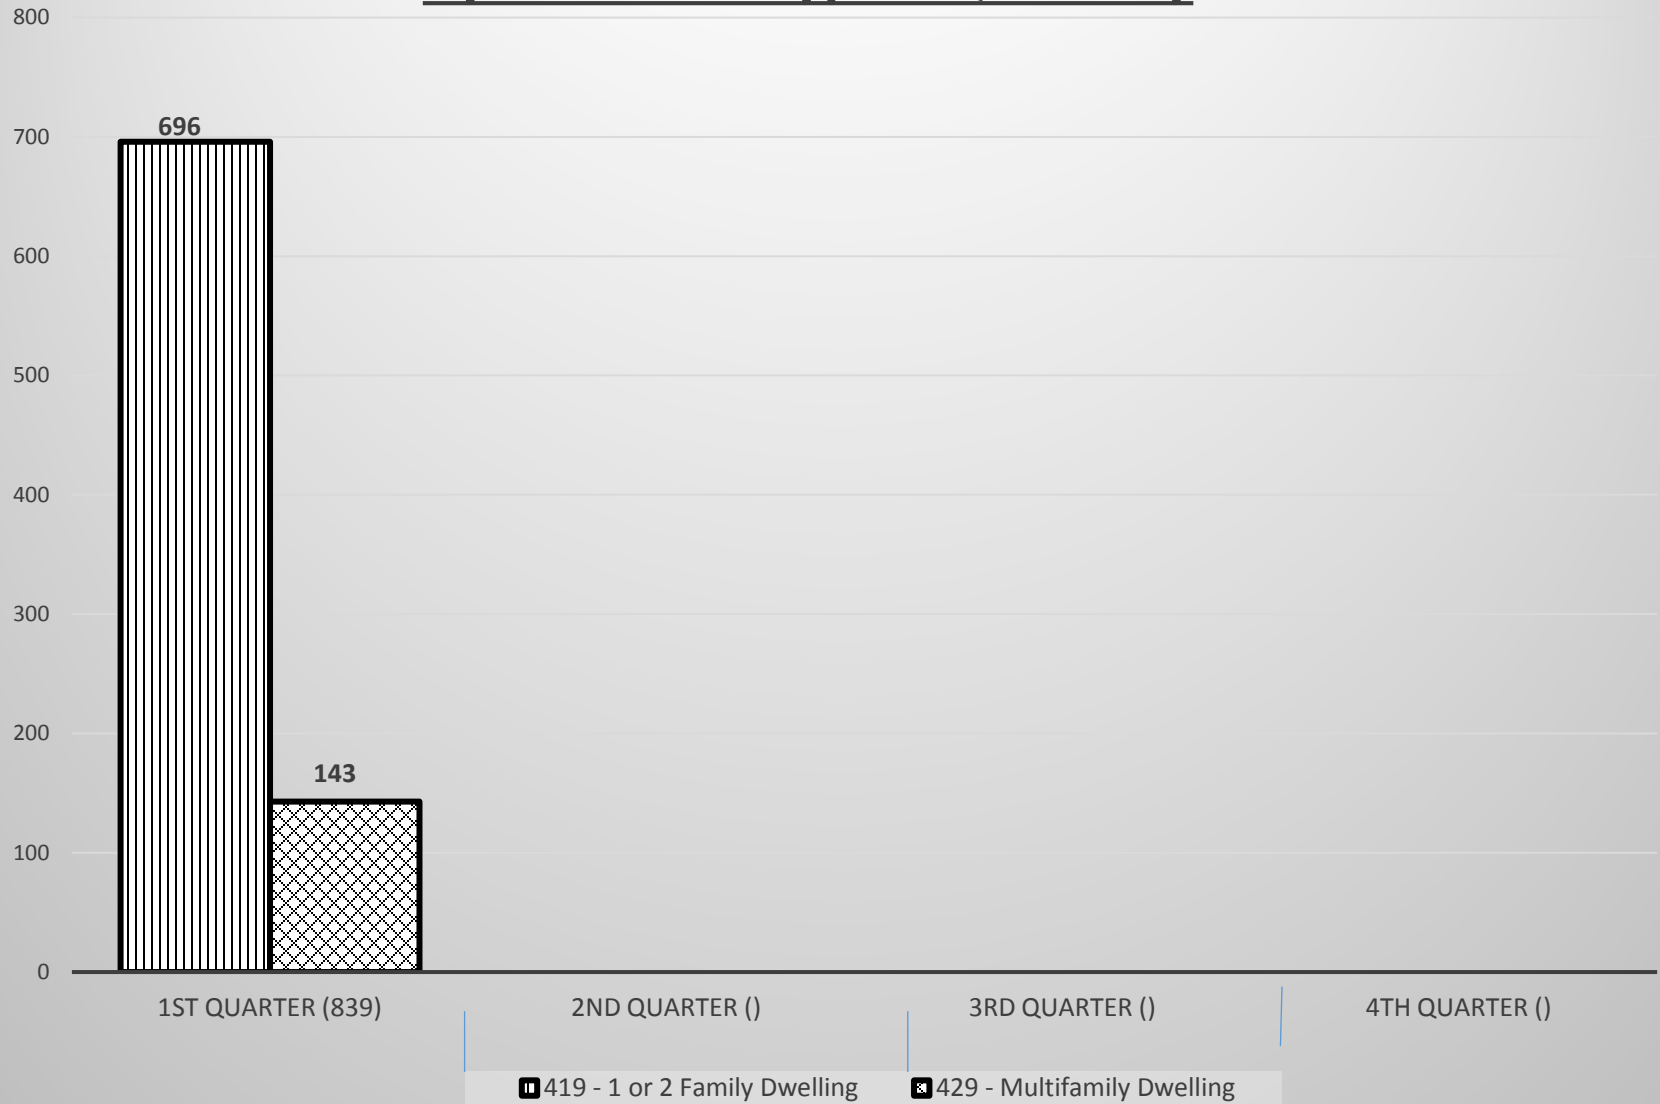

2018 Residential Fires by Structure Type - Quarterly

Total residential fires year to date: 839

2018 Residential Fires by Structure Type - Monthly

- 419 - 1 or 2 Family Dwelling
- 429 - Multifamily Dwelling

Total residential fires year to date: 839

2018 Civilian Deaths in Residential Structures - Quarterly

Total residential fires year to date: 839

Total civilian deaths year to date: 13

2018 Civilian Deaths in Residential Structures - Monthly

- 419 - 1 or 2 Family Dwelling
- ▣ 429 - Multifamily Dwelling

Total residential fires year to date: 839

Total civilian deaths year to date: 13

2018 Civilian Injuries in Residential Fires - Monthly

- 419 - 1 or 2 Family Dwelling
- 429 - Multifamily Dwelling

Total residential fires year to date: 839

Total civilian injuries year to date: 36

2018 Firefighter Injuries in Residential Fires - Monthly

- 419 - 1 or 2 Family Dwelling
- 429 - Multifamily Dwelling

Total residential fires year to date: 839