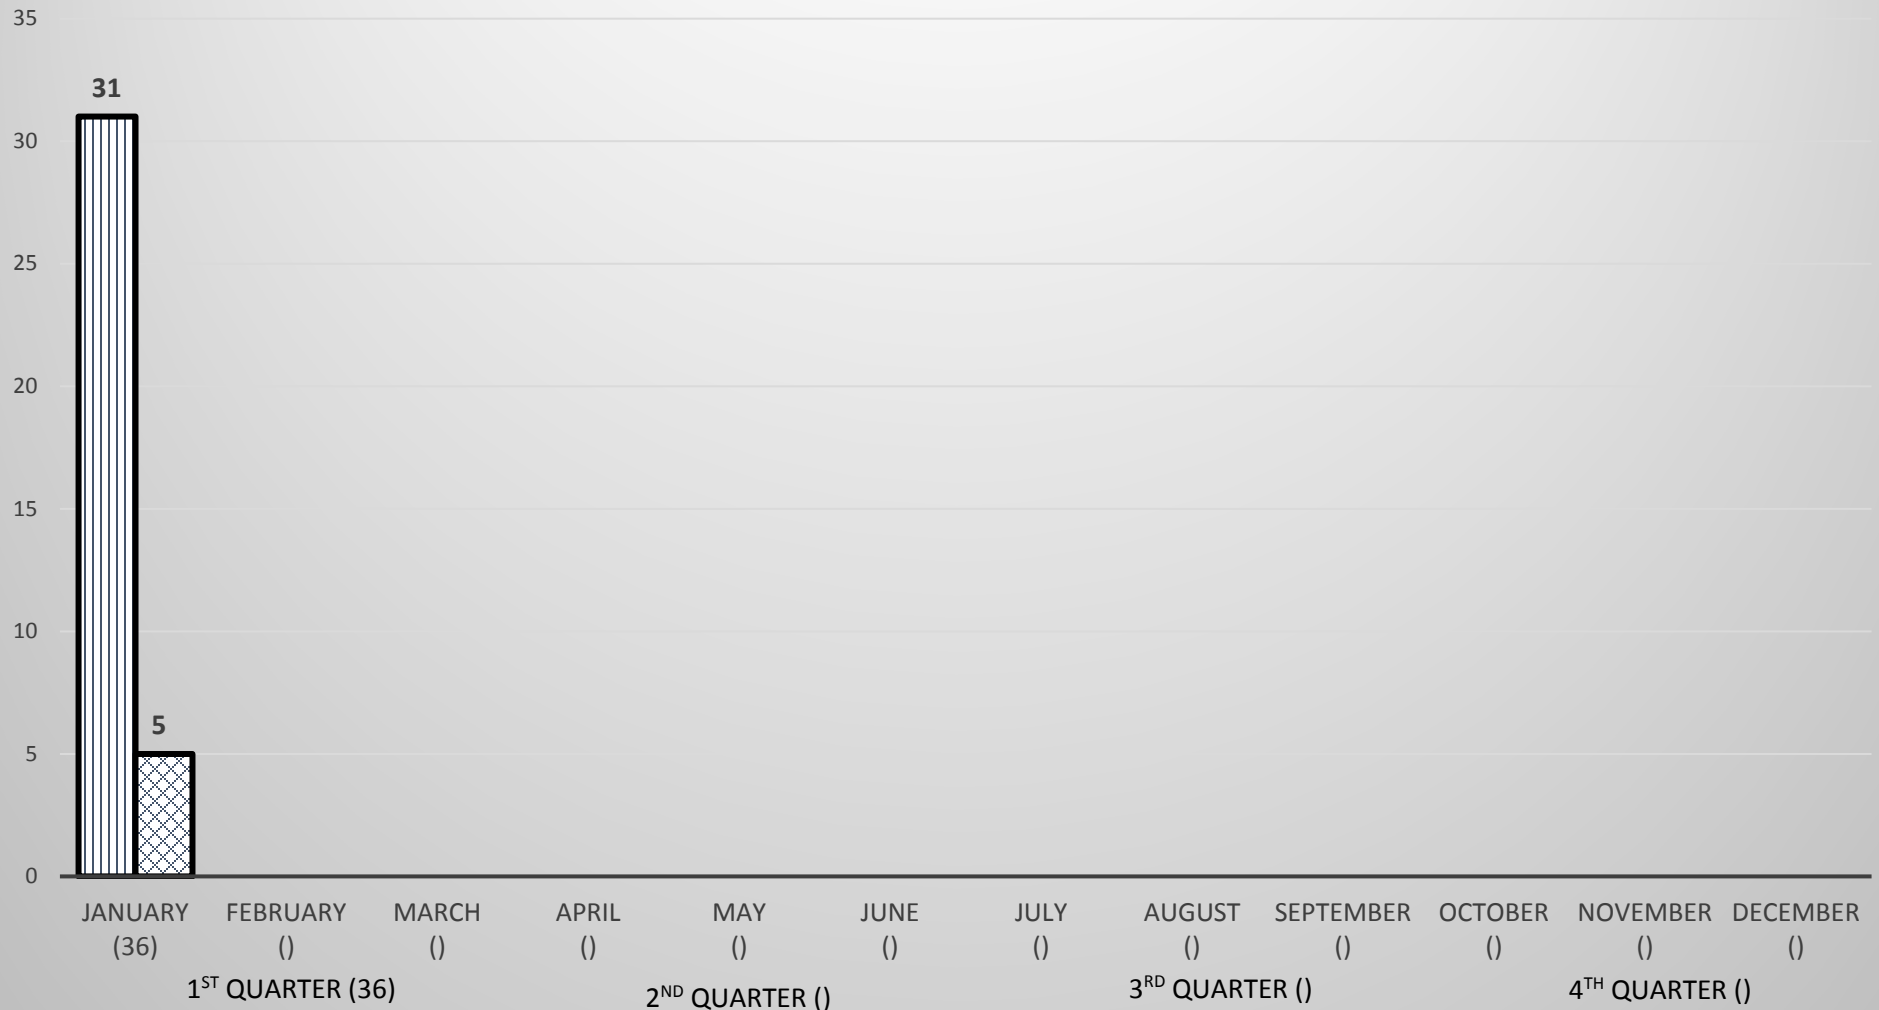

Total residential fires year to date: 839

2018 Civilian Deaths in Residential Structures - Quarterly

Total residential fires year to date: 839

Total civilian deaths year to date: 13

2018 Civilian Deaths in Residential Structures - Monthly

- 419 - 1 or 2 Family Dwelling
- ▣ 429 - Multifamily Dwelling

Total residential fires year to date: 839

Total civilian deaths year to date: 13

2018 Civilian Injuries in Residential Fires - Monthly

- 419 - 1 or 2 Family Dwelling
- 429 - Multifamily Dwelling

Total residential fires year to date: 839

Total civilian injuries year to date: 36

2018 Firefighter Injuries in Residential Fires - Monthly

- 419 - 1 or 2 Family Dwelling
- 429 - Multifamily Dwelling

Total residential fires year to date: 839