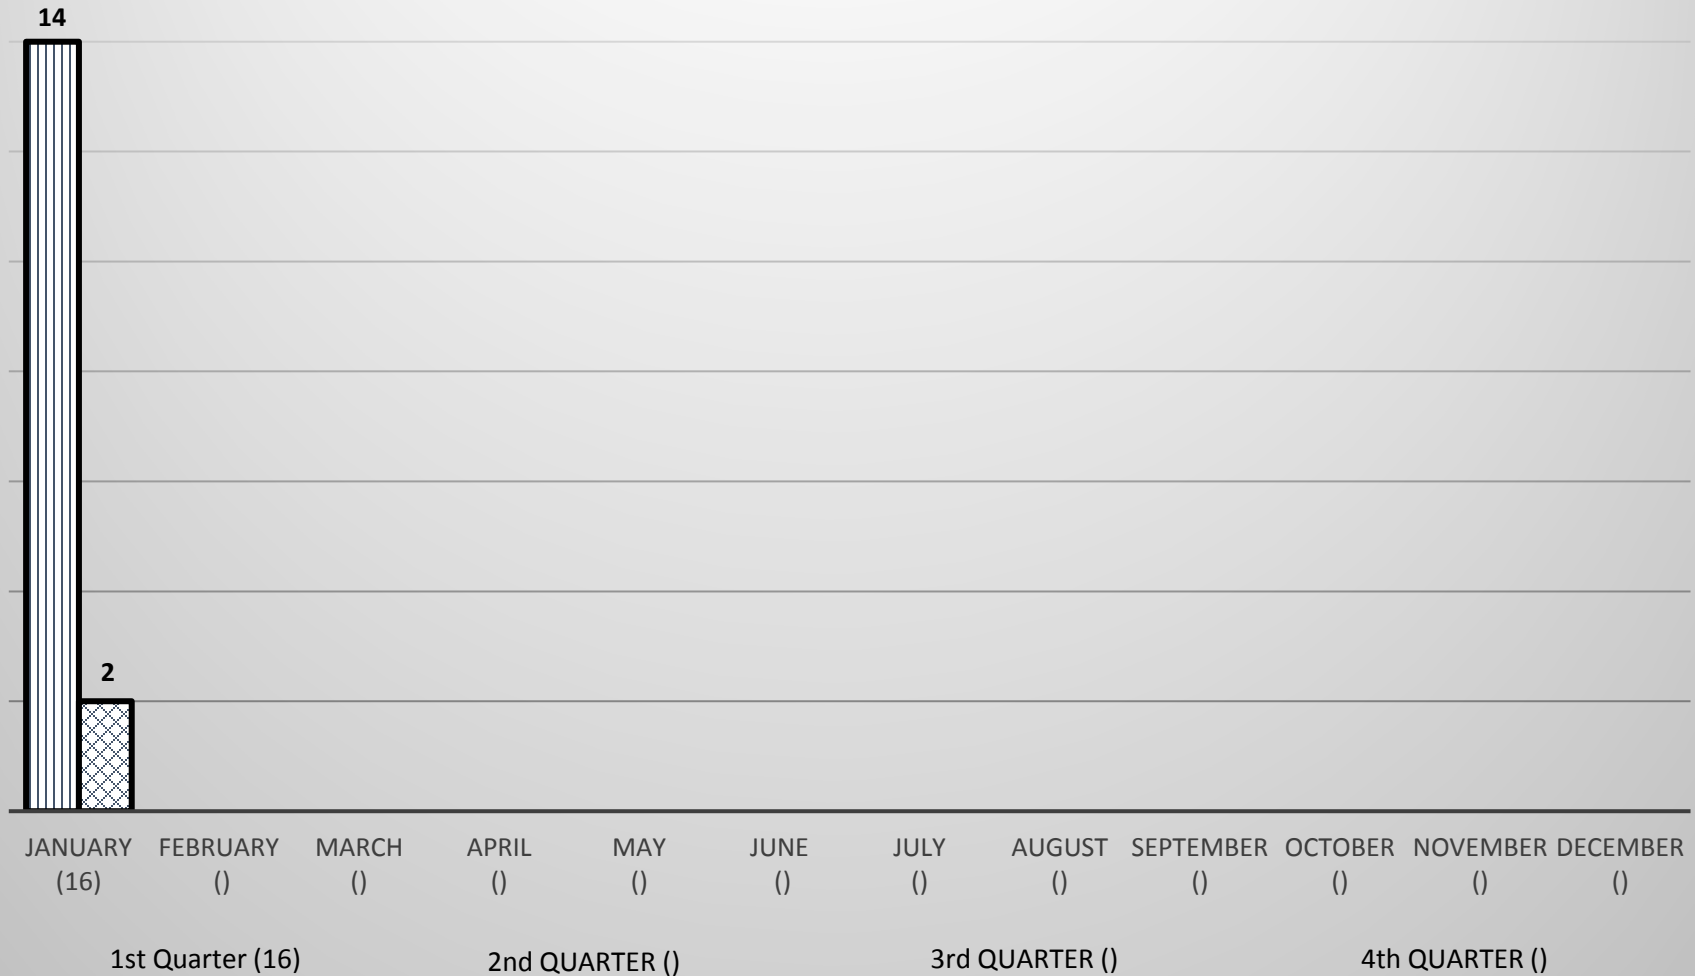

Total residential fires year to date: 839

2018 Civilian Deaths in Residential Structures - Quarterly

Total residential fires year to date: 839

Total civilian deaths year to date: 13

2018 Civilian Deaths in Residential Structures - Monthly

- 419 - 1 or 2 Family Dwelling
- ▣ 429 - Multifamily Dwelling

Total residential fires year to date: 839

Total civilian deaths year to date: 13

2018 Civilian Injuries in Residential Fires - Monthly

- 419 - 1 or 2 Family Dwelling
- 429 - Multifamily Dwelling

Total residential fires year to date: 839

Total civilian injuries year to date: 36

2018 Firefighter Injuries in Residential Fires - Monthly

- 419 - 1 or 2 Family Dwelling
- 429 - Multifamily Dwelling

Total residential fires year to date: 839