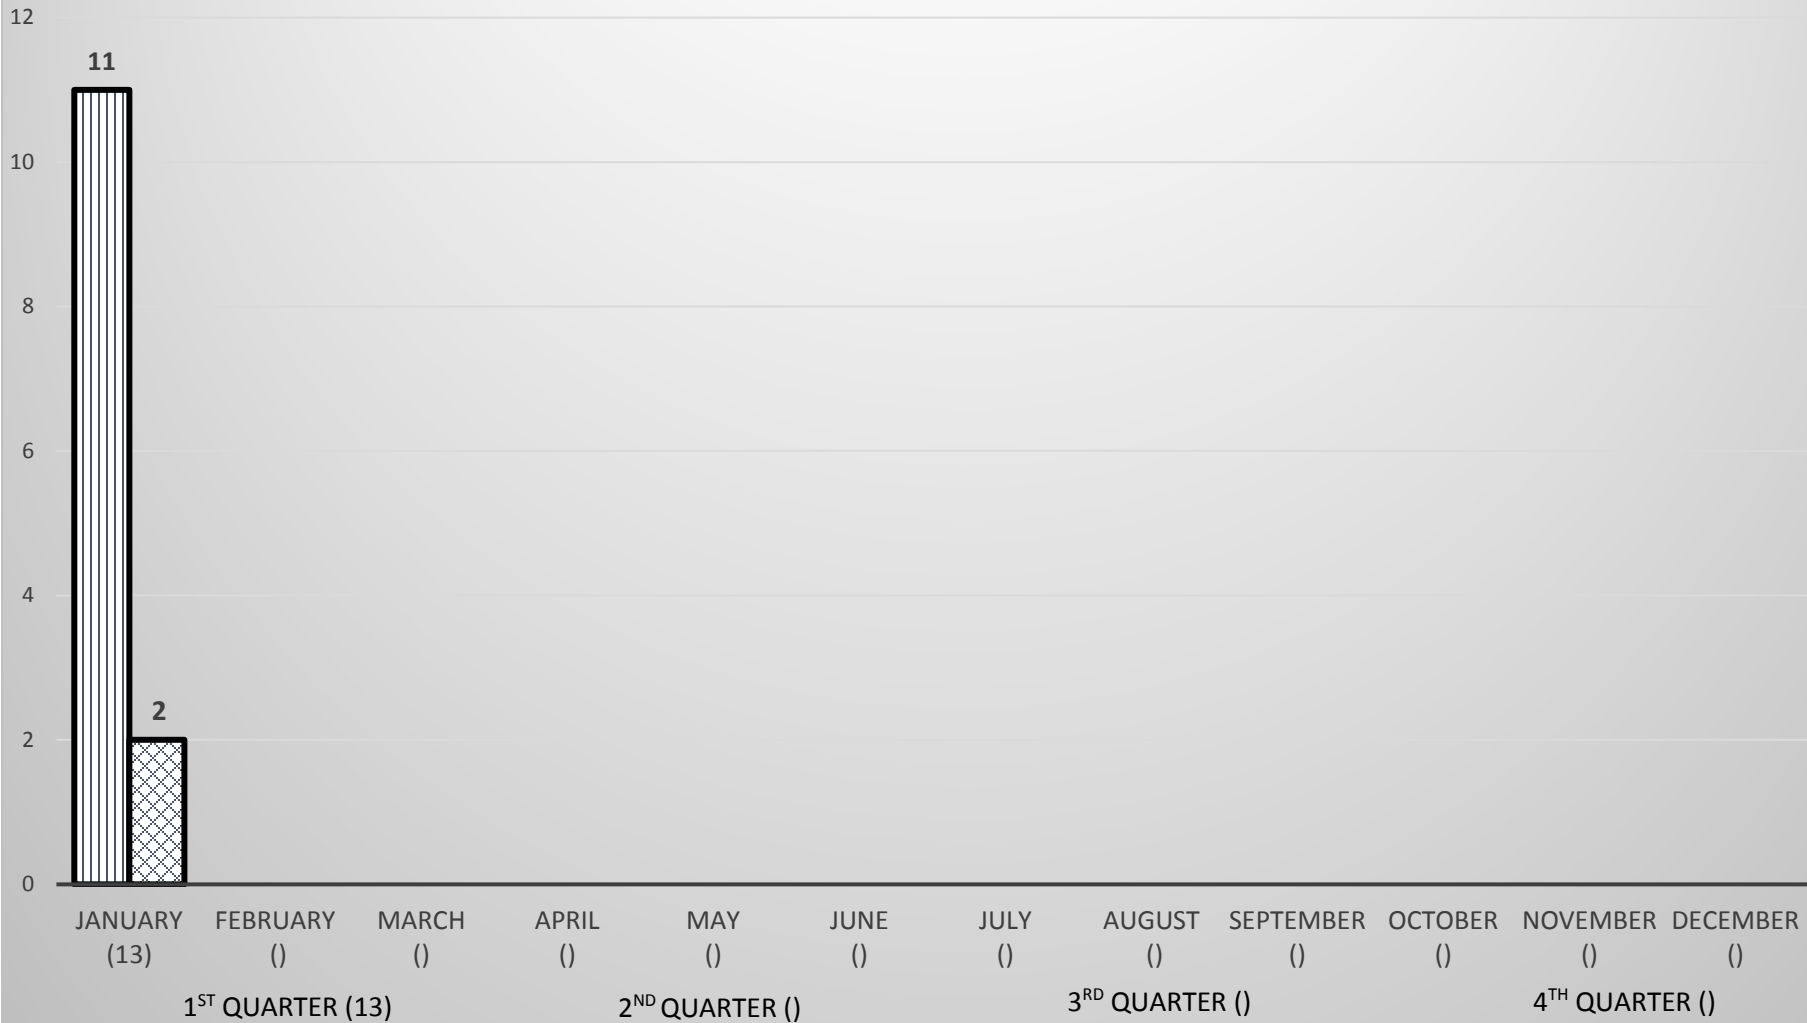

2018 Residential Fires by Structure Type - Quarterly

Total residential fires year to date: 839

2018 Residential Fires by Structure Type - Monthly

- 419 - 1 or 2 Family Dwelling
- 429 - Multifamily Dwelling

Total residential fires year to date: 839

2018 Civilian Deaths in Residential Structures - Quarterly

Total residential fires year to date: 839

Total civilian deaths year to date: 13

2018 Civilian Deaths in Residential Structures - Monthly

- 419 - 1 or 2 Family Dwelling
- ▣ 429 - Multifamily Dwelling

Total residential fires year to date: 839

Total civilian deaths year to date: 13

2018 Civilian Injuries in Residential Fires - Monthly

- 419 - 1 or 2 Family Dwelling
- 429 - Multifamily Dwelling

Total residential fires year to date: 839

Total civilian injuries year to date: 36

2018 Firefighter Injuries in Residential Fires - Monthly

- 419 - 1 or 2 Family Dwelling
- 429 - Multifamily Dwelling

Total residential fires year to date: 839