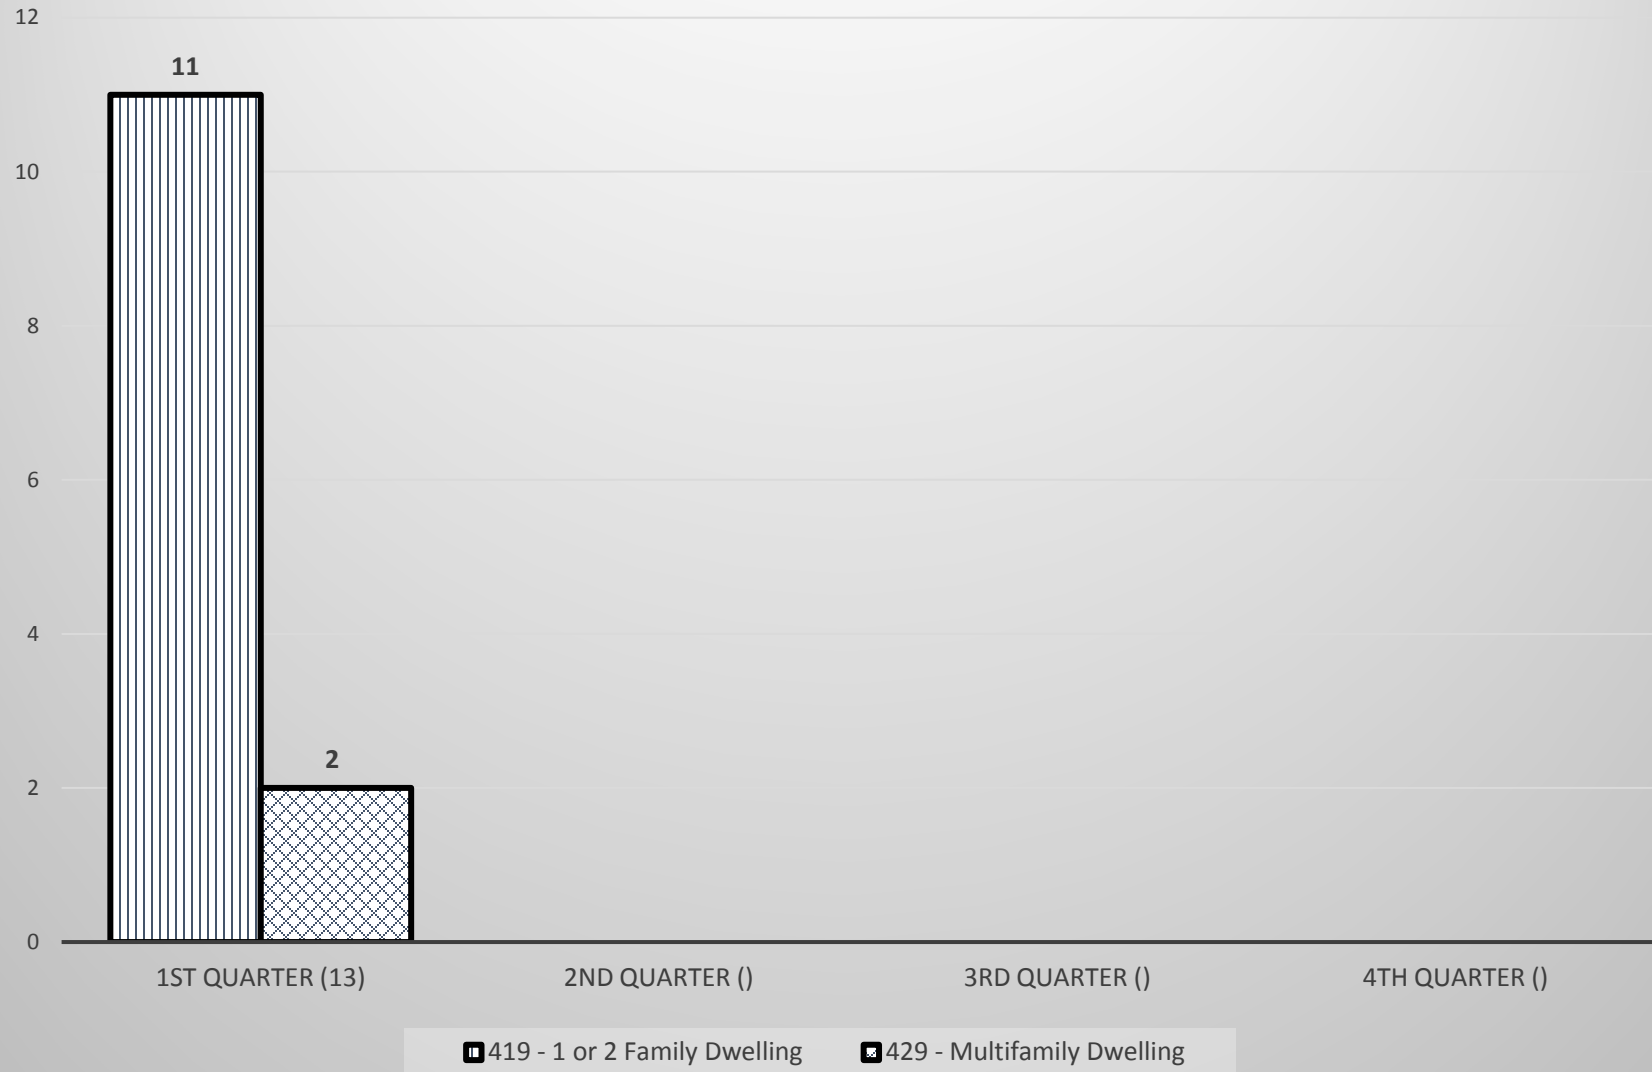

2018 Residential Fires by Structure Type - Quarterly

Total residential fires year to date: 839

2018 Residential Fires by Structure Type - Monthly

- 419 - 1 or 2 Family Dwelling
- 429 - Multifamily Dwelling

Total residential fires year to date: 839

2018 Civilian Deaths in Residential Structures - Quarterly

Total residential fires year to date: 839

Total civilian deaths year to date: 13

2018 Civilian Deaths in Residential Structures - Monthly

- 419 - 1 or 2 Family Dwelling
- ▣ 429 - Multifamily Dwelling

Total residential fires year to date: 839

Total civilian deaths year to date: 13

2018 Civilian Injuries in Residential Fires - Monthly

- 419 - 1 or 2 Family Dwelling
- 429 - Multifamily Dwelling

Total residential fires year to date: 839

Total civilian injuries year to date: 36

2018 Firefighter Injuries in Residential Fires - Monthly

- 419 - 1 or 2 Family Dwelling
- 429 - Multifamily Dwelling

Total residential fires year to date: 839