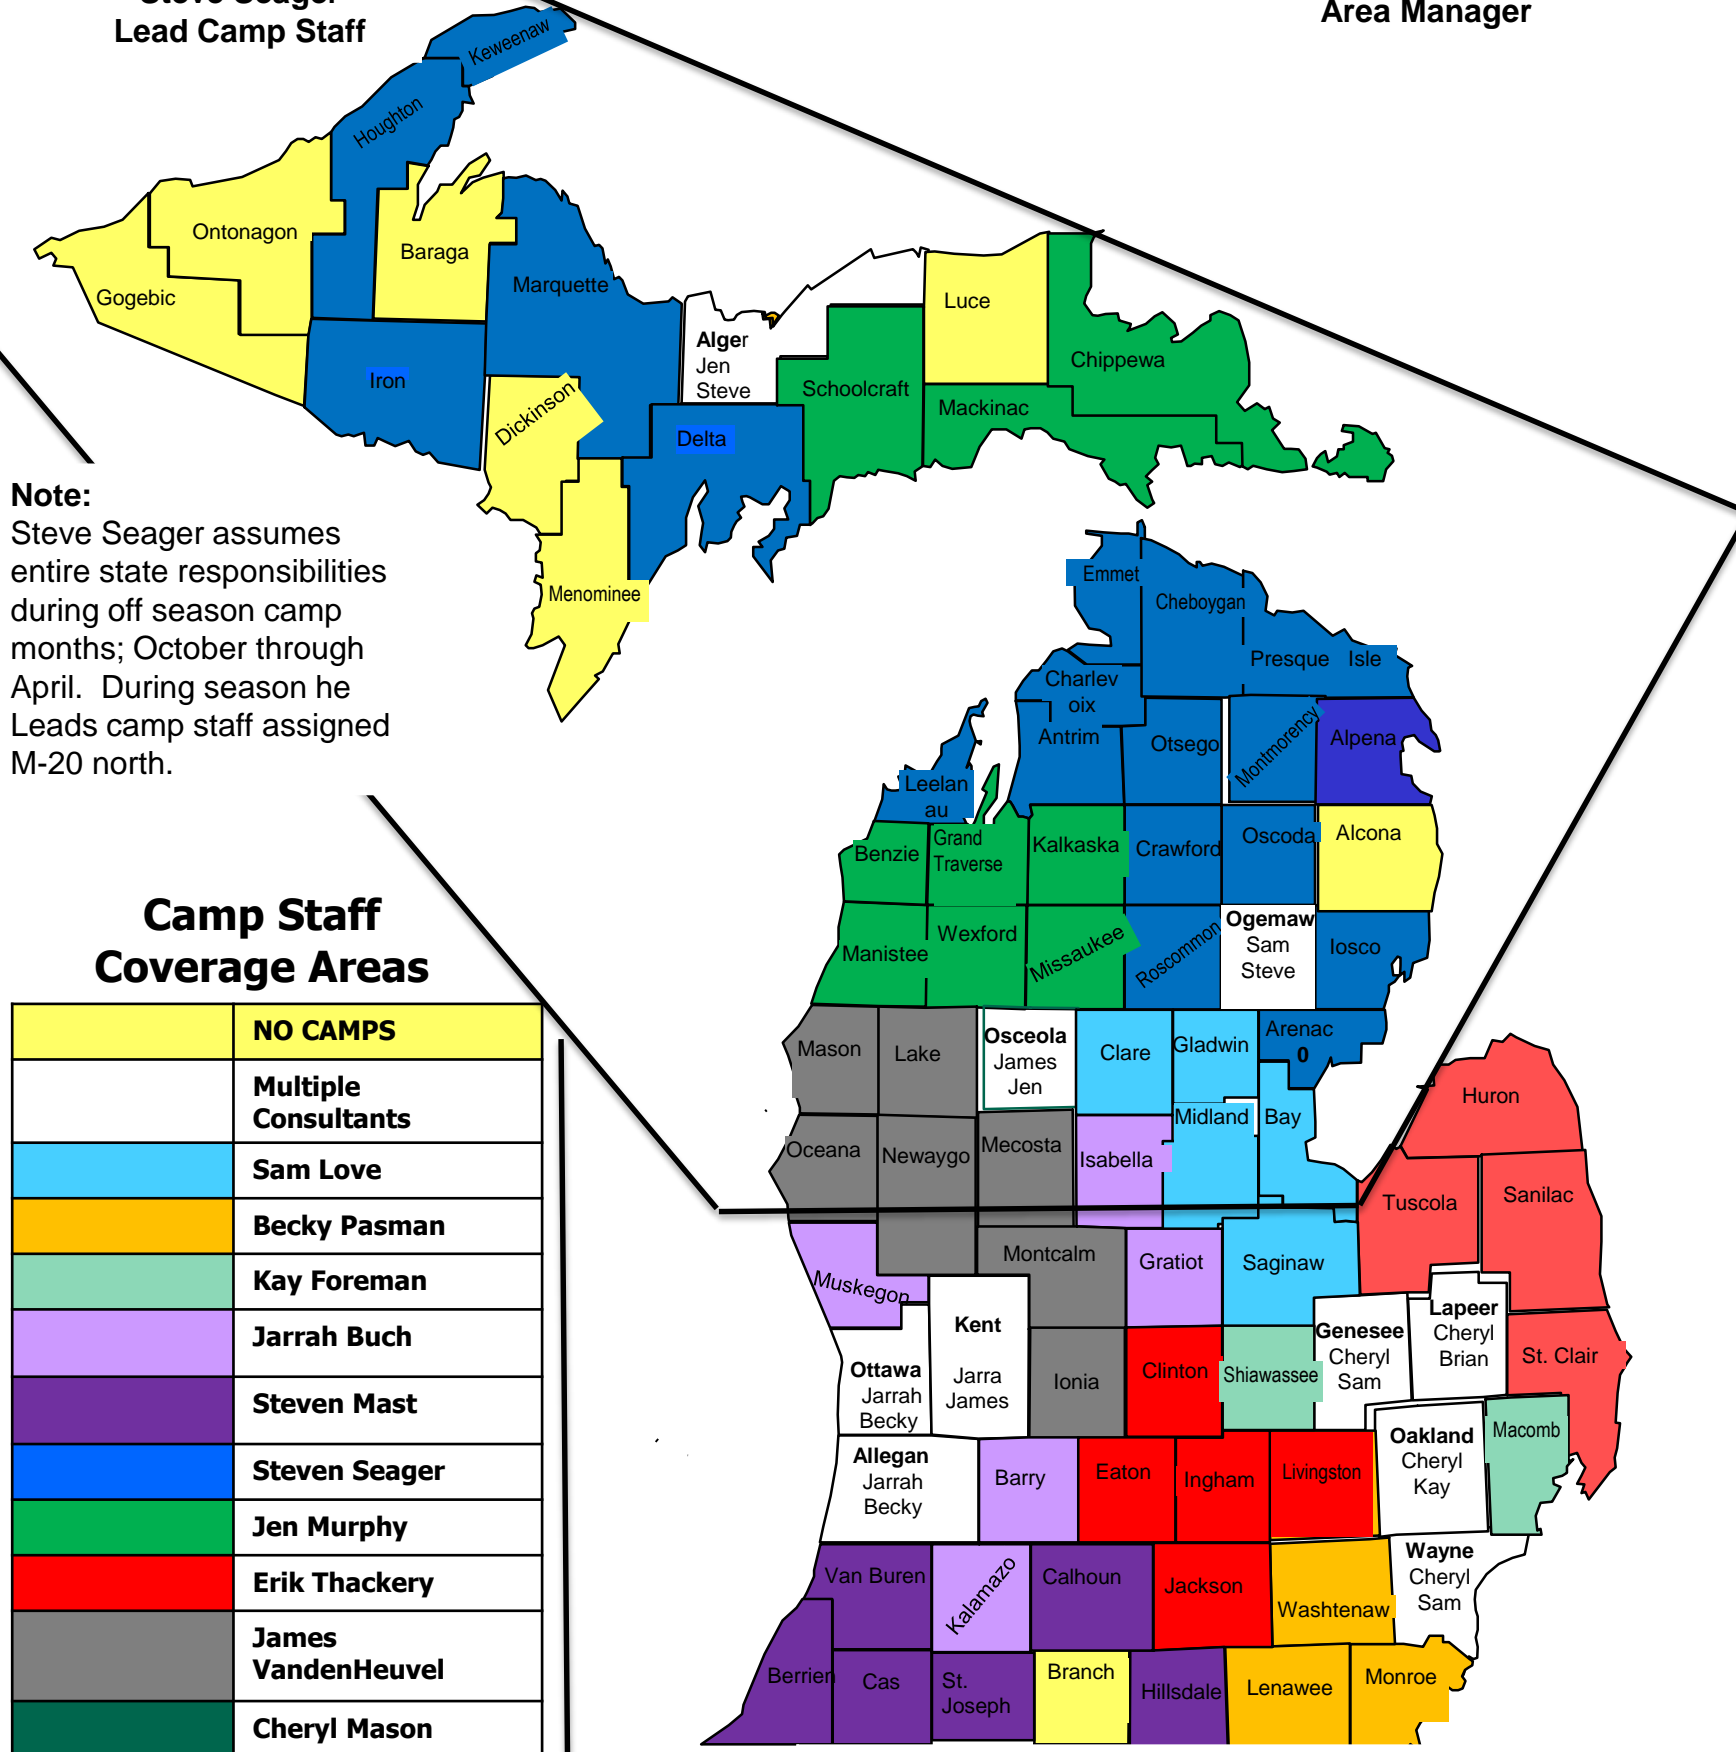

CAMP COVERAGE MAP

Steve Seager
Lead Camp Staff

Russ Misiak
Area Manager

Note:
Steve Seager assumes entire state responsibilities during off season camp months; October through April. During season he Leads camp staff assigned M-20 north.

Camp Staff Coverage Areas

	NO CAMPS
	Multiple Consultants
	Sam Love
	Becky Paskan
	Kay Foreman
	Jarrah Buch
	Steven Mast
	Steven Seager
	Jen Murphy
	Erik Thackery
	James VandenHeuvel
	Cheryl Mason
	Brian Peterson

Jarrah Buch
Seasonal Lead

Note:
During camp season Jarrah leads camp staff assigned to counties south of M-20. During off season this area reverts back to Steve Seager.