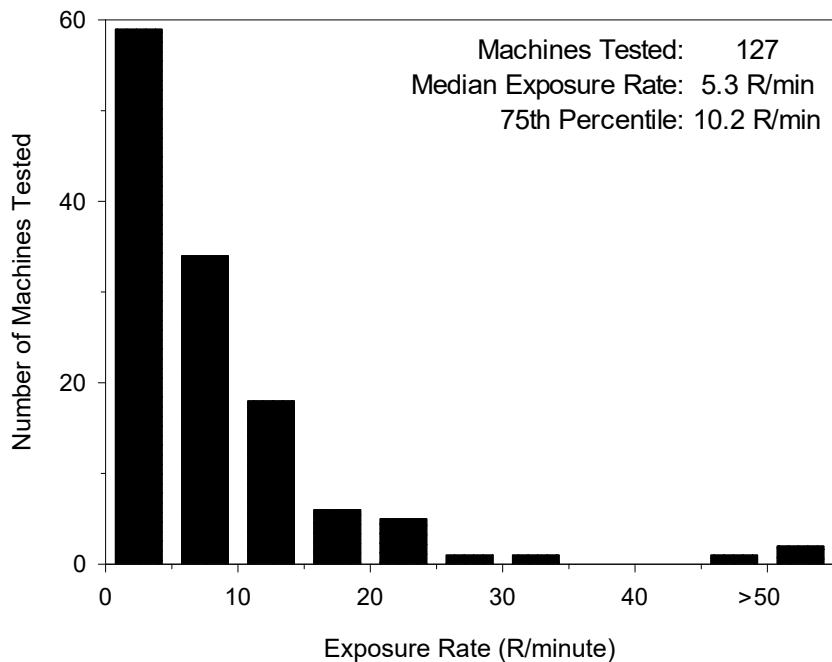

CARDIAC CATHETERIZATION CINE FLUOROSCOPIC RATES 2013-2017

Normal Rates
with 3.8 cm thick aluminum attenuation block

Maximum Rates