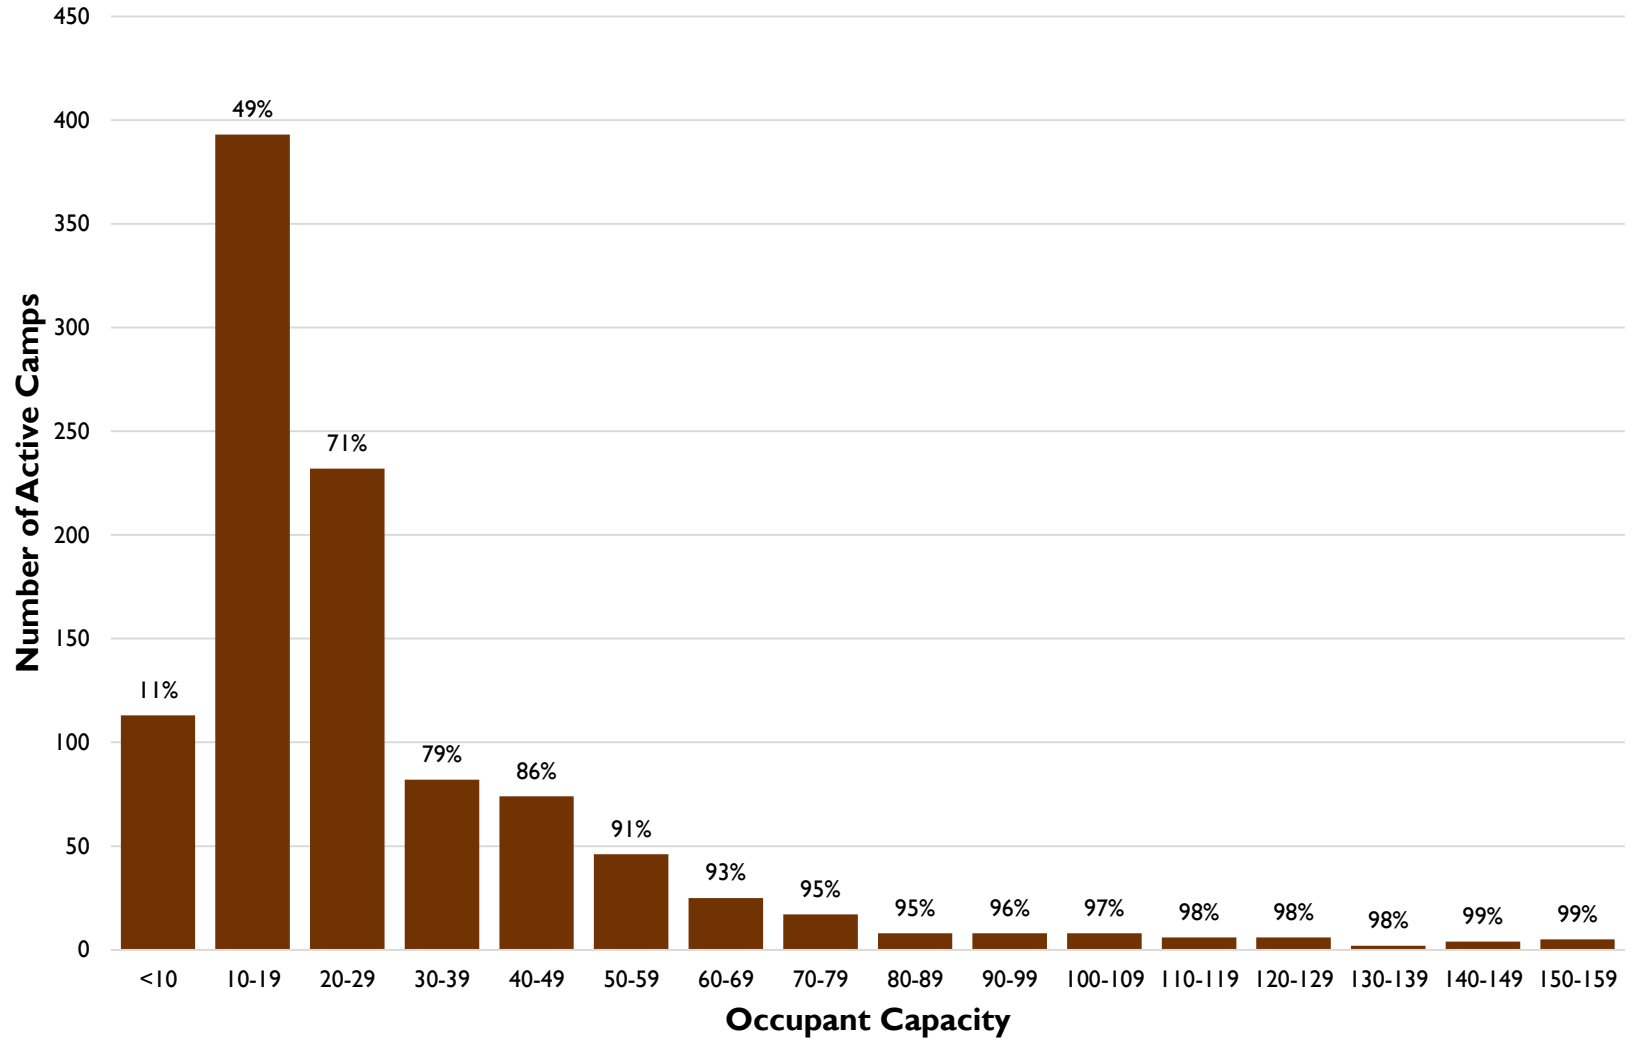

Migrant Labor Housing Living Units Per Camp with Cumulative Percent

Migrant Labor Housing Camps by Occupant Capacity with Cumulative Percentage

Migrant Labor Housing Living Unit Size vs Total Occupancy with Cumulative Percent

Seven Units Exceed a Capacity of 30 Housing 406 Individual

New Camp Housing Types Southeast Michigan Since 2017