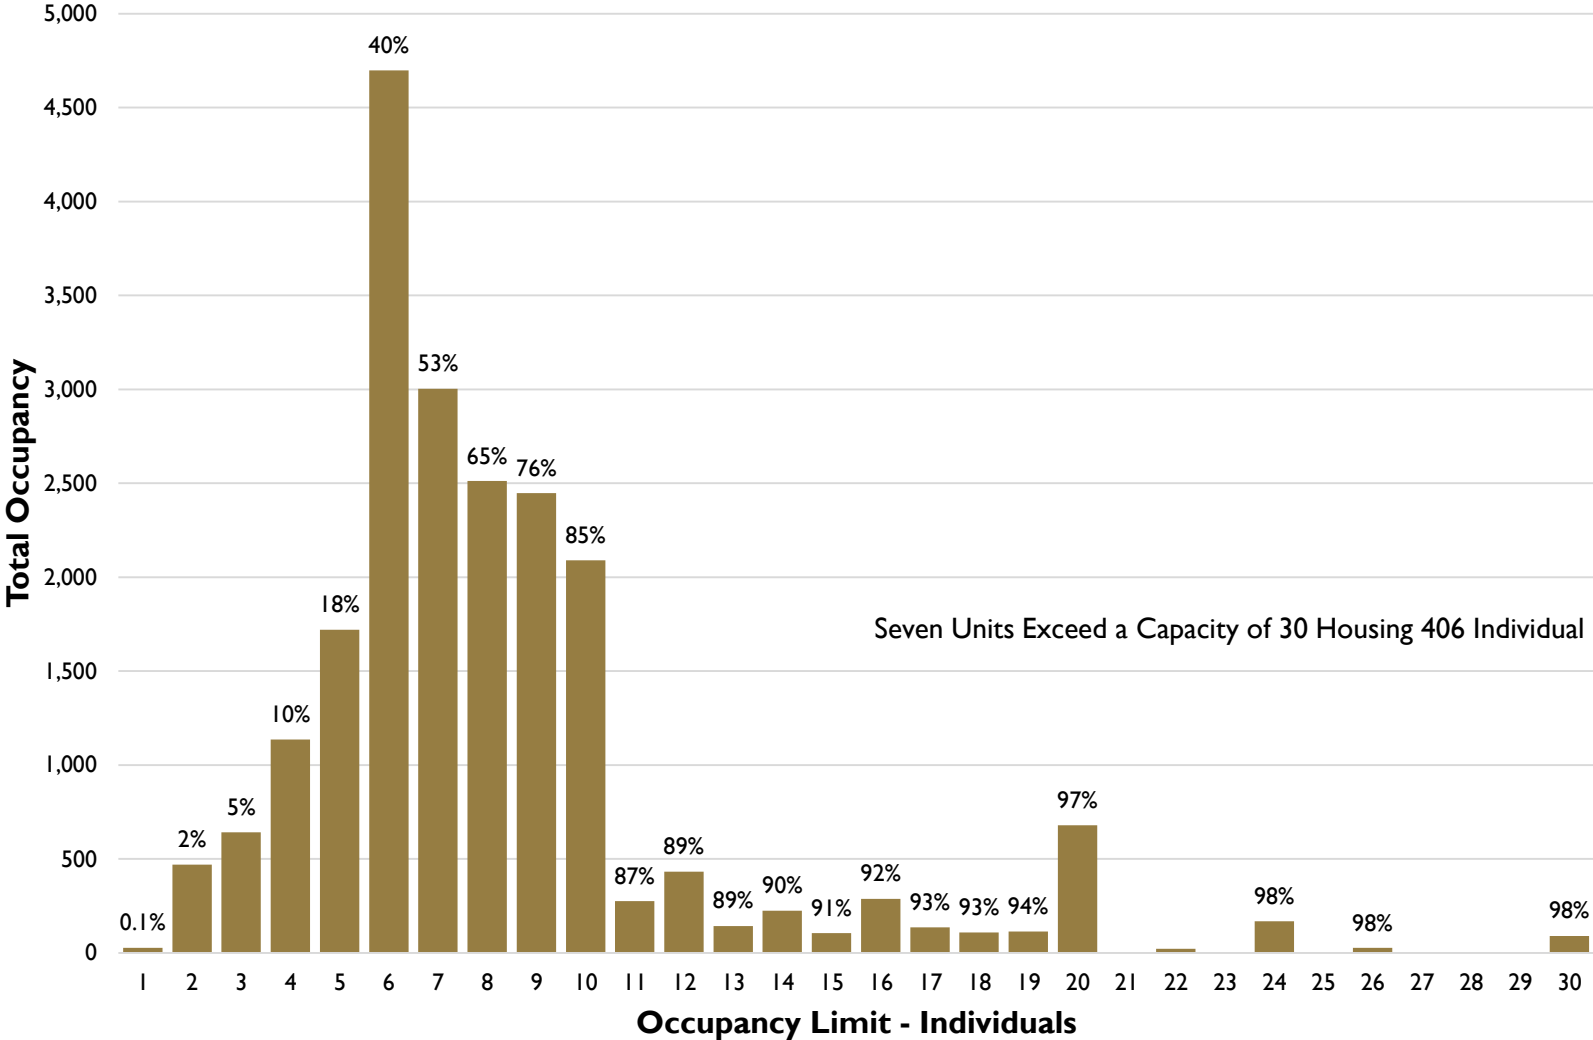

Migrant Labor Housing Living Units Per Camp with Cumulative Percent

Migrant Labor Housing Camps by Occupant Capacity with Cumulative Percentage

Migrant Labor Housing Living Unit Size vs Total Occupancy with Cumulative Percent

Seven Units Exceed a Capacity of 30 Housing 406 Individual

New Camp Housing Types Southeast Michigan Since 2017