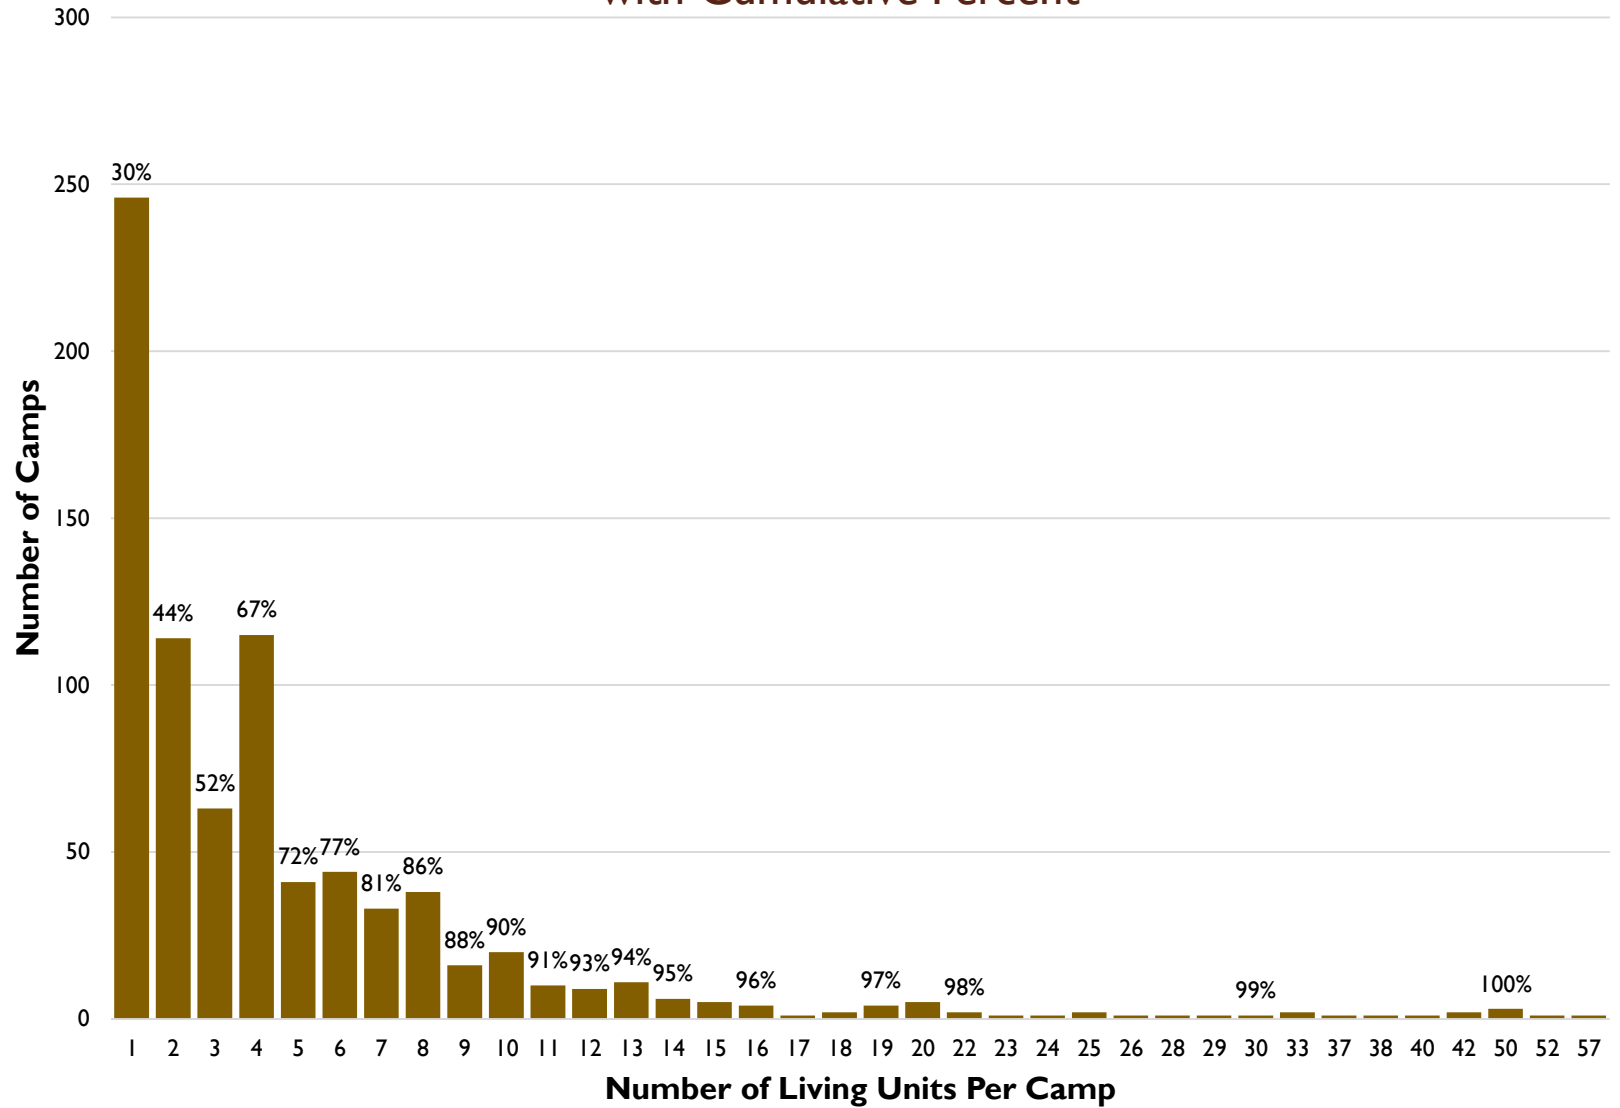

Migrant Labor Housing Living Units Per Camp with Cumulative Percent

Migrant Labor Housing Camps by Occupant Capacity with Cumulative Percentage

Migrant Labor Housing Living Unit Size vs Total Occupancy with Cumulative Percent

Seven Units Exceed a Capacity of 30 Housing 406 Individual

New Camp Housing Types Southeast Michigan Since 2017