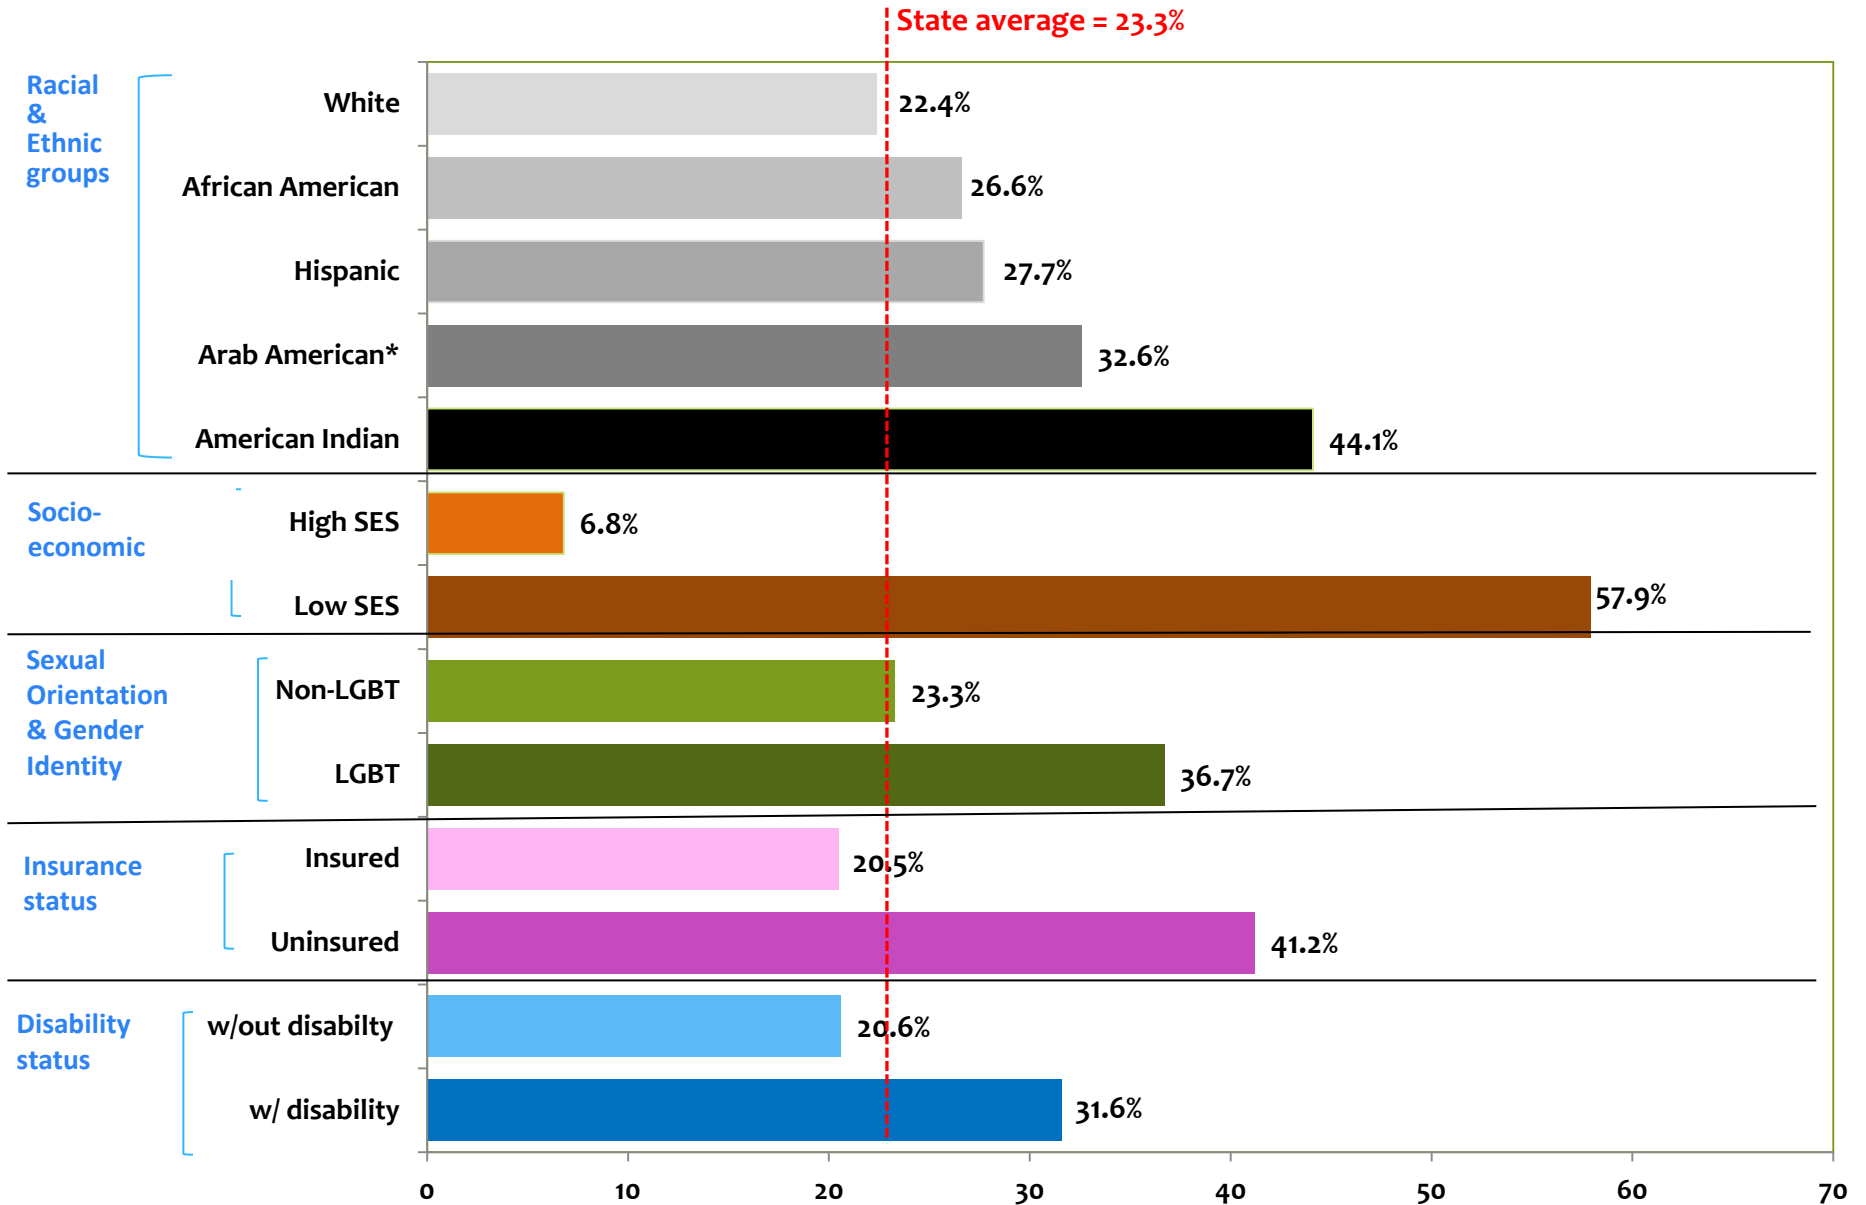

# Adult Current Smoking Rates by Demographics Among Vulnerable Groups in Michigan According to MiBRFSS, 2012

\* Arab Americans Survey 2009