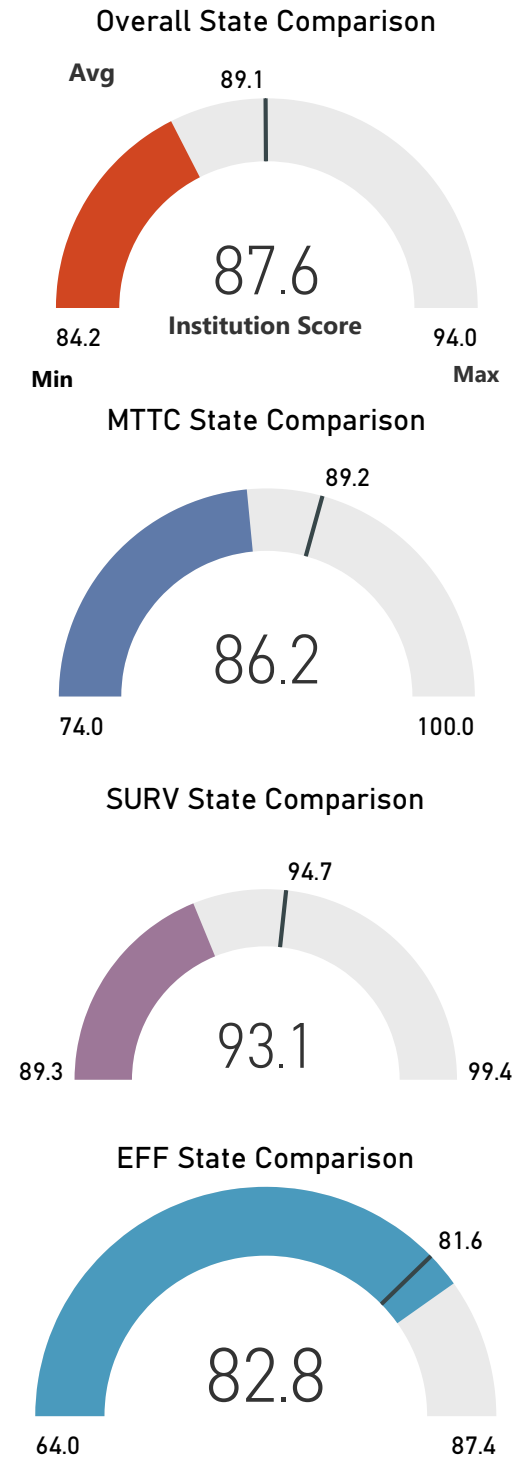

Adrian College

Albion College

Alma College

Andrews University

Aquinas College

Baker College

Calvin University

Central Michigan University

College for Creative Studies

Concordia University

Cornerstone University

Eastern Michigan University

Ferris State University

Grand Valley State University

Hope College

Lake Superior State University

Madonna University

Michigan State University

Northern Michigan University

Oakland University

Rochester College

Saginaw Valley State University

Siena Heights University

Spring Arbor University

University of Michigan- Ann Arbor

University of Michigan- Dearborn

University of Michigan- Flint

Wayne State University

Western Michigan University