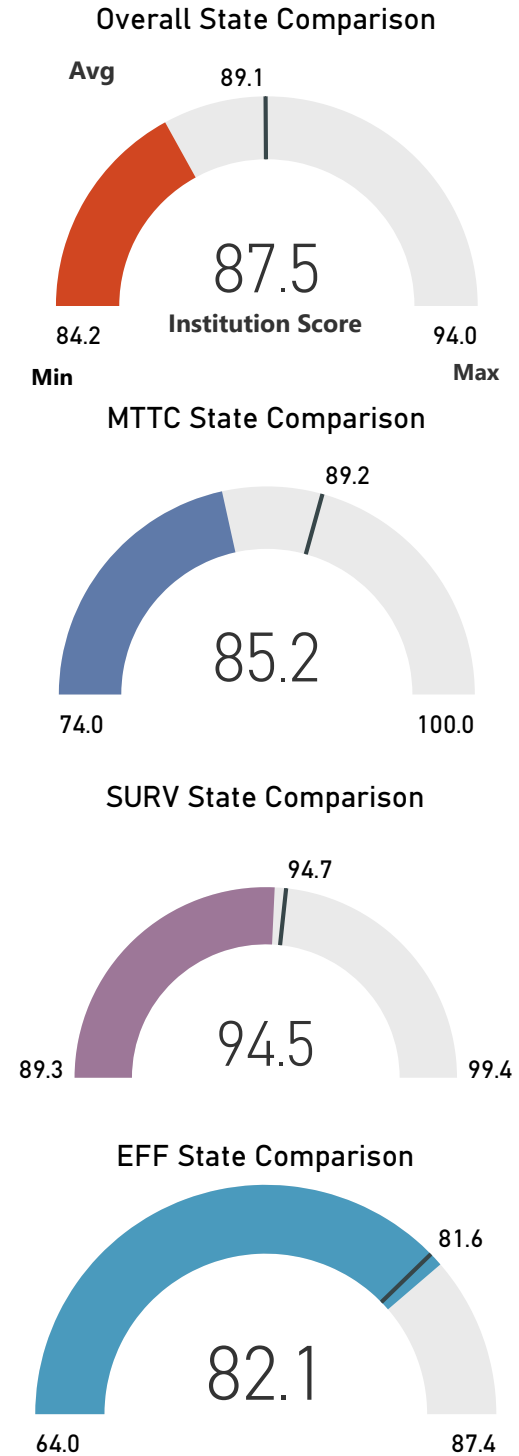

Adrian College

Albion College

Alma College

Andrews University

Aquinas College

Baker College

Calvin University

Central Michigan University

College for Creative Studies

Concordia University

Cornerstone University

Eastern Michigan University

Ferris State University

Grand Valley State University

Hope College

Lake Superior State University

Madonna University

Michigan State University

Northern Michigan University

Oakland University

Rochester College

Saginaw Valley State University

Siena Heights University

Spring Arbor University

University of Michigan- Ann Arbor

University of Michigan- Dearborn

University of Michigan- Flint

Wayne State University

Western Michigan University