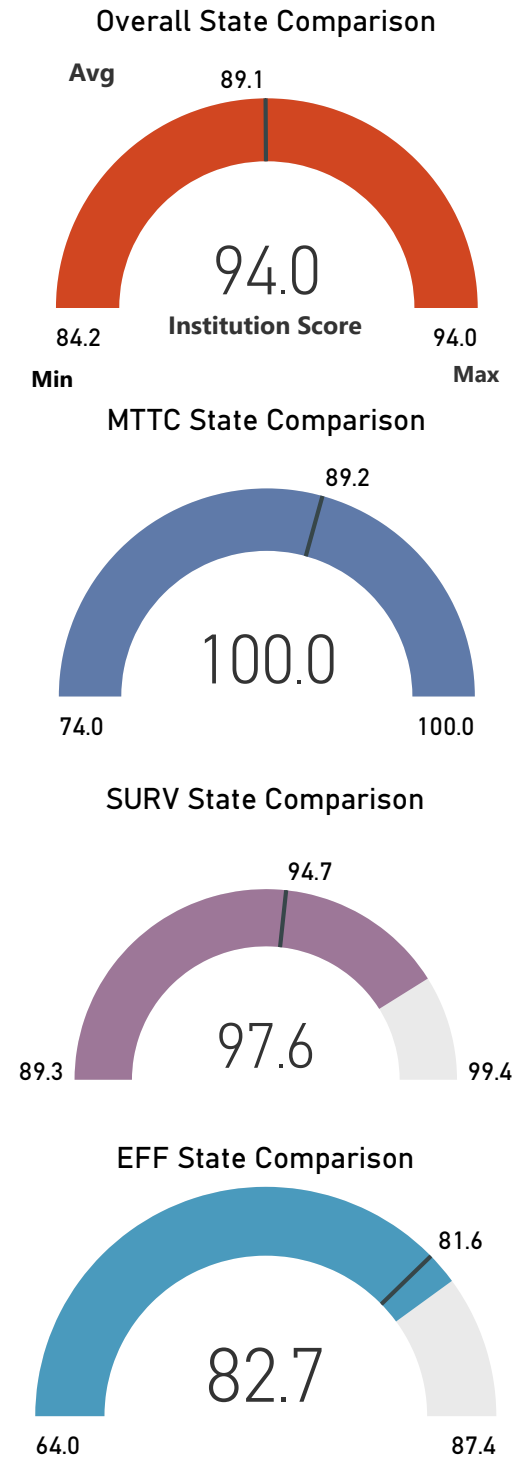

Adrian College

Albion College

Alma College

Andrews University

Aquinas College

Baker College

Calvin University

Central Michigan University

College for Creative Studies

Concordia University

Cornerstone University

Eastern Michigan University

Ferris State University

Grand Valley State University

Hope College

Lake Superior State University

Madonna University

Michigan State University

Northern Michigan University

Oakland University

Rochester College

Saginaw Valley State University

Siena Heights University

Spring Arbor University

University of Michigan- Ann Arbor

University of Michigan- Dearborn

University of Michigan- Flint

Wayne State University

Western Michigan University