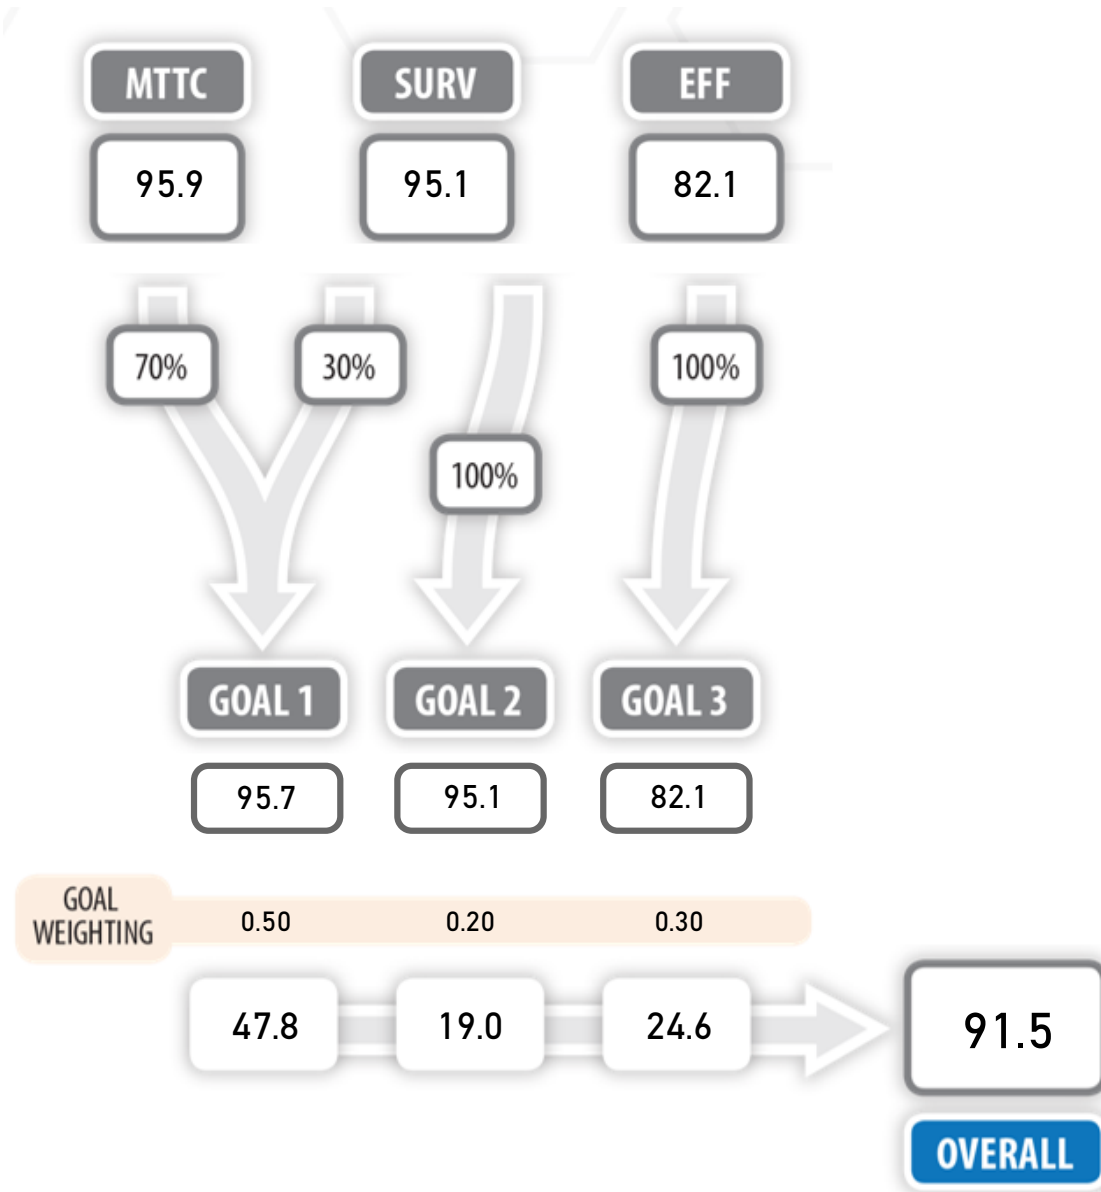

College for Creative Studies

Concordia University

Cornerstone University

Eastern Michigan University

Ferris State University

Grand Valley State University

Hope College

Lake Superior State University