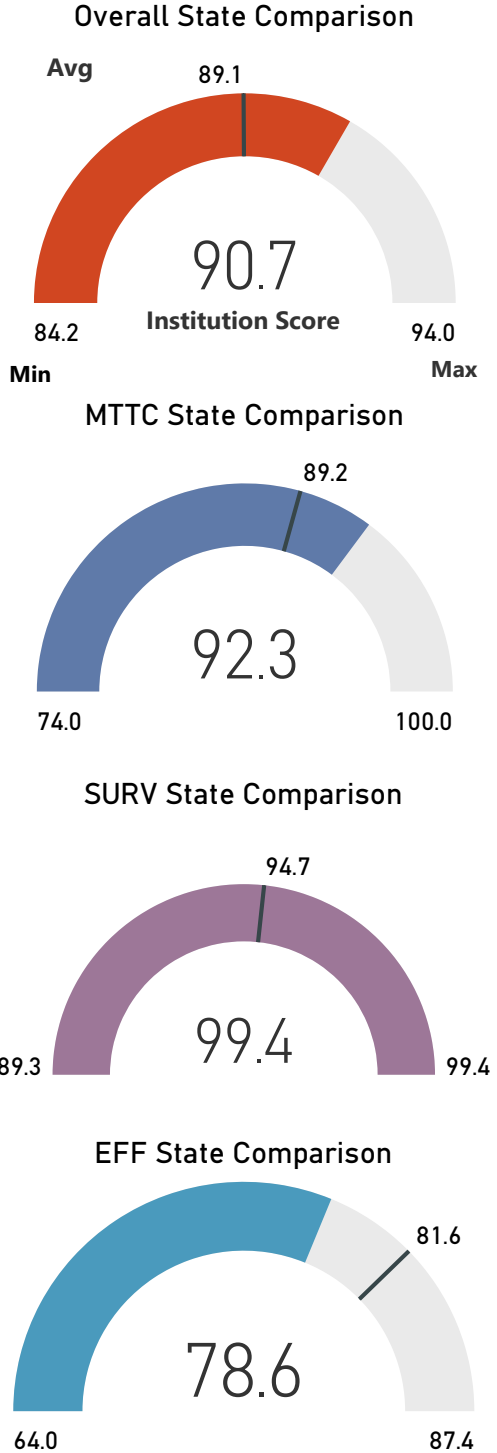

Adrian College

Albion College

Alma College

Andrews University

Aquinas College

Baker College

Calvin University

Central Michigan University

College for Creative Studies

Concordia University

Cornerstone University

Eastern Michigan University

Ferris State University

Grand Valley State University

Hope College

Lake Superior State University

Madonna University

Michigan State University

Northern Michigan University

Oakland University

Rochester College

Saginaw Valley State University

Siena Heights University

Spring Arbor University

University of Michigan- Ann Arbor

University of Michigan- Dearborn

University of Michigan- Flint

Wayne State University

Western Michigan University