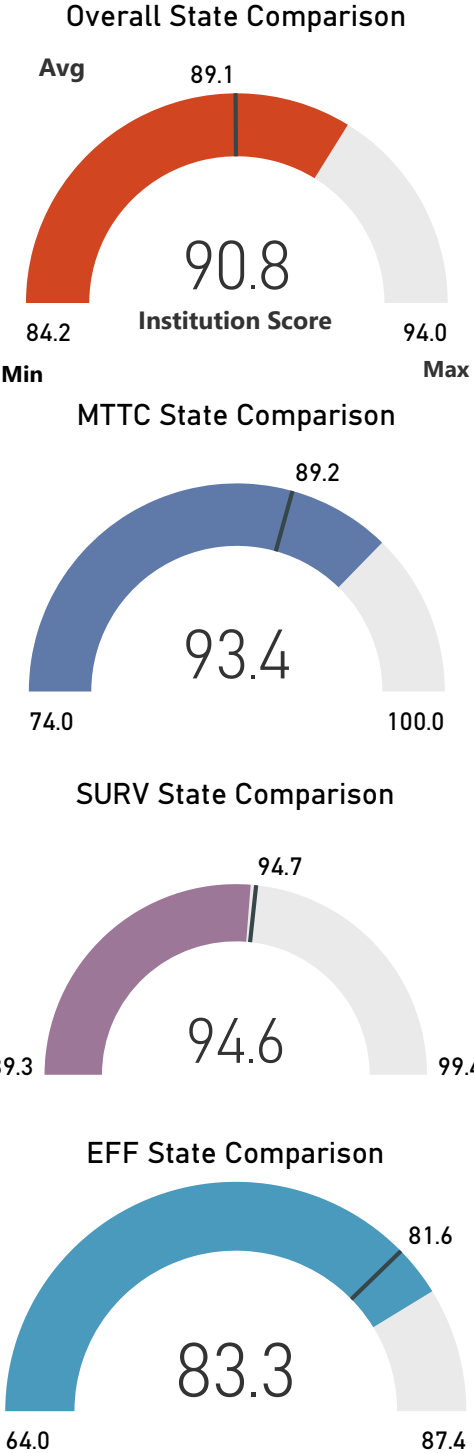

Adrian College

Albion College

Alma College

Andrews University

Aquinas College

Baker College

Calvin University

Central Michigan University

College for Creative Studies

Concordia University

Cornerstone University

Eastern Michigan University

Ferris State University

Grand Valley State University

Hope College

Lake Superior State University

Madonna University

Michigan State University

Northern Michigan University

Oakland University

Rochester College

Saginaw Valley State University

Siena Heights University

Spring Arbor University

University of Michigan- Ann Arbor

University of Michigan- Dearborn

University of Michigan- Flint

Wayne State University

Western Michigan University