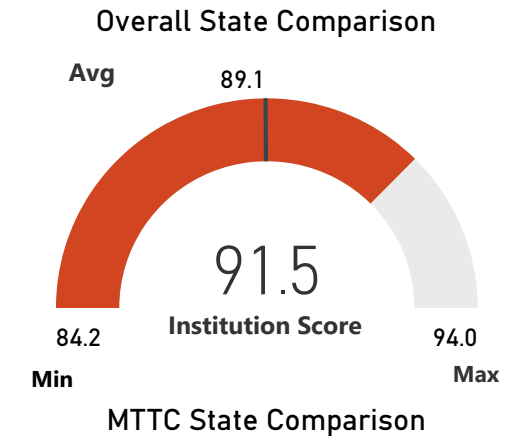

Adrian College

Albion College

Alma College

Andrews University

Aquinas College

Baker College

Calvin University

Central Michigan University

College for Creative Studies

Concordia University

Cornerstone University

Eastern Michigan University

Ferris State University

Grand Valley State University

Hope College

Lake Superior State University

Madonna University

Michigan State University

Northern Michigan University

Oakland University

Rochester College

Saginaw Valley State University

Siena Heights University

Spring Arbor University