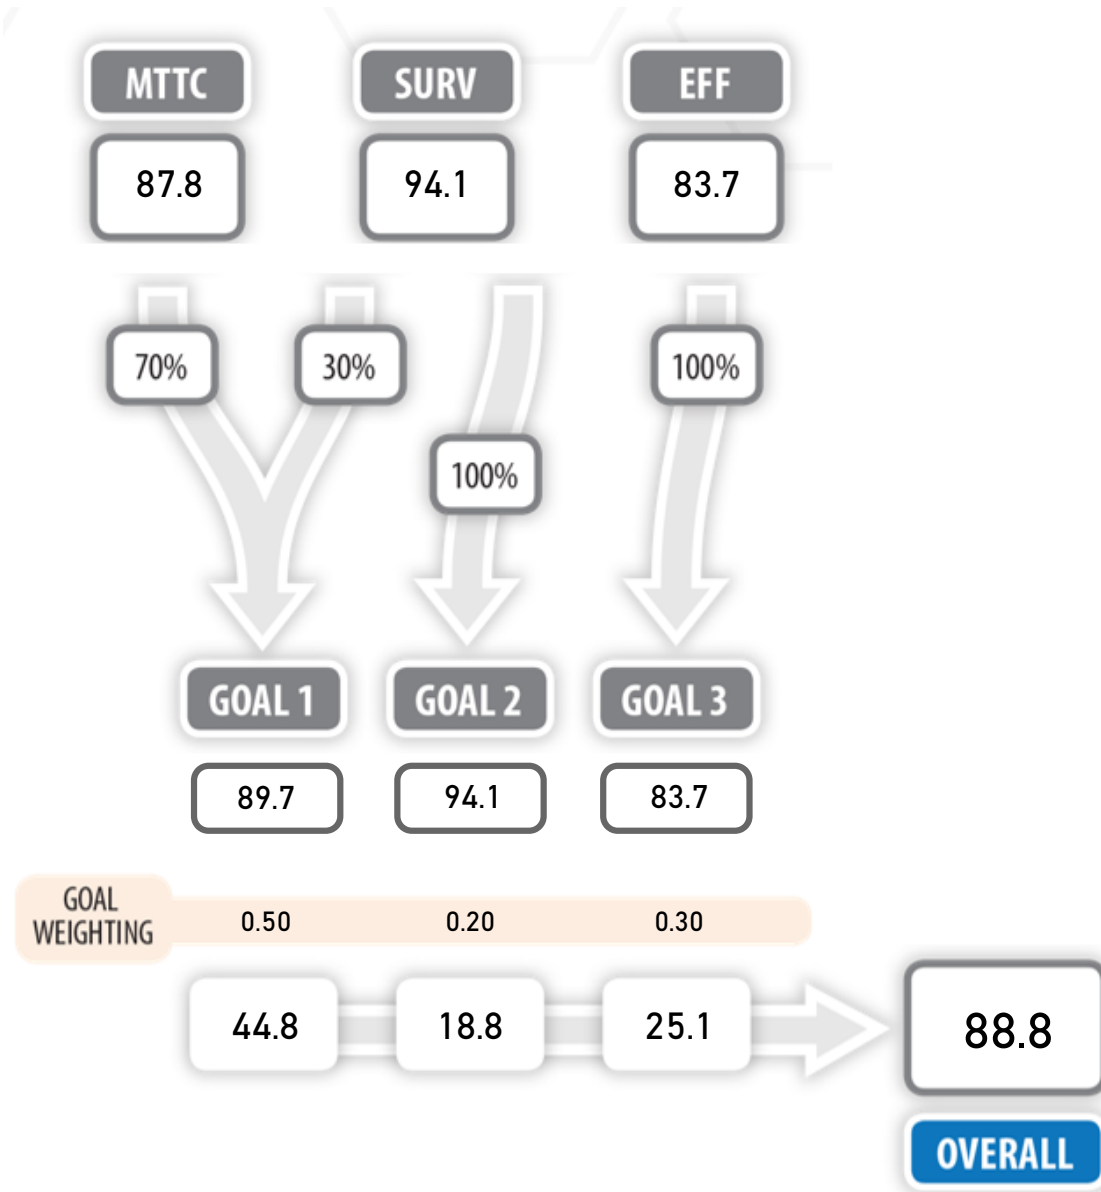

Northern Michigan University