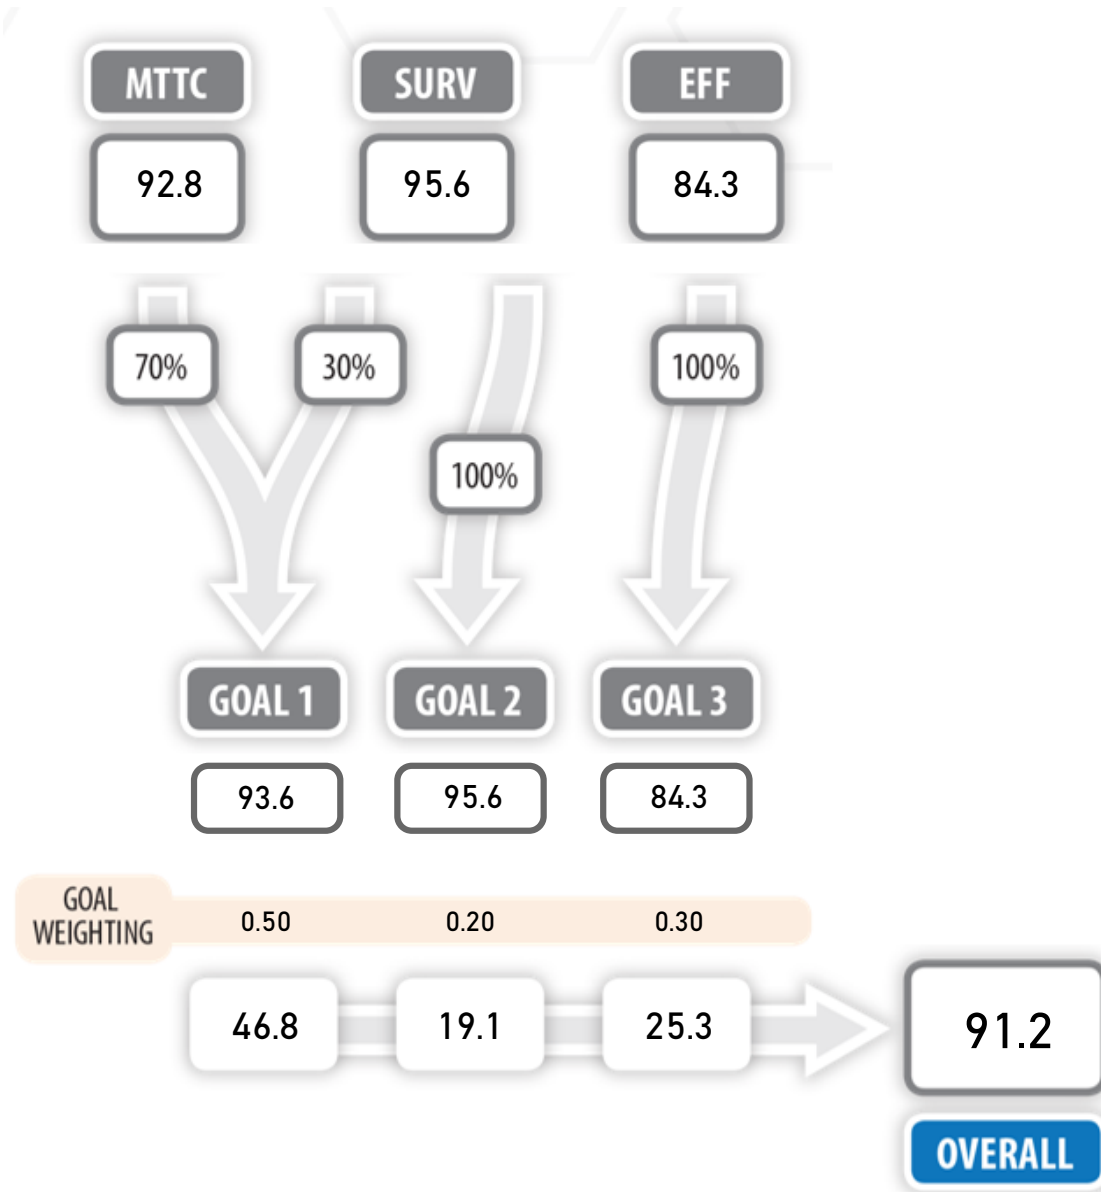

Michigan State University