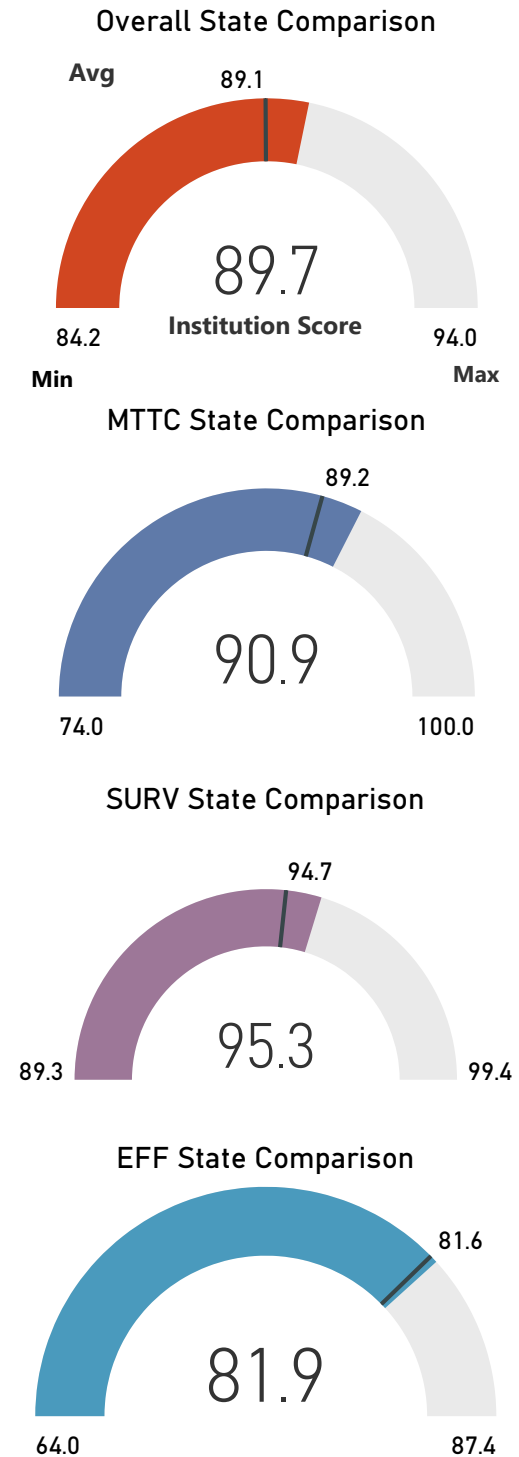

Adrian College

Albion College

Alma College

Andrews University

Aquinas College

Baker College

Calvin University

Central Michigan University

College for Creative Studies

Concordia University

Cornerstone University

Eastern Michigan University

Ferris State University

Grand Valley State University

Hope College

Lake Superior State University

Madonna University

Michigan State University

Northern Michigan University

Oakland University

Rochester College

Saginaw Valley State University

Siena Heights University

Spring Arbor University

University of Michigan- Ann Arbor

University of Michigan- Dearborn

University of Michigan- Flint

Wayne State University

Western Michigan University