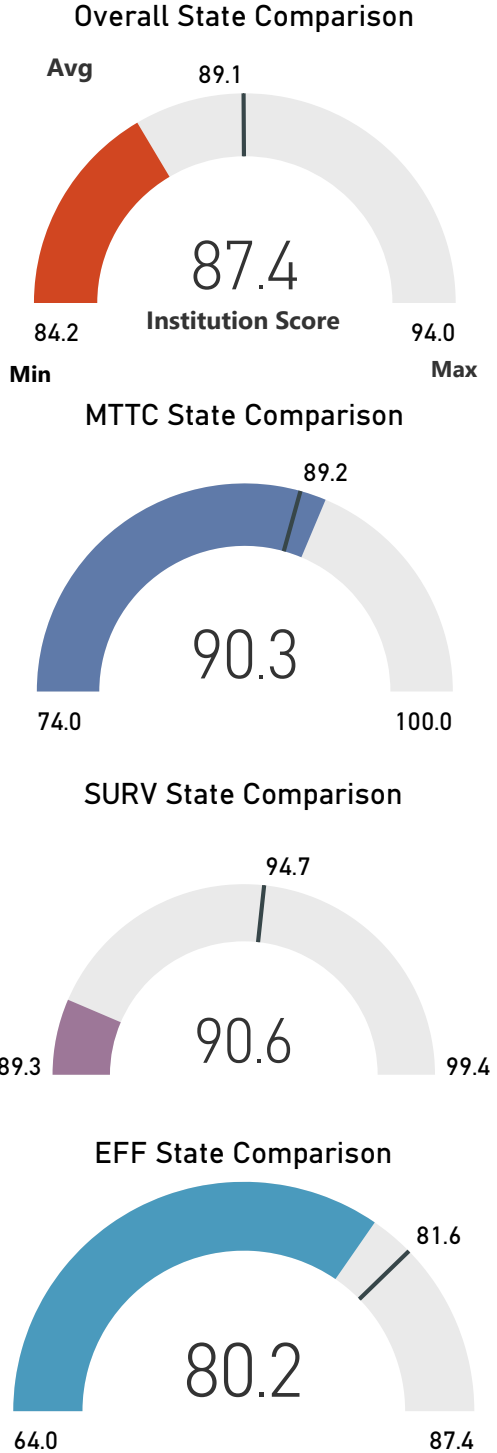

Adrian College

Albion College

Alma College

Andrews University

Aquinas College

Baker College

Calvin University

Central Michigan University

College for Creative Studies

Concordia University

Cornerstone University

Eastern Michigan University

Ferris State University

Grand Valley State University

Hope College

Lake Superior State University

Madonna University

Michigan State University

Northern Michigan University

Oakland University

Rochester College

Saginaw Valley State University

Siena Heights University

Spring Arbor University

University of Michigan- Ann Arbor

University of Michigan- Dearborn

University of Michigan- Flint

Wayne State University

Western Michigan University