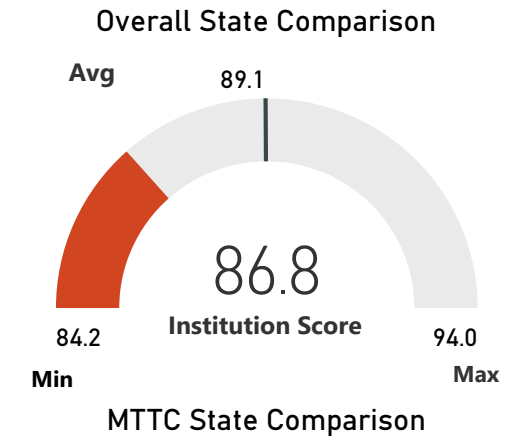

Adrian College

Albion College

Alma College

Andrews University

Aquinas College

Baker College

Calvin University

Central Michigan University

College for Creative Studies

Concordia University

Cornerstone University

Eastern Michigan University

Ferris State University

Grand Valley State University

Hope College

Lake Superior State University