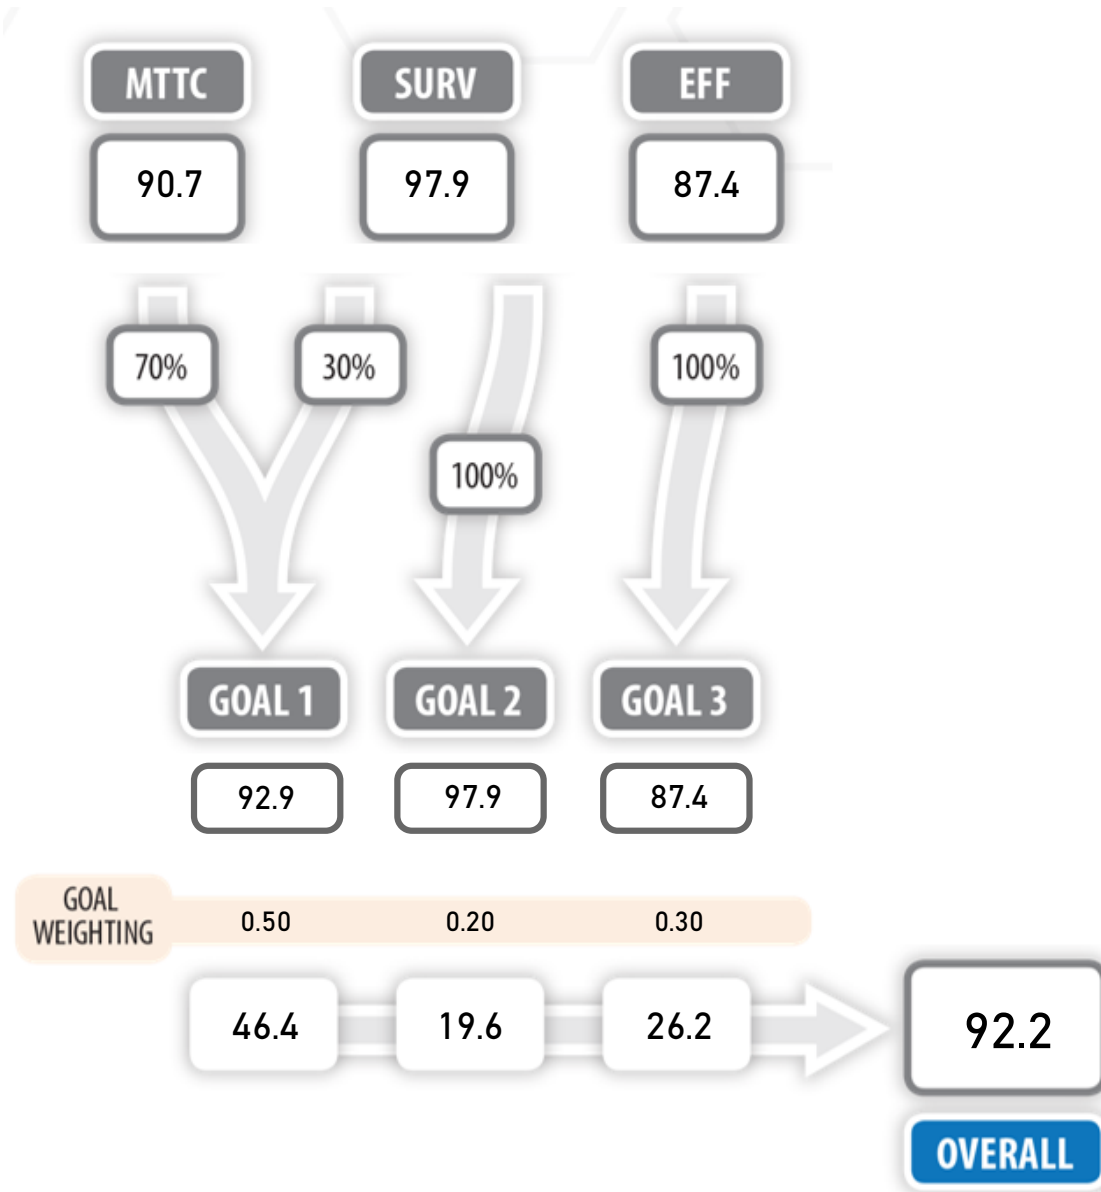

College for Creative Studies

Concordia University

Cornerstone University

Eastern Michigan University

Ferris State University

Grand Valley State University

Hope College

Lake Superior State University