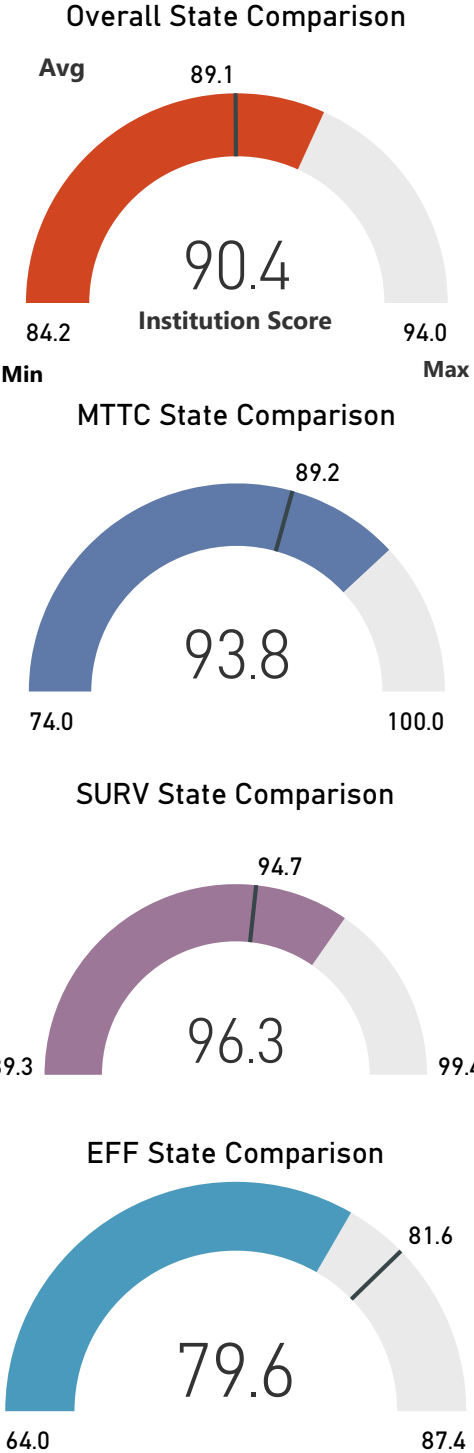

Adrian College

Albion College

Alma College

Andrews University

Aquinas College

Baker College

Calvin University

Central Michigan University

College for Creative Studies

Concordia University

Cornerstone University

Eastern Michigan University

Ferris State University

Grand Valley State University

Hope College

Lake Superior State University

Madonna University

Michigan State University

Northern Michigan University

Oakland University

Rochester College

Saginaw Valley State University

Siena Heights University

Spring Arbor University

University of Michigan- Ann Arbor

University of Michigan- Dearborn

University of Michigan- Flint

Wayne State University

Western Michigan University