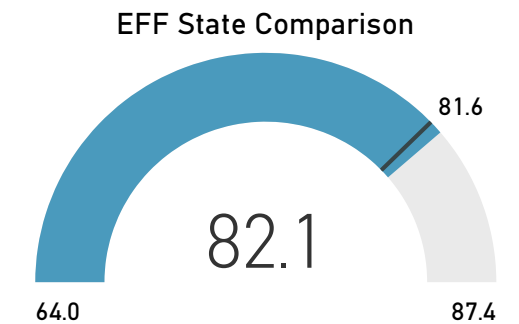

College for Creative Studies

Concordia University

Cornerstone University

Eastern Michigan University

Ferris State University

Grand Valley State University

Hope College

Lake Superior State University

Madonna University

Michigan State University

Northern Michigan University

Oakland University

Rochester College

Saginaw Valley State University

Siena Heights University

Spring Arbor University