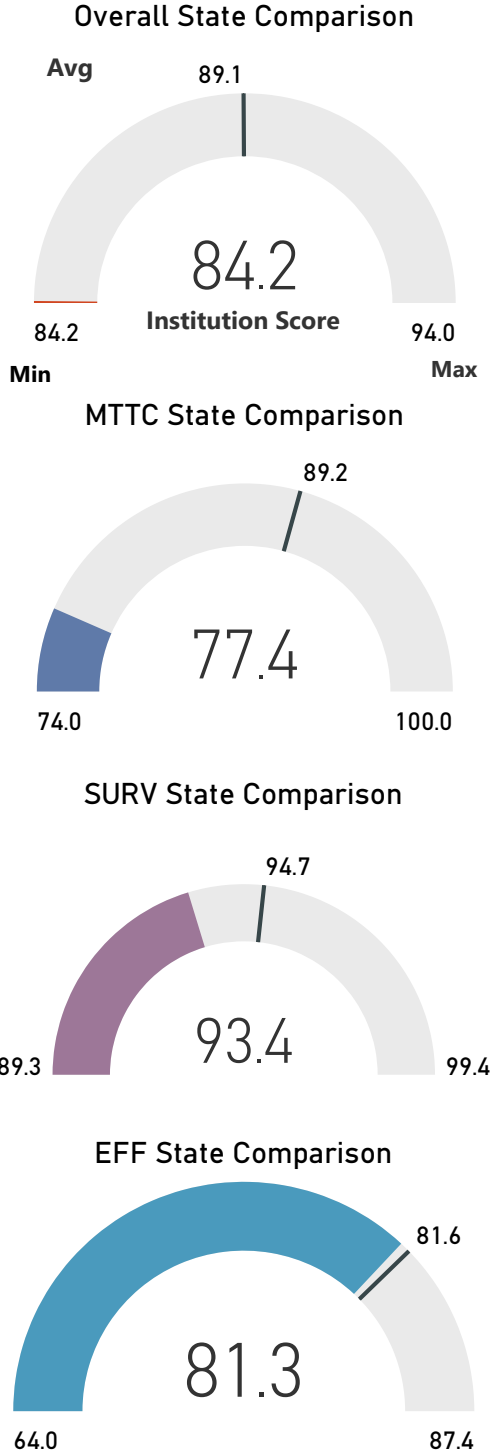

Adrian College

Albion College

Alma College

Andrews University

Aquinas College

Baker College

Calvin University

Central Michigan University

College for Creative Studies

Concordia University

Cornerstone University

Eastern Michigan University

Ferris State University

Grand Valley State University

Hope College

Lake Superior State University

Madonna University

Michigan State University

Northern Michigan University

Oakland University

Rochester College

Saginaw Valley State University

Siena Heights University

Spring Arbor University

University of Michigan- Ann Arbor

University of Michigan- Dearborn

University of Michigan- Flint

Wayne State University

Western Michigan University