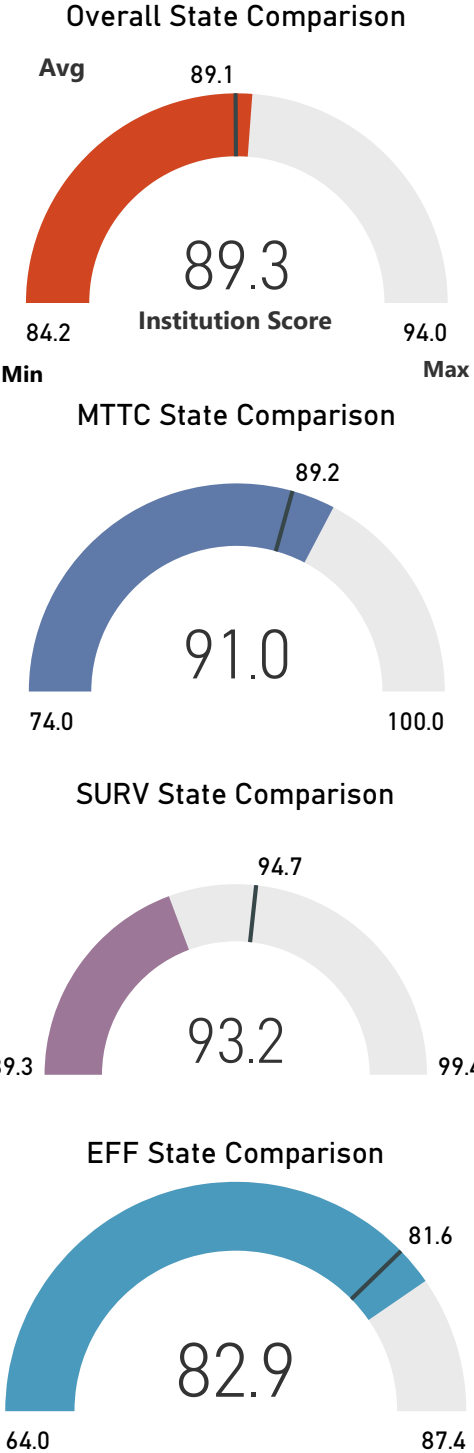

Adrian College

Albion College

Alma College

Andrews University

Aquinas College

Baker College

Calvin University

Central Michigan University

College for Creative Studies

Concordia University

Cornerstone University

Eastern Michigan University

Ferris State University

Grand Valley State University

Hope College

Lake Superior State University

Madonna University

Michigan State University

Northern Michigan University

Oakland University

Rochester College

Saginaw Valley State University

Siena Heights University

Spring Arbor University

University of Michigan- Ann Arbor

University of Michigan- Dearborn

University of Michigan- Flint

Wayne State University

Western Michigan University