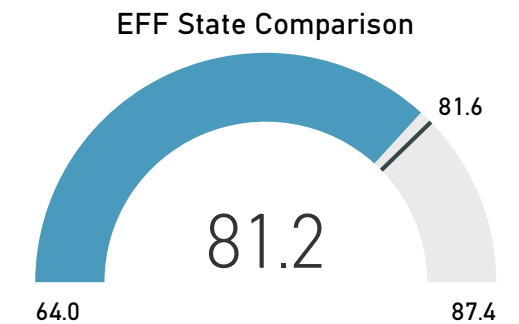

Adrian College

Albion College

Alma College

Andrews University

Aquinas College

Baker College

Calvin University

Central Michigan University

College for Creative Studies

Concordia University

Cornerstone University

Eastern Michigan University

Ferris State University

Grand Valley State University

Hope College

Lake Superior State University