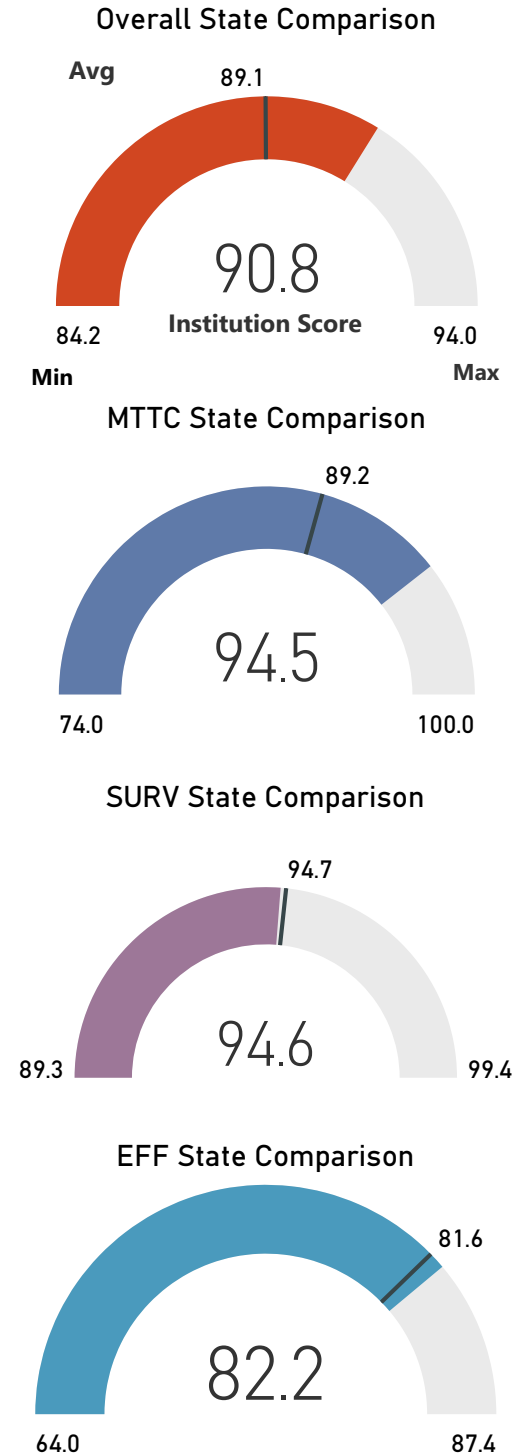

Adrian College

Albion College

Alma College

Andrews University

Aquinas College

Baker College

Calvin University

Central Michigan University

College for Creative Studies

Concordia University

Cornerstone University

Eastern Michigan University

Ferris State University

Grand Valley State University

Hope College

Lake Superior State University

Madonna University

Michigan State University

Northern Michigan University

Oakland University

Rochester College

Saginaw Valley State University

Siena Heights University

Spring Arbor University

University of Michigan- Ann Arbor

University of Michigan- Dearborn

University of Michigan- Flint

Wayne State University

Western Michigan University