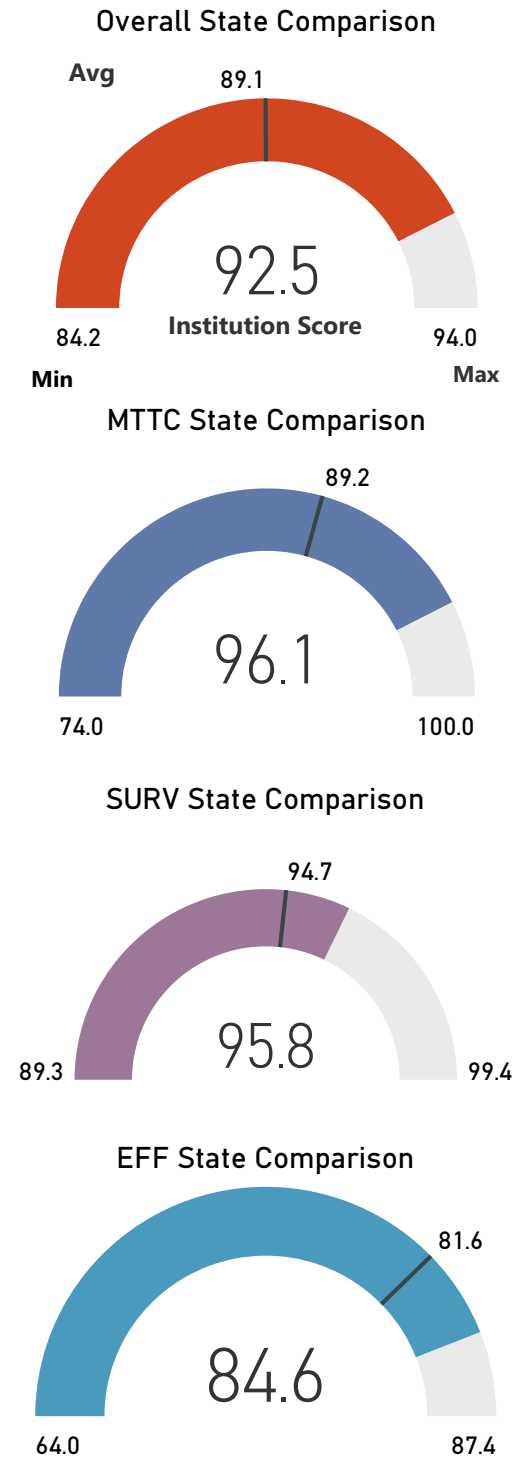

Adrian College

Albion College

Alma College

Andrews University

Aquinas College

Baker College

Calvin University

Central Michigan University

College for Creative Studies

Concordia University

Cornerstone University

Eastern Michigan University

Ferris State University

Grand Valley State University

Hope College

Lake Superior State University

Madonna University

Michigan State University

Northern Michigan University

Oakland University

Rochester College

Saginaw Valley State University

Siena Heights University

Spring Arbor University

University of Michigan- Ann Arbor

University of Michigan- Dearborn

University of Michigan- Flint

Wayne State University

Western Michigan University