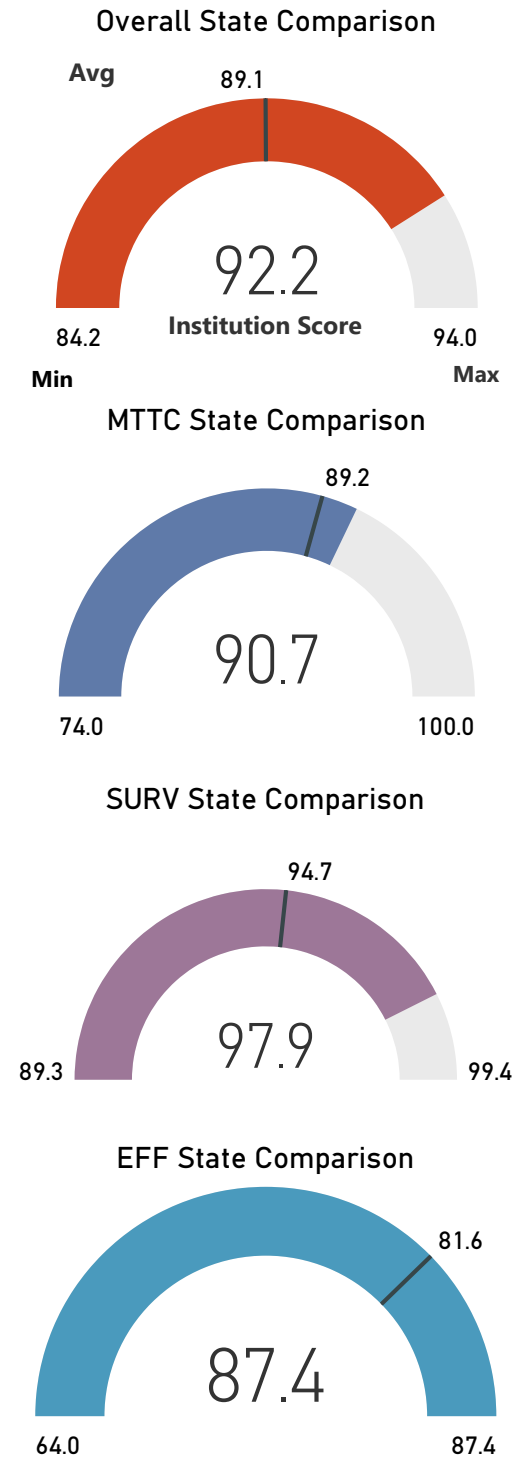

Adrian College

Albion College

Alma College

Andrews University

Aquinas College

Baker College

Calvin University

Central Michigan University

College for Creative Studies

Concordia University

Cornerstone University

Eastern Michigan University

Ferris State University

Grand Valley State University

Hope College

Lake Superior State University

Madonna University

Michigan State University

Northern Michigan University

Oakland University

Rochester College

Saginaw Valley State University

Siena Heights University

Spring Arbor University

University of Michigan- Ann Arbor

University of Michigan- Dearborn

University of Michigan- Flint

Wayne State University

Western Michigan University