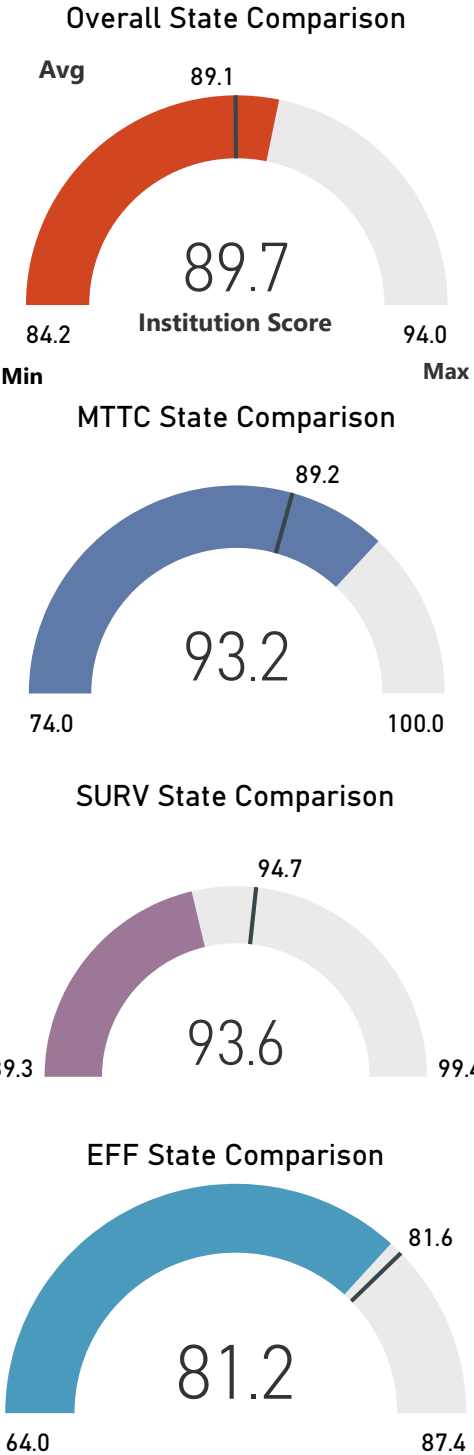

Adrian College

Albion College

Alma College

Andrews University

Aquinas College

Baker College

Calvin University

Central Michigan University

College for Creative Studies

Concordia University

Cornerstone University

Eastern Michigan University

Ferris State University

Grand Valley State University

Hope College

Lake Superior State University

Madonna University

Michigan State University

Northern Michigan University

Oakland University

Rochester College

Saginaw Valley State University

Siena Heights University

Spring Arbor University

University of Michigan- Ann Arbor

University of Michigan- Dearborn

University of Michigan- Flint

Wayne State University

Western Michigan University