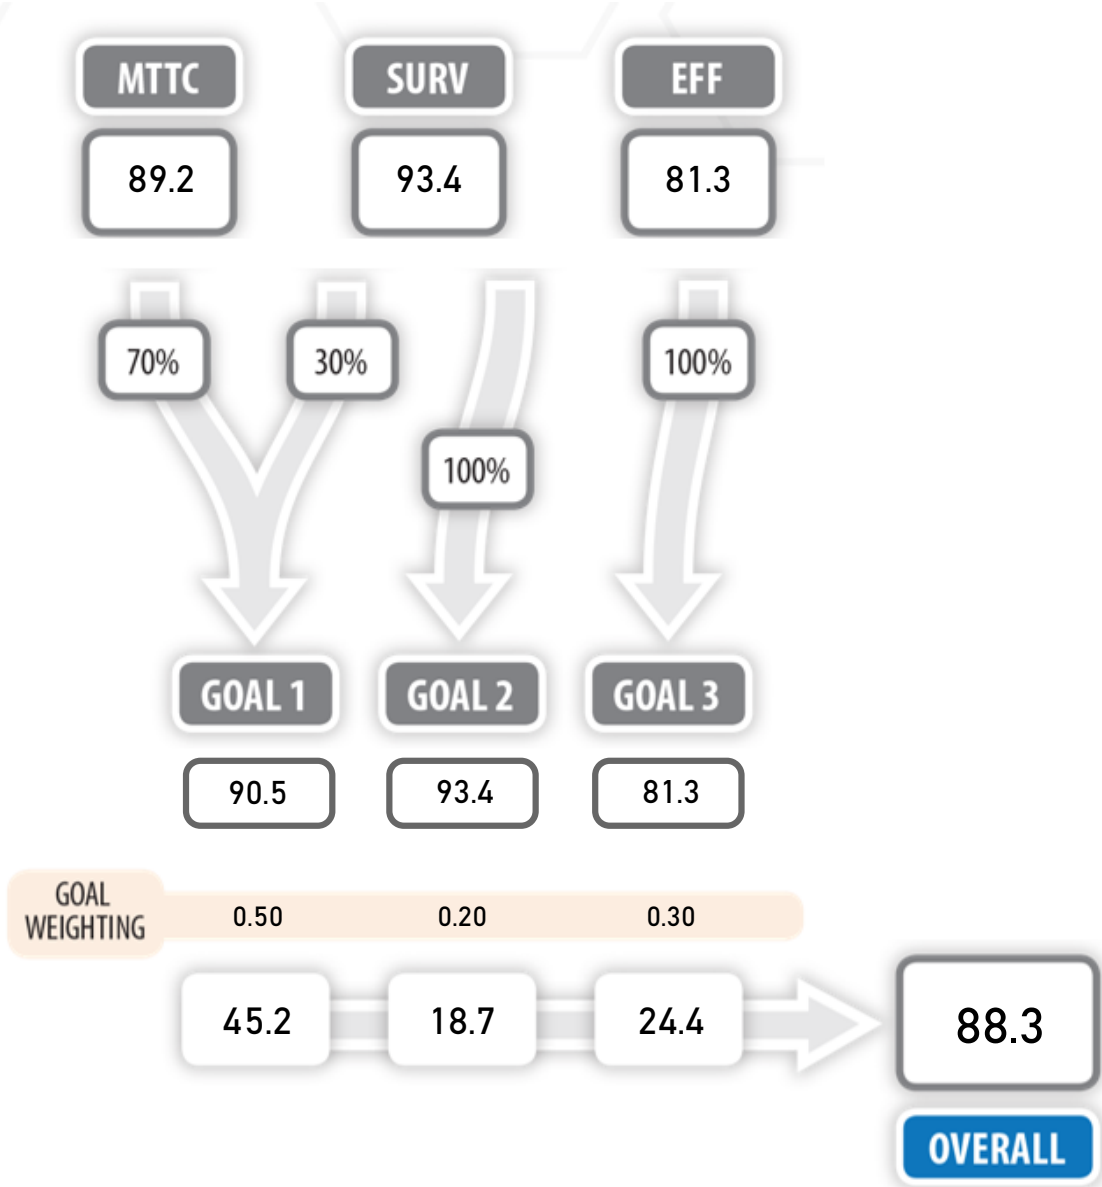

College for Creative Studies

Concordia University

Cornerstone University

Eastern Michigan University

Ferris State University

Grand Valley State University

Hope College

Lake Superior State University