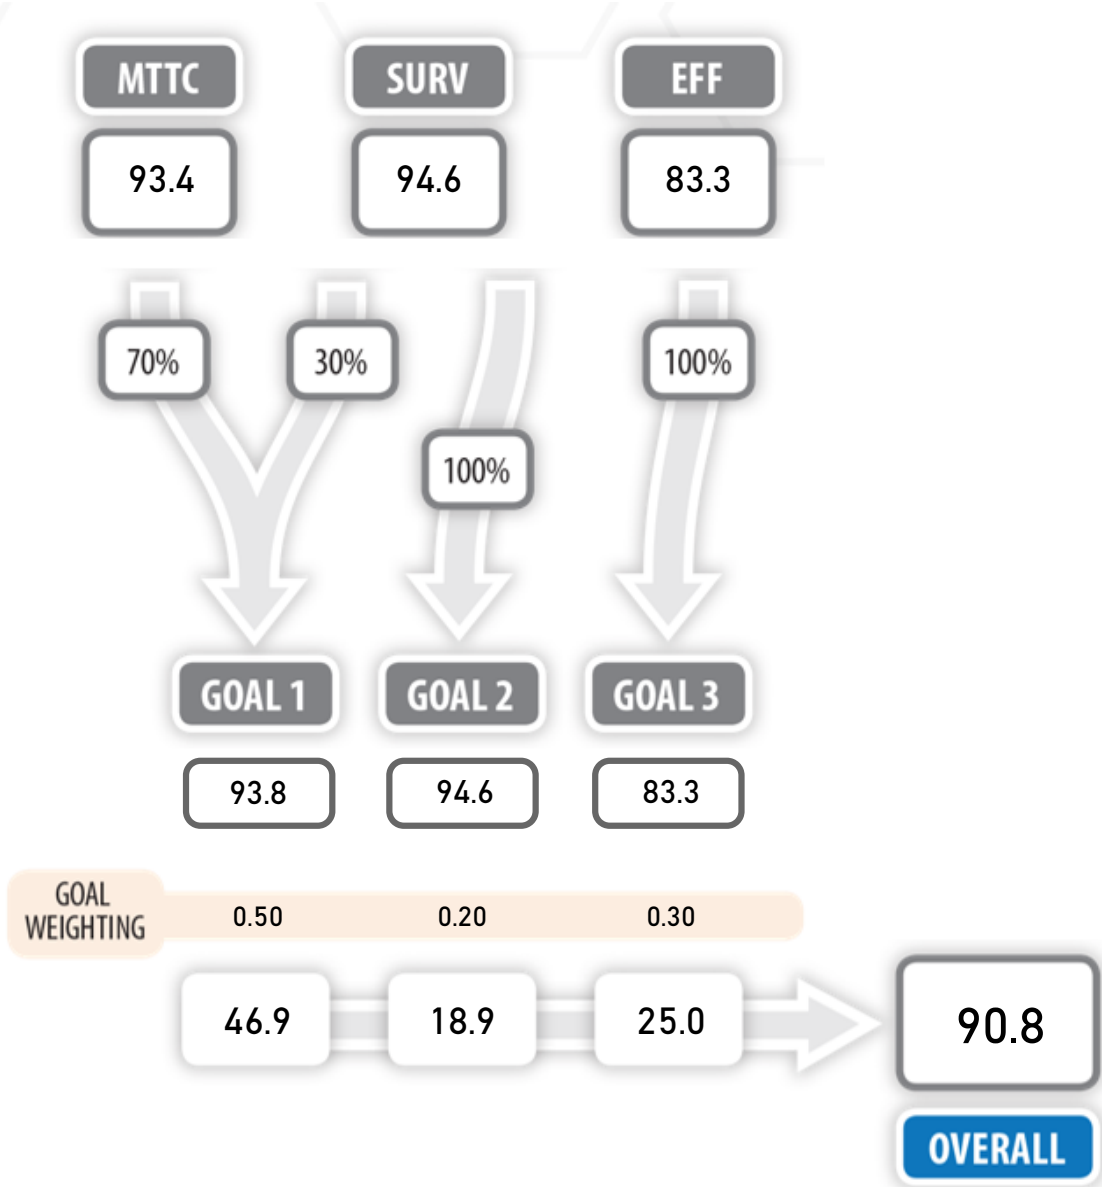

Madonna University