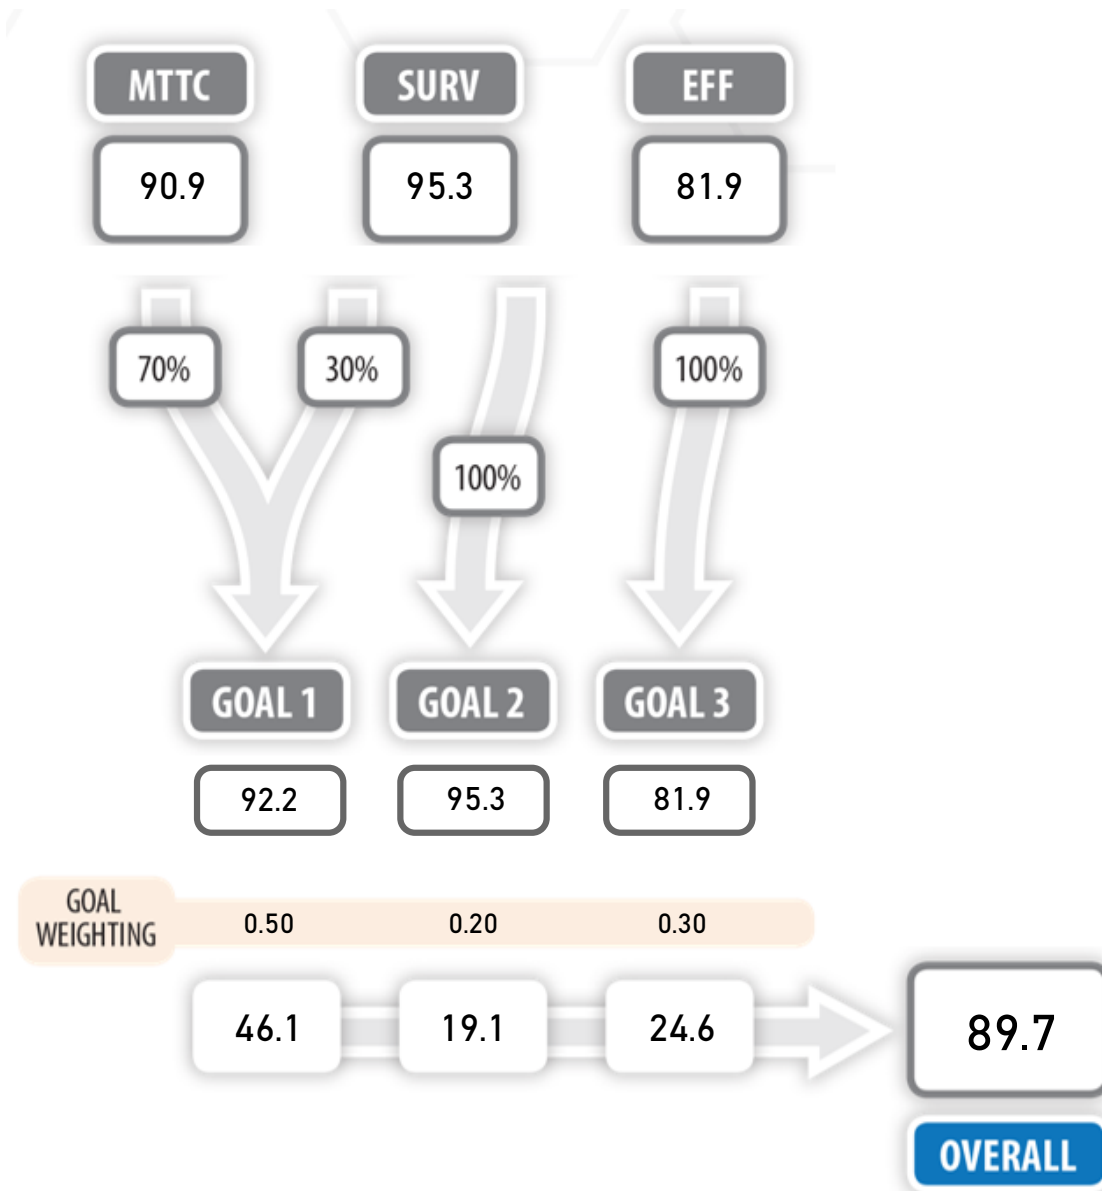

College for Creative Studies

Concordia University

Cornerstone University

Eastern Michigan University

Ferris State University

Grand Valley State University

Hope College

Lake Superior State University