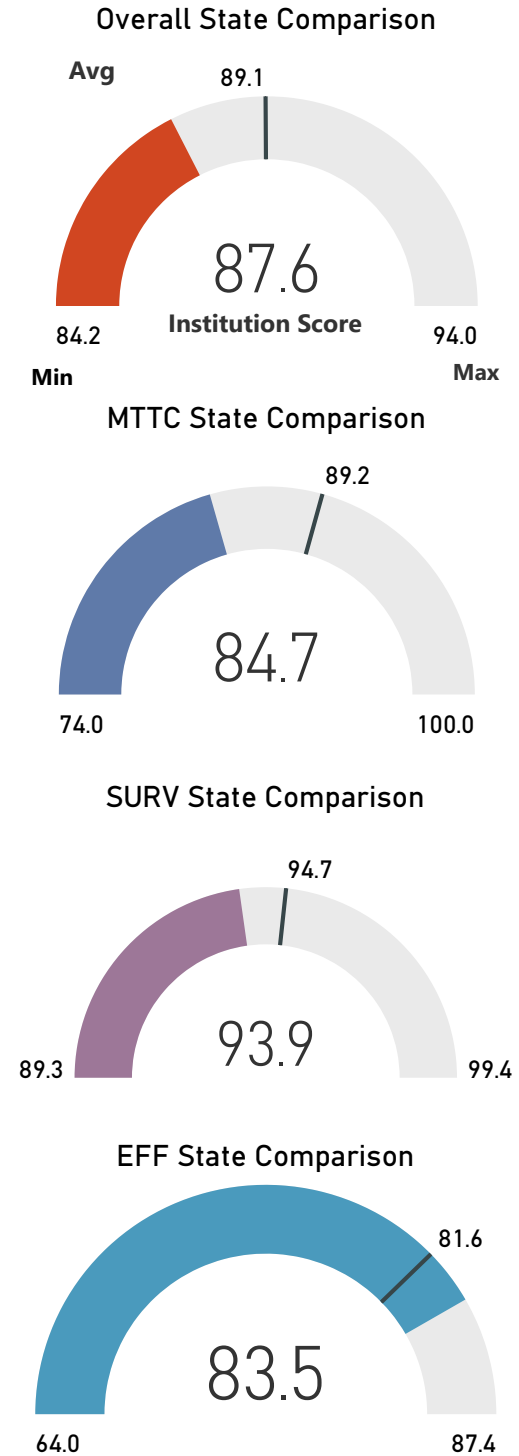

Adrian College

Albion College

Alma College

Andrews University

Aquinas College

Baker College

Calvin University

Central Michigan University

College for Creative Studies

Concordia University

Cornerstone University

Eastern Michigan University

Ferris State University

Grand Valley State University

Hope College

Lake Superior State University

Madonna University

Michigan State University

Northern Michigan University

Oakland University

Rochester College

Saginaw Valley State University

Siena Heights University

Spring Arbor University

University of Michigan- Ann Arbor

University of Michigan- Dearborn

University of Michigan- Flint

Wayne State University

Western Michigan University