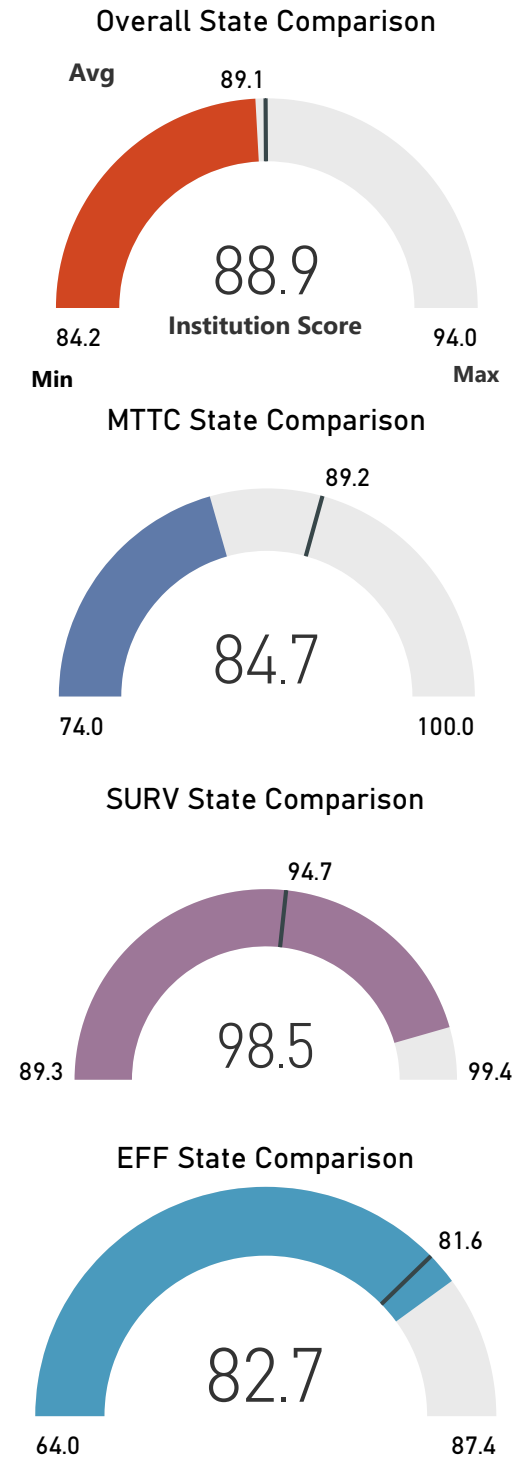

Adrian College

Albion College

Alma College

Andrews University

Aquinas College

Baker College

Calvin University

Central Michigan University

College for Creative Studies

Concordia University

Cornerstone University

Eastern Michigan University

Ferris State University

Grand Valley State University

Hope College

Lake Superior State University

Madonna University

Michigan State University

Northern Michigan University

Oakland University

Rochester College

Saginaw Valley State University

Siena Heights University

Spring Arbor University

University of Michigan- Ann Arbor

University of Michigan- Dearborn

University of Michigan- Flint

Wayne State University

Western Michigan University