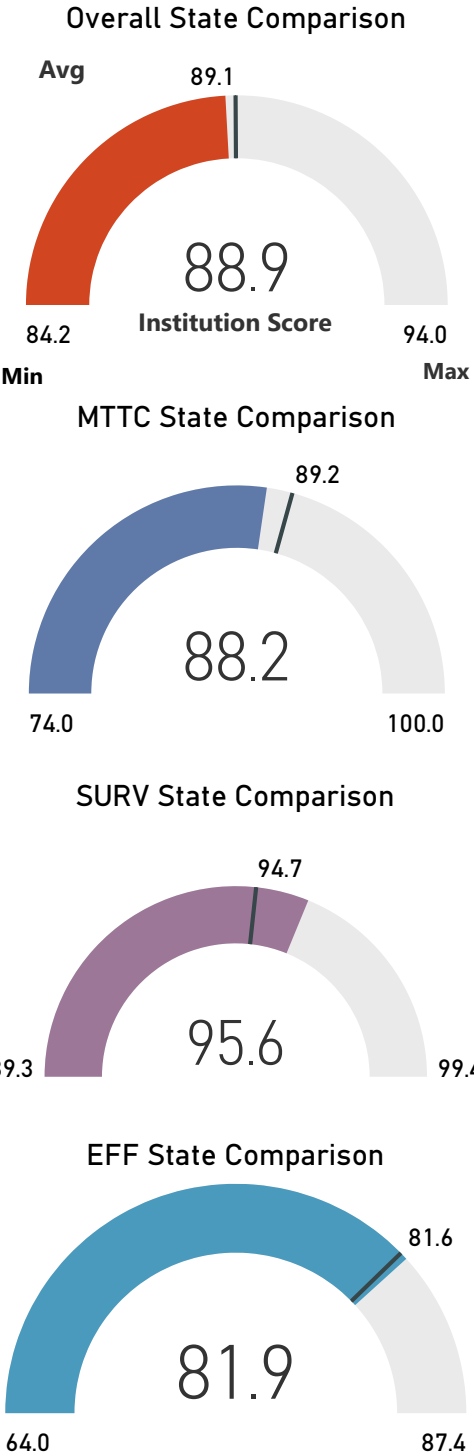

Adrian College

Albion College

Alma College

Andrews University

Aquinas College

Baker College

Calvin University

Central Michigan University

College for Creative Studies

Concordia University

Cornerstone University

Eastern Michigan University

Ferris State University

Grand Valley State University

Hope College

Lake Superior State University

Madonna University

Michigan State University

Northern Michigan University

Oakland University

Rochester College

Saginaw Valley State University

Siena Heights University

Spring Arbor University

University of Michigan- Ann Arbor

University of Michigan- Dearborn

University of Michigan- Flint

Wayne State University

Western Michigan University