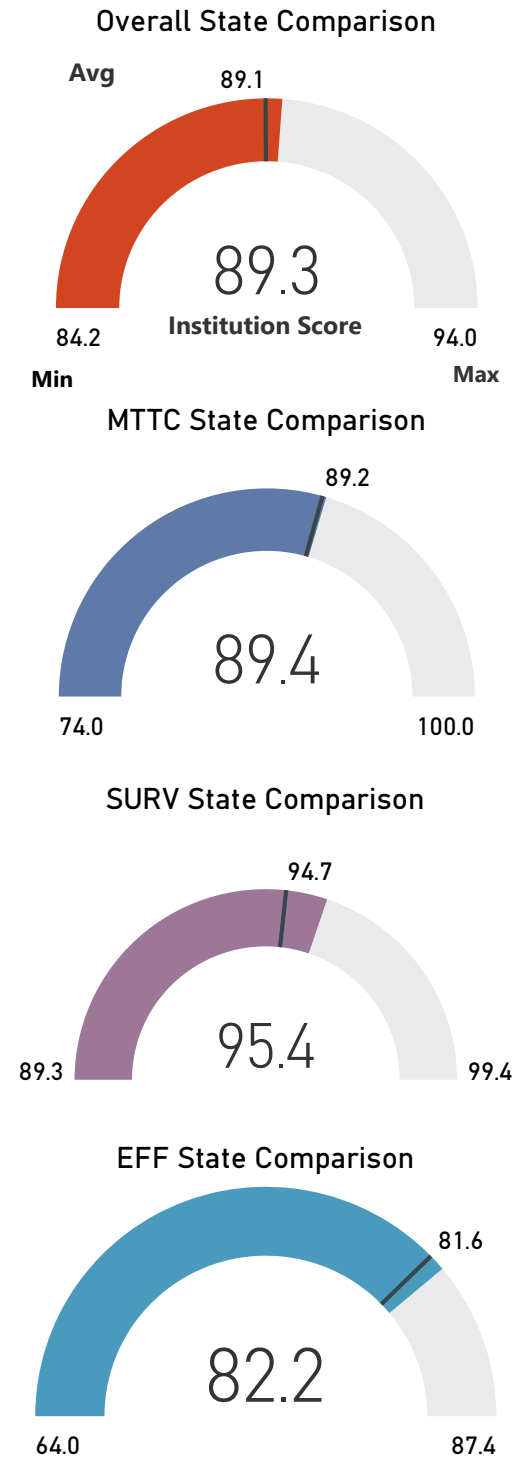

Adrian College

Albion College

Alma College

Andrews University

Aquinas College

Baker College

Calvin University

Central Michigan University

College for Creative Studies

Concordia University

Cornerstone University

Eastern Michigan University

Ferris State University

Grand Valley State University

Hope College

Lake Superior State University

Madonna University

Michigan State University

Northern Michigan University

Oakland University

Rochester College

Saginaw Valley State University

Siena Heights University

Spring Arbor University

University of Michigan- Ann Arbor

University of Michigan- Dearborn

University of Michigan- Flint

Wayne State University

Western Michigan University