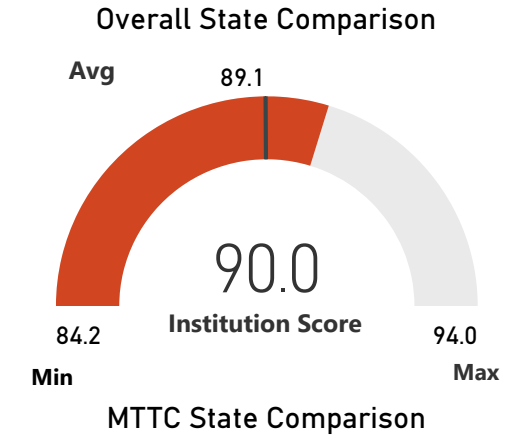

Adrian College

Albion College

Alma College

Andrews University

Aquinas College

Baker College

Calvin University

Central Michigan University

College for Creative Studies

Concordia University

Cornerstone University

Eastern Michigan University

Ferris State University

Grand Valley State University

Hope College

Lake Superior State University