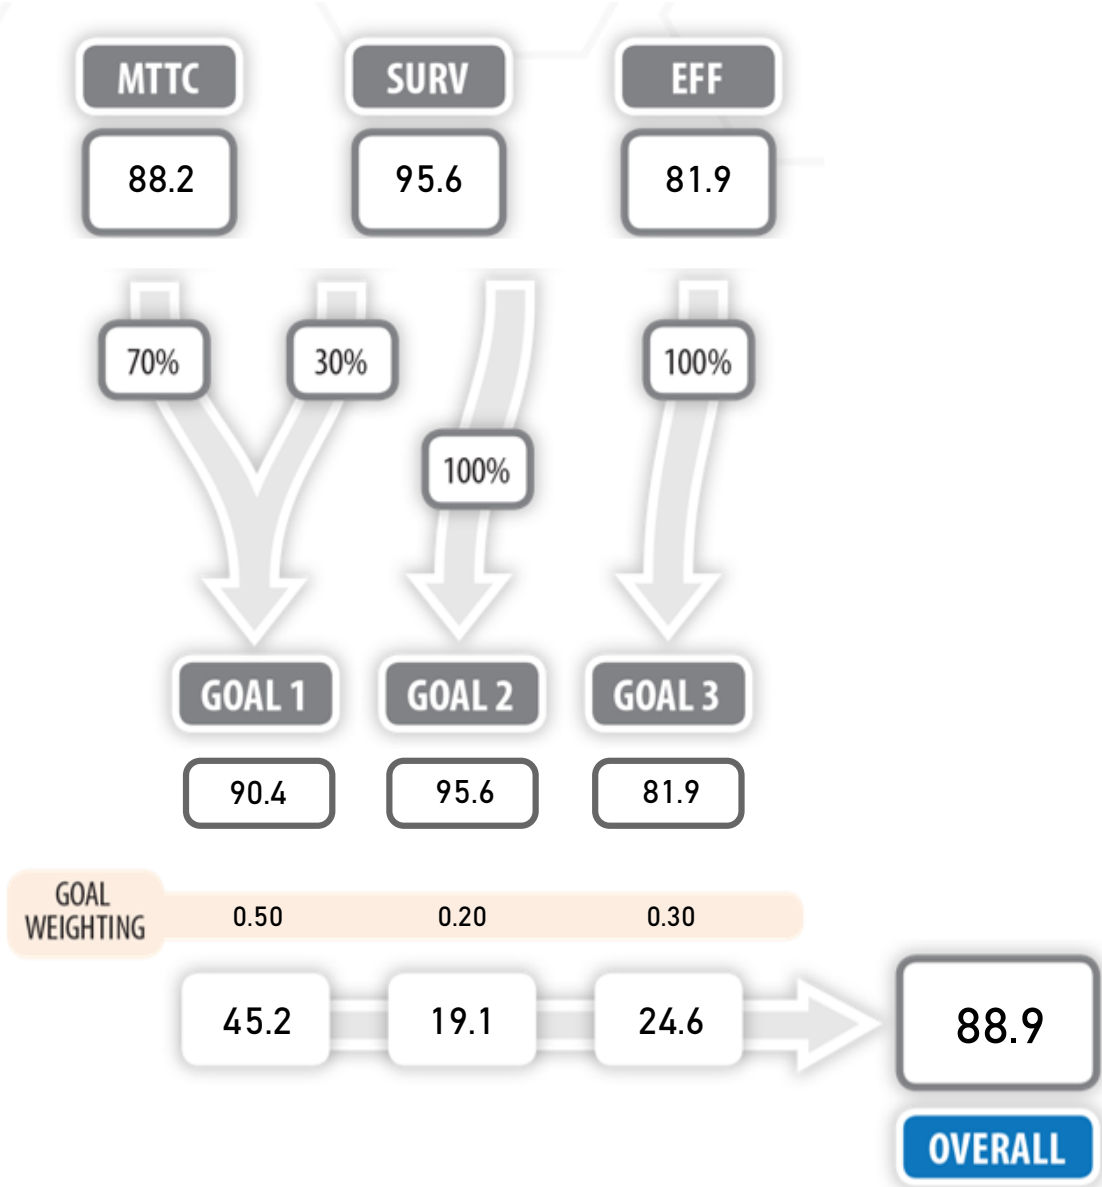

College for Creative Studies

Concordia University

Cornerstone University

Eastern Michigan University

Ferris State University

Grand Valley State University

Hope College

Lake Superior State University