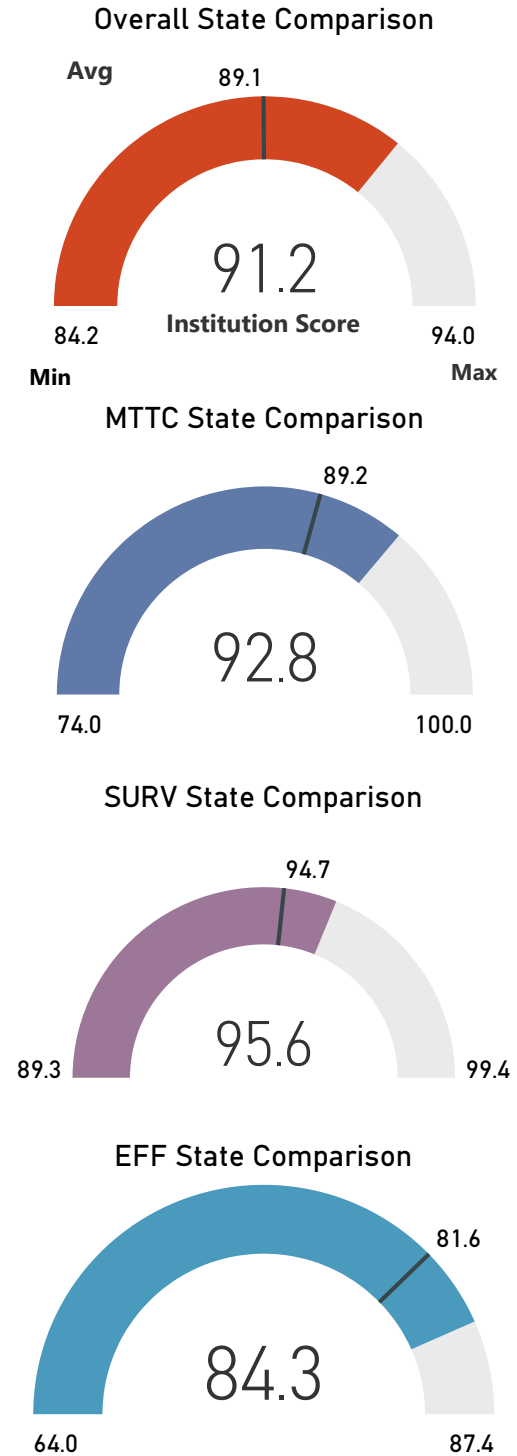

Adrian College

Albion College

Alma College

Andrews University

Aquinas College

Baker College

Calvin University

Central Michigan University

College for Creative Studies

Concordia University

Cornerstone University

Eastern Michigan University

Ferris State University

Grand Valley State University

Hope College

Lake Superior State University

Madonna University

Michigan State University

Northern Michigan University

Oakland University

Rochester College

Saginaw Valley State University

Siena Heights University

Spring Arbor University

University of Michigan- Ann Arbor

University of Michigan- Dearborn

University of Michigan- Flint

Wayne State University

Western Michigan University