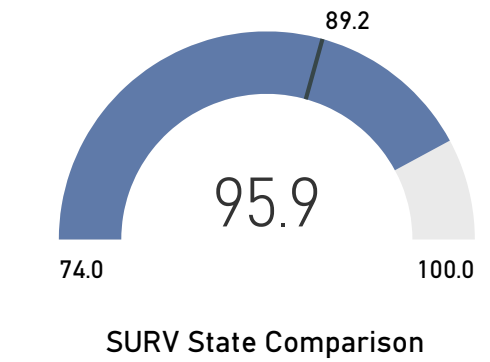

College for Creative Studies

Concordia University

Cornerstone University

Eastern Michigan University

Ferris State University

Grand Valley State University

Hope College

Lake Superior State University