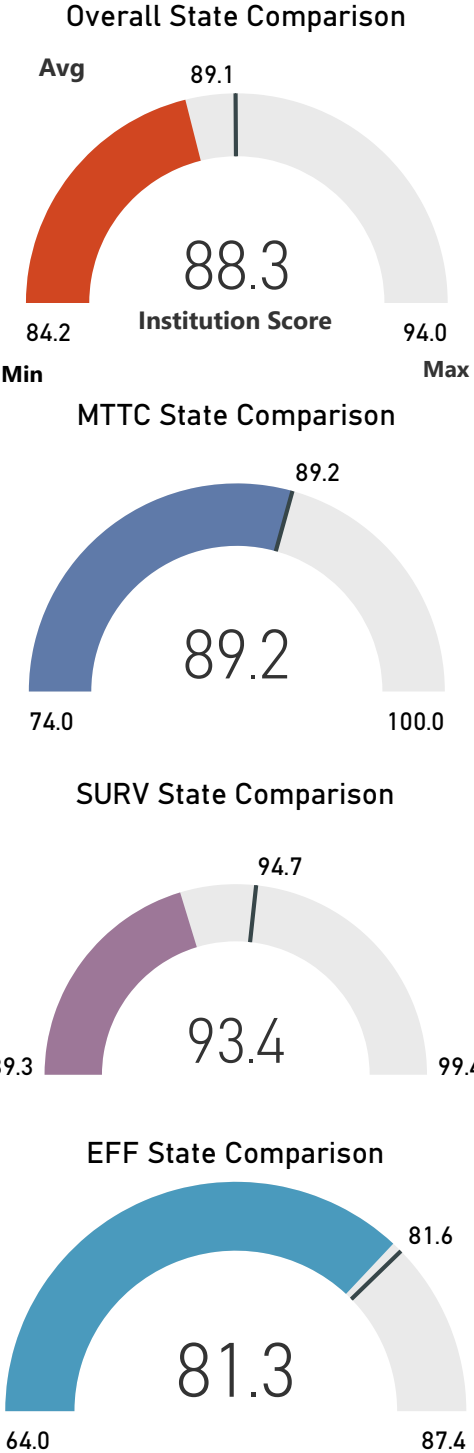

Adrian College

Albion College

Alma College

Andrews University

Aquinas College

Baker College

Calvin University

Central Michigan University

College for Creative Studies

Concordia University

Cornerstone University

Eastern Michigan University

Ferris State University

Grand Valley State University

Hope College

Lake Superior State University

Madonna University

Michigan State University

Northern Michigan University

Oakland University

Rochester College

Saginaw Valley State University

Siena Heights University

Spring Arbor University

University of Michigan- Ann Arbor

University of Michigan- Dearborn

University of Michigan- Flint

Wayne State University

Western Michigan University