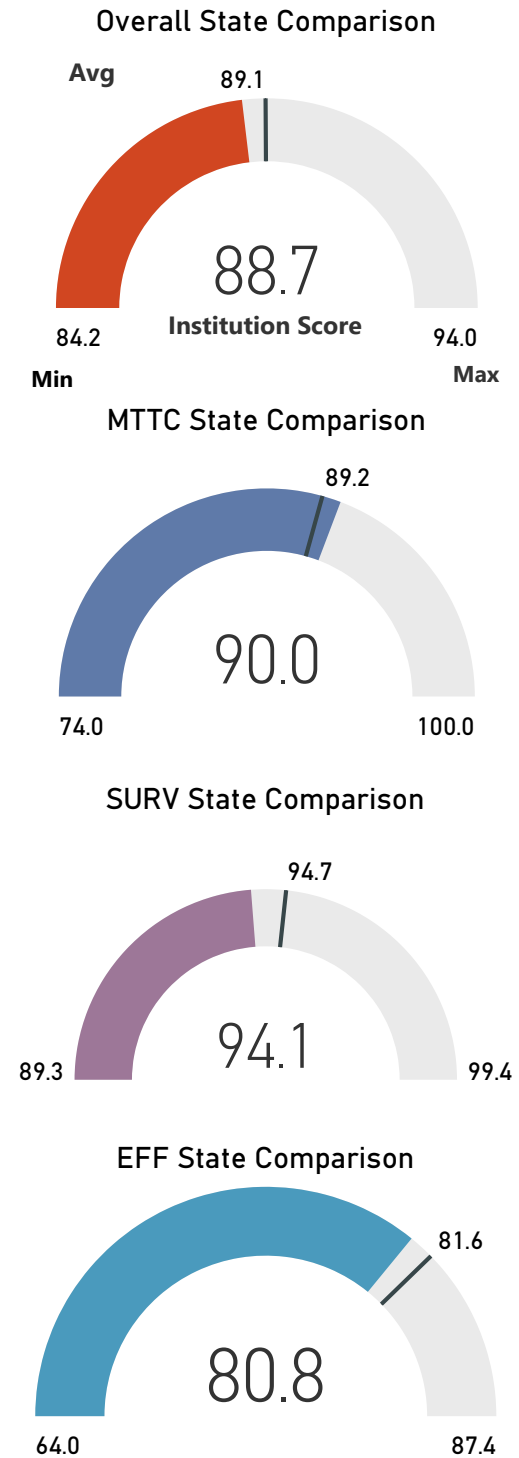

Adrian College

Albion College

Alma College

Andrews University

Aquinas College

Baker College

Calvin University

Central Michigan University

College for Creative Studies

Concordia University

Cornerstone University

Eastern Michigan University

Ferris State University

Grand Valley State University

Hope College

Lake Superior State University

Madonna University

Michigan State University

Northern Michigan University

Oakland University

Rochester College

Saginaw Valley State University

Siena Heights University

Spring Arbor University

University of Michigan- Ann Arbor

University of Michigan- Dearborn

University of Michigan- Flint

Wayne State University

Western Michigan University