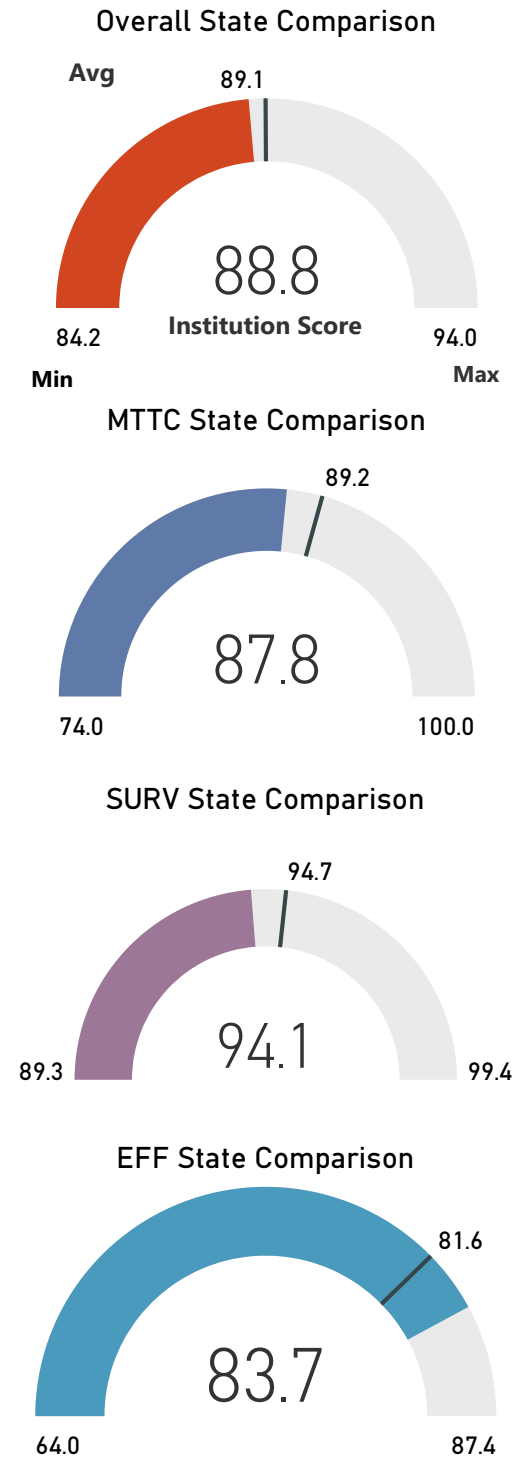

Adrian College

Albion College

Alma College

Andrews University

Aquinas College

Baker College

Calvin University

Central Michigan University

College for Creative Studies

Concordia University

Cornerstone University

Eastern Michigan University

Ferris State University

Grand Valley State University

Hope College

Lake Superior State University

Madonna University

Michigan State University

Northern Michigan University

Oakland University

Rochester College

Saginaw Valley State University

Siena Heights University

Spring Arbor University

University of Michigan- Ann Arbor

University of Michigan- Dearborn

University of Michigan- Flint

Wayne State University

Western Michigan University