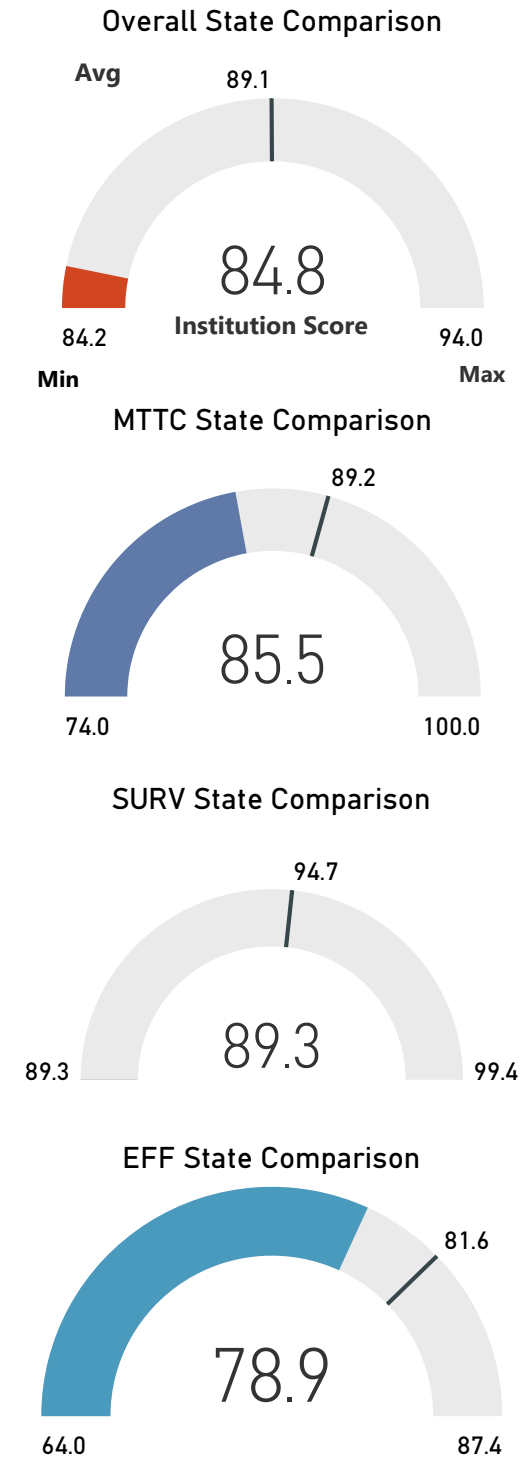

Adrian College

Albion College

Alma College

Andrews University

Aquinas College

Baker College

Calvin University

Central Michigan University

College for Creative Studies

Concordia University

Cornerstone University

Eastern Michigan University

Ferris State University

Grand Valley State University

Hope College

Lake Superior State University

Madonna University

Michigan State University

Northern Michigan University

Oakland University

Rochester College

Saginaw Valley State University

Siena Heights University

Spring Arbor University

University of Michigan- Ann Arbor

University of Michigan- Dearborn

University of Michigan- Flint

Wayne State University

Western Michigan University