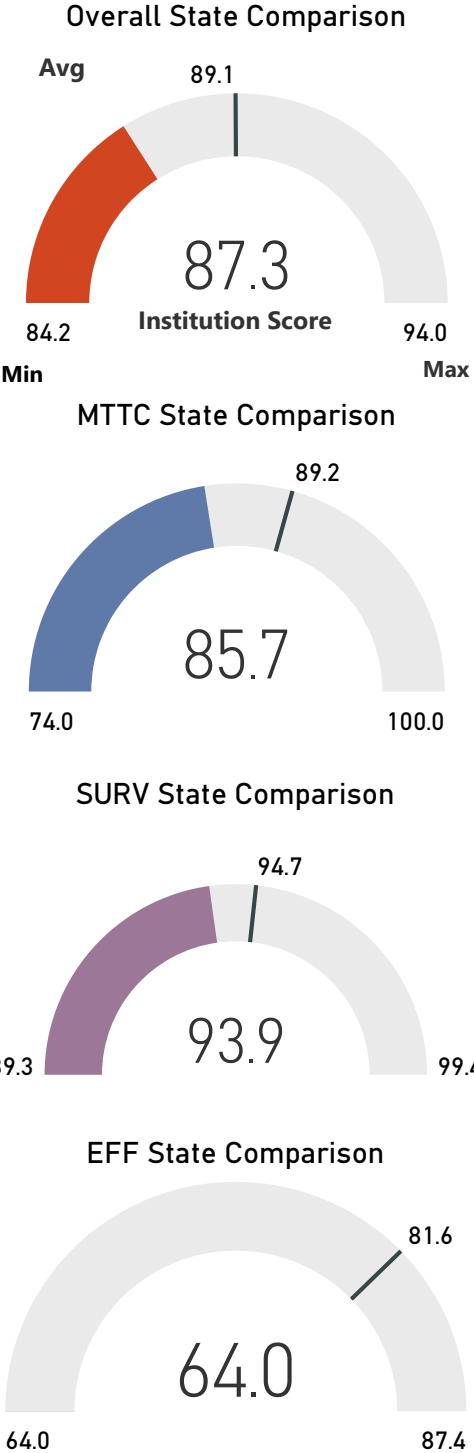

Adrian College

Albion College

Alma College

Andrews University

Aquinas College

Baker College

Calvin University

Central Michigan University

College for Creative Studies

Concordia University

Cornerstone University

Eastern Michigan University

Ferris State University

Grand Valley State University

Hope College

Lake Superior State University

Madonna University

Michigan State University

Northern Michigan University

Oakland University

Rochester College

Saginaw Valley State University

Siena Heights University

Spring Arbor University

University of Michigan- Ann Arbor

University of Michigan- Dearborn

University of Michigan- Flint

Wayne State University

Western Michigan University