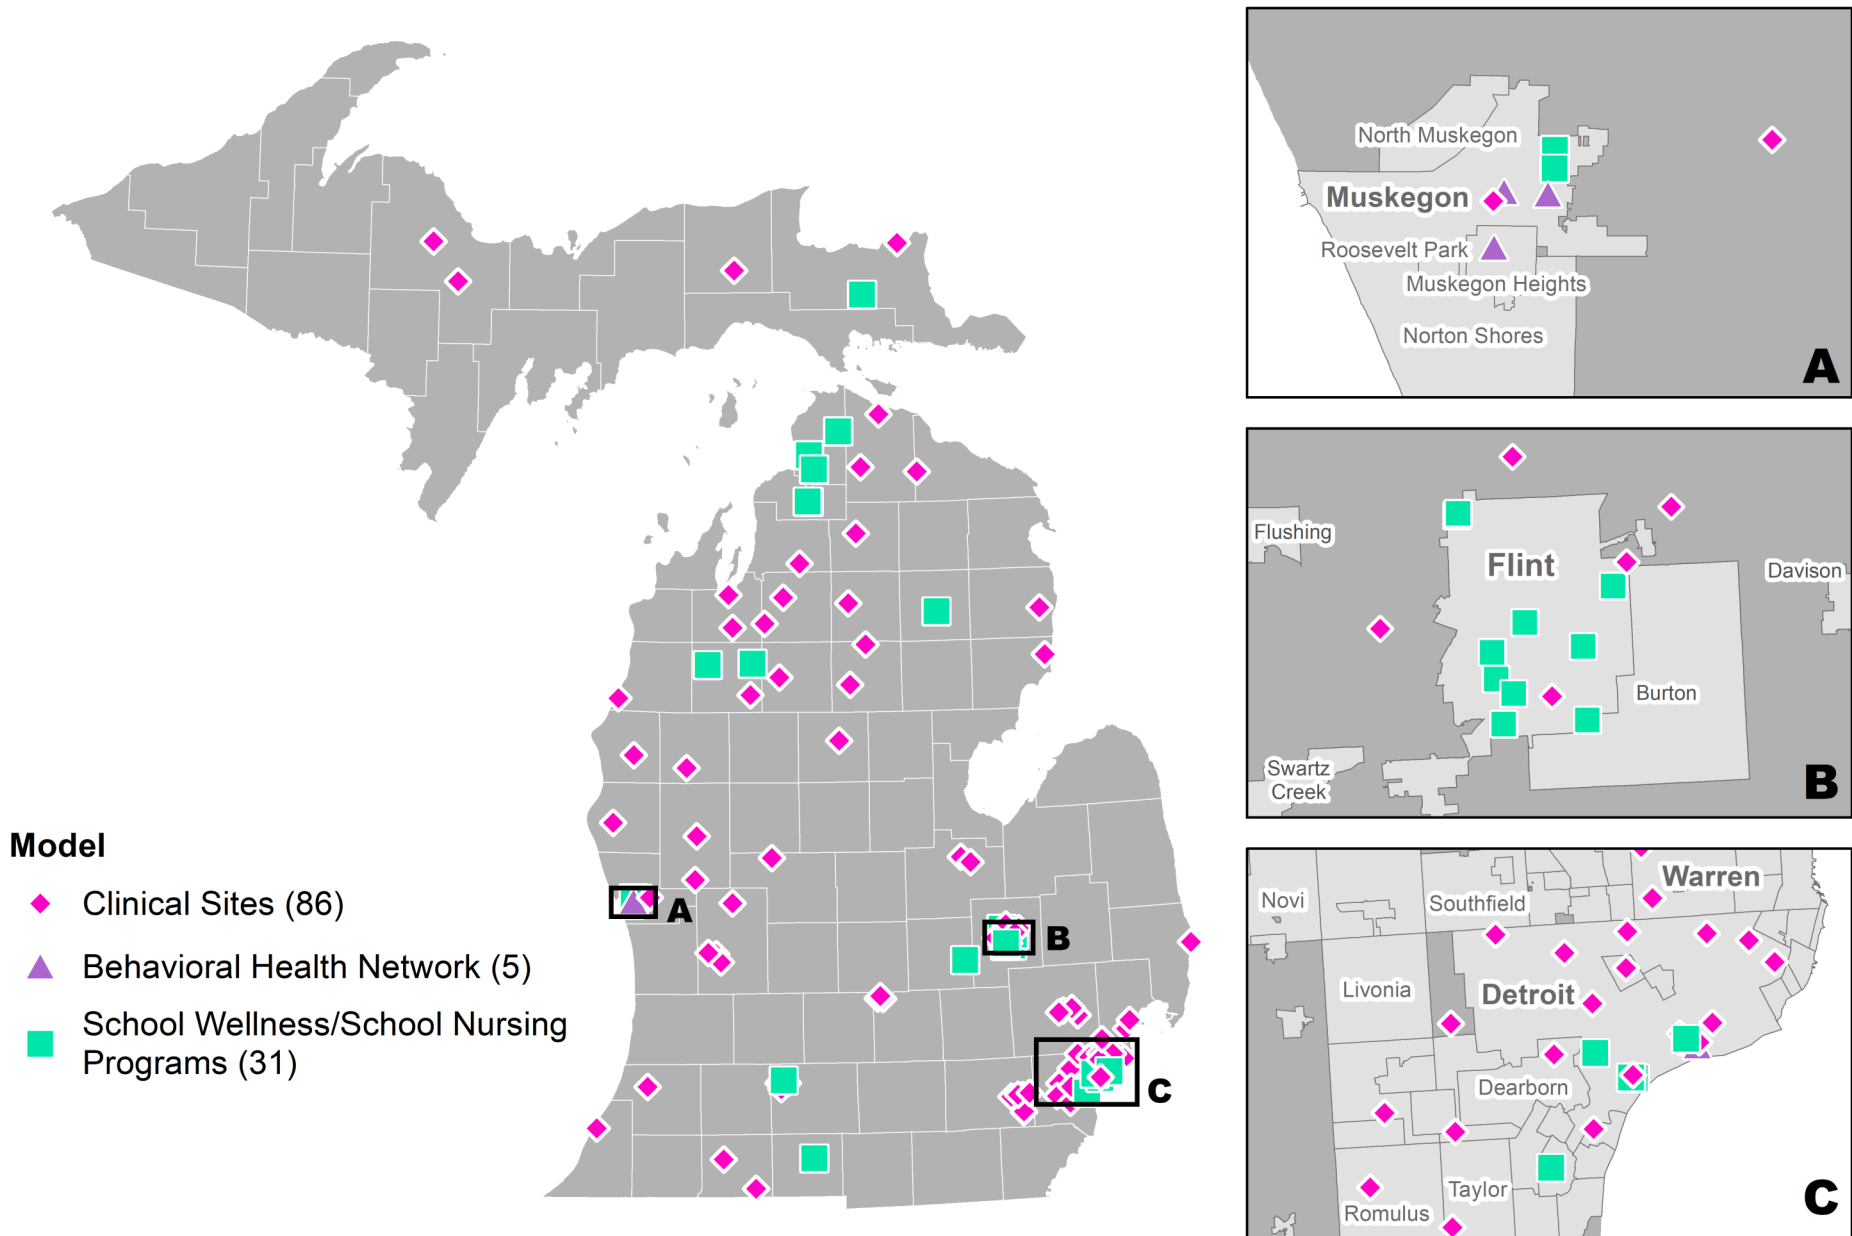

## Fiscal Year 2021 Sites (February Update)

<b>CAHC Sites by County</b>	<b>City</b>	<b>CAHC Sites by County (continued)</b>	<b>City</b>
<b>Alcona</b>		<b>Marquette</b>	
Tiger Health Extension	Lincoln	Gwinn Teen Health Clinic	Gwinn
<b>Antrim</b>		Hematite Health Center	Ishpeming
Ironmen Health Center	Mancelona	<b>Mason</b>	
<b>Berrien</b>		Eastern Adolescent Health Center	Custer
Benton Harbor Student Health Center	Benton Harbor	<b>Missaukee</b>	
<b>Calhoun</b>		Lake City Adolescent Health Center	Lake City
Battle Creek Central Student Health Center	Battle Creek	<b>Montcalm</b>	
Lakeview Health Center	Battle Creek	Lakeview Youth Clinic	Lakeview
Springfield Middle School	Springfield	<b>Muskegon</b>	
<b>Cheboygan</b>		Muskegon HS Teen Health Center	Muskegon
Cheboygan Health Center	Cheboygan	Oakridge Teen Health Center	Muskegon
Inland Lakes Secondary School	Indian River	<b>Newaygo</b>	
<b>Chippewa</b>		Grant Teen Health Center	Grant
Sault Health Adolescent Health Care Center	Sault Ste. Marie	White Cloud Child & Adolescent Health Center	White Cloud
<b>Clare</b>		<b>Oakland</b>	
Harrison Middle/ High School	Harrison	Avondale High School	Auburn Hills
<b>Crawford</b>		Children’s Village Health Center	Pontiac
Viking Wellness Center	Grayling	Pontiac Middle School Health Center	Pontiac
<b>Genesee</b>		Pontiac Teen Health Center	Pontiac
RAHS—Beecher Teen Health Center	Mt. Morris	Waterford Teen Health Center	Waterford
RAHS—Carman Ainsworth HS Health Center	Flint	<b>Oceana</b>	
RAHS—Kearsley High School Health Center	Flint	Shelby Adolescent Health Center	Shelby
RAHS—Richfield Public School Academy	Flint	<b>Otsego</b>	
RAHS—International Academy of Flint	Flint	Gaylord High School Health Center	Gaylord
<b>Grand Traverse</b>		<b>Presque Isle</b>	
K Town Youth Health Center	Kingsley	Onaway Health Center	Onaway
Youth Health & Wellness Center	Traverse City	<b>Roscommon</b>	
<b>Ingham</b>		Houghton Lake HS Health Center	Houghton Lake
Eastern High School Health Center	Lansing	Roscommon MS Health Center	Roscommon
Sexton Health Center	Lansing	<b>Saginaw</b>	
Willow Health Center	Lansing	Arthur Hill School-Based Health Center	Saginaw
<b>Iosco</b>		Saginaw High School-Based Health Center	Saginaw
Oscoda Schools	Oscoda	<b>St. Clair</b>	
<b>Kalkaska</b>		Teen Health Center Port Huron	Port Huron
Teen Health Center—Forest Area	Kalkaska	<b>St. Joseph</b>	
Teen Health Corner	Kalkaska	PAWS Child & Adolescent Health Center	Three Rivers
<b>Kent</b>		Gesundheit Help & Healing Center	Sturgis
Cedar Springs Student Health Center	Cedar Springs	<b>Van Buren</b>	
Innovation Central HS Health Center	Grand Rapids	Bangor Health Center	Bangor
Ottawa Hills High School Health Center	Grand Rapids	<b>Washtenaw</b>	
Union High School Health Center	Grand Rapids	Corner Health Center	Ypsilanti
<b>Lake</b>		RAHS—Lincoln High School Health Center	Ypsilanti
Baldwin Child & Adolescent Health Center	Baldwin	RAHS—Lincoln Middle School Health Center	Ypsilanti
<b>Luce</b>		RAHS—Scarlett Middle School Health Center	Ann Arbor
The Counseling And Medical Place (CAMP)	Newberry	RAHS—Ypsilanti Community High School	Ypsilanti
<b>Macomb</b>		RAHS—Ypsilanti Community Middle School	Ypsilanti
Clintondale School-Based Health Center	Clinton Township		
Fitzgerald Health Center	Warren		
Mt. Clemens Health Center	Mt. Clemens		
Warren Mott Health Center	Warren		
<b>Manistee</b>			
Manistee Middle/High School	Manistee		