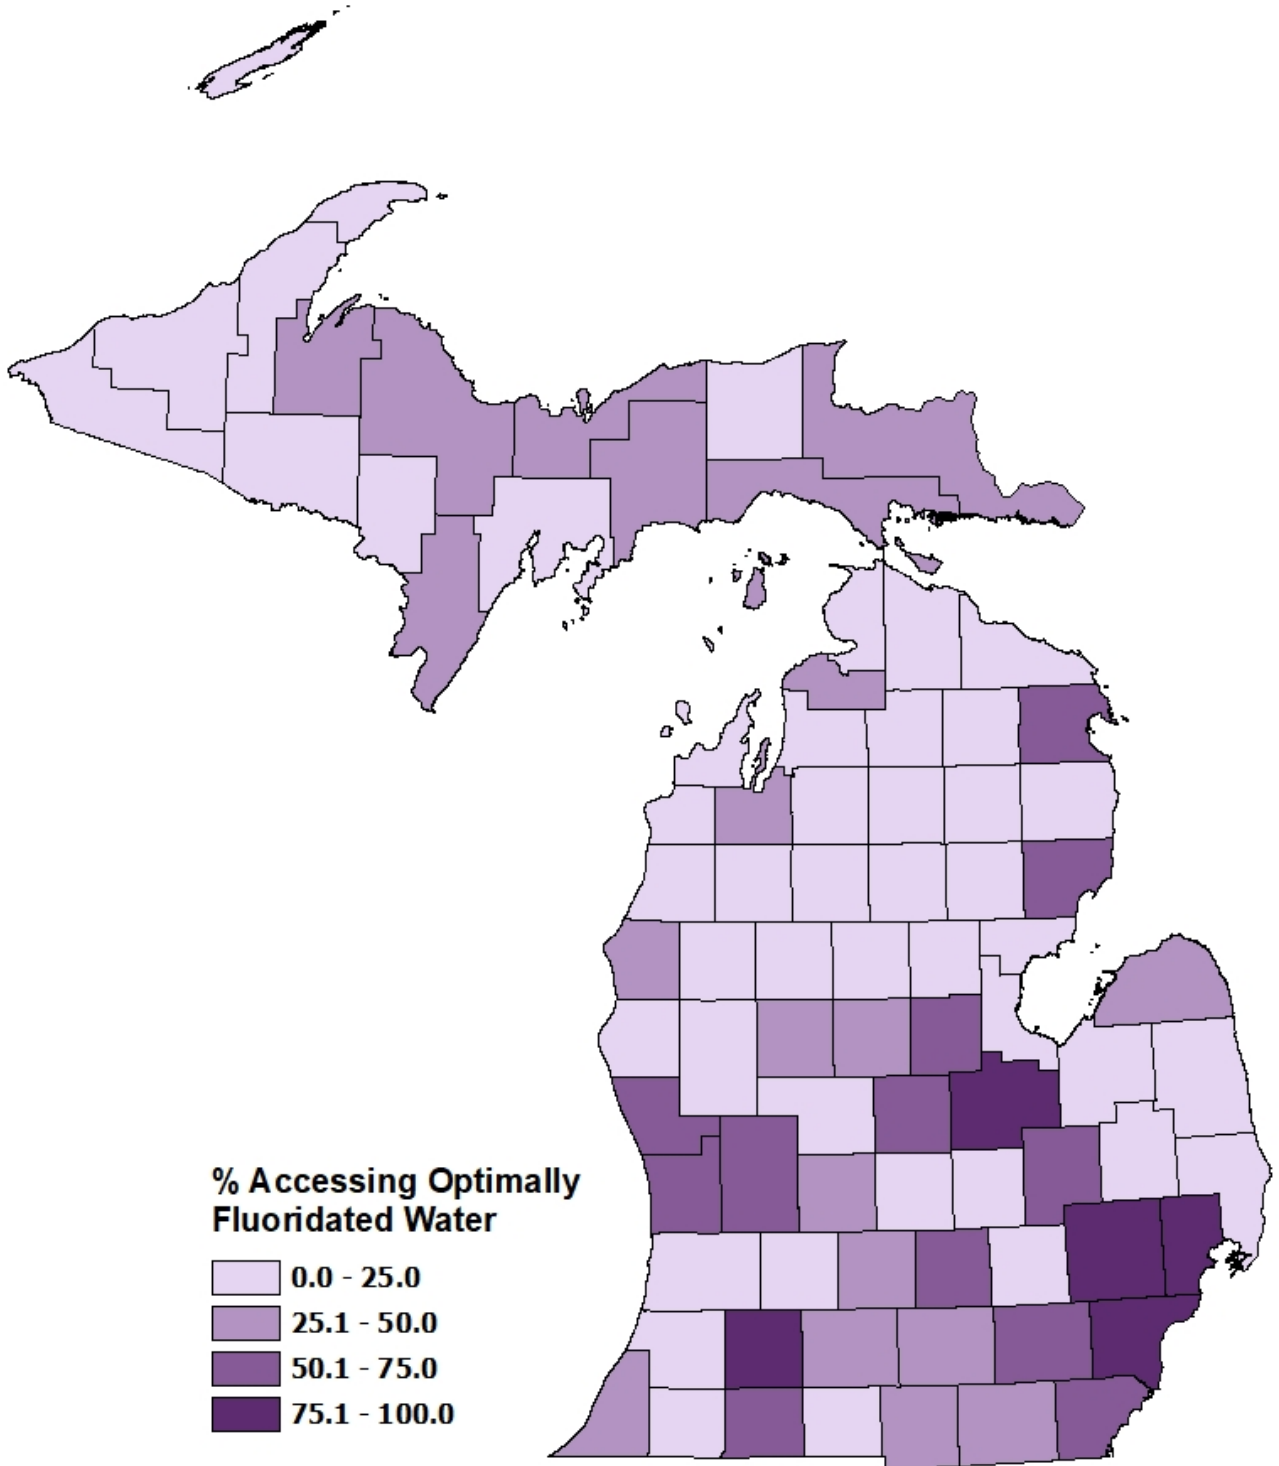

Percent of Michigan Residents with Access to Optimally Fluoridated Water by County, 2018

Source: Michigan Water Fluoridation Reporting System, 2018.
Fluoridated water includes adjusted and optimal natural systems.

Percent of Michigan Residents on Community Water Systems with Access to Optimally Fluoridated Water by County, 2018

Source: Michigan Water Fluoridation Reporting System, 2018.
Fluoridated water includes adjusted and optimal natural systems.