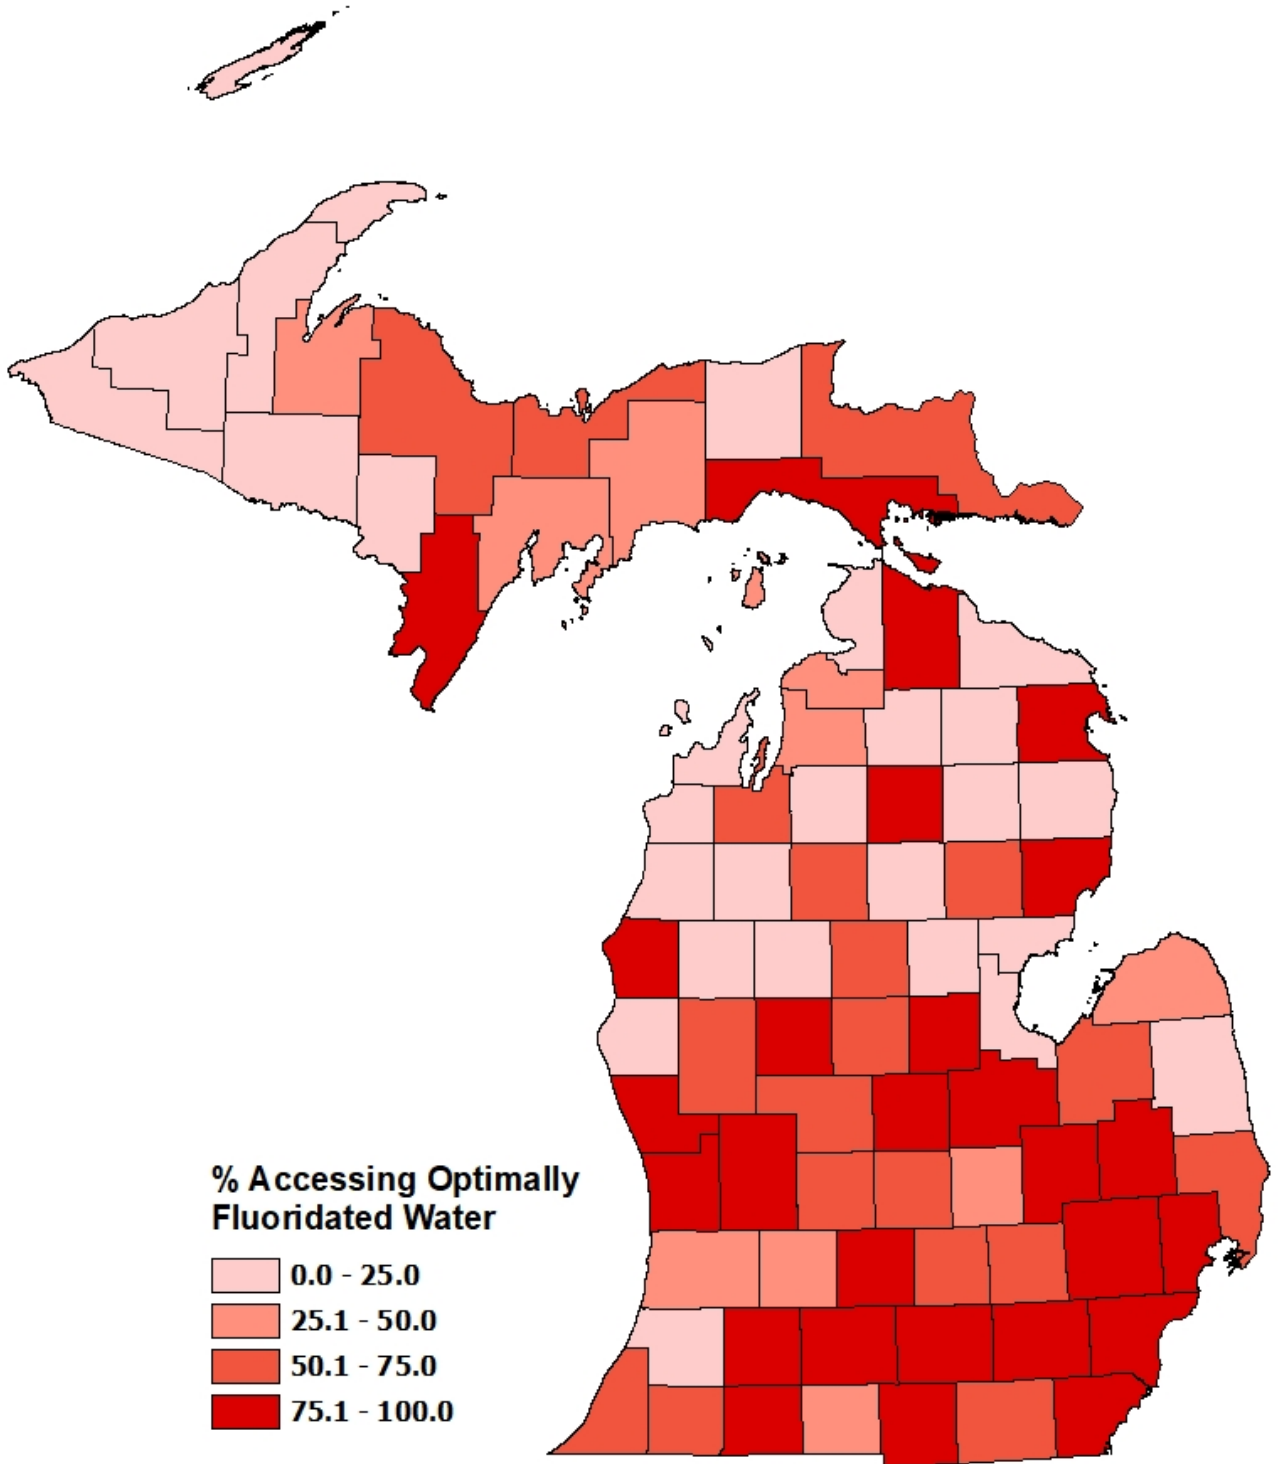

Percent of Michigan Residents with Access to Optimally Fluoridated Water by County, 2018

Source: Michigan Water Fluoridation Reporting System, 2018.
Fluoridated water includes adjusted and optimal natural systems.

Percent of Michigan Residents on Community Water Systems with Access to Optimally Fluoridated Water by County, 2018

Source: Michigan Water Fluoridation Reporting System, 2018.
Fluoridated water includes adjusted and optimal natural systems.