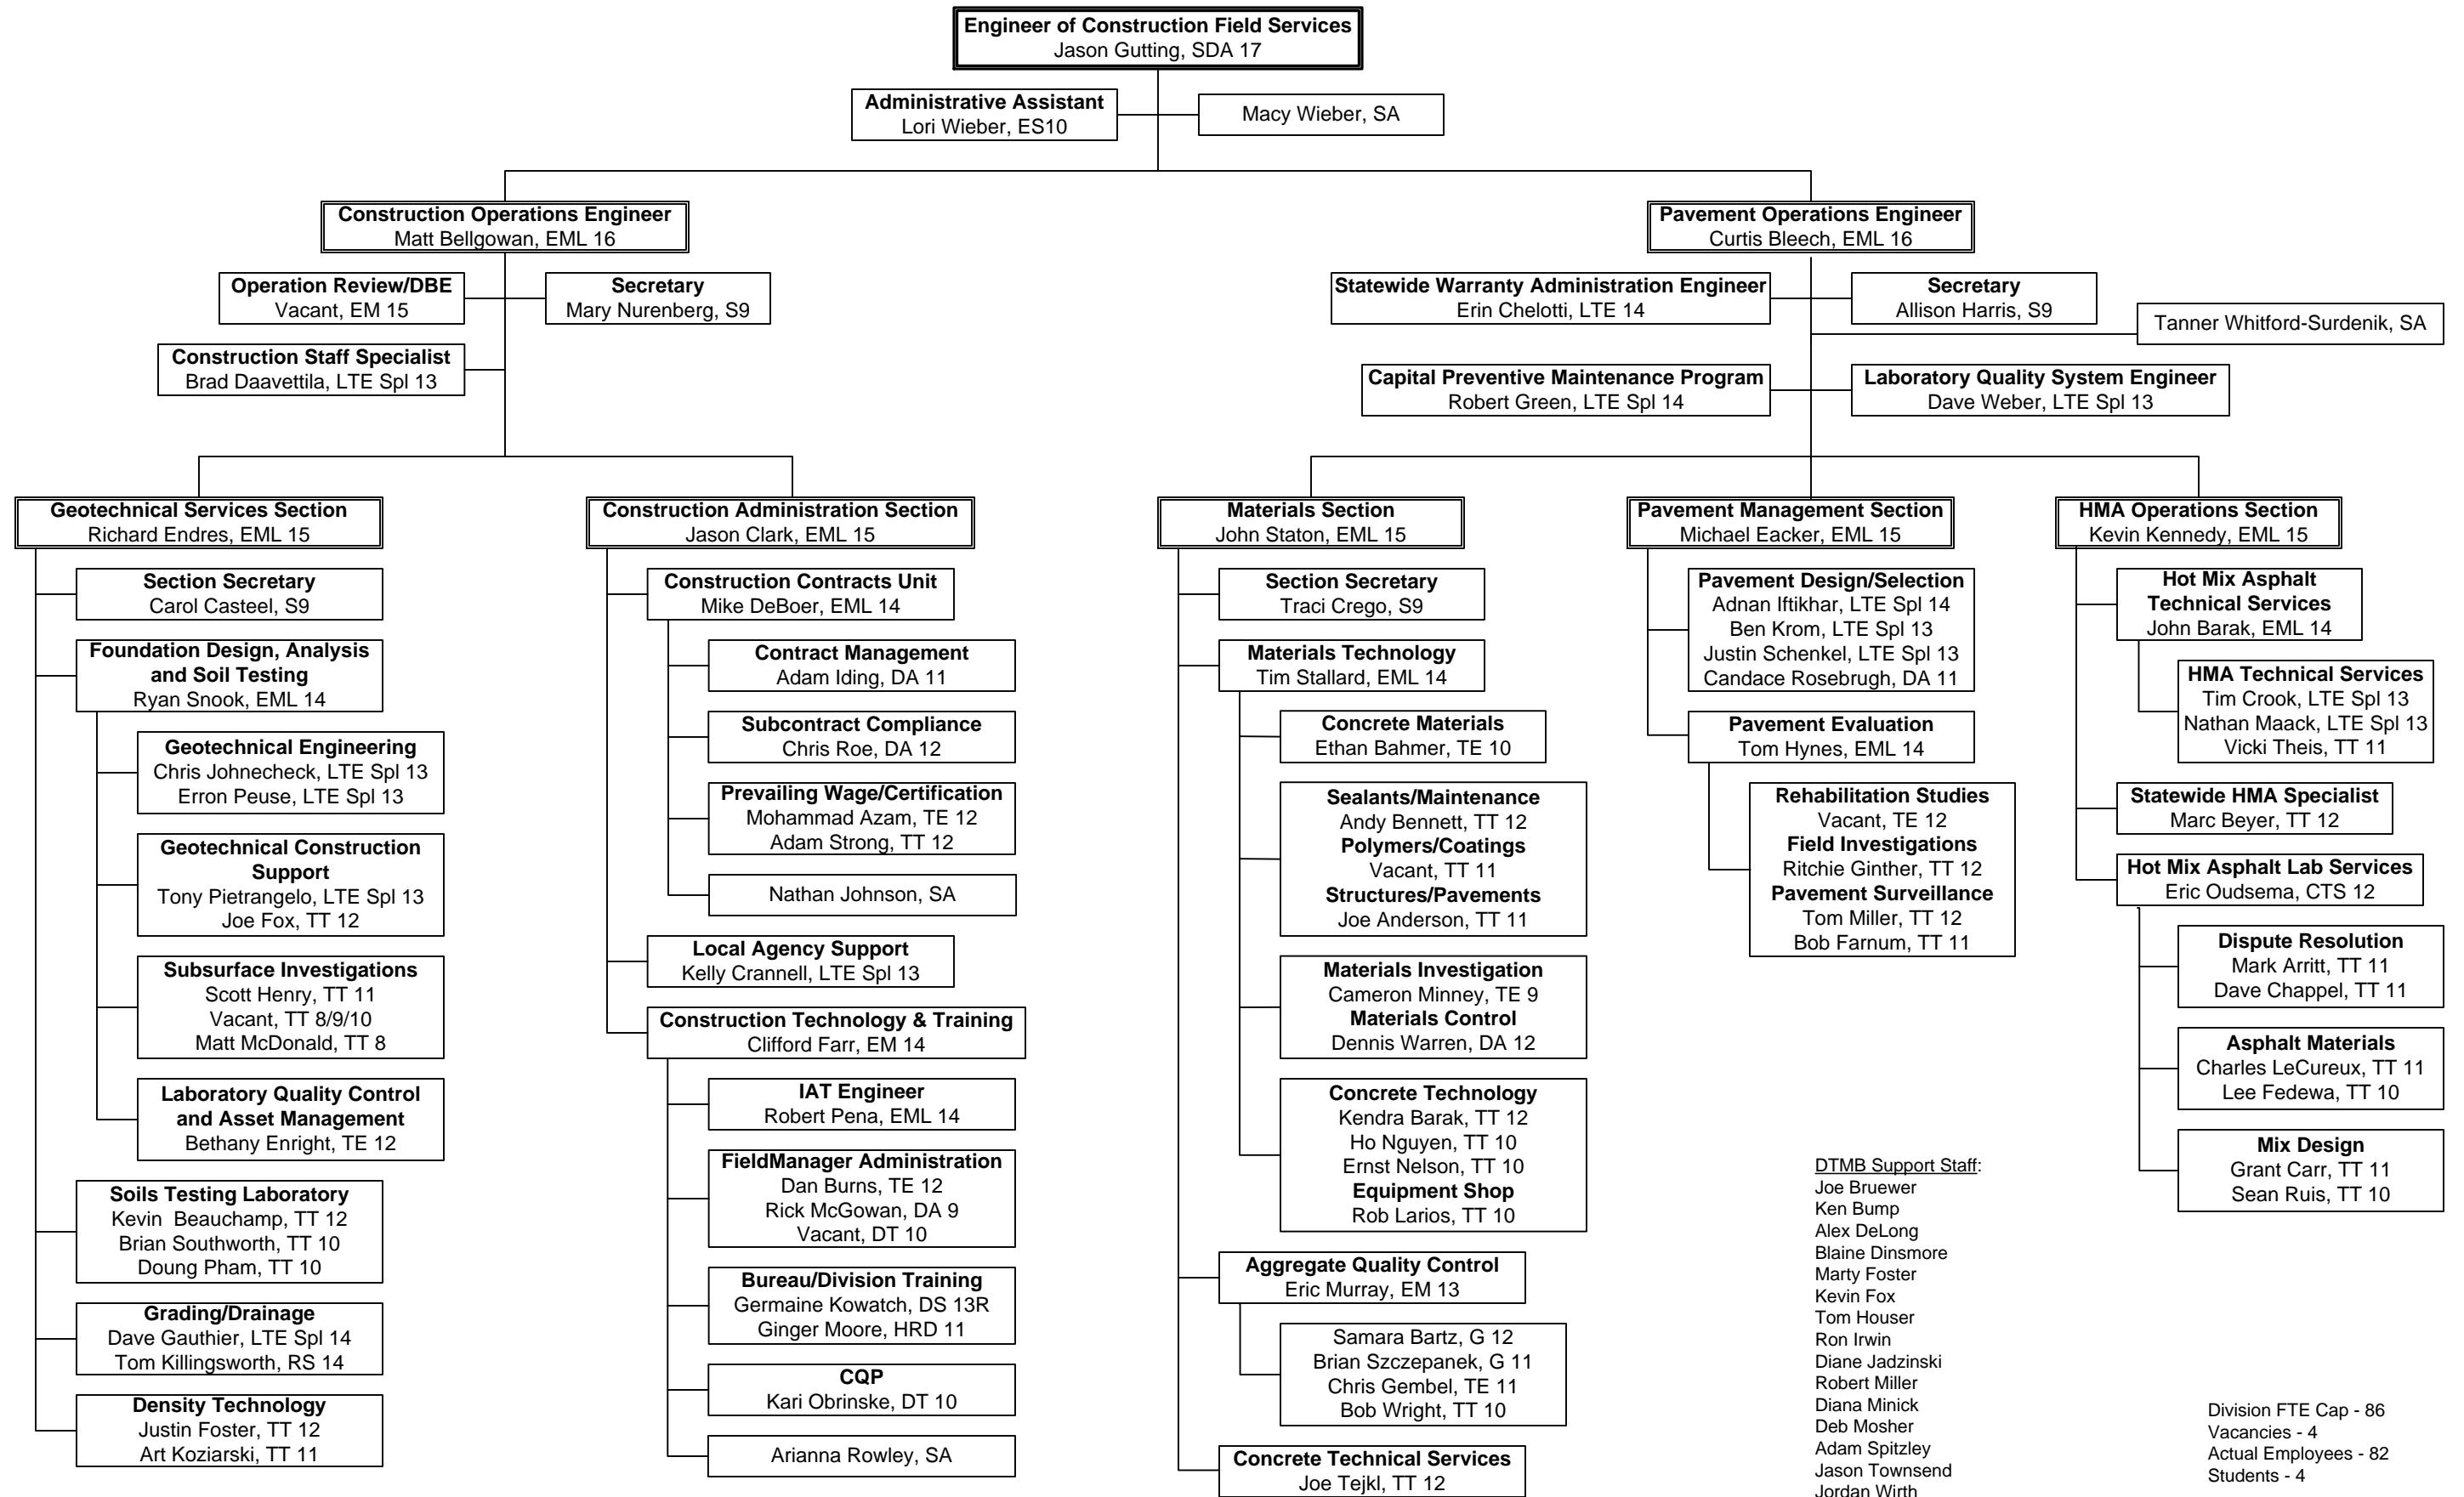

# CONSTRUCTION FIELD SERVICES DIVISION

June 2017

DTMB Support Staff:  
 Joe Bruewer  
 Ken Bump  
 Alex DeLong  
 Blaine Dinsmore  
 Marty Foster  
 Kevin Fox  
 Tom Houser  
 Ron Irwin  
 Diane Jadzinski  
 Robert Miller  
 Diana Minick  
 Deb Mosher  
 Adam Spitzley  
 Jason Townsend  
 Jordan Wirth

Division FTE Cap - 86  
 Vacancies - 4  
 Actual Employees - 82  
 Students - 4