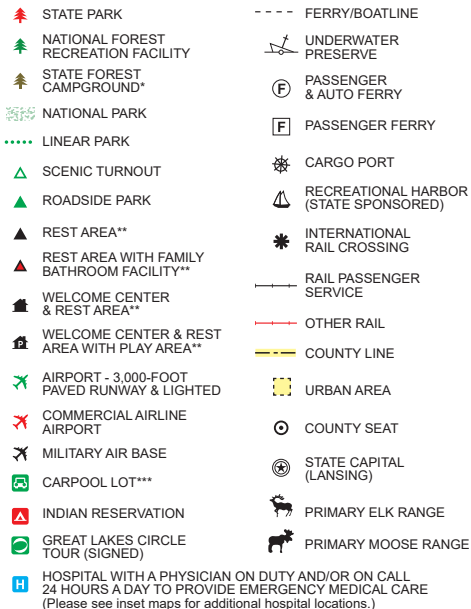

ONE INCH EQUALS APPROXIMATELY 14.5 MILES

ONE CENTIMETER EQUALS APPROXIMATELY 9 KILOMETERS

HIGHWAY MARKERS

INTERSTATE, U.S. AND STATE ROUTES

COUNTY ROADS

MAP SYMBOLS

*For more information on state forest campgrounds, visit www.michigan.gov/stateparks

**Accessible to people with disabilities

***For more information on carpool lots, visit www.michigan.gov/parkandride