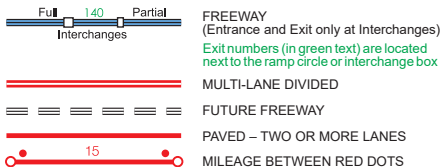

ONE INCH EQUALS APPROXIMATELY 14.5 MILES

ONE CENTIMETER EQUALS APPROXIMATELY 9 KILOMETERS

HIGHWAY MARKERS

INTERSTATE, U.S. AND STATE ROUTES

COUNTY ROADS

MAP SYMBOLS

*For more information on state forest campgrounds, visit www.michigan.gov/stateparks