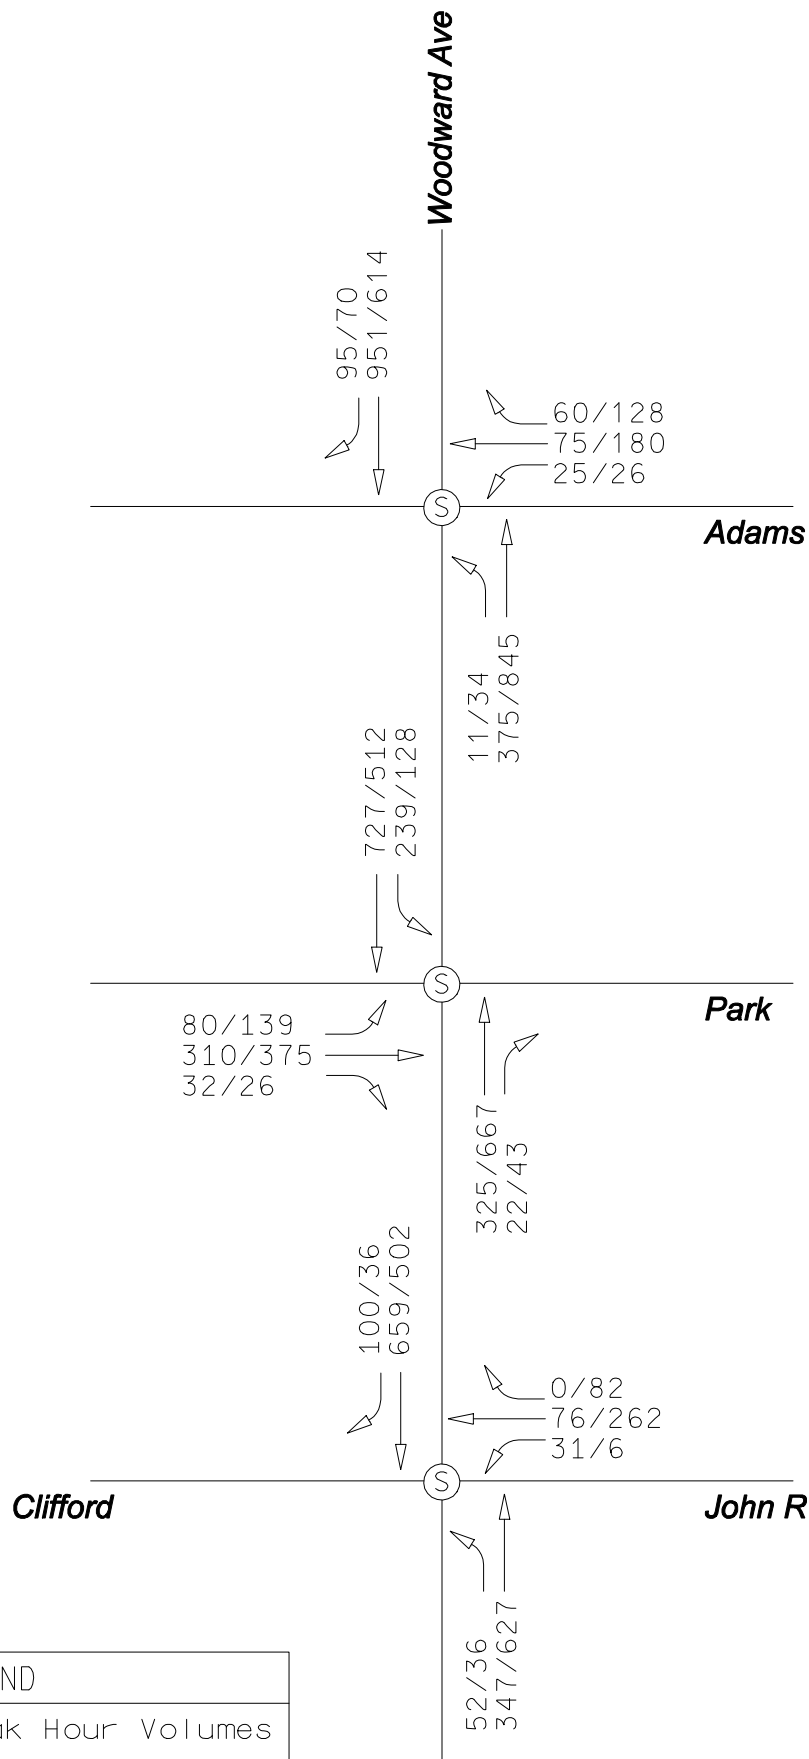

LEGEND

XX/XX = AM/PM Peak Hour Volumes

Ⓢ - Traffic Signal