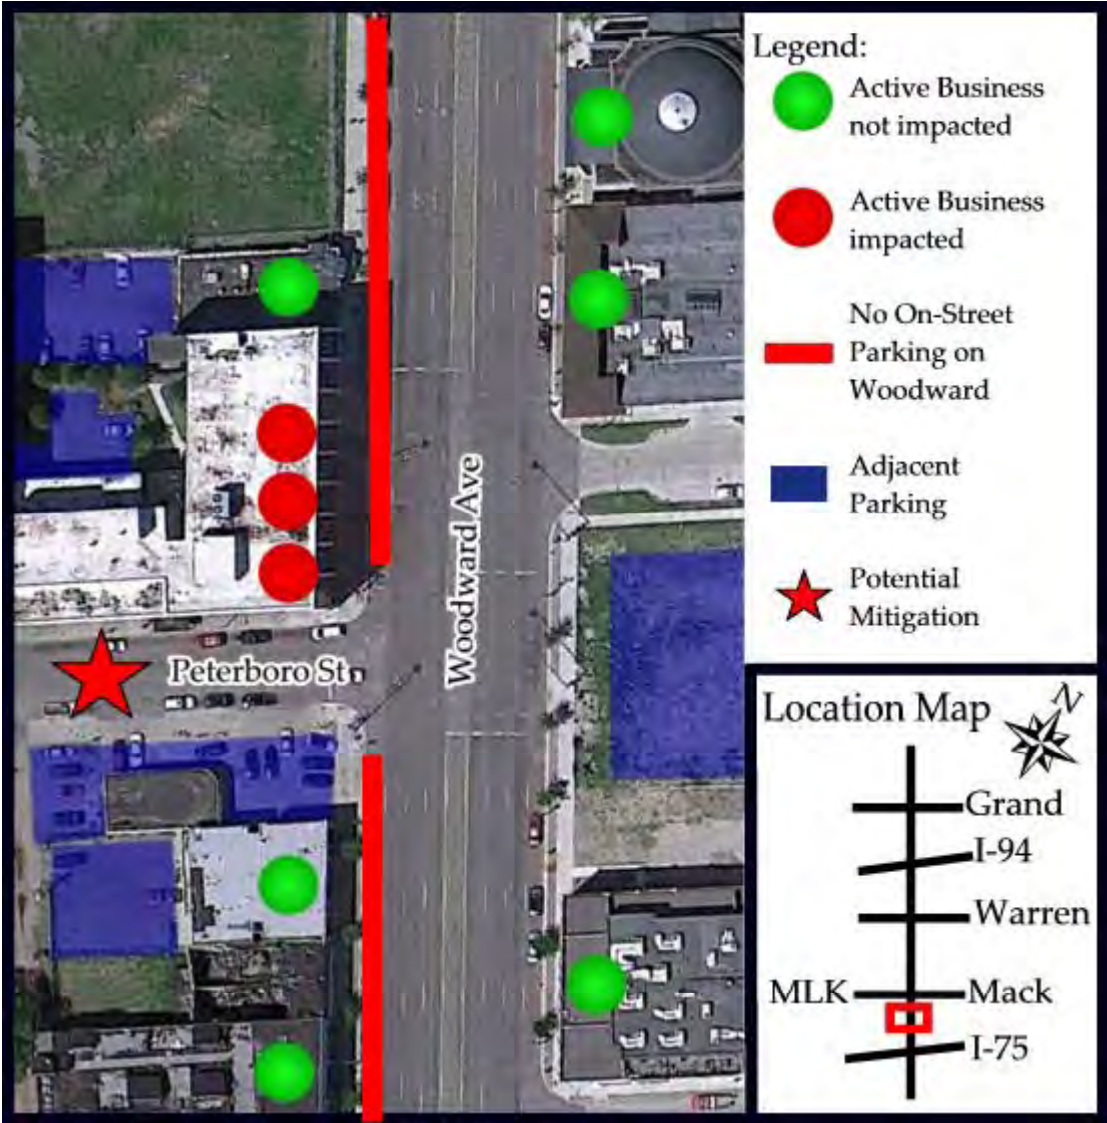

Parking Impacts along Southbound (west) Woodward at Peterboro Street