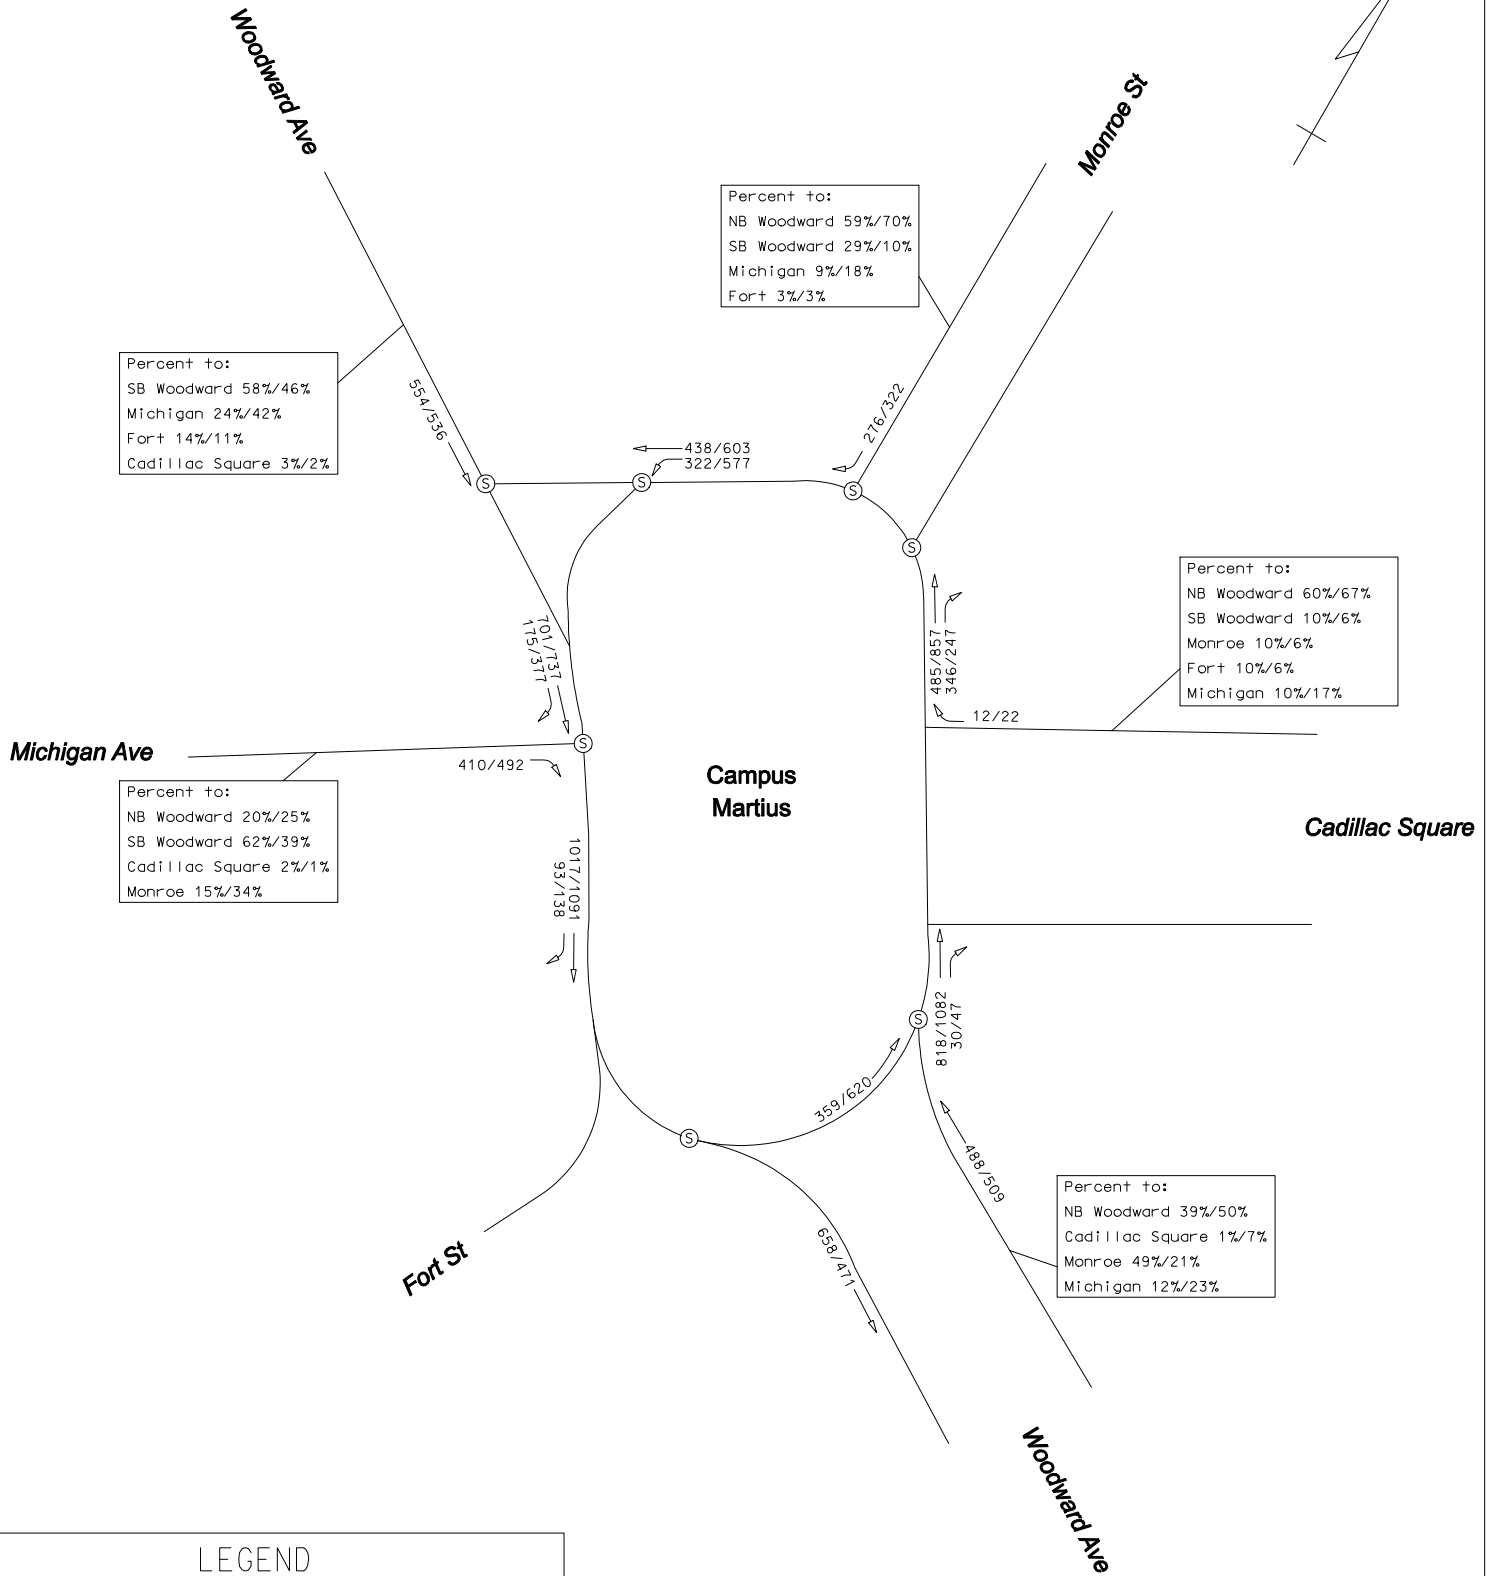

Ⓢ - Traffic Signal

LEGEND
XX/XX = AM/PM Peak Hour Volumes
Ⓢ - Traffic Signal

WOODWARD LRT FEIS

FUTURE 2030 VOLUMES
AM/PM PEAK HOUR PREFERRED ALTERNATIVE

**PARSONS
BRINCKERHOFF
MICHIGAN, INC.**

LEGEND
XX/XX = AM/PM Peak Hour Volumes
Ⓢ - Traffic Signal