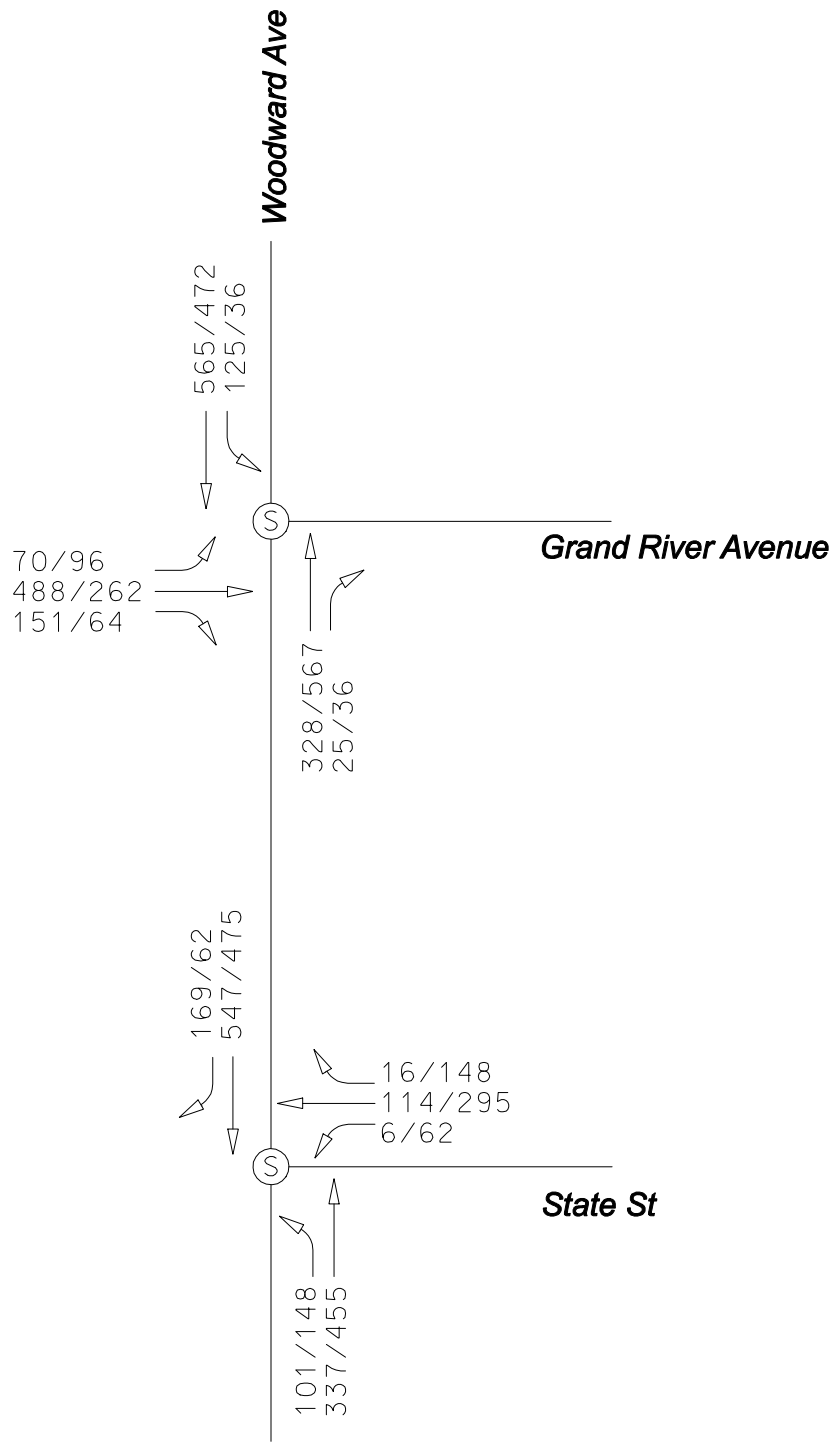

LEGEND
XX/XX = AM/PM Peak Hour Volumes
Ⓢ - Traffic Signal

WOODWARD LRT FEIS

FUTURE 2030 VOLUMES
AM/PM PEAK HOUR PREFERRED ALTERNATIVE

**PARSONS
BRINCKERHOFF
MICHIGAN, INC.**