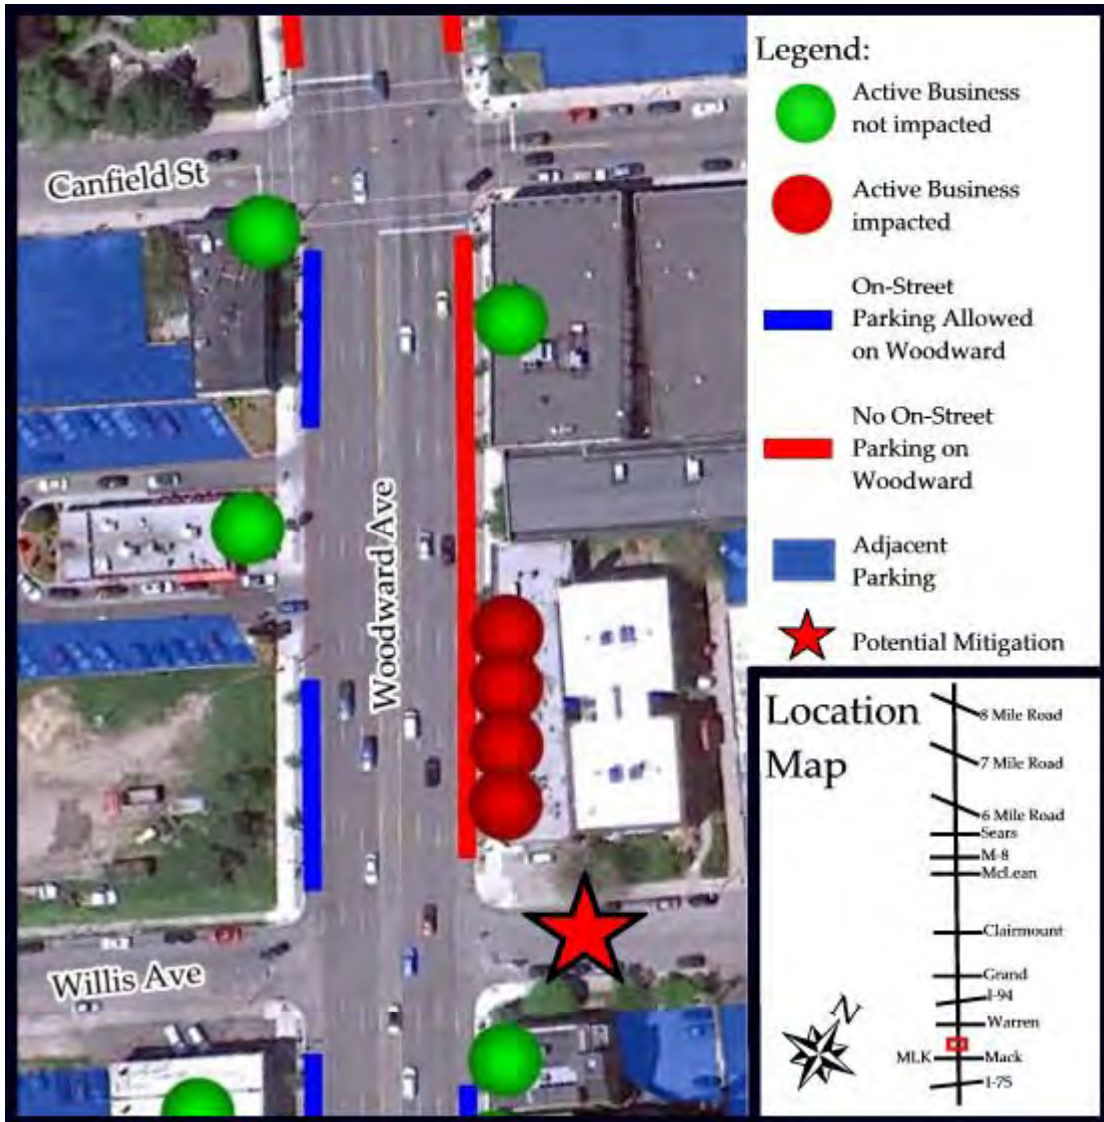

Parking Impacts along Northbound (east) Woodward at Willis Avenue