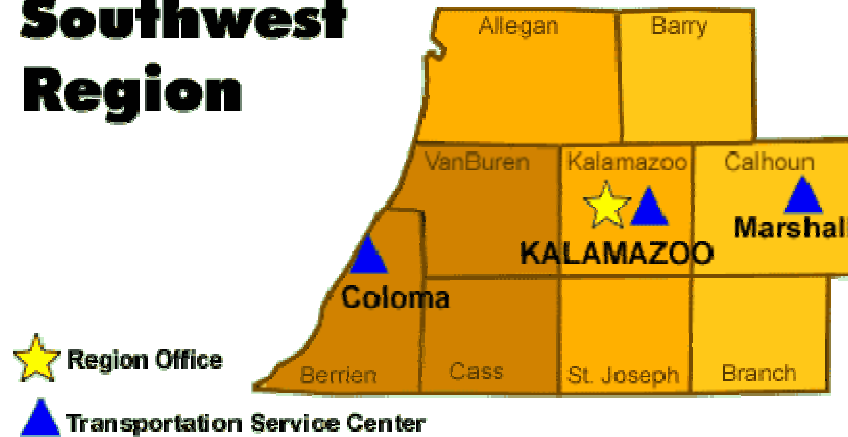

Southwest Region Bridge Council

Southwest Region

Greg Rickmar	Battle Creek	(269) 966-3343
Anthony Ladd	Kalamazoo	(269) 337-8601
Joe Bellina	Cass CRC	(269) 445-8611
Jason Edwards	Allegan CRC	(269) 673-2184
Keith Cooper	MDOT-LAP	(517) 335-4526