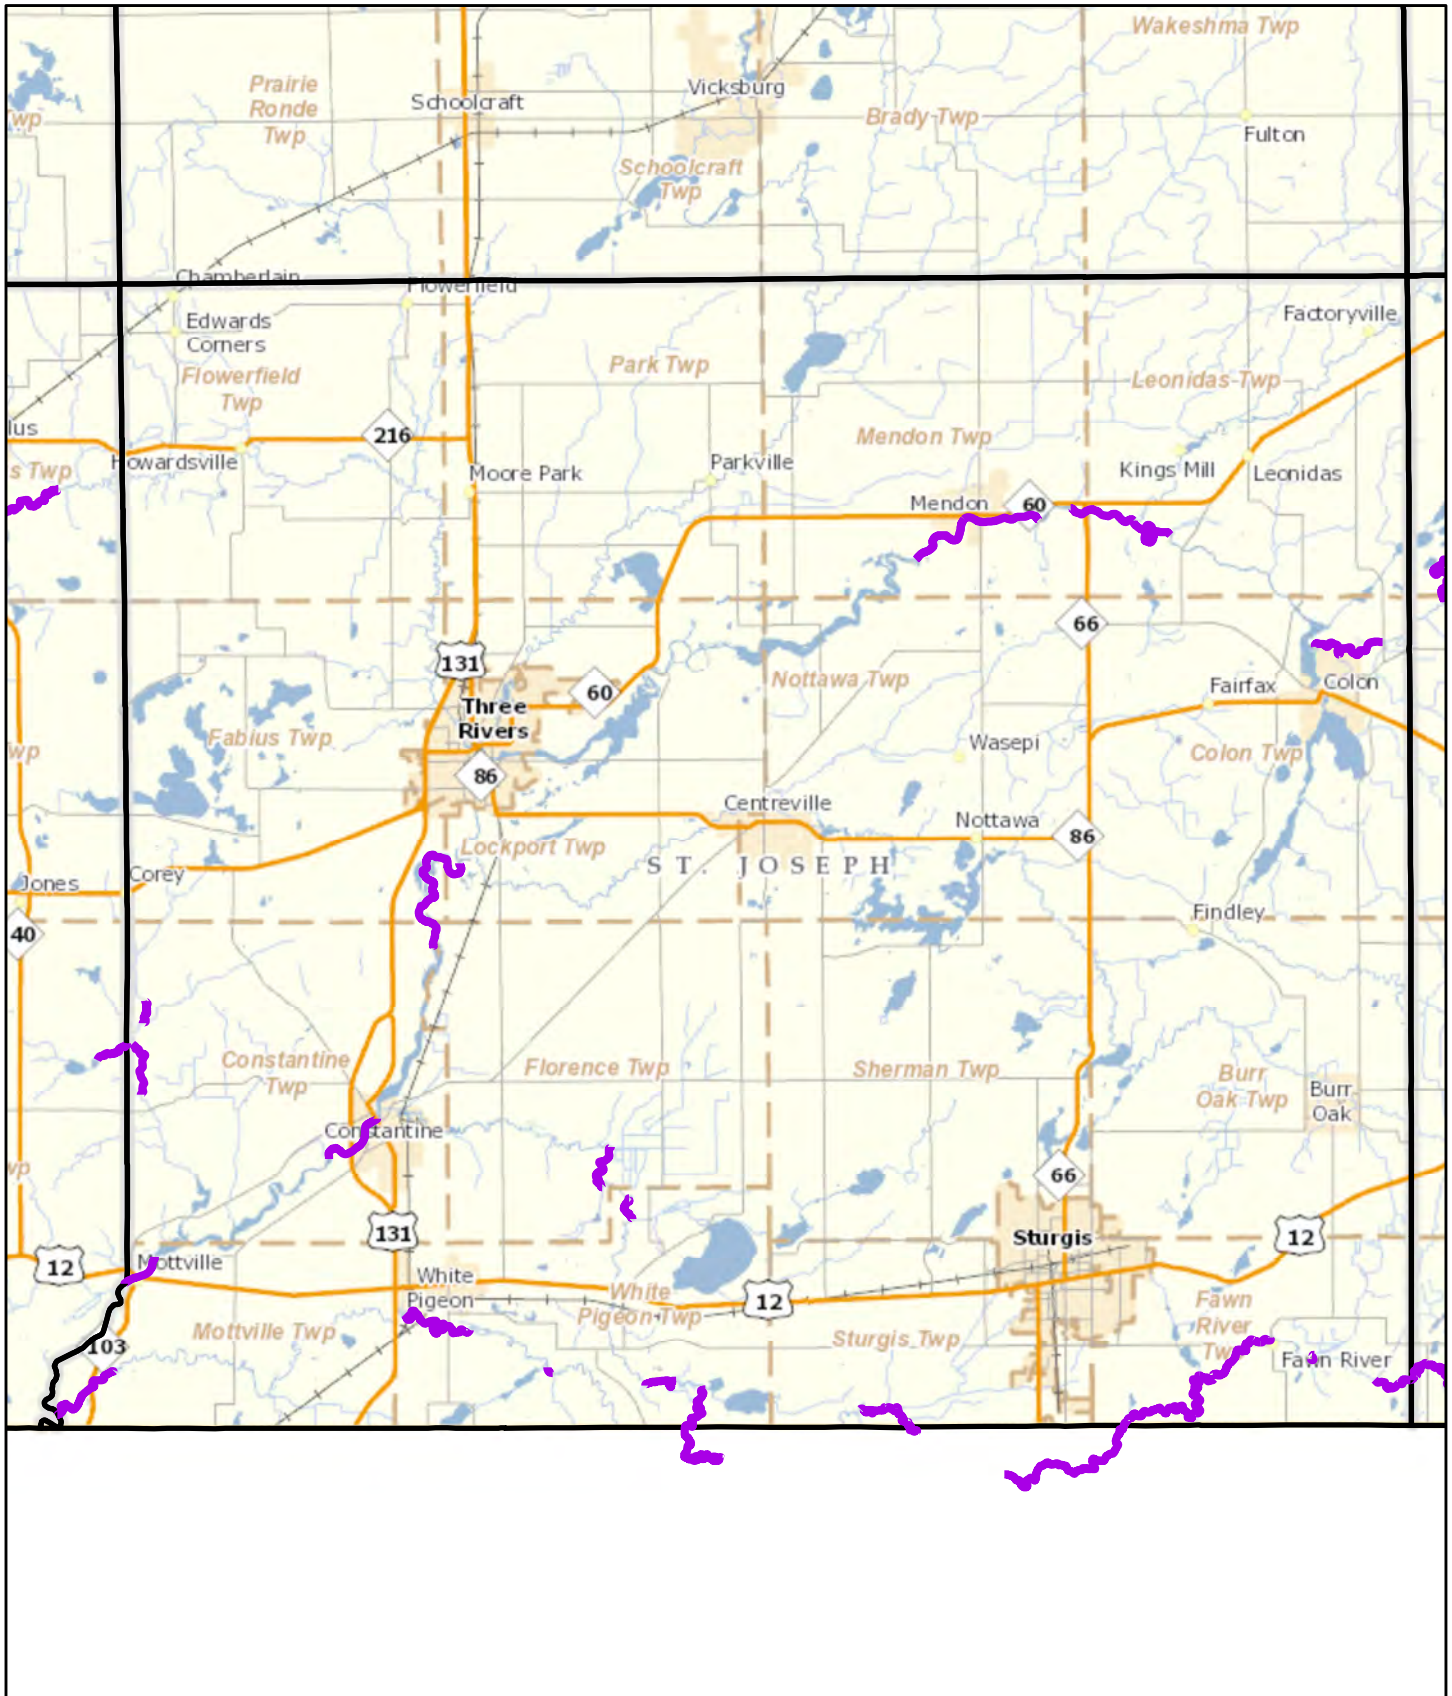

09/05/2018

Threatened and Endangered Mussels Shiawassee

0 4.75 9.5 Miles

 Federal  State

09/05/2018

Threatened and Endangered Mussels

St. Clair

 Federal  State

09/05/2018

Threatened and Endangered Mussels

St. Joseph

 Federal  State

09/05/2018

Threatened and Endangered Mussels Tuscola

0 5 10 Miles

 Federal  State

09/05/2018

Threatened and Endangered Mussels Van Buren

 Federal  State

Threatened and Endangered Mussels Washtenaw

0 5 10 Miles

 Federal  State

09/05/2018

Threatened and Endangered Mussels Wayne

0 5 10 Miles

 Federal  State

09/05/2018

Threatened and Endangered Mussels Wexford

0 5 10 Miles

 Federal  State

09/05/2018