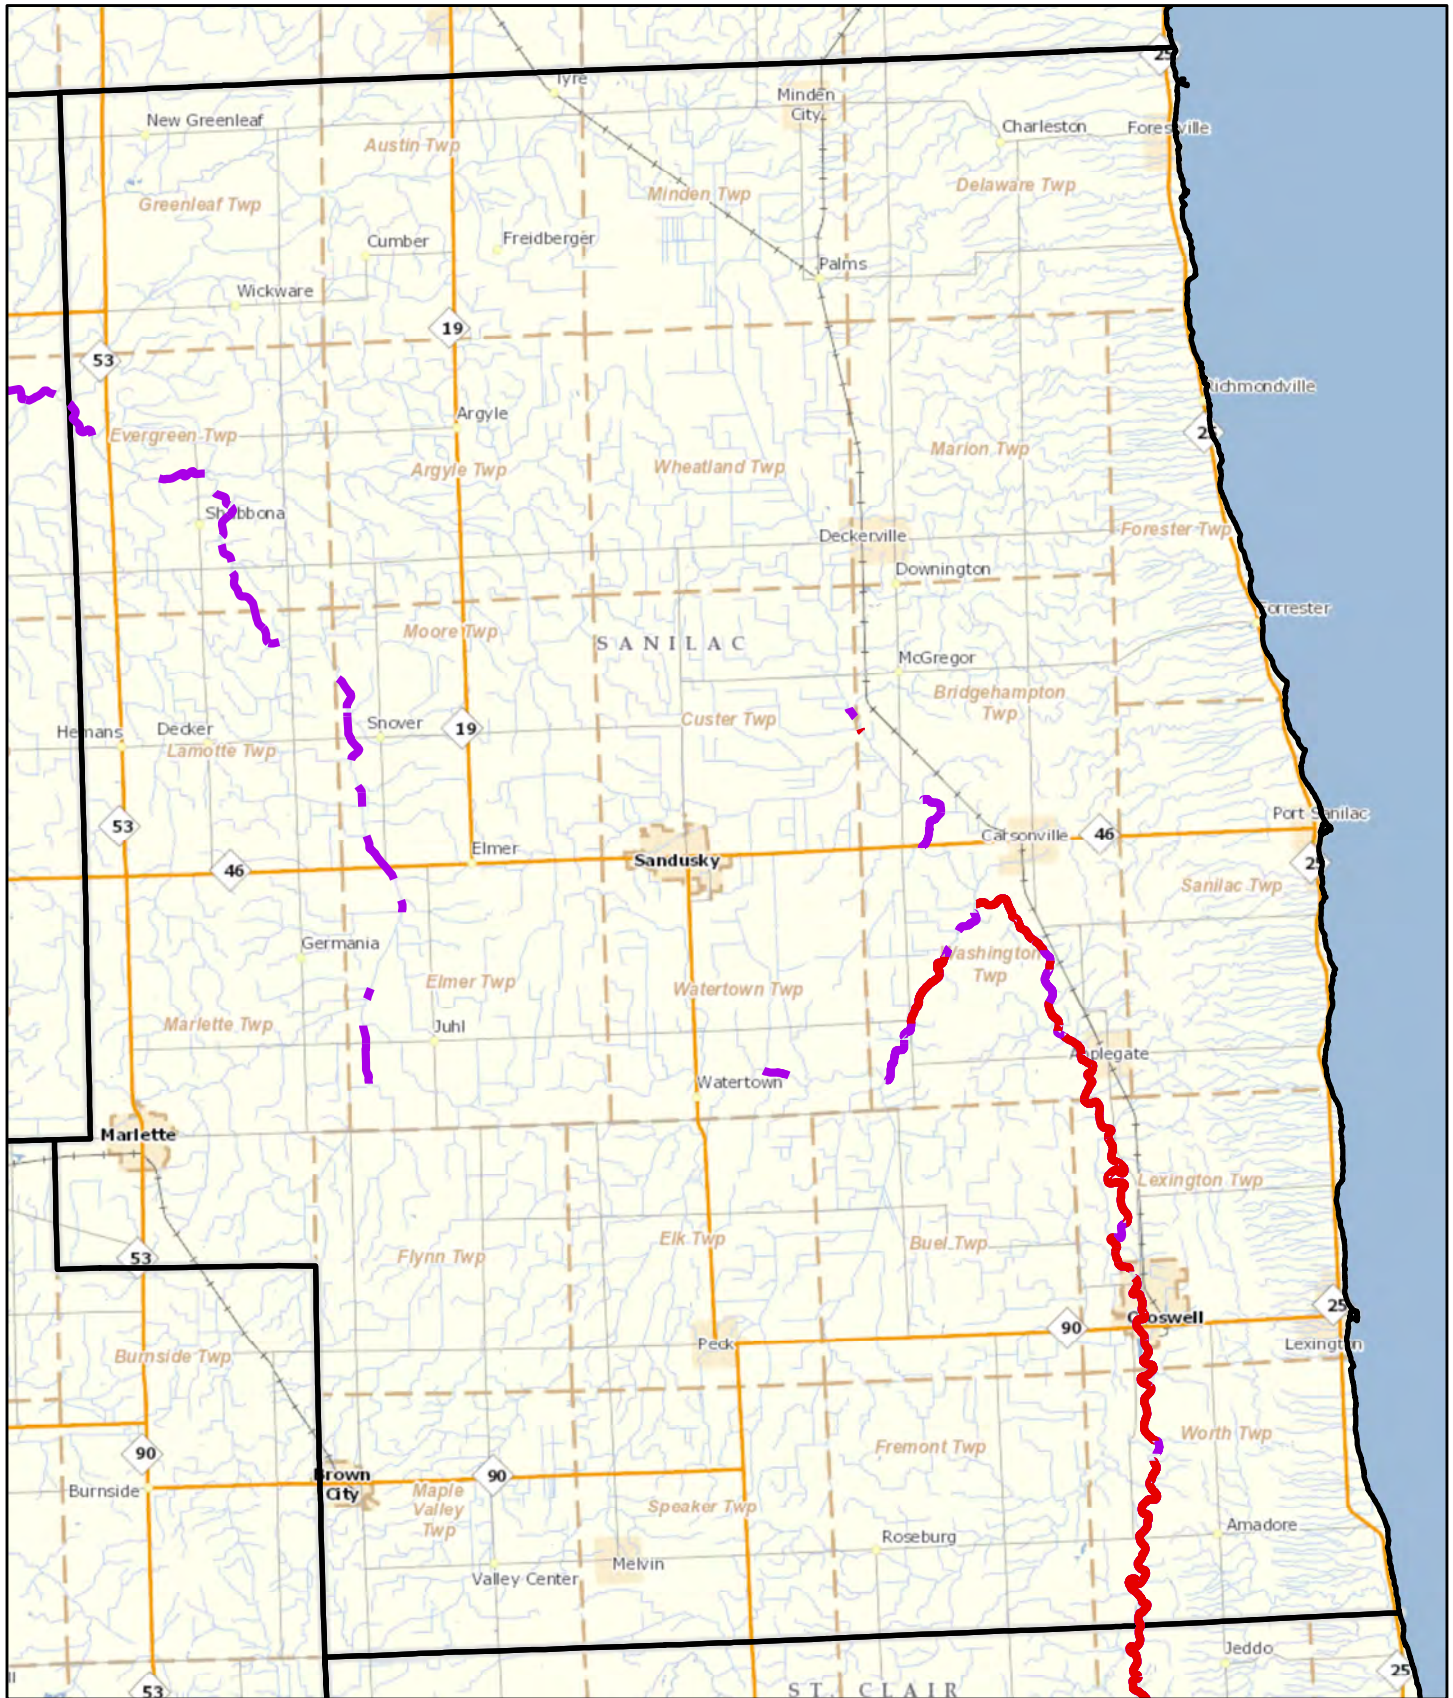

Threatened and Endangered Mussels Presque Isle

 Federal  State

09/05/2018

Threatened and Endangered Mussels Roscommon

 Federal  State

09/05/2018

Threatened and Endangered Mussels Saginaw

 Federal  State

09/05/2018

Threatened and Endangered Mussels Sanilac

0 5 10 Miles

 Federal  State

09/05/2018

Threatened and Endangered Mussels Schoolcraft

0 5 10 Miles

 Federal  State

09/05/2018

Threatened and Endangered Mussels Shiawassee

0 4.75 9.5 Miles

 Federal  State

09/05/2018

Threatened and Endangered Mussels

St. Clair

 Federal  State

09/05/2018

Threatened and Endangered Mussels

St. Joseph

 Federal  State

09/05/2018

Threatened and Endangered Mussels Tuscola

0 5 10 Miles

 Federal  State