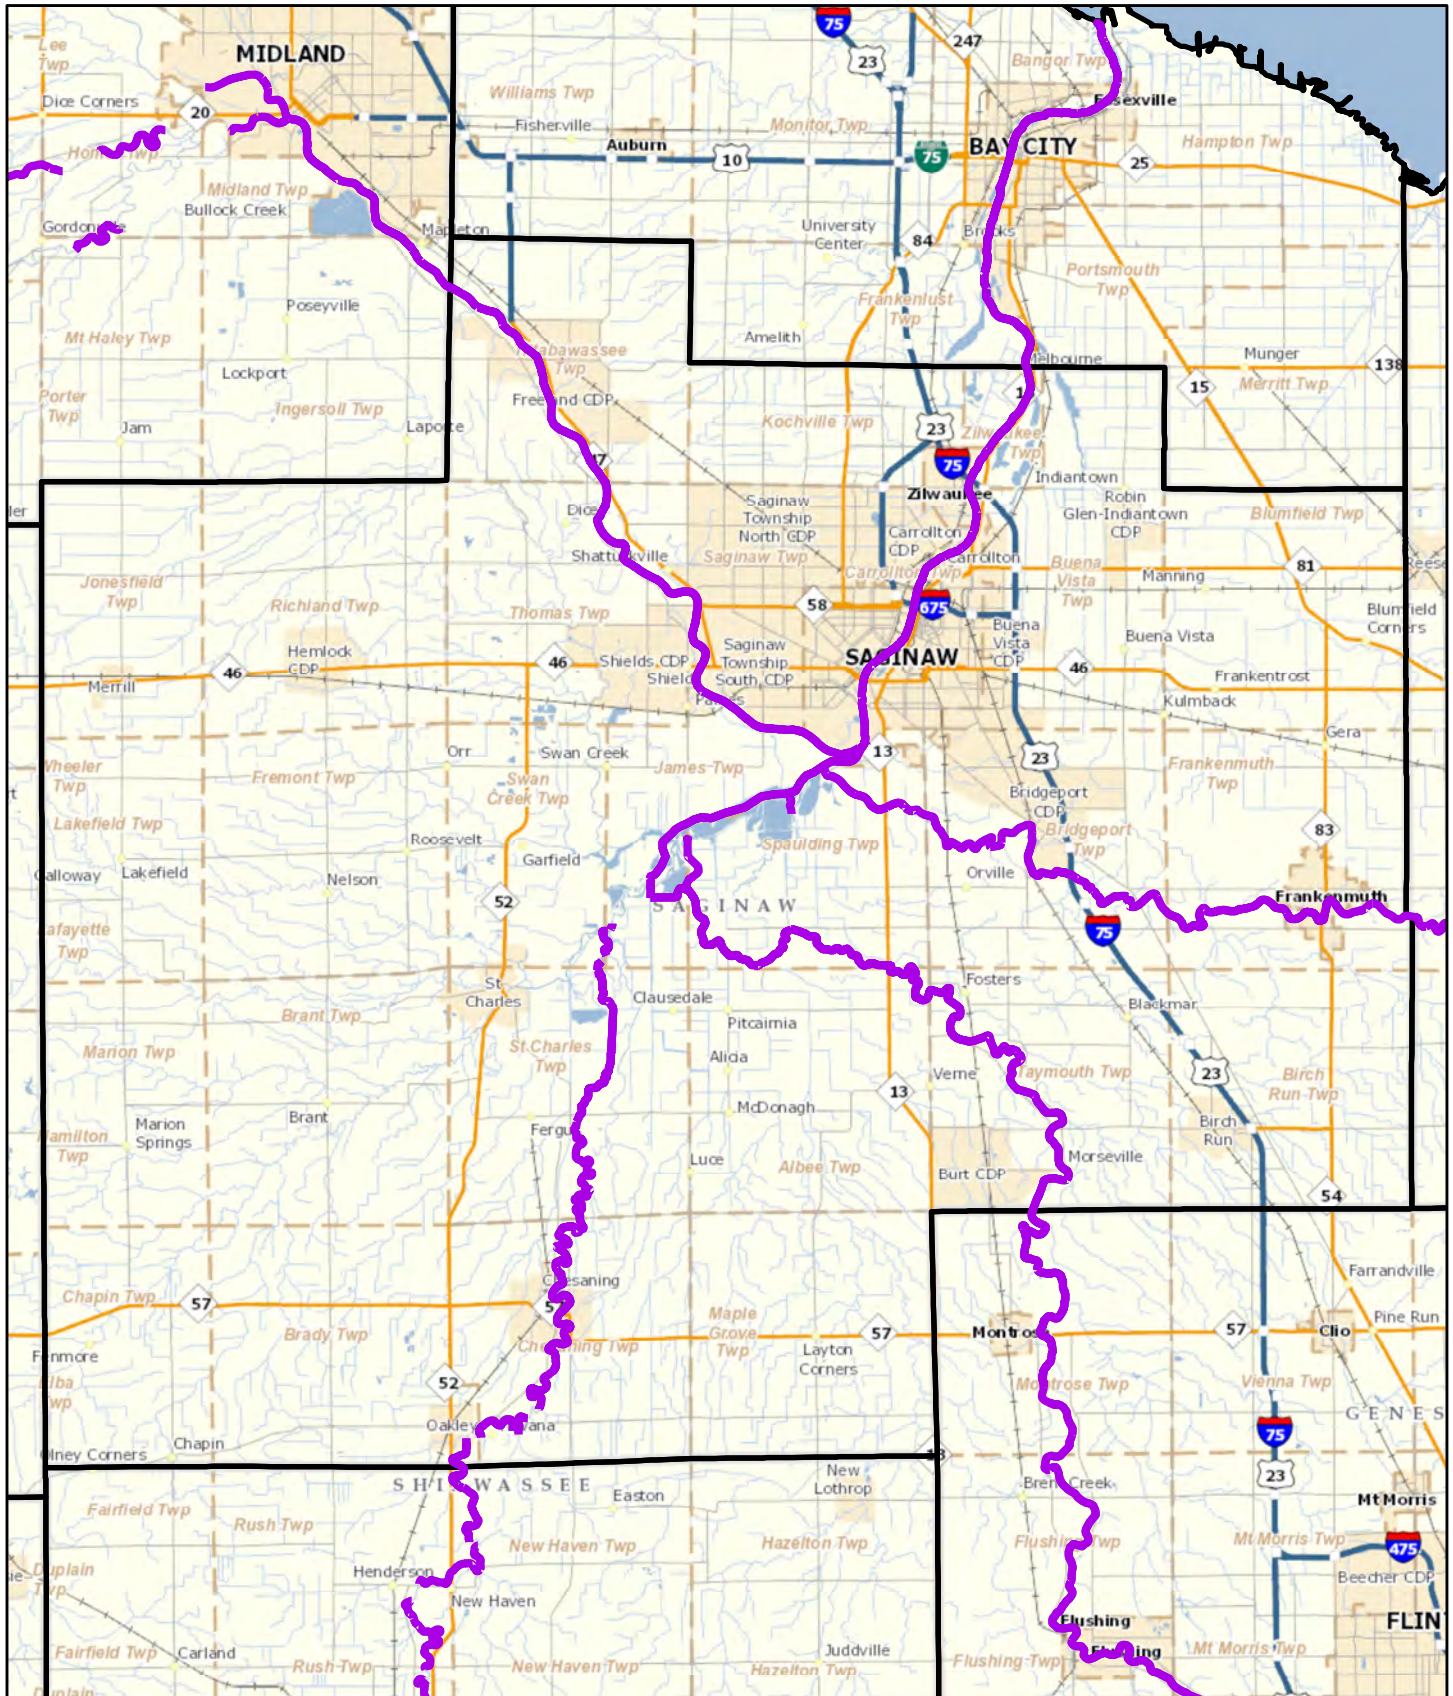

Threatened and Endangered Mussels Presque Isle

 Federal  State

09/05/2018

Threatened and Endangered Mussels Roscommon

 Federal  State

09/05/2018

Threatened and Endangered Mussels Saginaw

 Federal  State

09/05/2018

Threatened and Endangered Mussels Sanilac

0 5 10 Miles

 Federal  State

09/05/2018

Threatened and Endangered Mussels Schoolcraft

0 5 10 Miles

 Federal  State

09/05/2018

Threatened and Endangered Mussels

St. Joseph

 Federal  State

09/05/2018

Threatened and Endangered Mussels Tuscola

0 5 10 Miles

 Federal  State

0 5 10 Miles

 Federal  State

09/05/2018

Threatened and Endangered Mussels Wexford

0 5 10 Miles

 Federal  State

09/05/2018