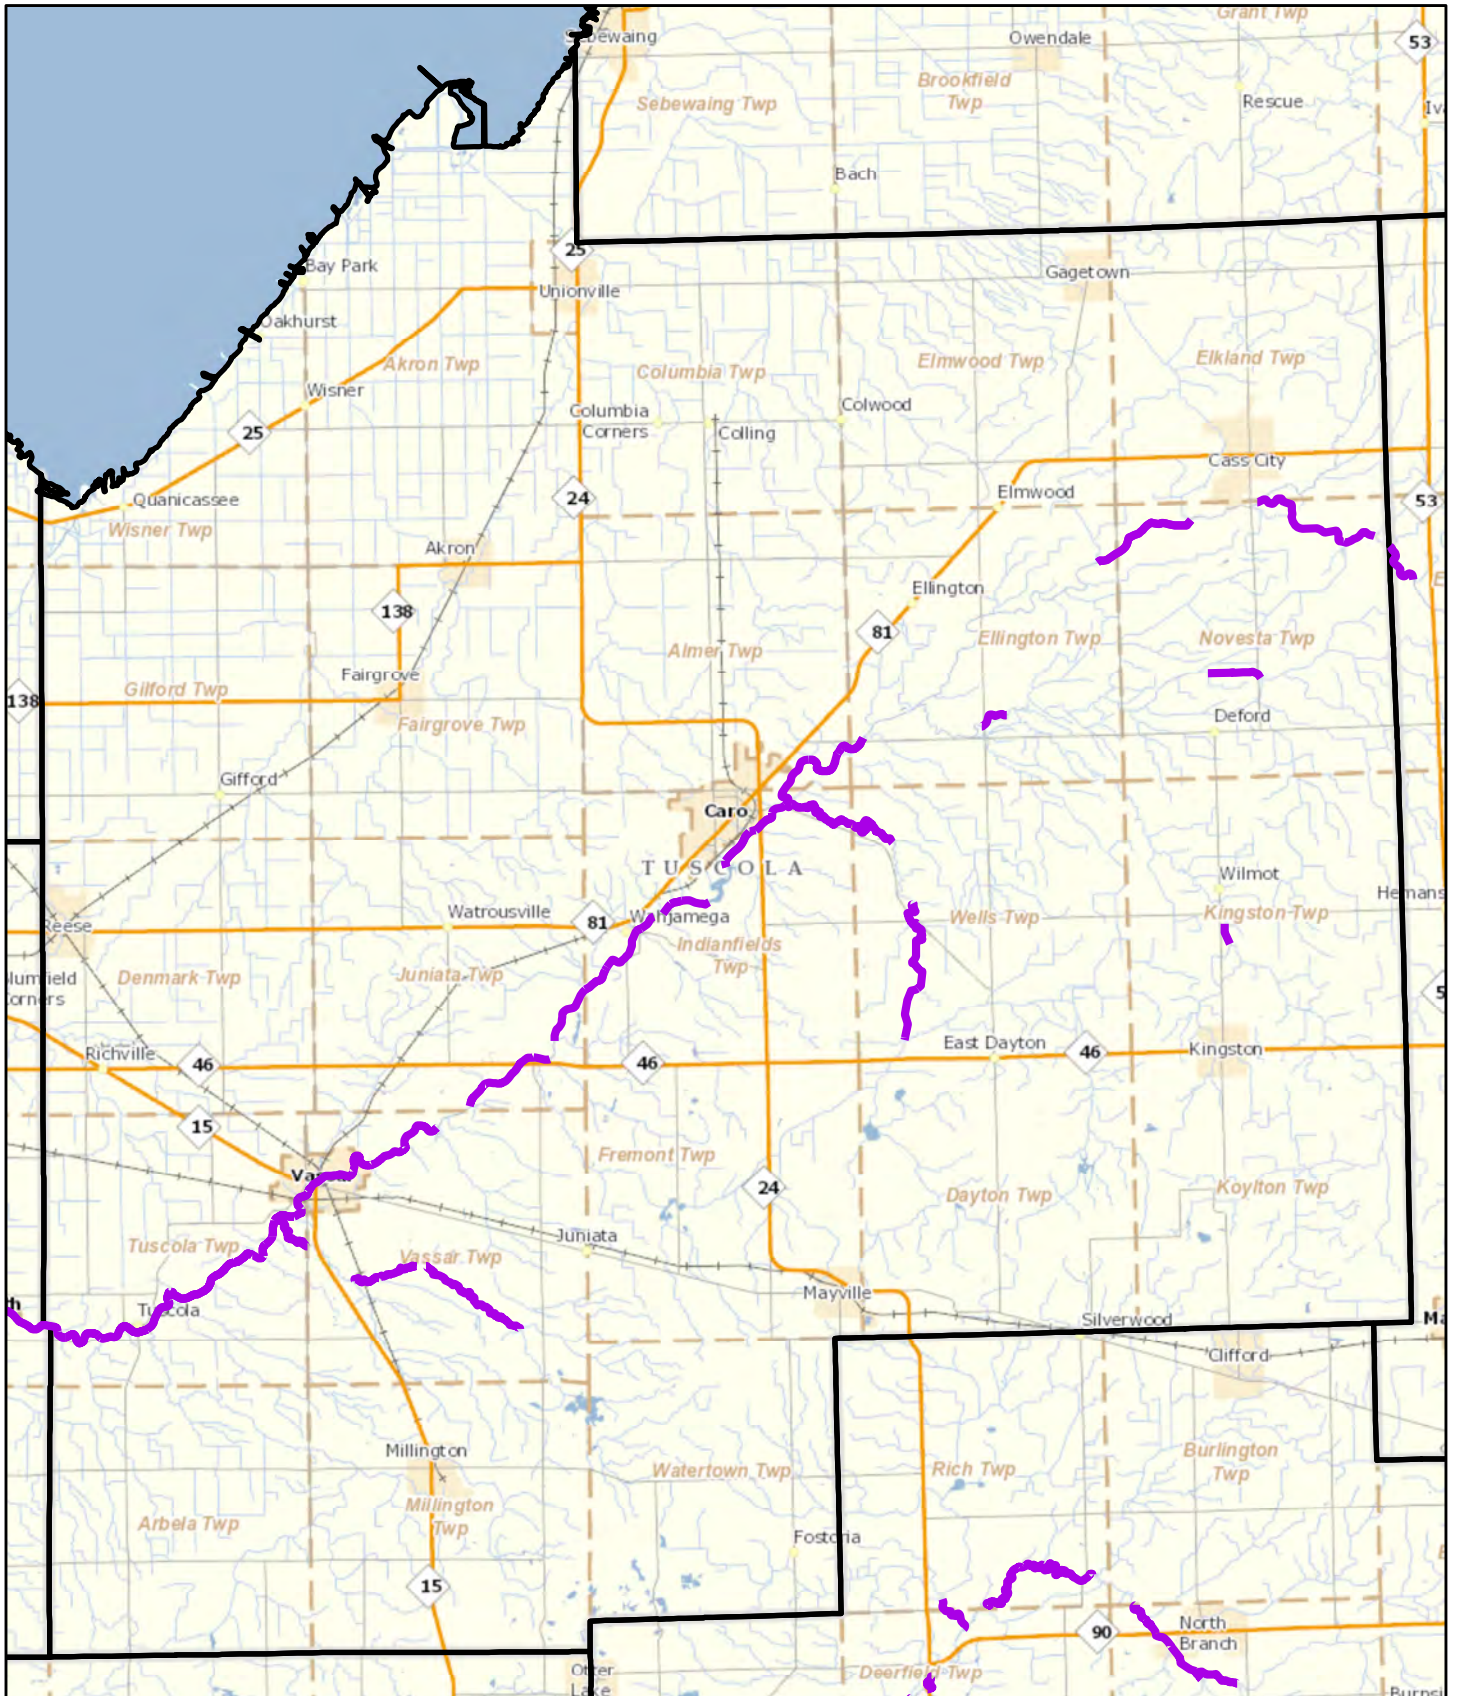

09/05/2018

Threatened and Endangered Mussels Shiawassee

0 4.75 9.5 Miles

 Federal  State

09/05/2018

Threatened and Endangered Mussels

St. Clair

 Federal  State

09/05/2018

Threatened and Endangered Mussels

St. Joseph

 Federal  State

09/05/2018

Threatened and Endangered Mussels Tuscola

0 5 10 Miles

 Federal  State

09/05/2018

Threatened and Endangered Mussels Van Buren

 Federal  State

Threatened and Endangered Mussels Washtenaw

0 5 10 Miles

 Federal  State

09/05/2018

Threatened and Endangered Mussels Wayne

0 5 10 Miles

 Federal  State

09/05/2018

Threatened and Endangered Mussels Wexford

0 5 10 Miles

 Federal  State

09/05/2018