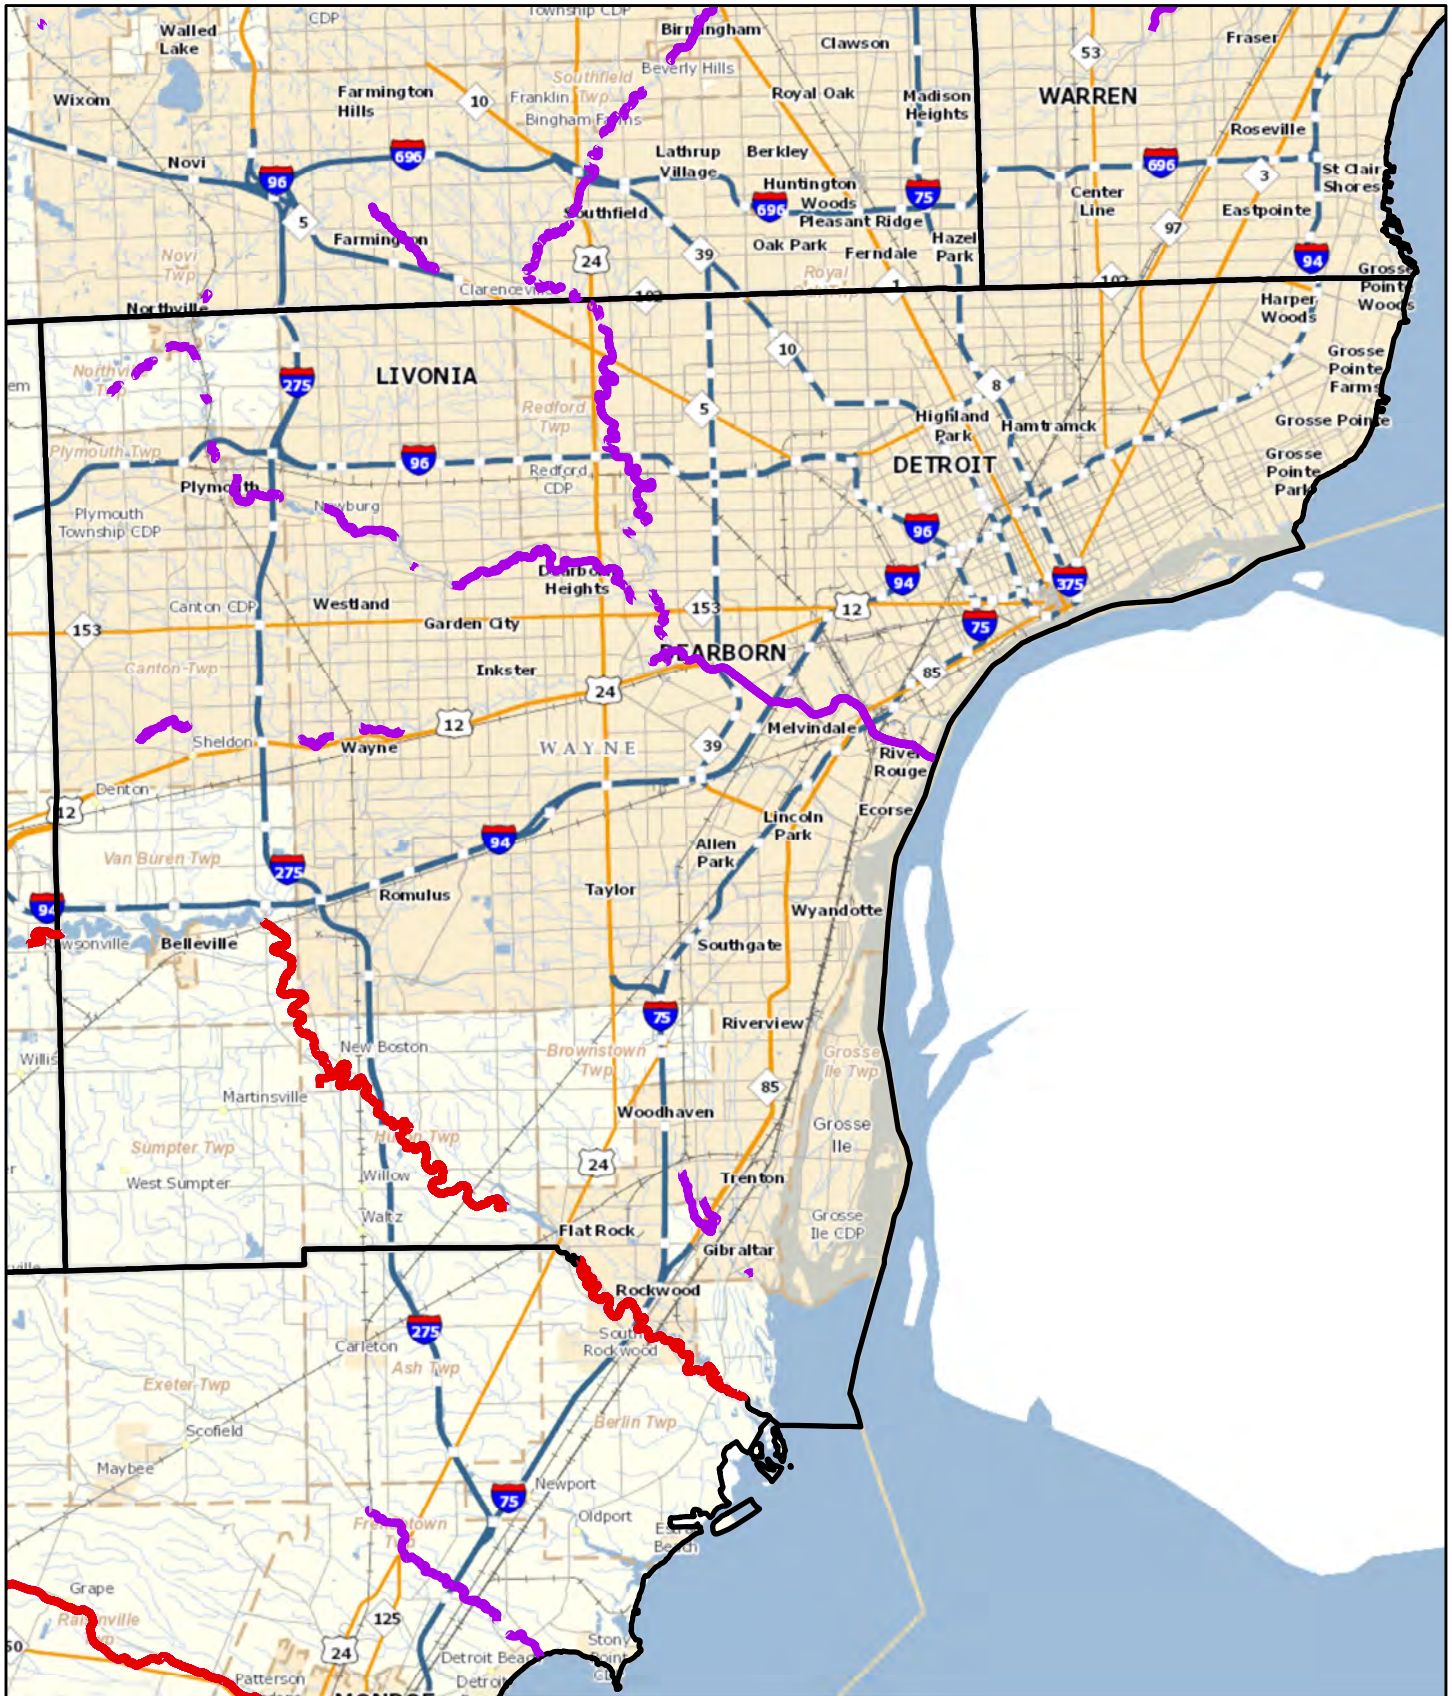

09/05/2018

Threatened and Endangered Mussels Shiawassee

0 4.75 9.5 Miles

 Federal  State

09/05/2018

Threatened and Endangered Mussels

St. Clair

 Federal  State

09/05/2018

Threatened and Endangered Mussels

St. Joseph

 Federal  State

09/05/2018

Threatened and Endangered Mussels Tuscola

0 5 10 Miles

 Federal  State

09/05/2018

Threatened and Endangered Mussels Van Buren

 Federal  State

Threatened and Endangered Mussels Washtenaw

0 5 10 Miles

 Federal  State

09/05/2018

Threatened and Endangered Mussels Wayne

0 5 10 Miles

 Federal  State

09/05/2018

Threatened and Endangered Mussels Wexford

0 5 10 Miles

 Federal  State

09/05/2018