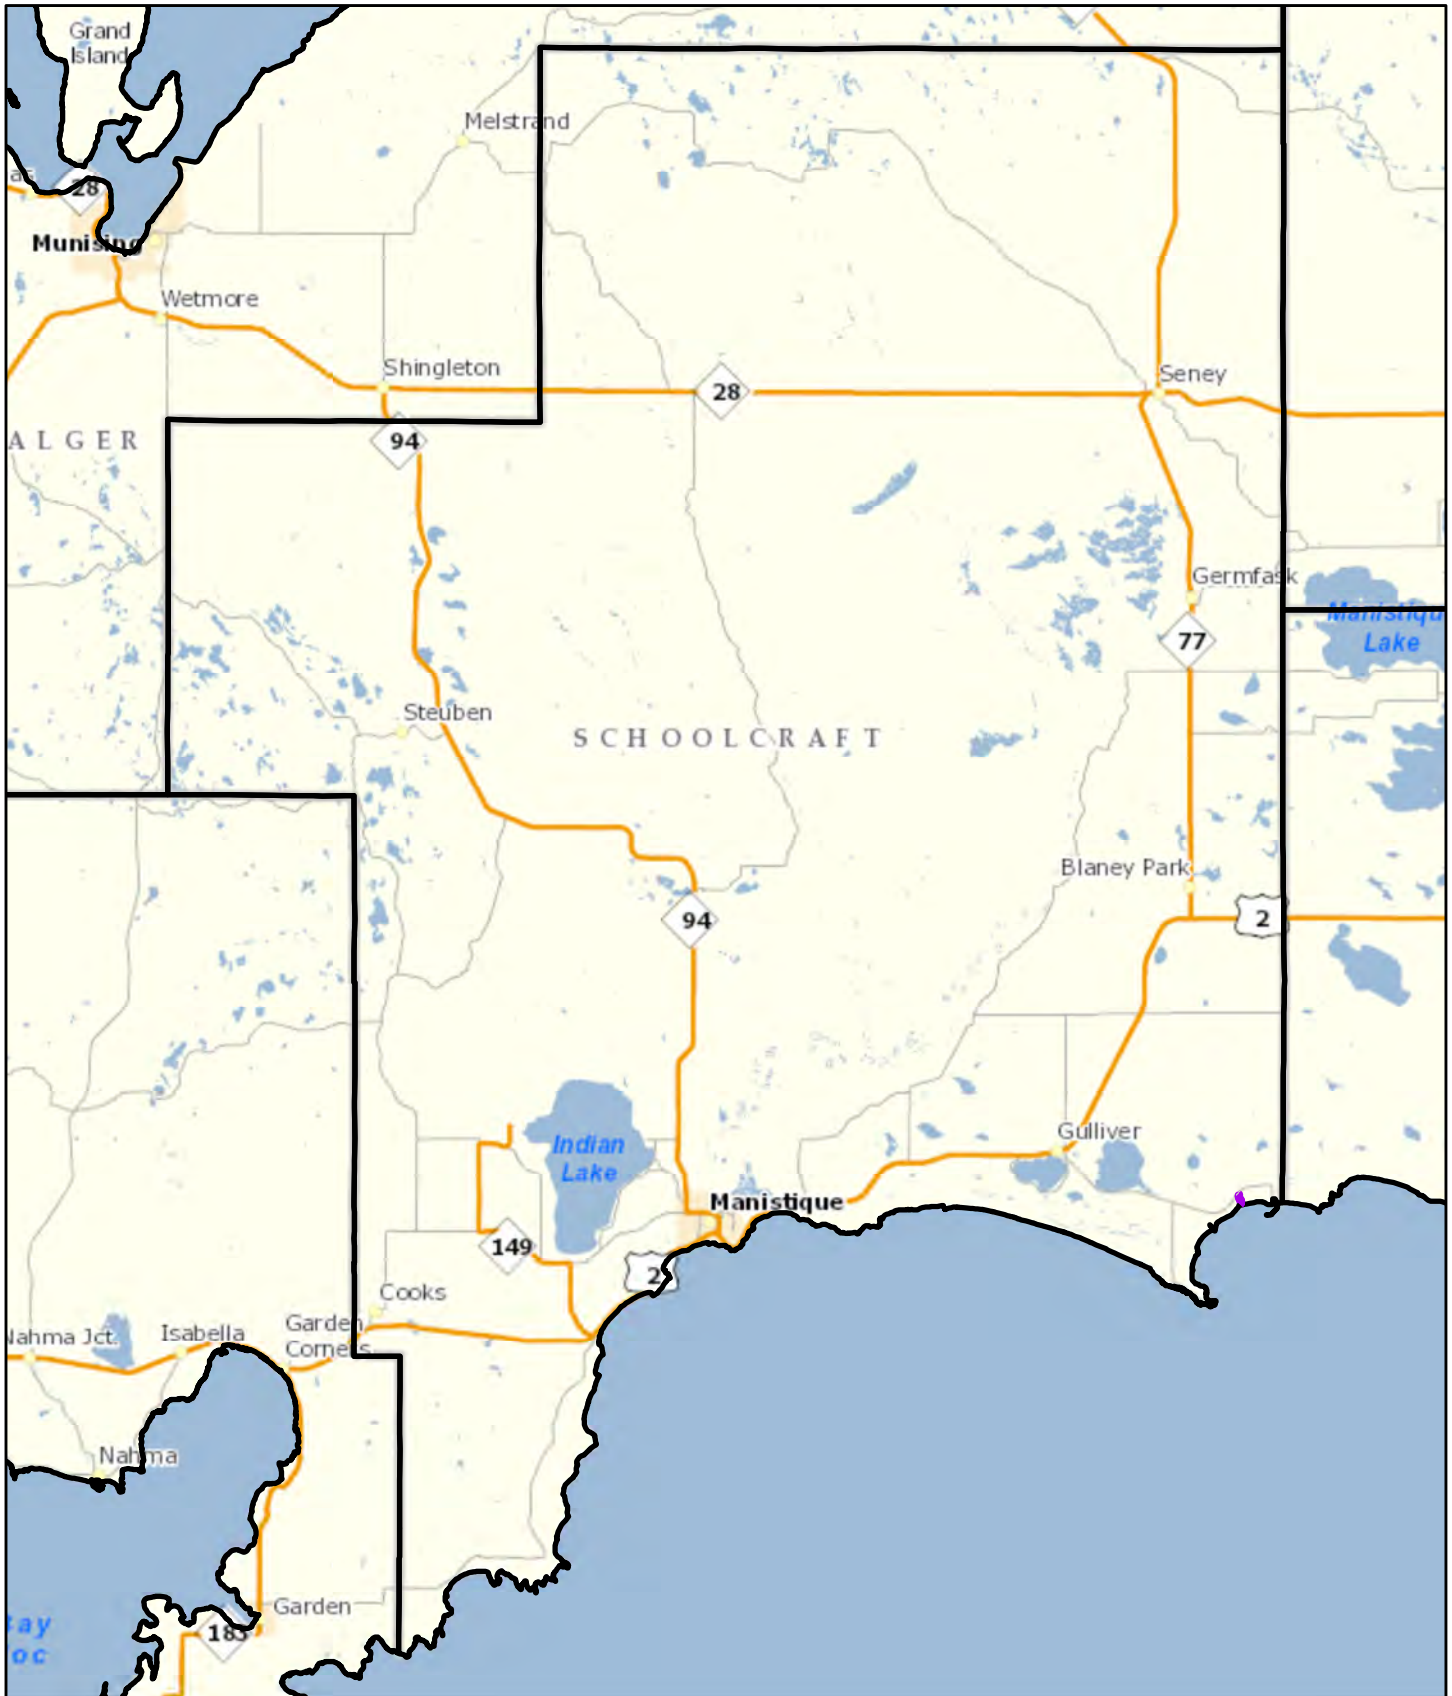

09/05/2018

Threatened and Endangered Mussels Sanilac

0 5 10 Miles

 Federal  State

09/05/2018

Threatened and Endangered Mussels Schoolcraft

0 5 10 Miles

 Federal  State

09/05/2018

Threatened and Endangered Mussels Shiawassee

0 4.75 9.5 Miles

 Federal  State

09/05/2018

Threatened and Endangered Mussels

St. Clair

 Federal  State

09/05/2018

Threatened and Endangered Mussels

St. Joseph

 Federal  State

09/05/2018

Threatened and Endangered Mussels Tuscola

0 5 10 Miles

 Federal  State