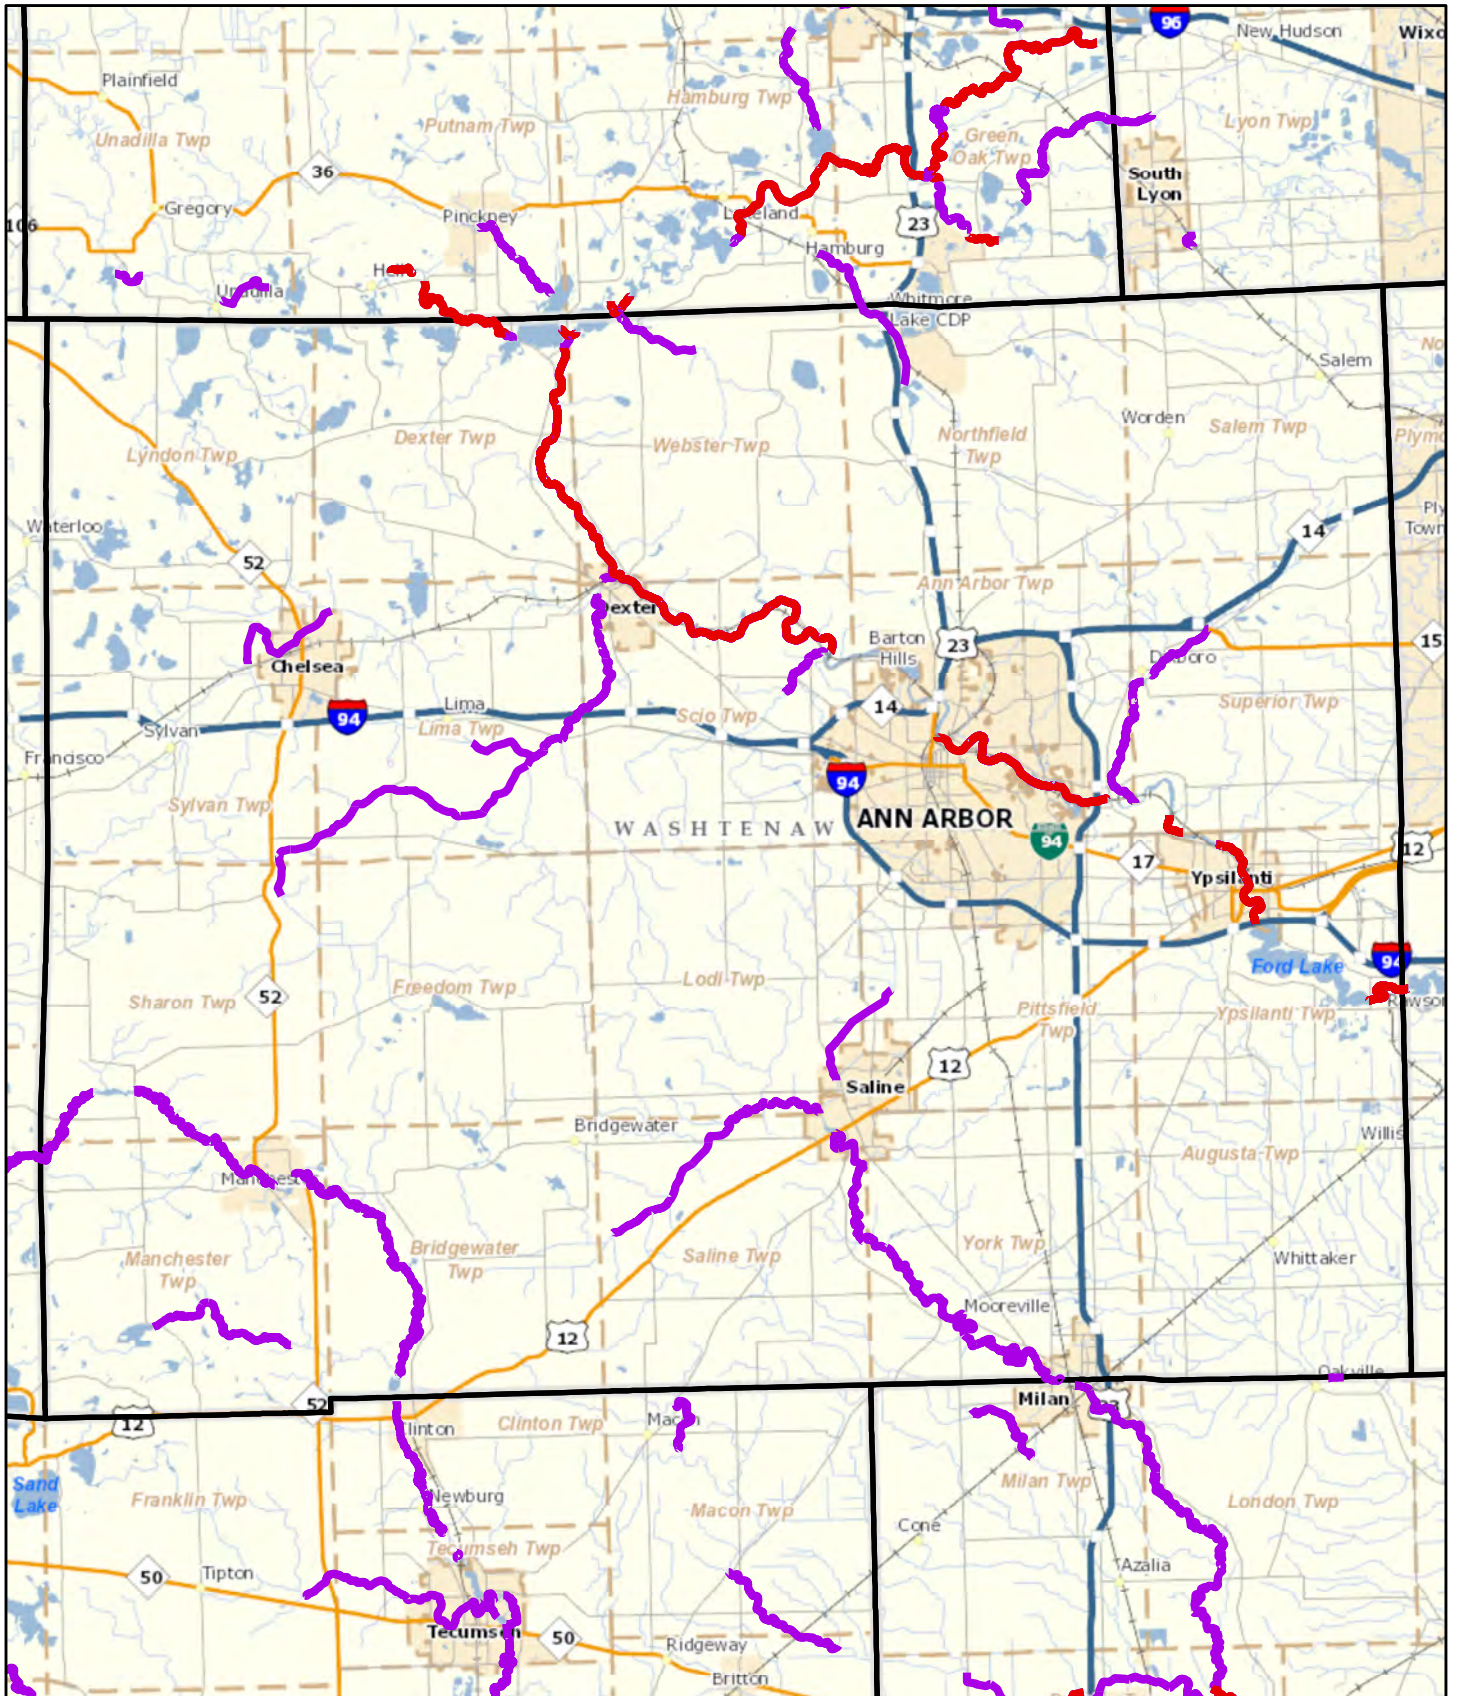

09/05/2018

Threatened and Endangered Mussels Sanilac

0 5 10 Miles

 Federal  State

09/05/2018

Threatened and Endangered Mussels Schoolcraft

0 5 10 Miles

 Federal  State

09/05/2018

Threatened and Endangered Mussels

St. Joseph

 Federal  State

09/05/2018

Threatened and Endangered Mussels Tuscola

0 5 10 Miles

 Federal  State

09/05/2018

Threatened and Endangered Mussels Van Buren

 Federal  State

Threatened and Endangered Mussels Washtenaw

0 5 10 Miles

 Federal  State

09/05/2018

Threatened and Endangered Mussels Wayne

0 5 10 Miles

 Federal  State

09/05/2018

Threatened and Endangered Mussels Wexford

0 5 10 Miles

 Federal  State

09/05/2018