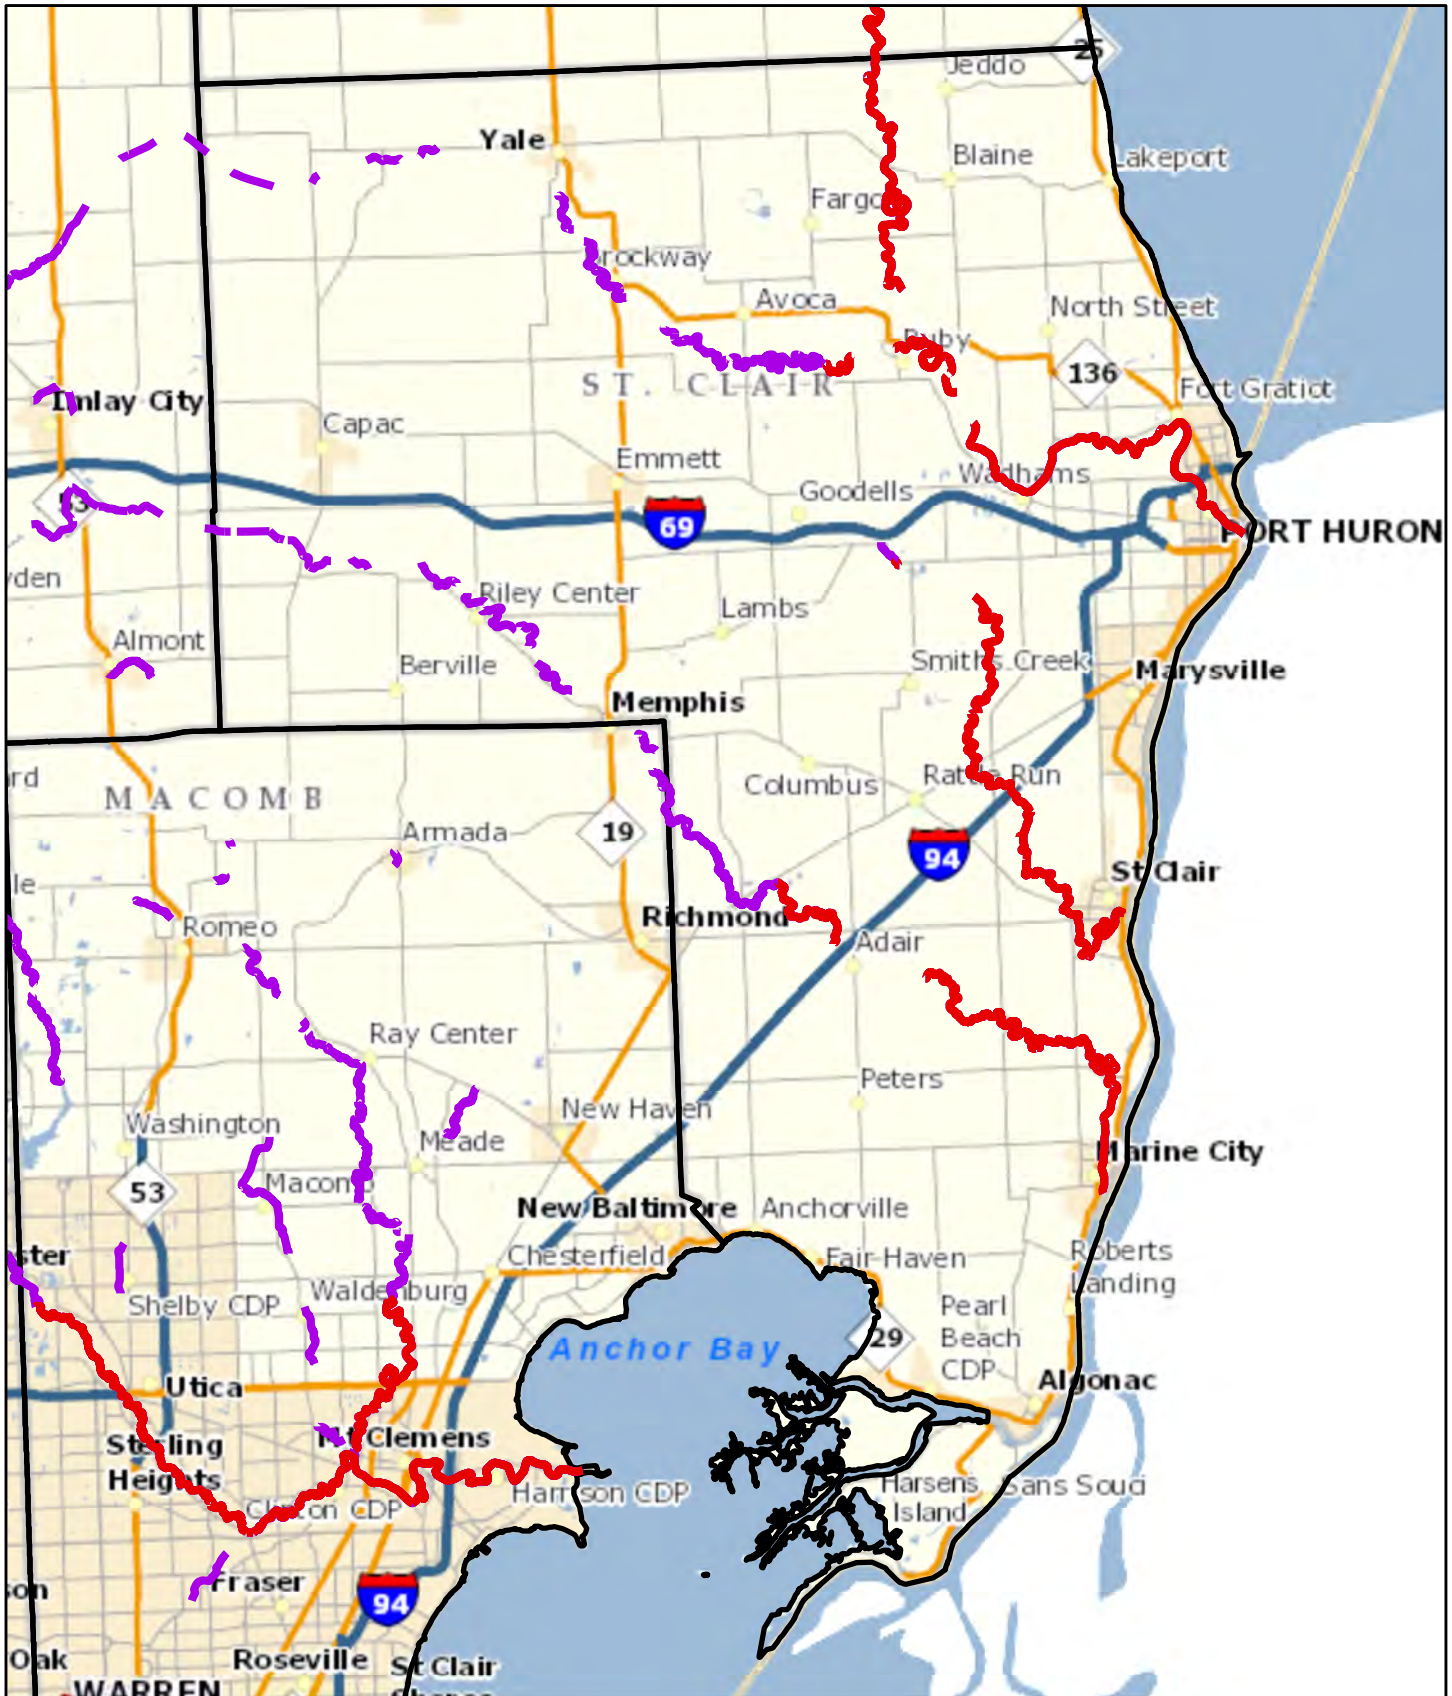

09/05/2018

Threatened and Endangered Mussels Shiawassee

0 4.75 9.5 Miles

 Federal  State

09/05/2018

Threatened and Endangered Mussels

St. Clair

 Federal  State

09/05/2018

Threatened and Endangered Mussels

St. Joseph

 Federal  State

09/05/2018

Threatened and Endangered Mussels Tuscola

0 5 10 Miles

 Federal  State

09/05/2018

Threatened and Endangered Mussels Van Buren

 Federal  State

Threatened and Endangered Mussels Washtenaw

0 5 10 Miles

 Federal  State

09/05/2018

Threatened and Endangered Mussels Wayne

0 5 10 Miles

 Federal  State

09/05/2018

Threatened and Endangered Mussels Wexford

0 5 10 Miles

 Federal  State

09/05/2018