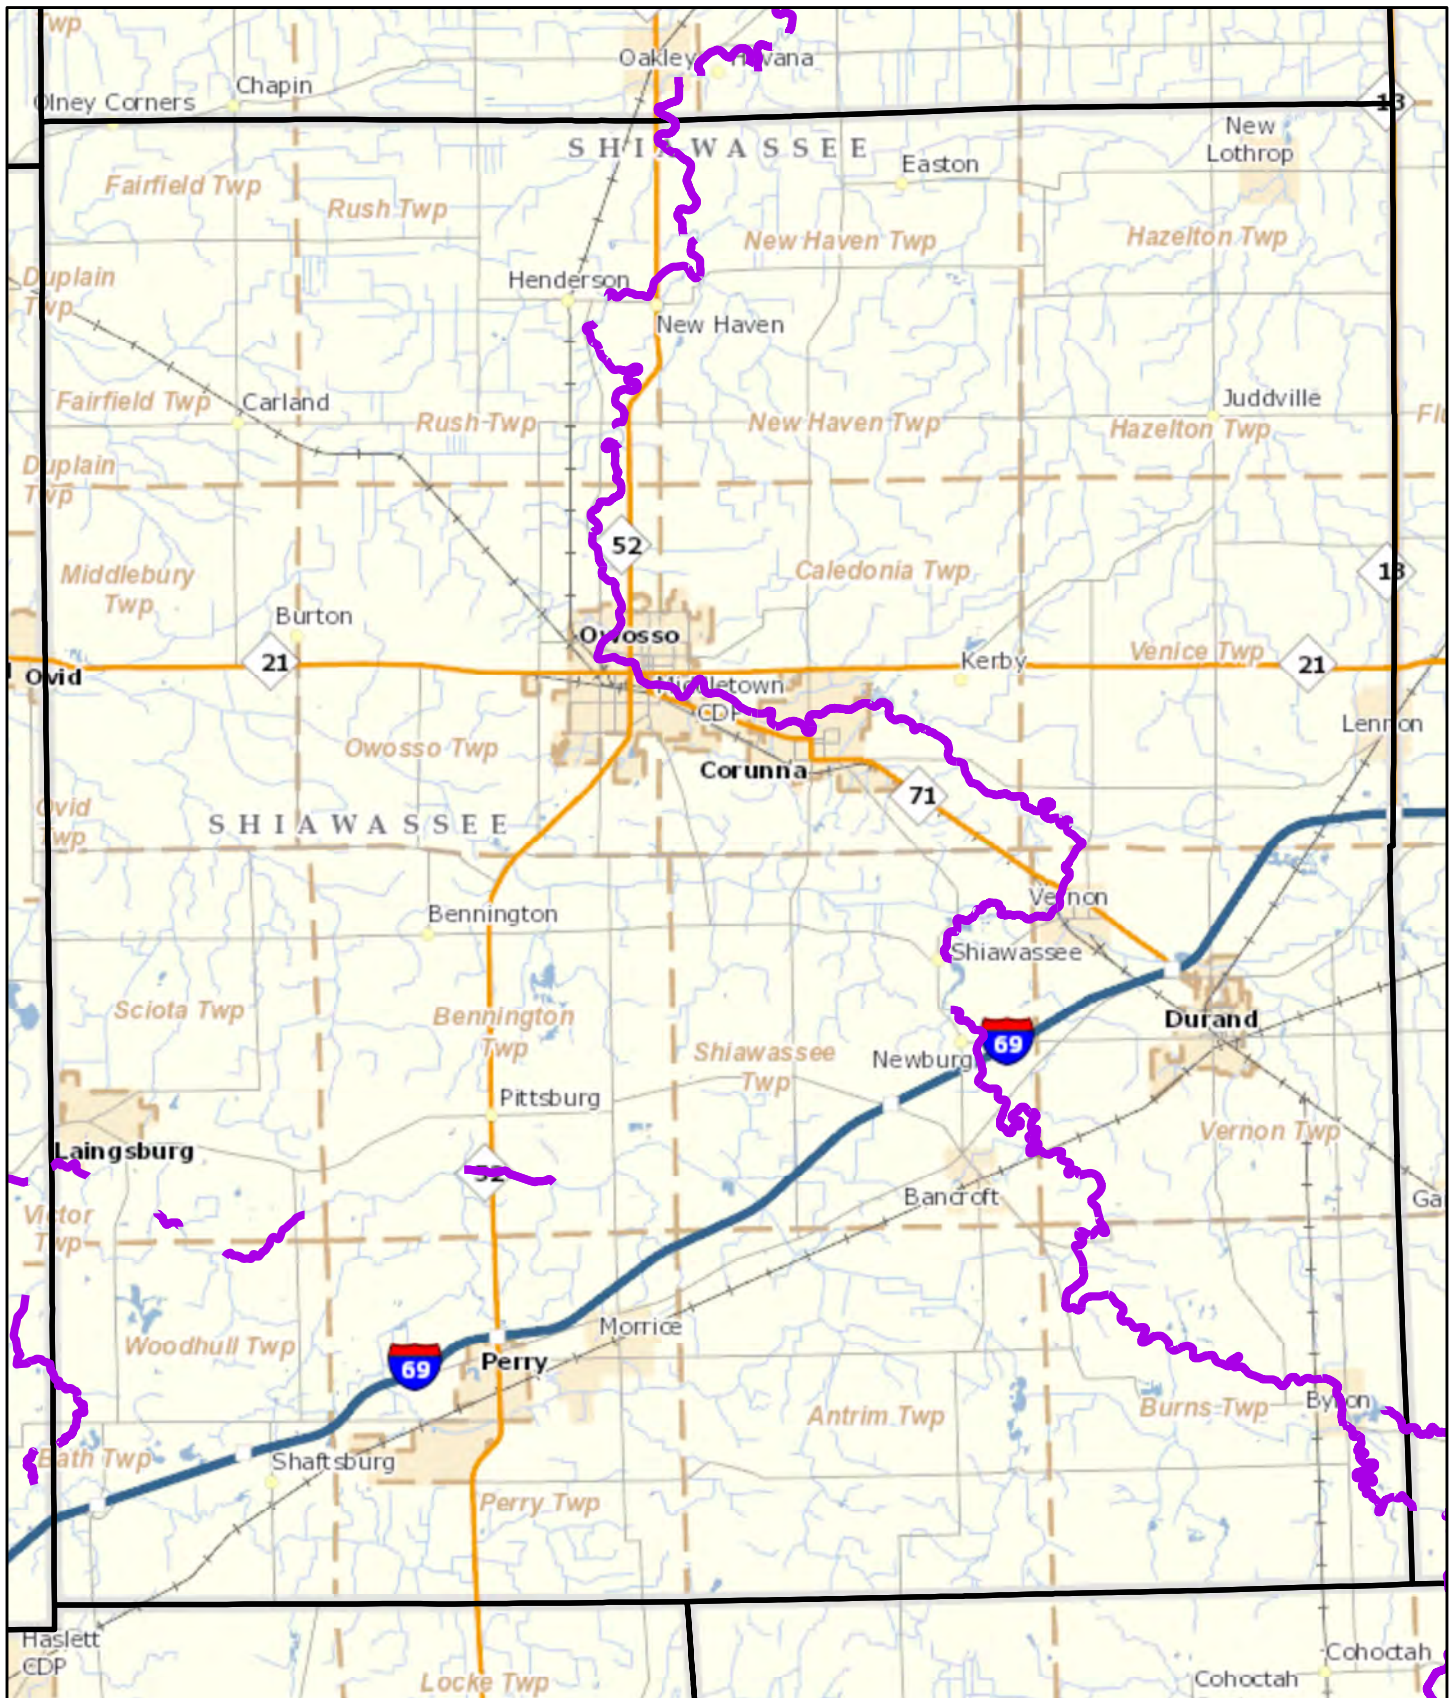

Threatened and Endangered Mussels Presque Isle

 Federal  State

09/05/2018

Threatened and Endangered Mussels Roscommon

 Federal  State

09/05/2018

Threatened and Endangered Mussels Saginaw

 Federal  State

09/05/2018

Threatened and Endangered Mussels Sanilac

0 5 10 Miles

 Federal  State

09/05/2018

Threatened and Endangered Mussels Schoolcraft

0 5 10 Miles

 Federal  State

09/05/2018

Threatened and Endangered Mussels Shiawassee

0 4.75 9.5 Miles

 Federal  State

09/05/2018

Threatened and Endangered Mussels

St. Clair

 Federal  State

09/05/2018

Threatened and Endangered Mussels

St. Joseph

 Federal  State

09/05/2018

Threatened and Endangered Mussels Tuscola

0 5 10 Miles

 Federal  State