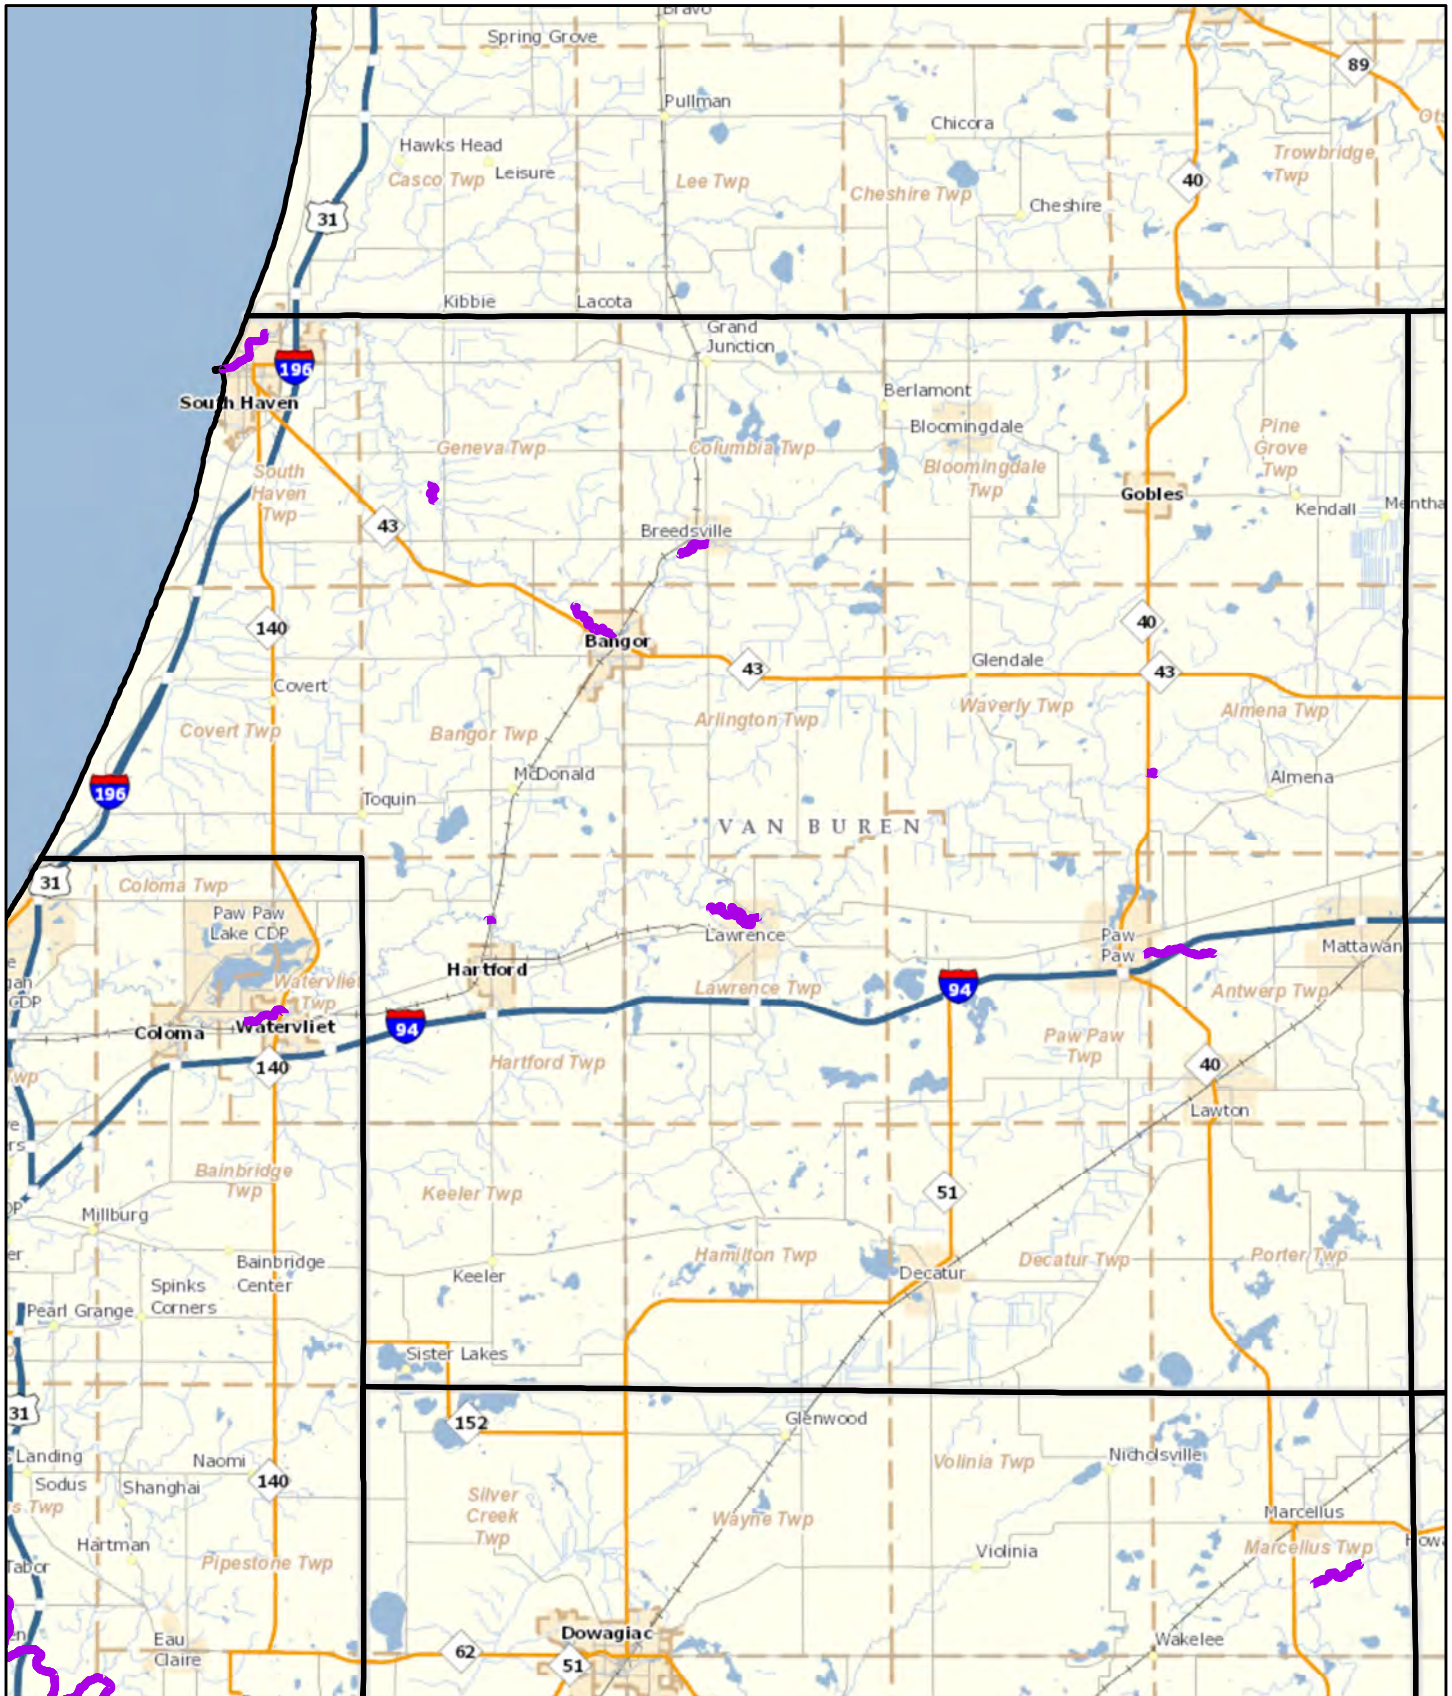

09/05/2018

Threatened and Endangered Mussels Shiawassee

0 4.75 9.5 Miles

 Federal  State

09/05/2018

Threatened and Endangered Mussels

St. Clair

 Federal  State

09/05/2018

Threatened and Endangered Mussels

St. Joseph

 Federal  State

09/05/2018

Threatened and Endangered Mussels Tuscola

0 5 10 Miles

 Federal  State

09/05/2018

Threatened and Endangered Mussels Van Buren

 Federal  State

Threatened and Endangered Mussels Washtenaw

0 5 10 Miles

 Federal  State

09/05/2018

Threatened and Endangered Mussels Wayne

0 5 10 Miles

 Federal  State

09/05/2018

Threatened and Endangered Mussels Wexford

0 5 10 Miles

 Federal  State

09/05/2018