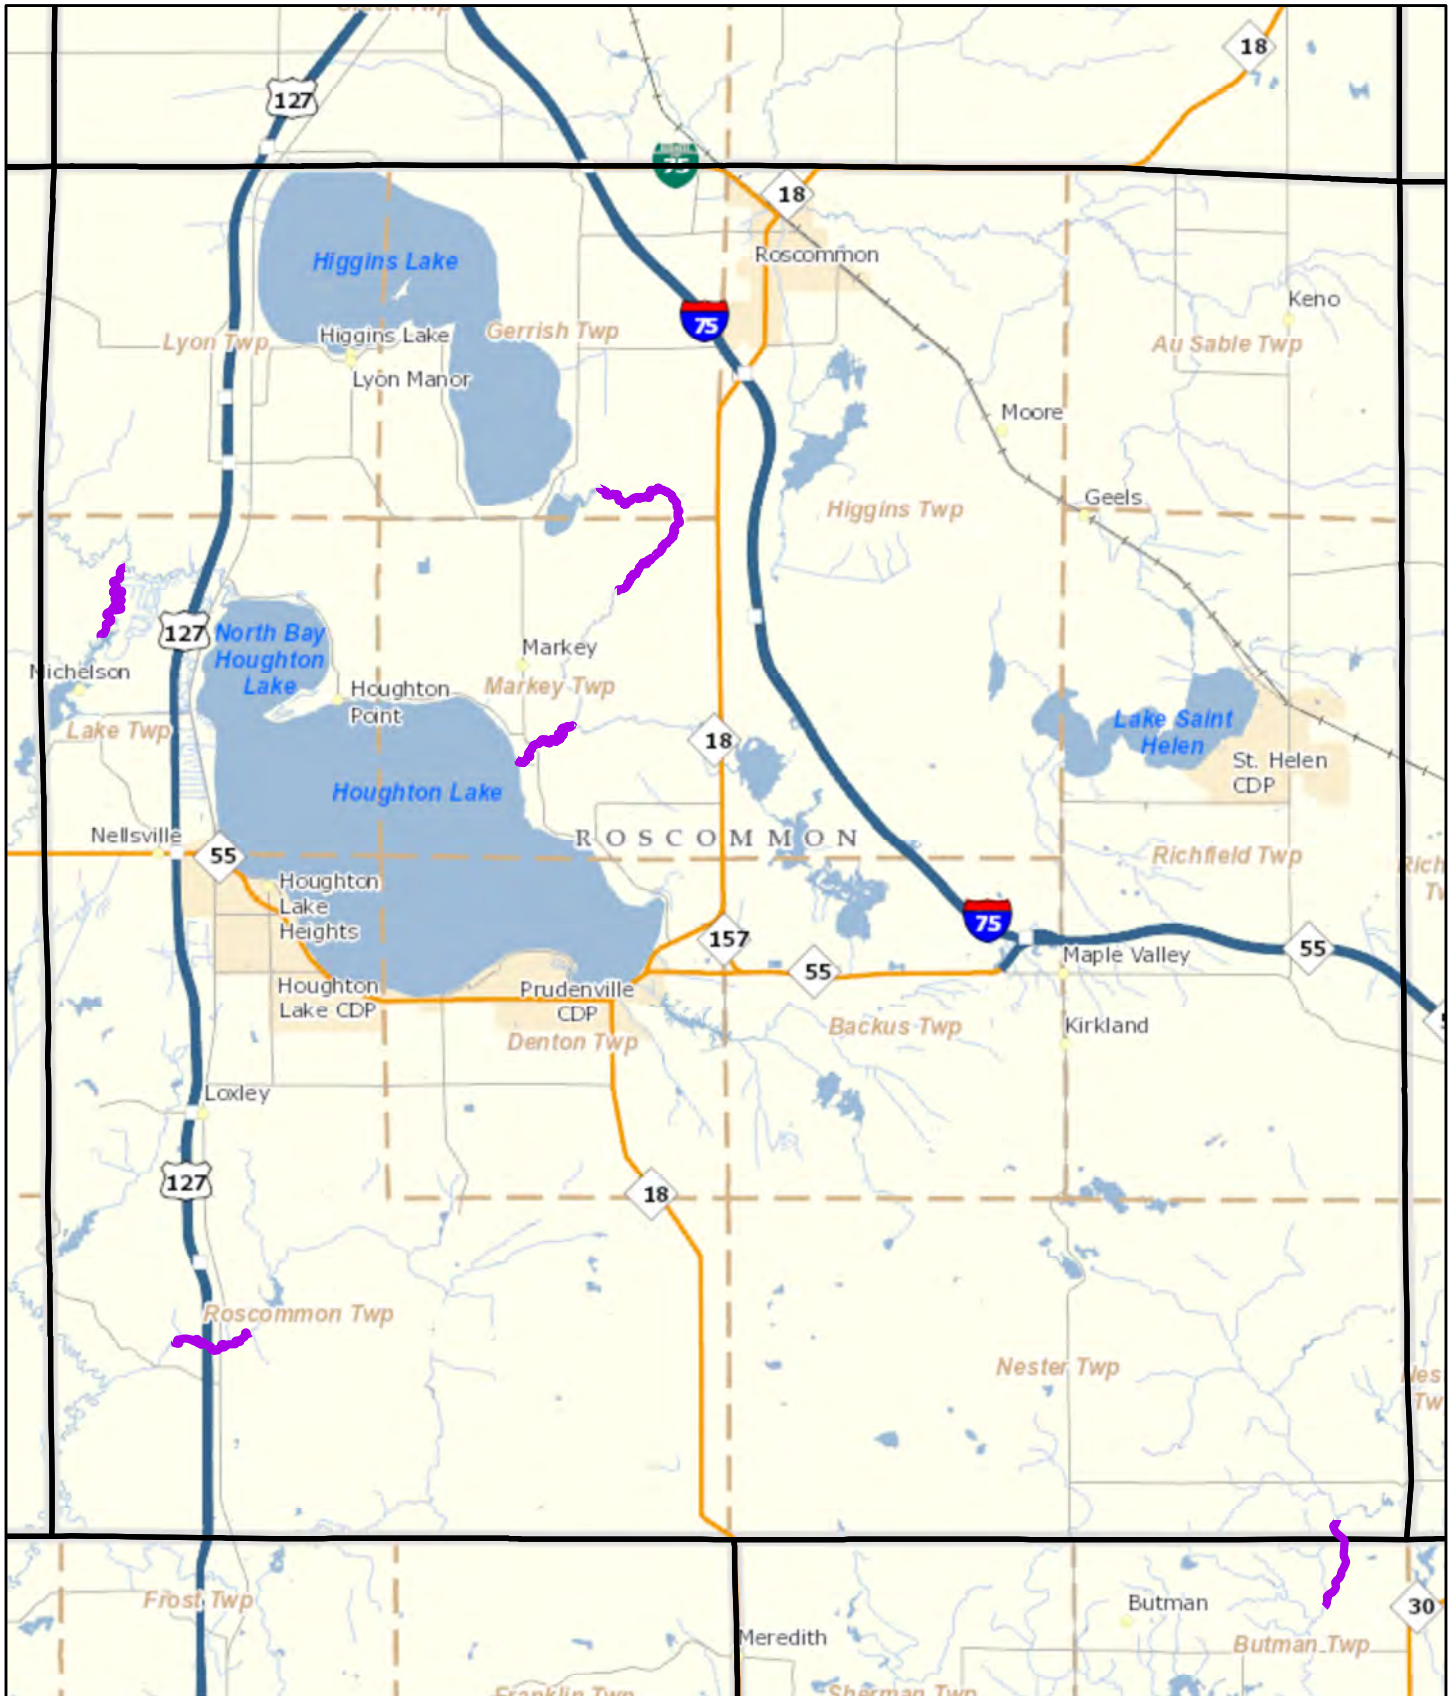

Threatened and Endangered Mussels Presque Isle

 Federal  State

09/05/2018

Threatened and Endangered Mussels Roscommon

 Federal  State

09/05/2018

Threatened and Endangered Mussels Saginaw

 Federal  State

09/05/2018

Threatened and Endangered Mussels Sanilac

0 5 10 Miles

 Federal  State

09/05/2018

Threatened and Endangered Mussels Schoolcraft

0 5 10 Miles

 Federal  State

09/05/2018

Threatened and Endangered Mussels Shiawassee

0 4.75 9.5 Miles

 Federal  State

09/05/2018

Threatened and Endangered Mussels

St. Clair

 Federal  State

09/05/2018

Threatened and Endangered Mussels

St. Joseph

 Federal  State

09/05/2018

Threatened and Endangered Mussels Tuscola

0 5 10 Miles

 Federal  State