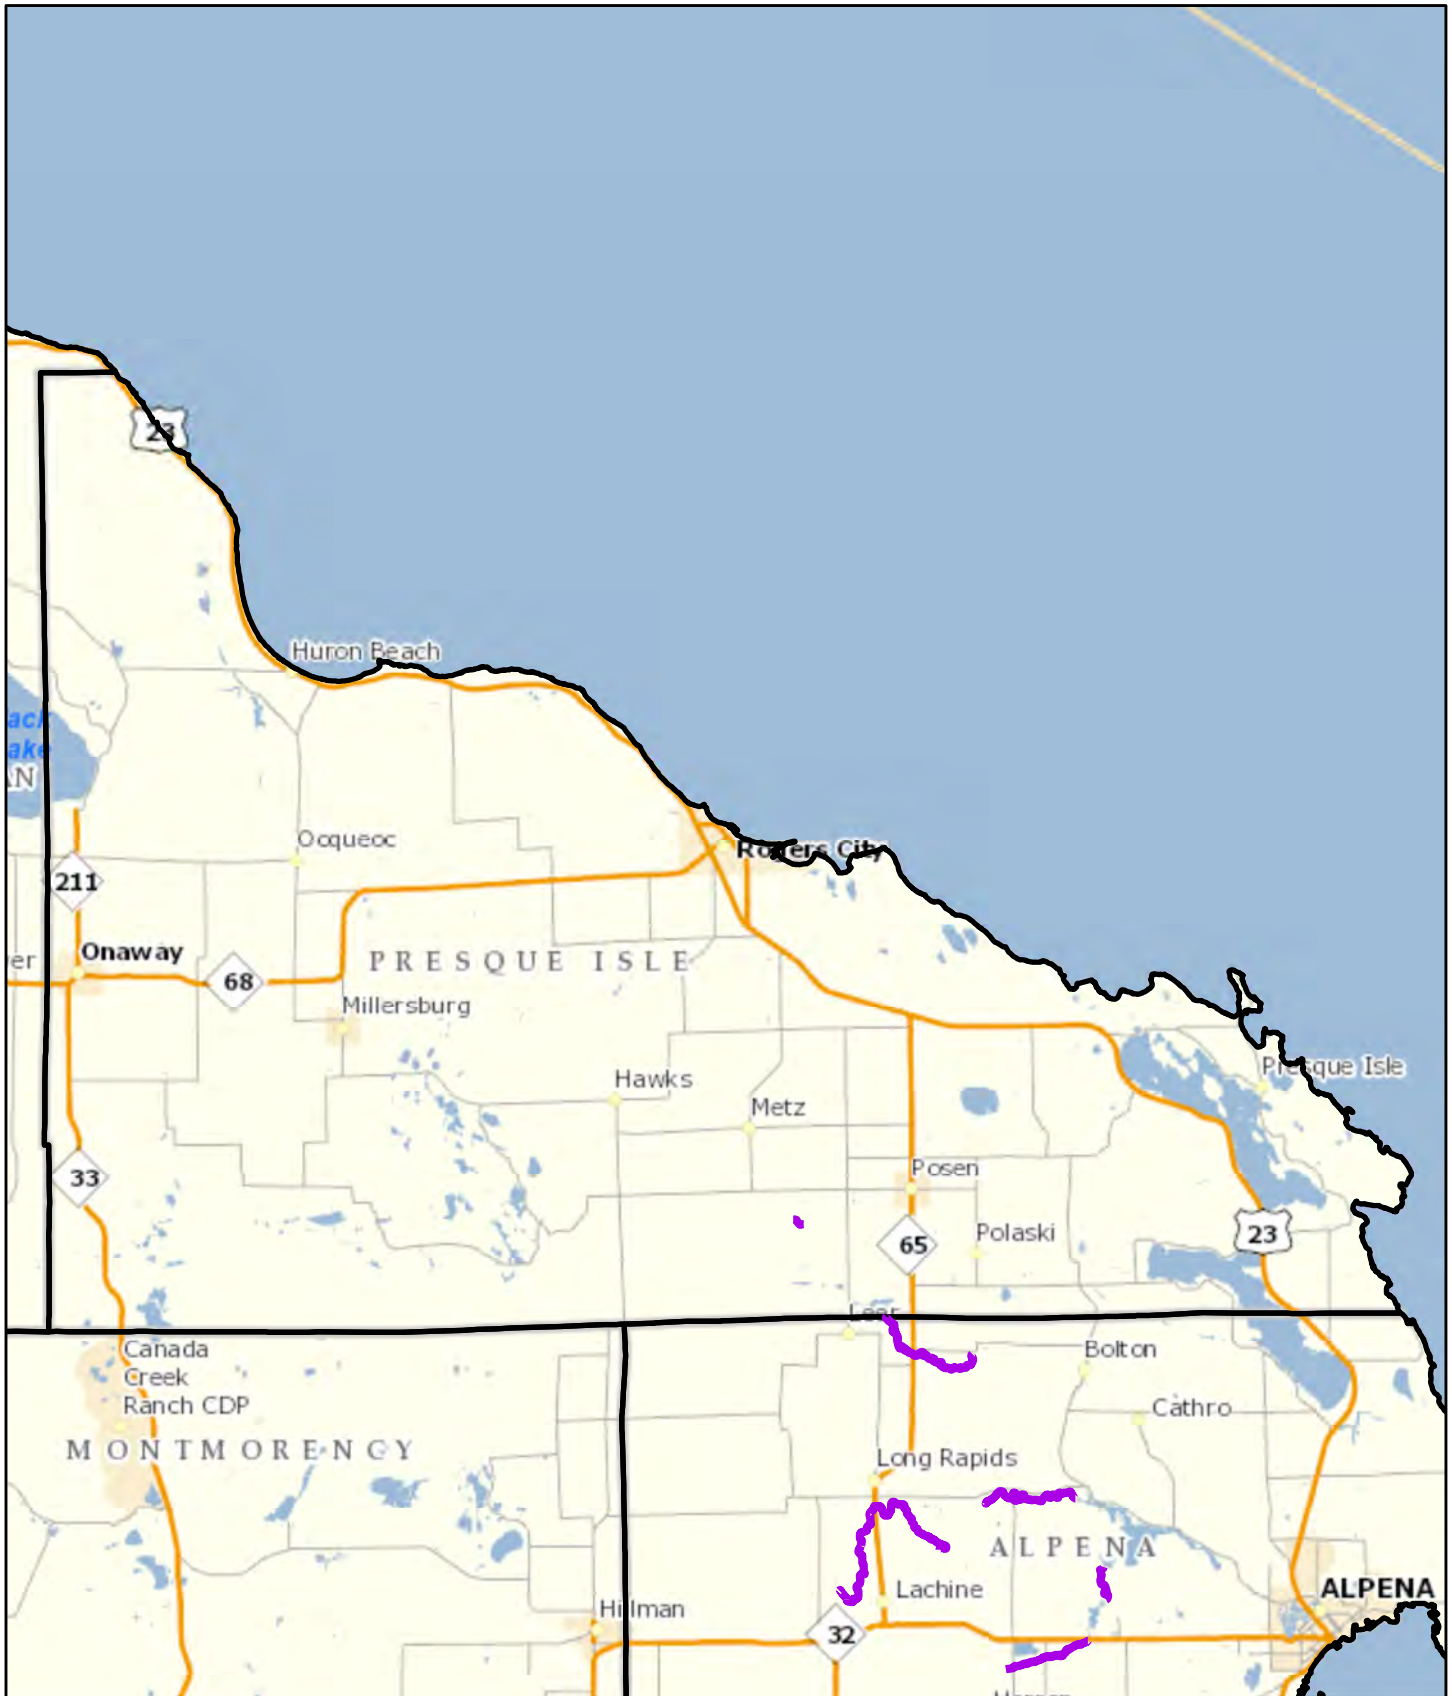

Threatened and Endangered Mussels Presque Isle

 Federal  State

09/05/2018

Threatened and Endangered Mussels Roscommon

 Federal  State

09/05/2018

Threatened and Endangered Mussels Saginaw

 Federal  State

09/05/2018

Threatened and Endangered Mussels Sanilac

0 5 10 Miles

 Federal  State

09/05/2018

Threatened and Endangered Mussels Schoolcraft

0 5 10 Miles

 Federal  State

09/05/2018

Threatened and Endangered Mussels Shiawassee

0 4.75 9.5 Miles

 Federal  State

09/05/2018

Threatened and Endangered Mussels

St. Clair

 Federal  State

09/05/2018

Threatened and Endangered Mussels

St. Joseph

 Federal  State

09/05/2018

Threatened and Endangered Mussels Tuscola

0 5 10 Miles

 Federal  State