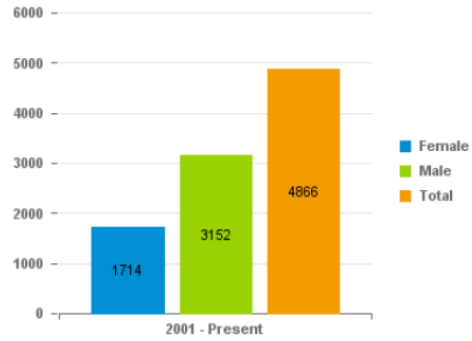

Michigan Gaming Control Board Disassociated Persons List Statistics

Total DPL Applications Processed 2001 - Present

DPL Applications Processed Previous and Current Year

Applications processed as of 04/01/2021 06:30 AM