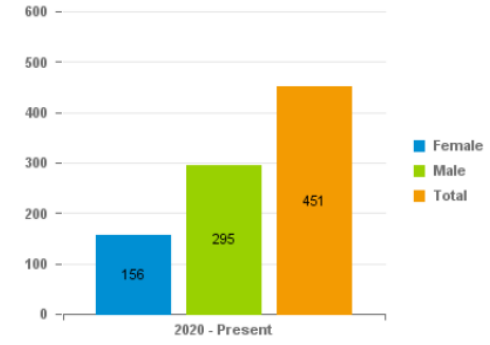

Total DPL Applications Removed 2020 - Present