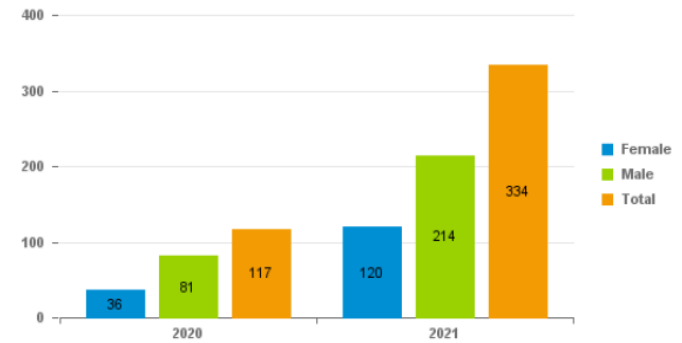

Michigan Gaming Control Board Disassociated Persons List Statistics

Total DPL Applications Processed 2001 - Present

DPL Applications Processed Previous and Current Year

Applications processed as of 04/01/2021 06:30 AM

Total DPL Applications Removed 2020 - Present

DPL Applications Removed Previous and Current Year

Applications processed as of 04/01/2021 06:30 AM