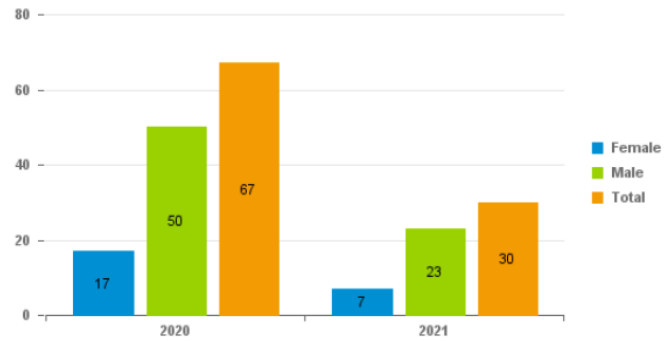

Michigan Gaming Control Board Disassociated Persons List Statistics

Total DPL Applications Processed 2001 - Present

DPL Applications Processed Previous and Current Year

Applications processed as of 04/01/2021 06:30 AM

Total DPL Applications Removed 2020 - Present

DPL Applications Removed Previous and Current Year

Applications processed as of 04/01/2021 06:30 AM