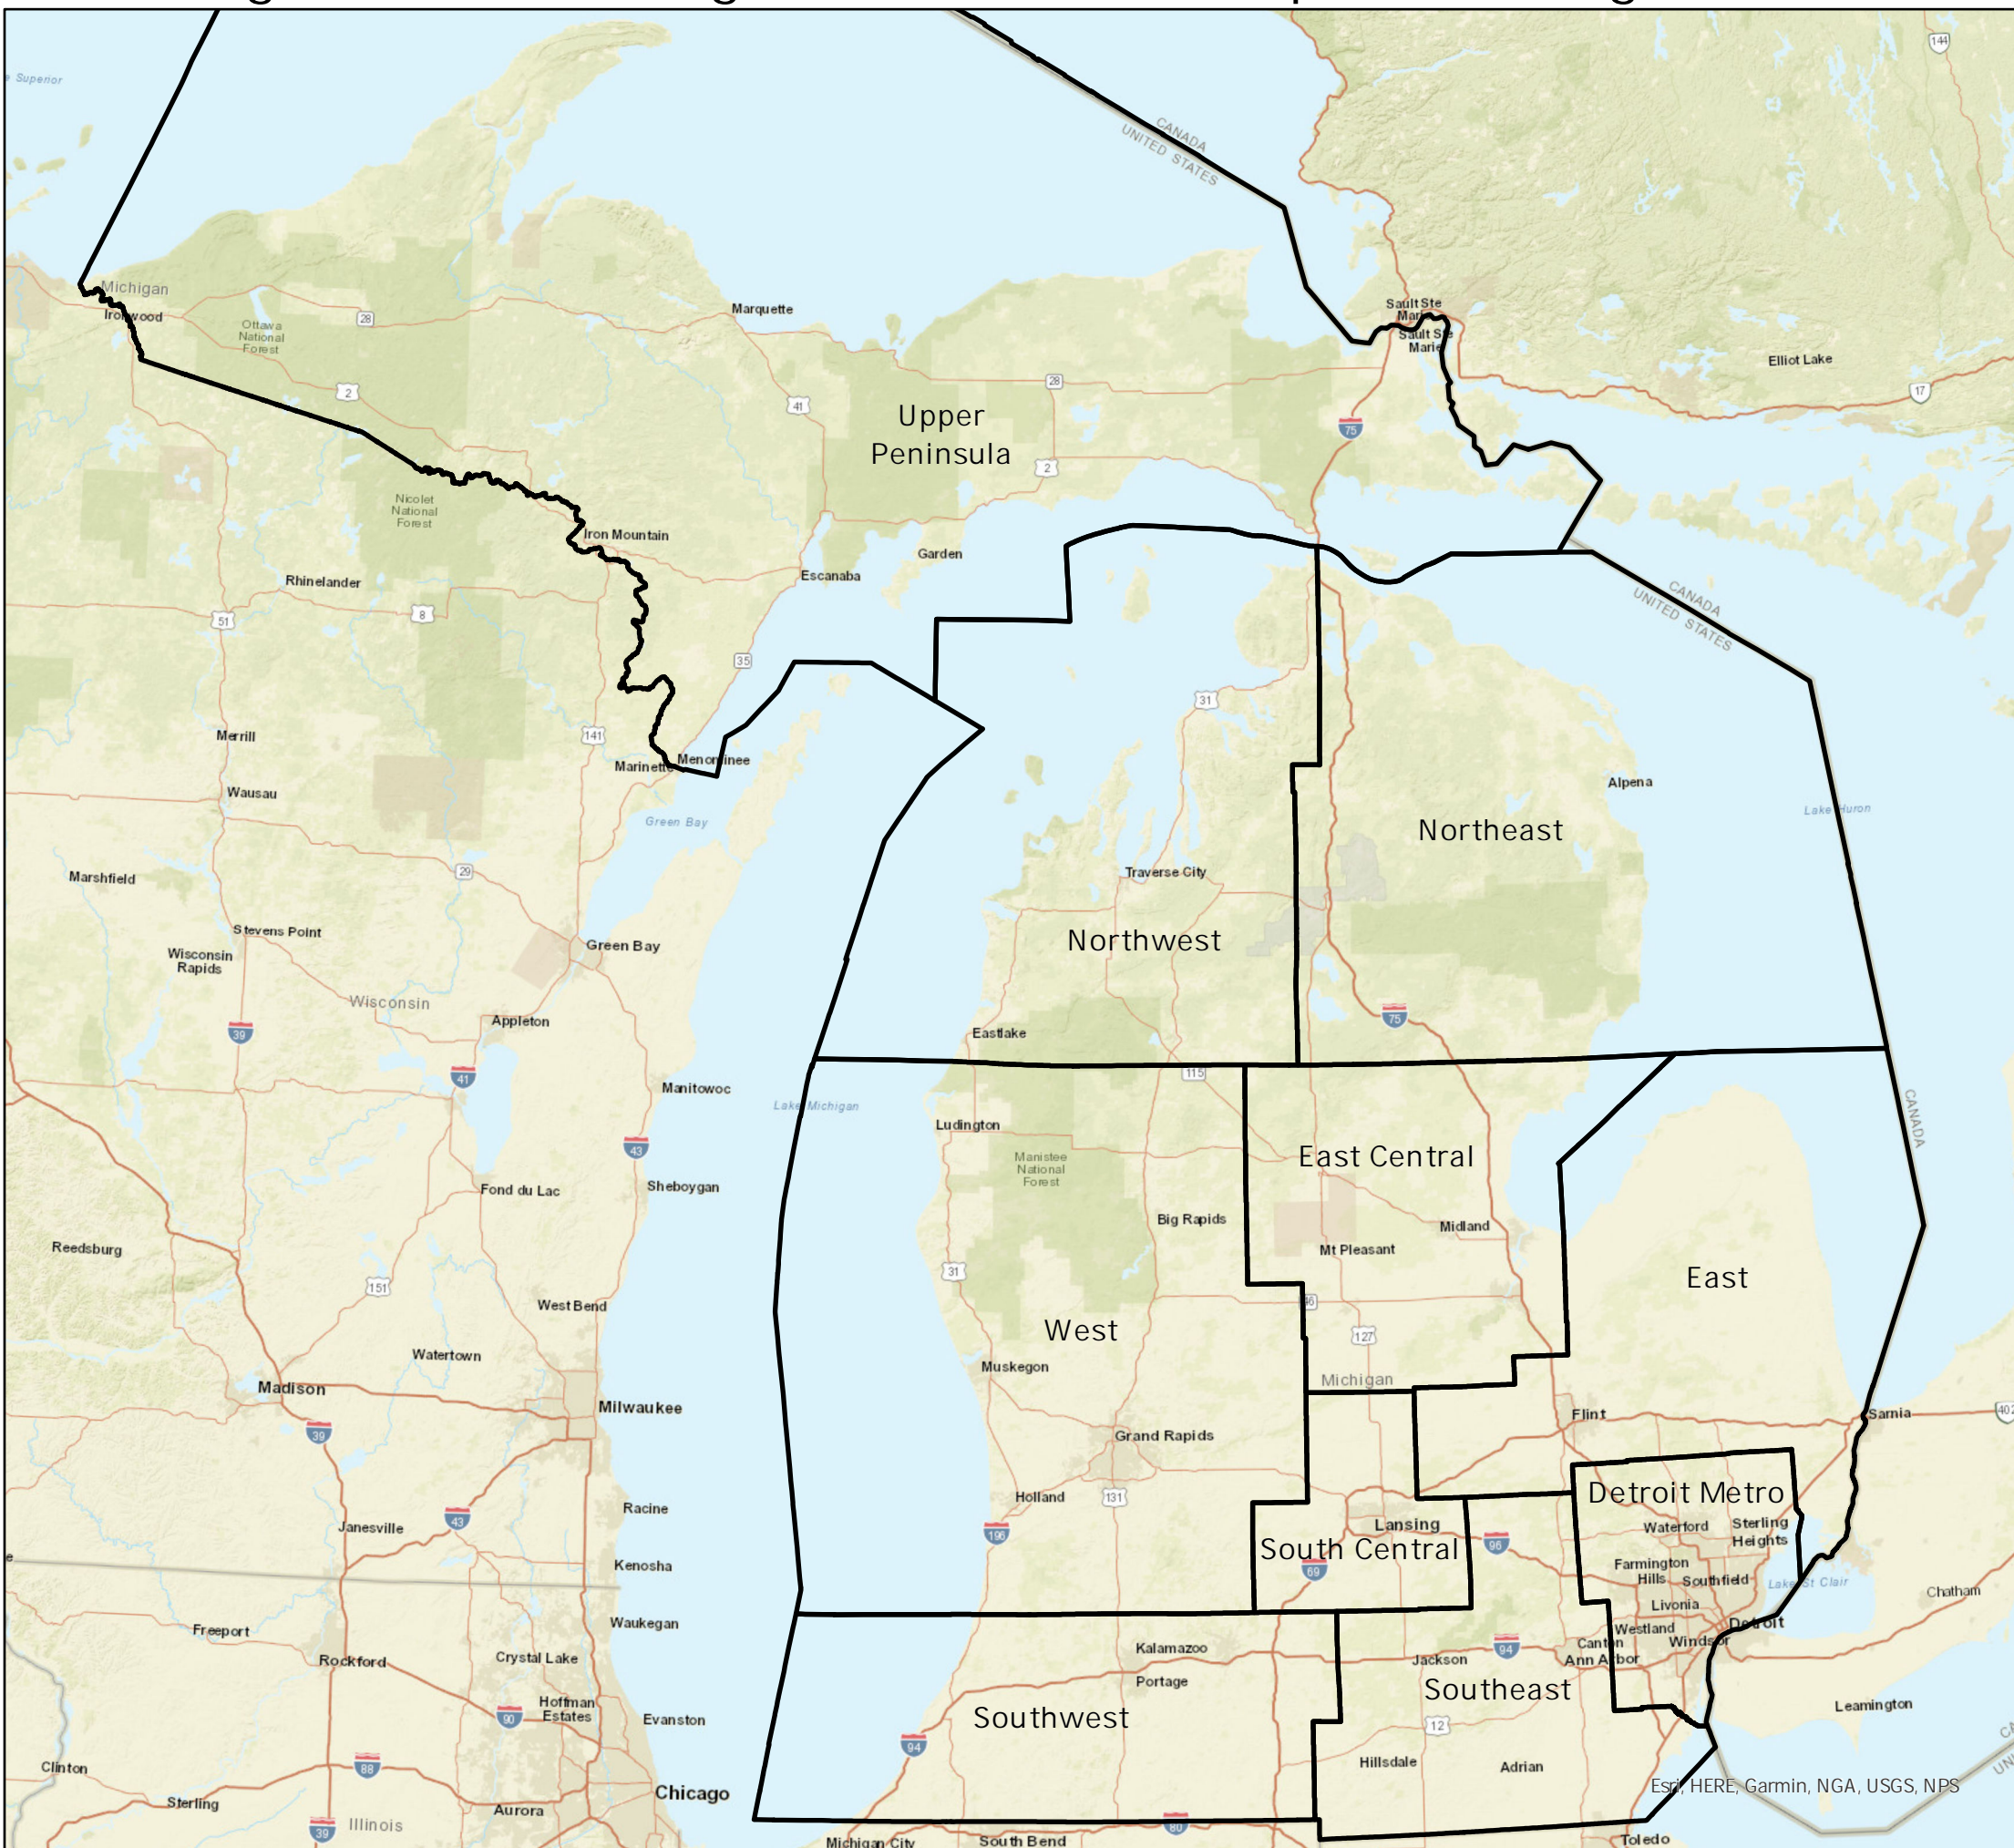

# Michigan Redistricting - Commission Adopted 10 Regional Plan

0 25 50 100 Miles