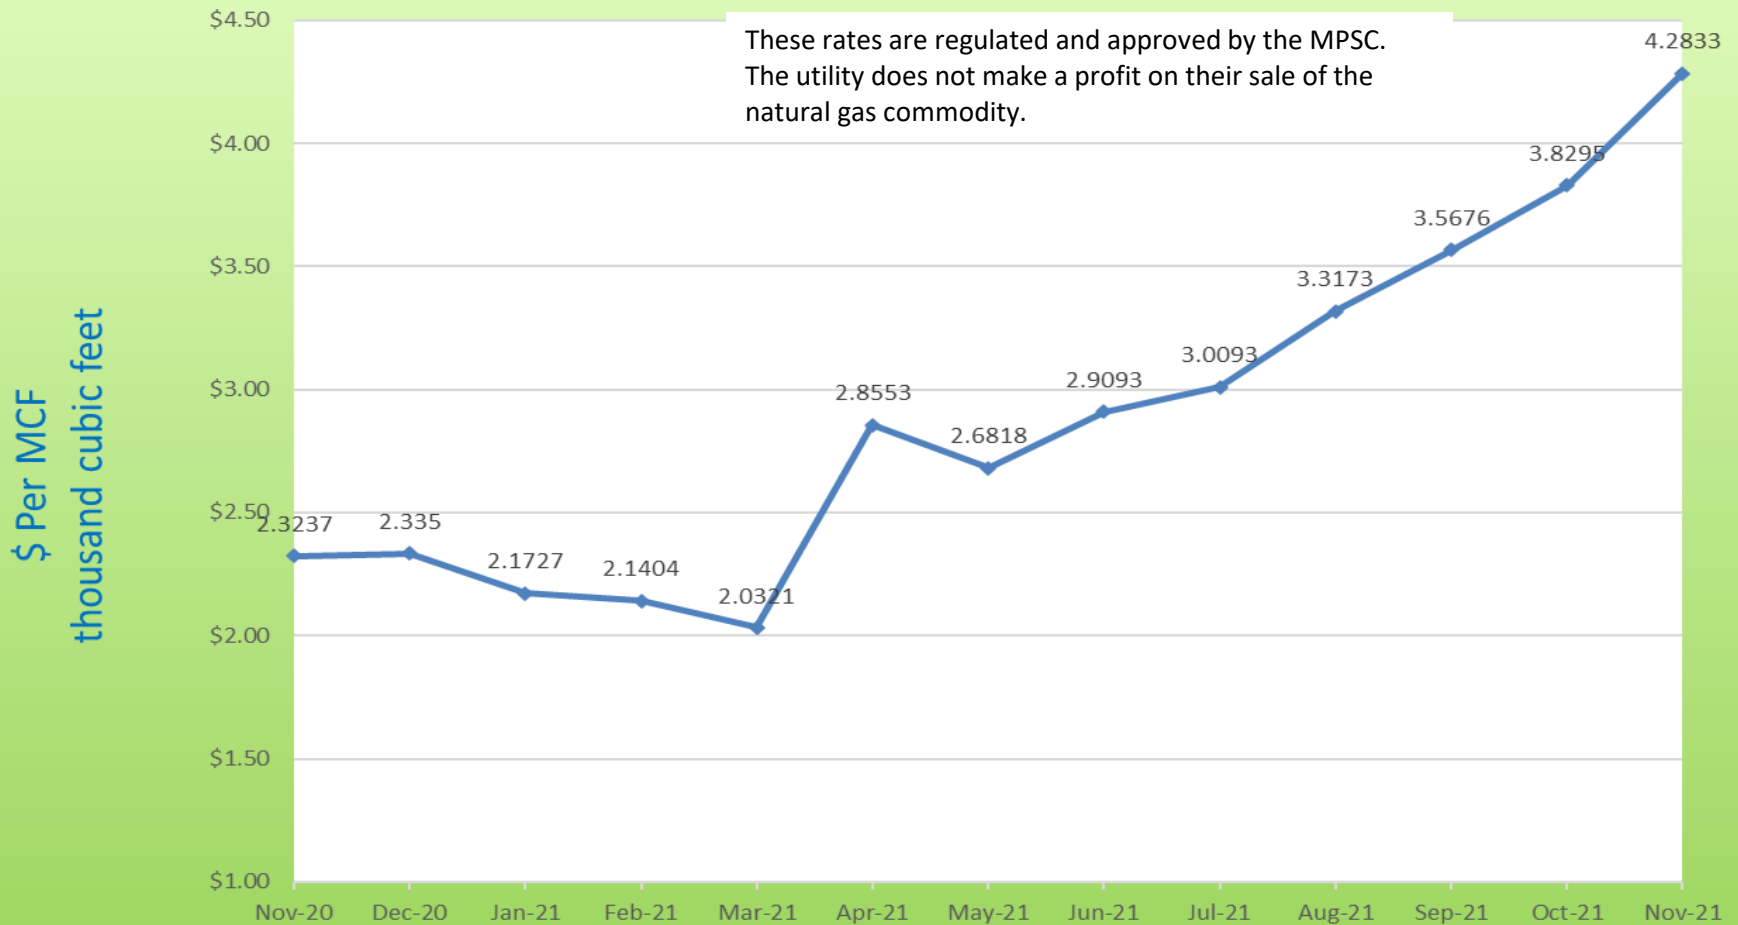

## Consumers Energy - Historical Natural Gas Rates

## Gas Cost Recovery (GCR) Rate Month

\*This chart represents a snapshot of past performance and does not necessarily reflect future rate trends