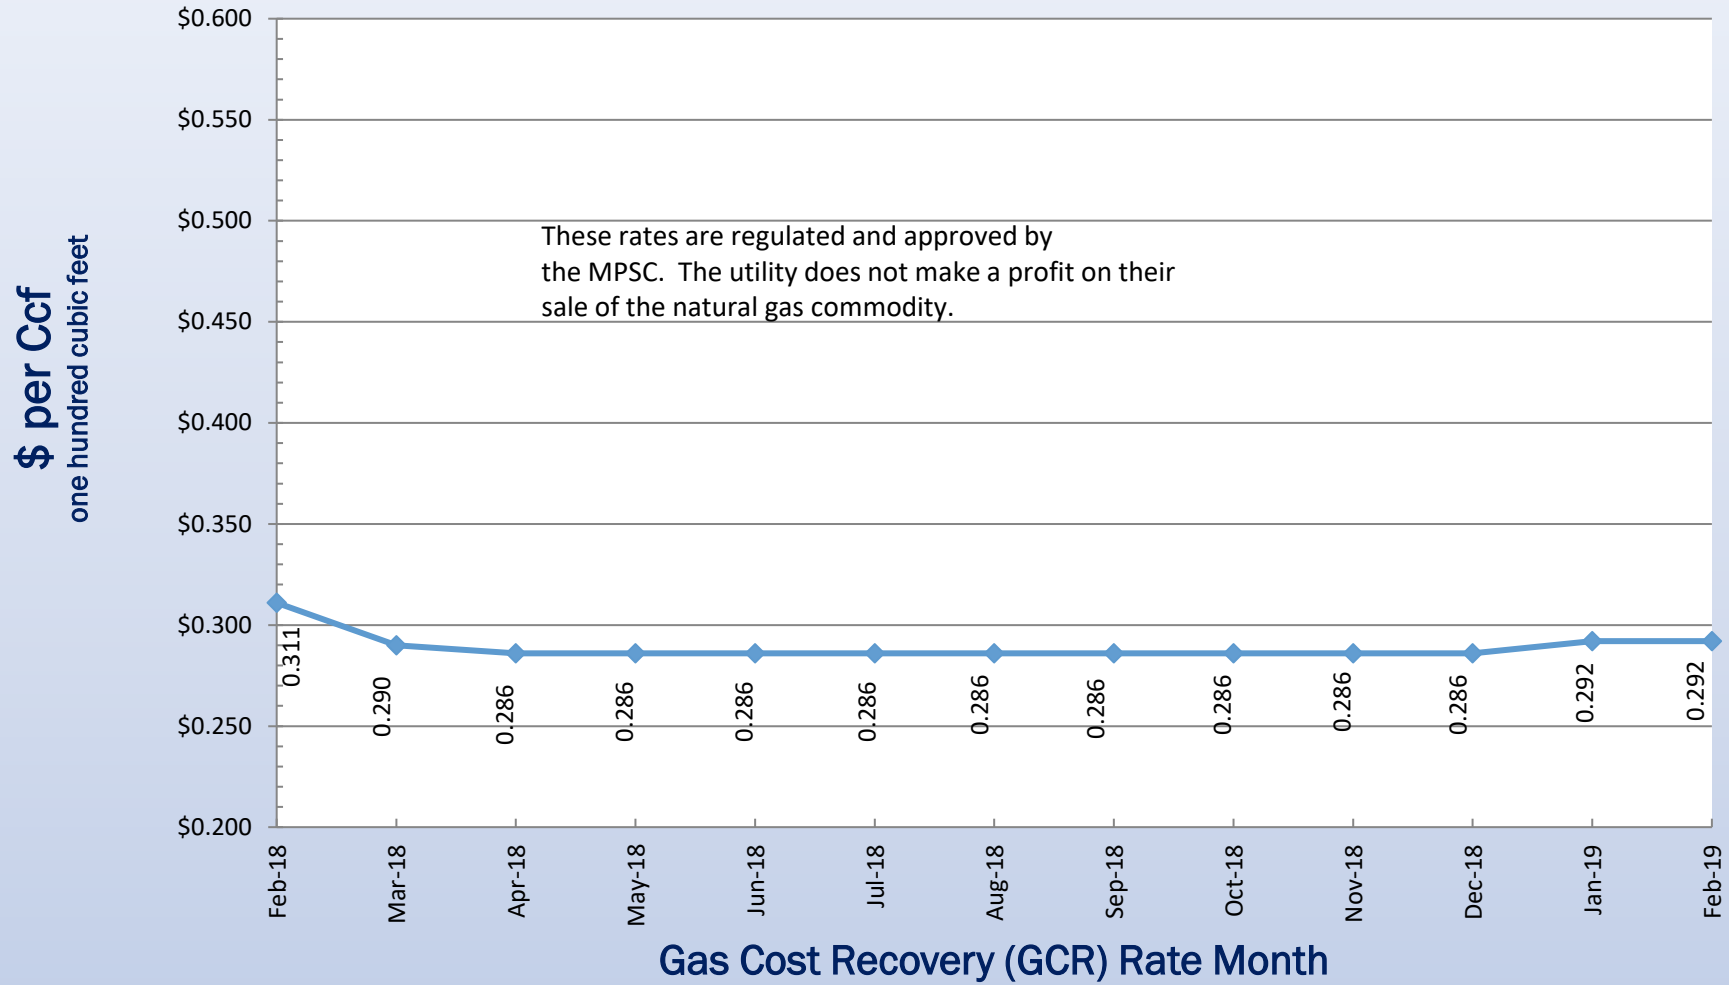

DTE Gas Company - Historical Natural Gas Rates

*This chart represents a snapshot of past performance and does not necessarily reflect future rate trends