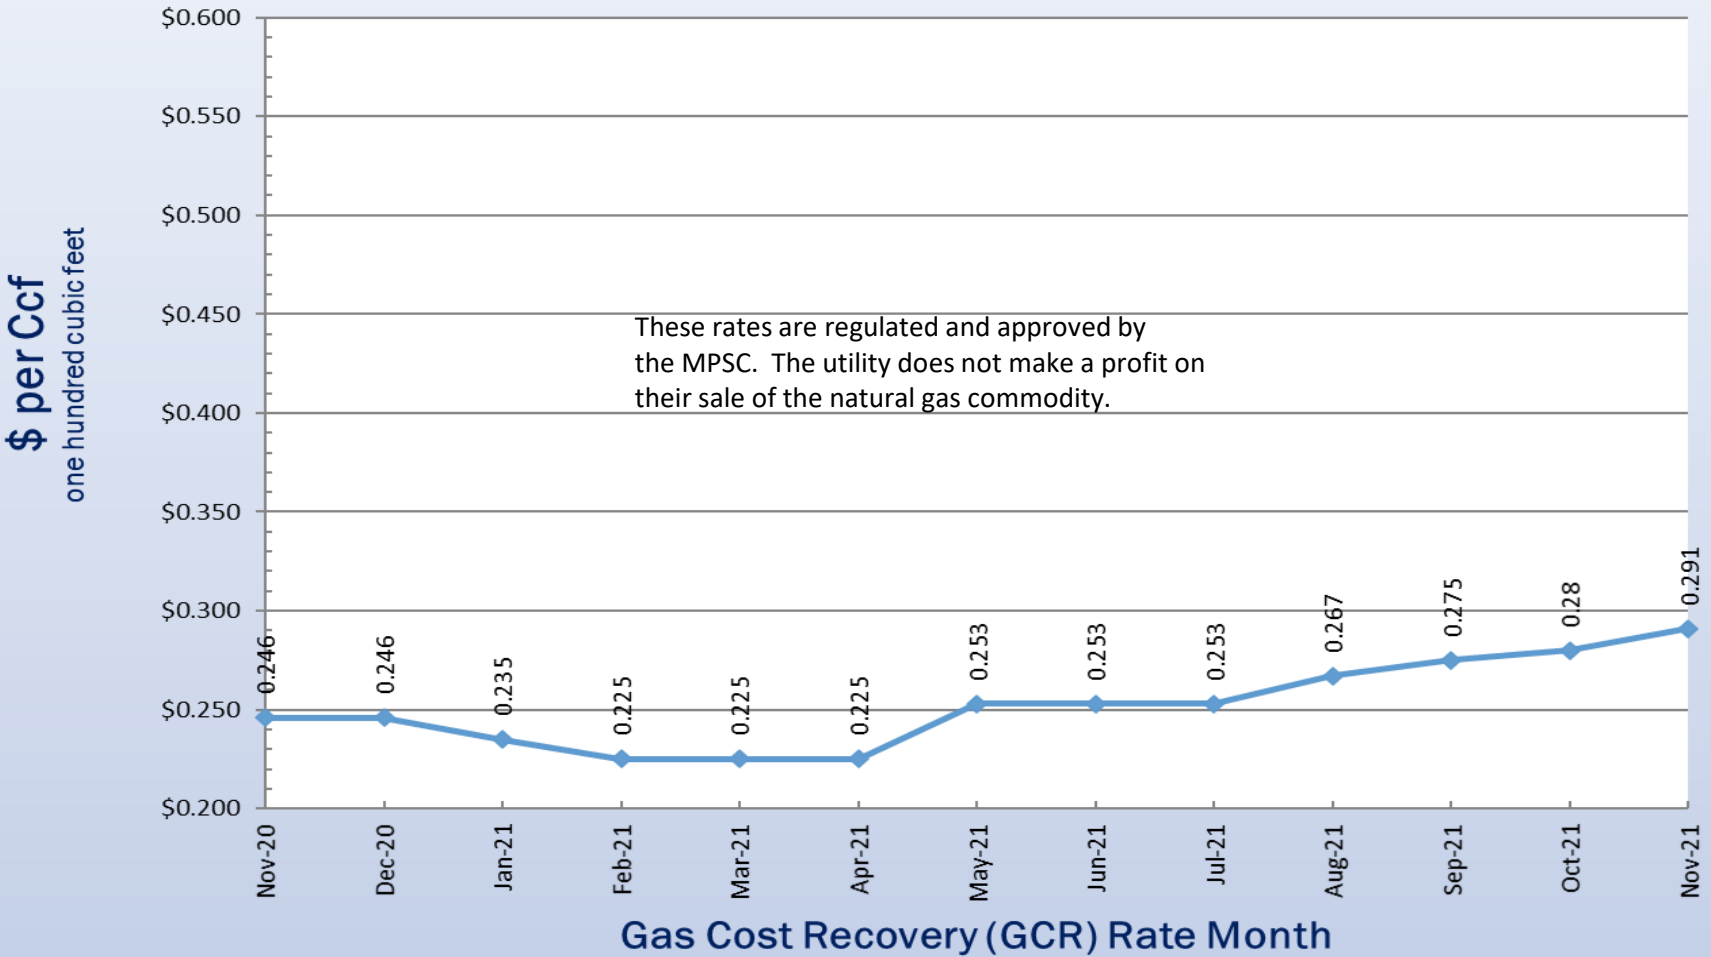

DTE Gas Company - Historical Natural Gas Rates

*This chart represents a snapshot of past performance and does not necessarily reflect future rate trends