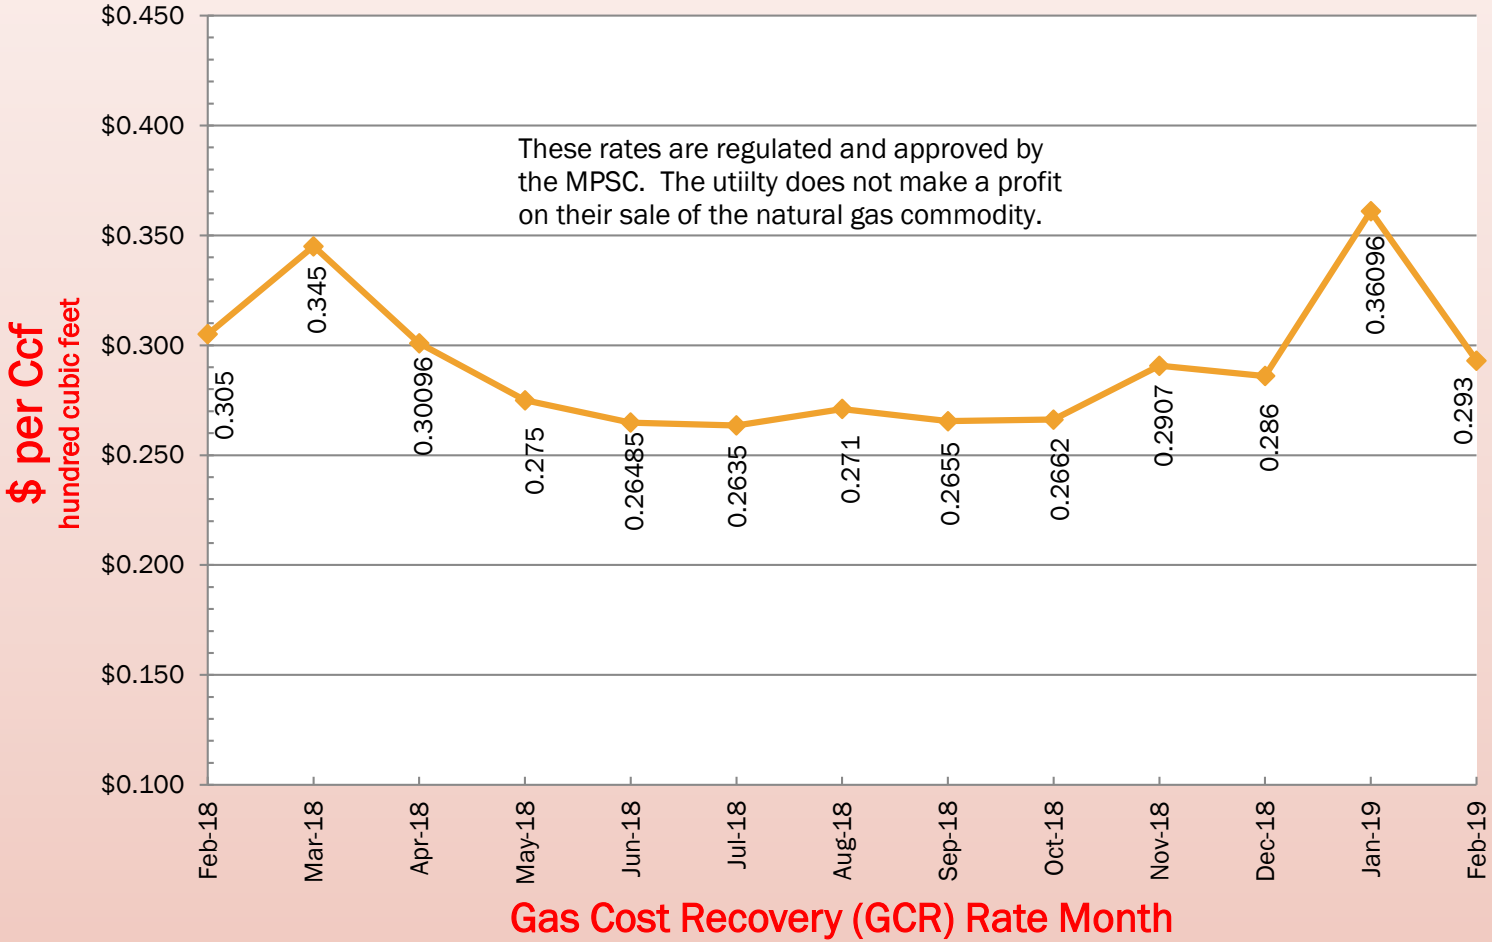

Michigan Gas Utilities - Historical Natural Gas Rates

*This chart represents a snapshot of past performance and does not necessarily reflect future rate trends