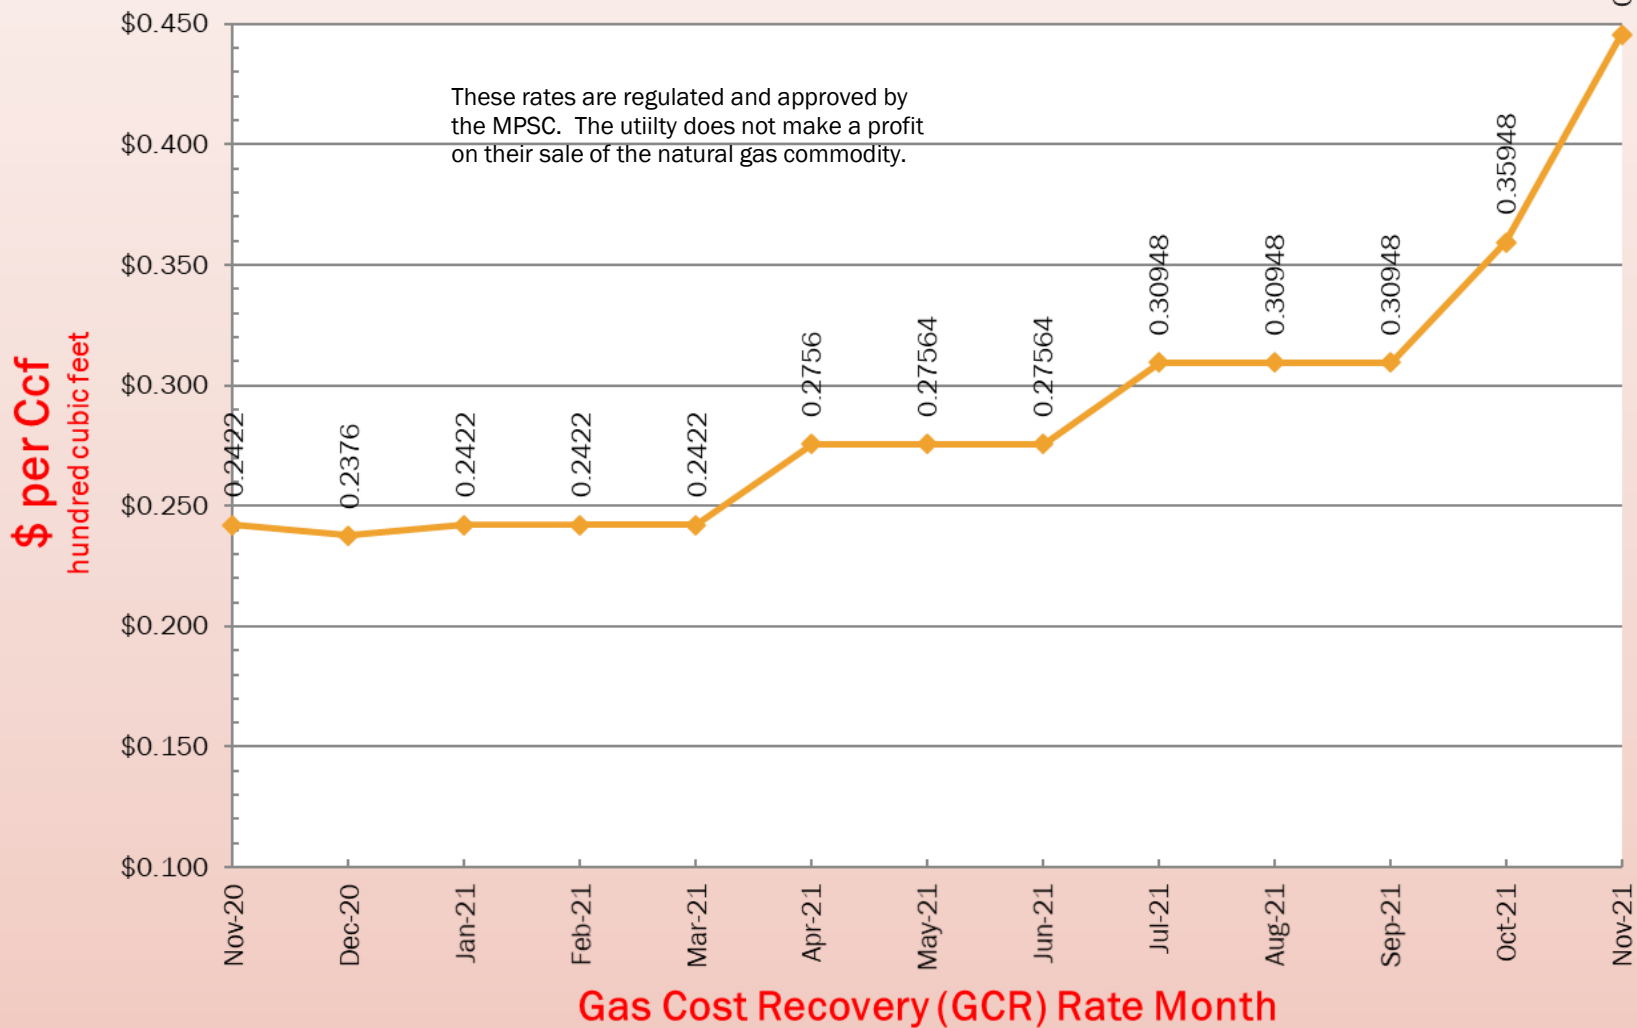

## Michigan Gas Utilities - Historical Natural Gas Rates

\*This chart represents a snapshot of past performance and does not necessarily reflect future rate trends