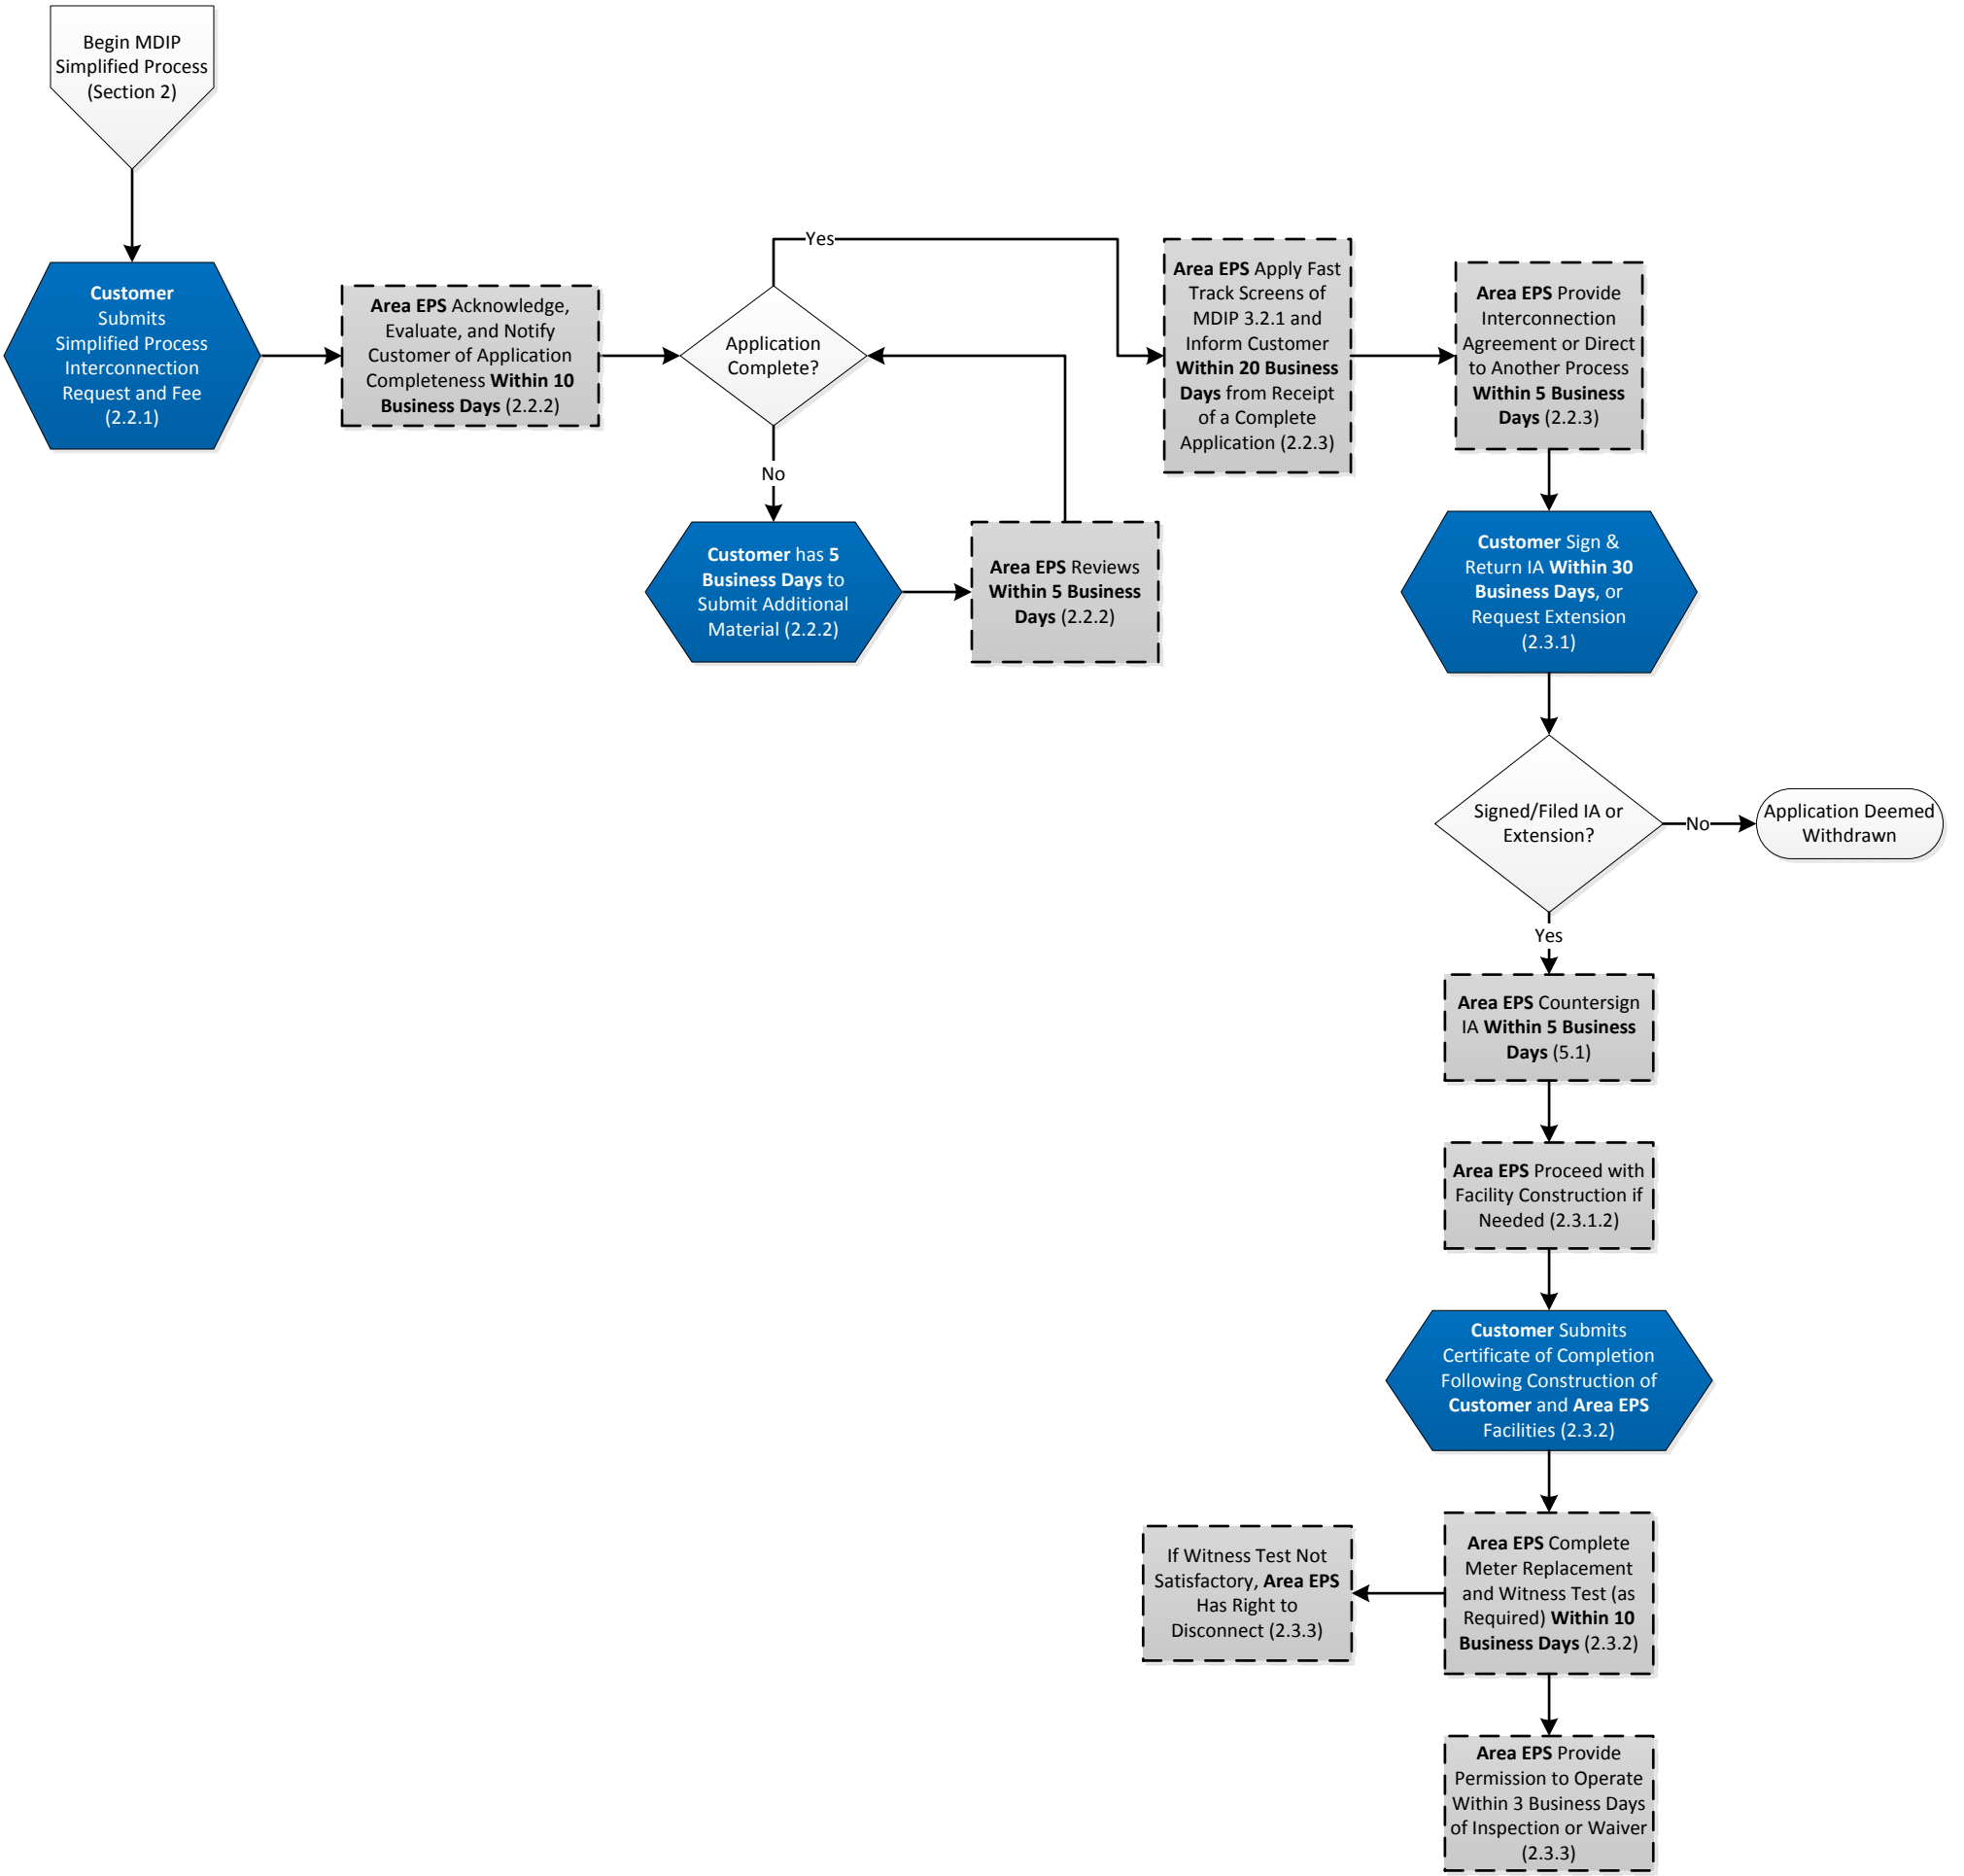

MNDIP Integration Workflow

High Level View – for Public Use
September 2018

Note: Relevant MNDIP Sections are noted parenthetically

MNDIP Simplified Process Workflow

High Level View – for Public Use
September 2018

Note: Relevant MNDIP Sections are noted parenthetically

MNDIP Fast Track Process Workflow
 High Level View – for Public Use
 September 2018
 Note: Relevant MNDIP Sections are noted parenthetically

MNDIP Dispute Process Workflow

High Level View – for Public Use
September 2018

Note: Relevant MNDIP Sections are noted parenthetically

MNDIA Dispute Process Workflow

Detailed View – for Area EPS Internal Use
September 2018

Note: Relevant MNDIA Sections are noted parenthetically