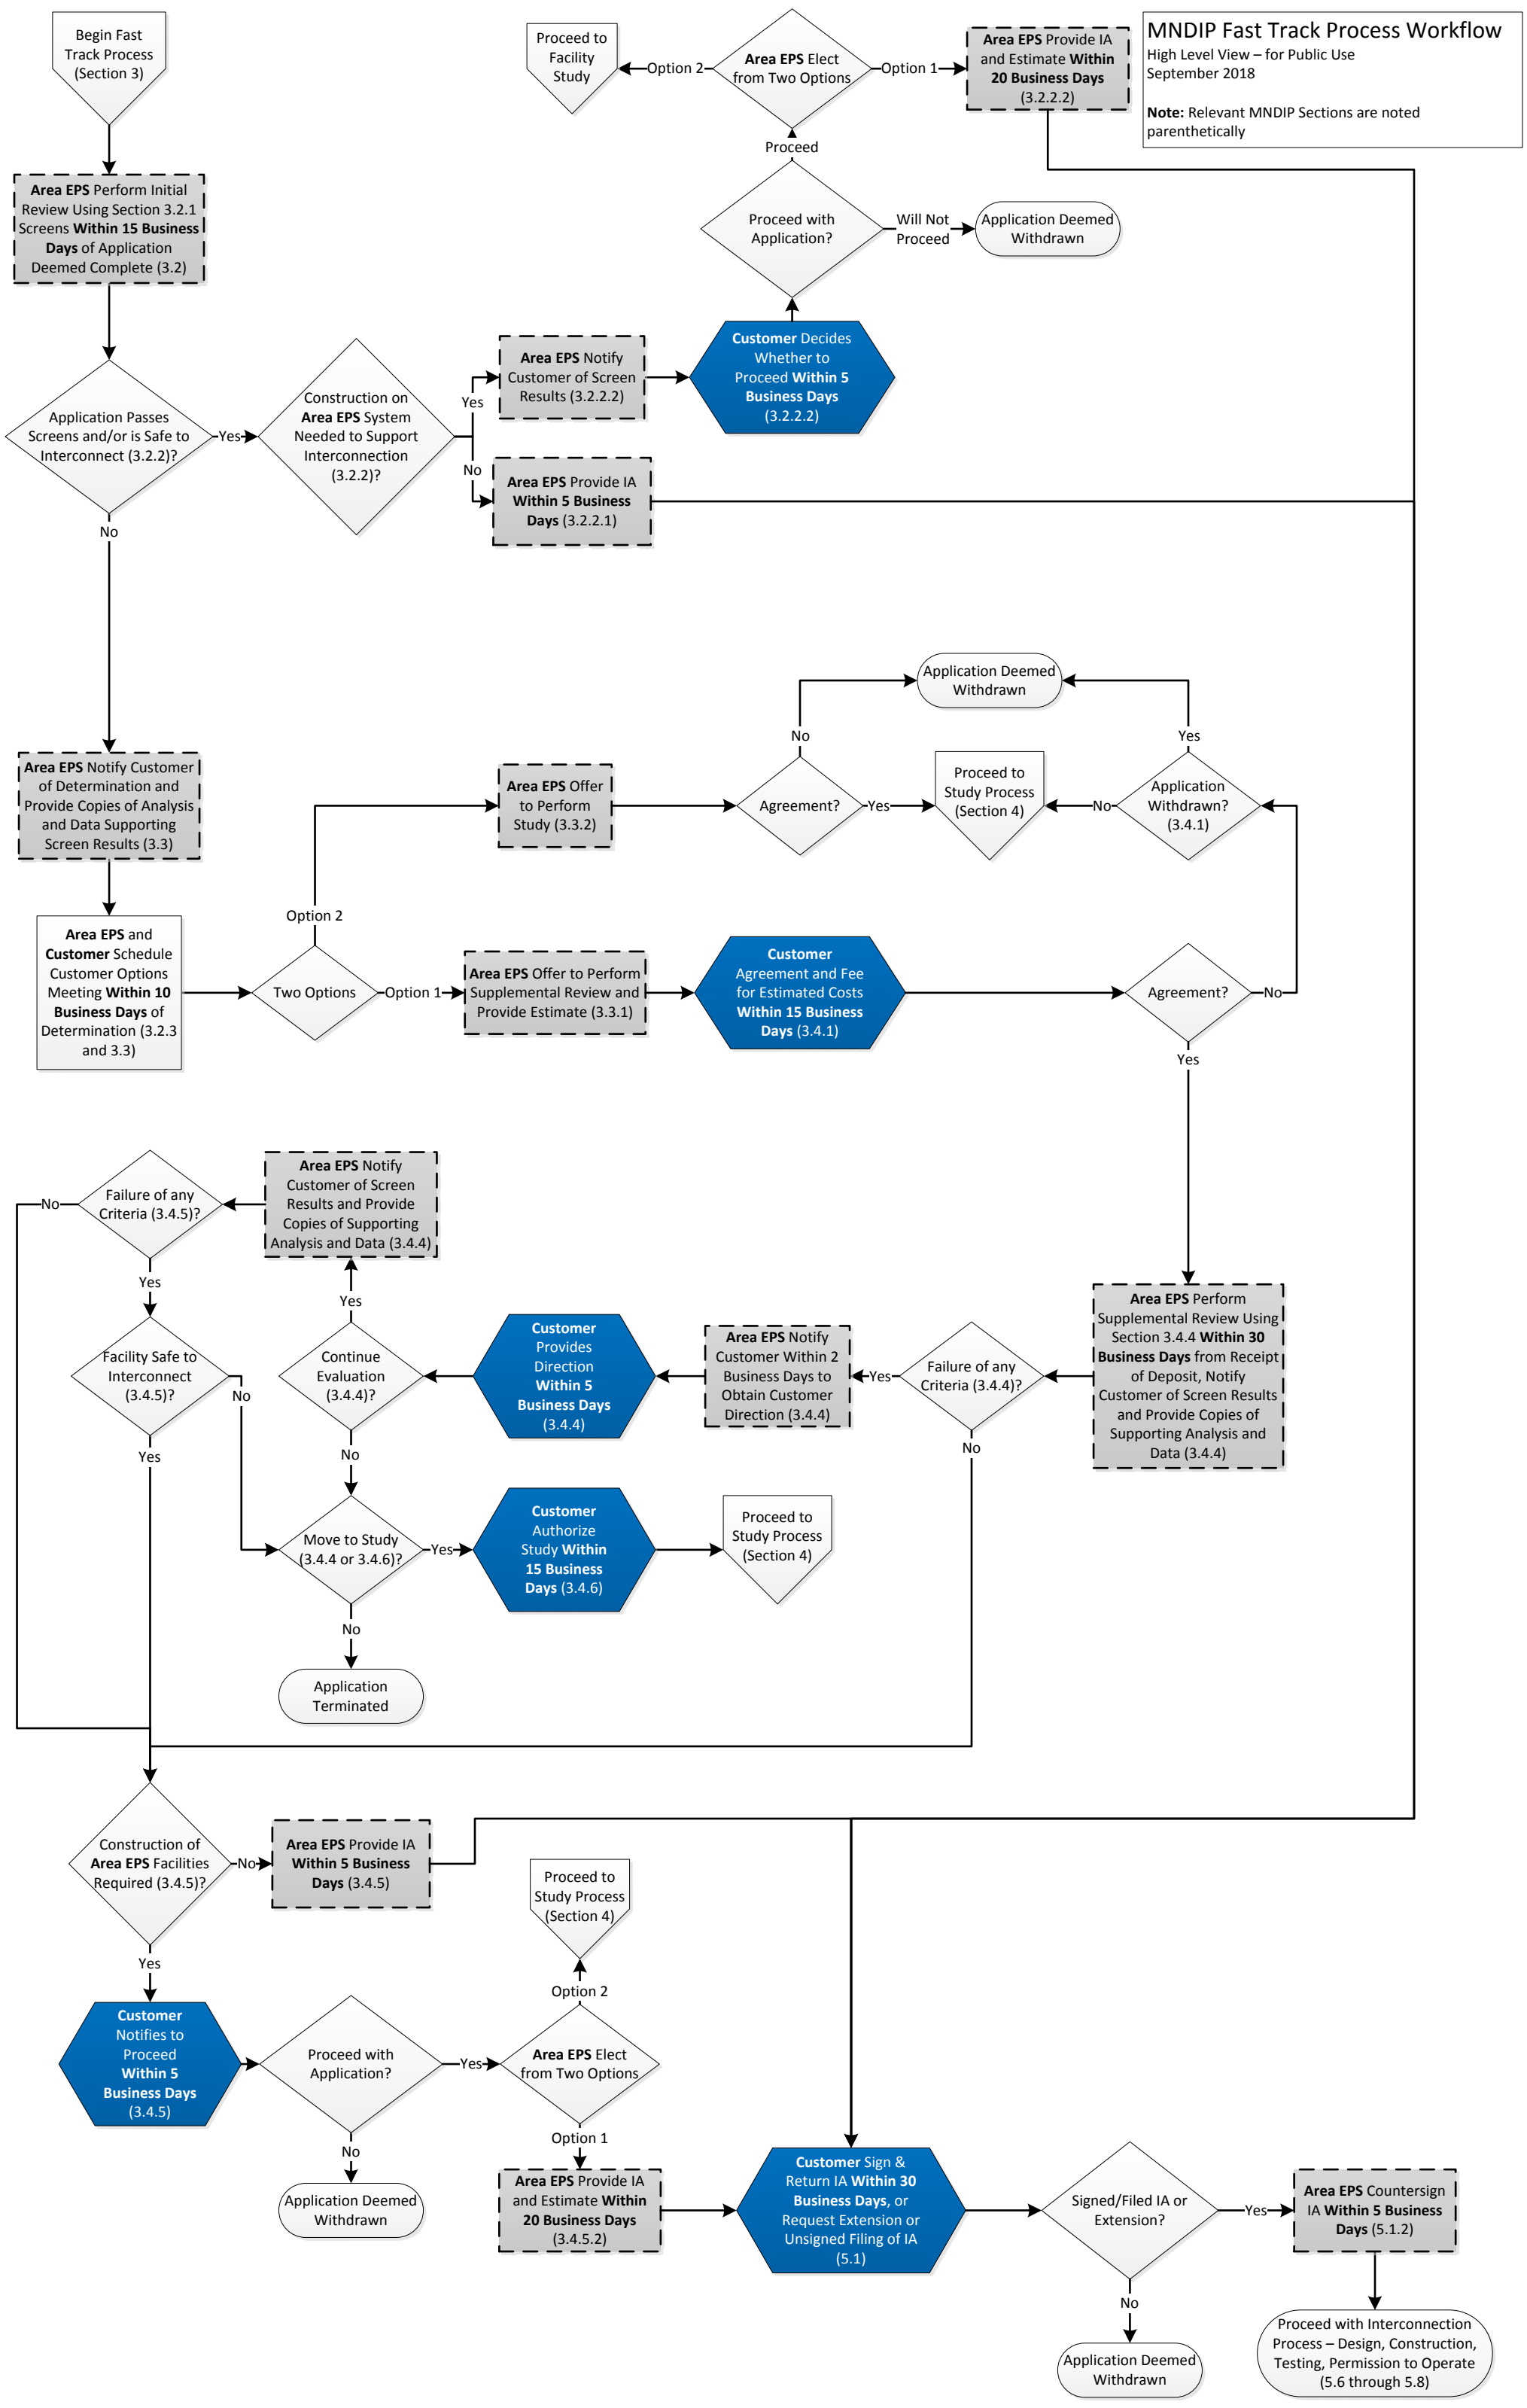

MNDIP Integration Workflow

High Level View – for Public Use
September 2018

Note: Relevant MNDIP Sections are noted parenthetically

MNDIP Simplified Process Workflow

High Level View – for Public Use
September 2018

Note: Relevant MNDIP Sections are noted parenthetically

MNDIP Fast Track Process Workflow
 High Level View – for Public Use
 September 2018
 Note: Relevant MNDIP Sections are noted parenthetically

MNDIP Dispute Process Workflow

High Level View – for Public Use
September 2018

Note: Relevant MNDIP Sections are noted parenthetically

MNDIA Dispute Process Workflow

Detailed View – for Area EPS Internal Use
September 2018

Note: Relevant MNDIA Sections are noted parenthetically