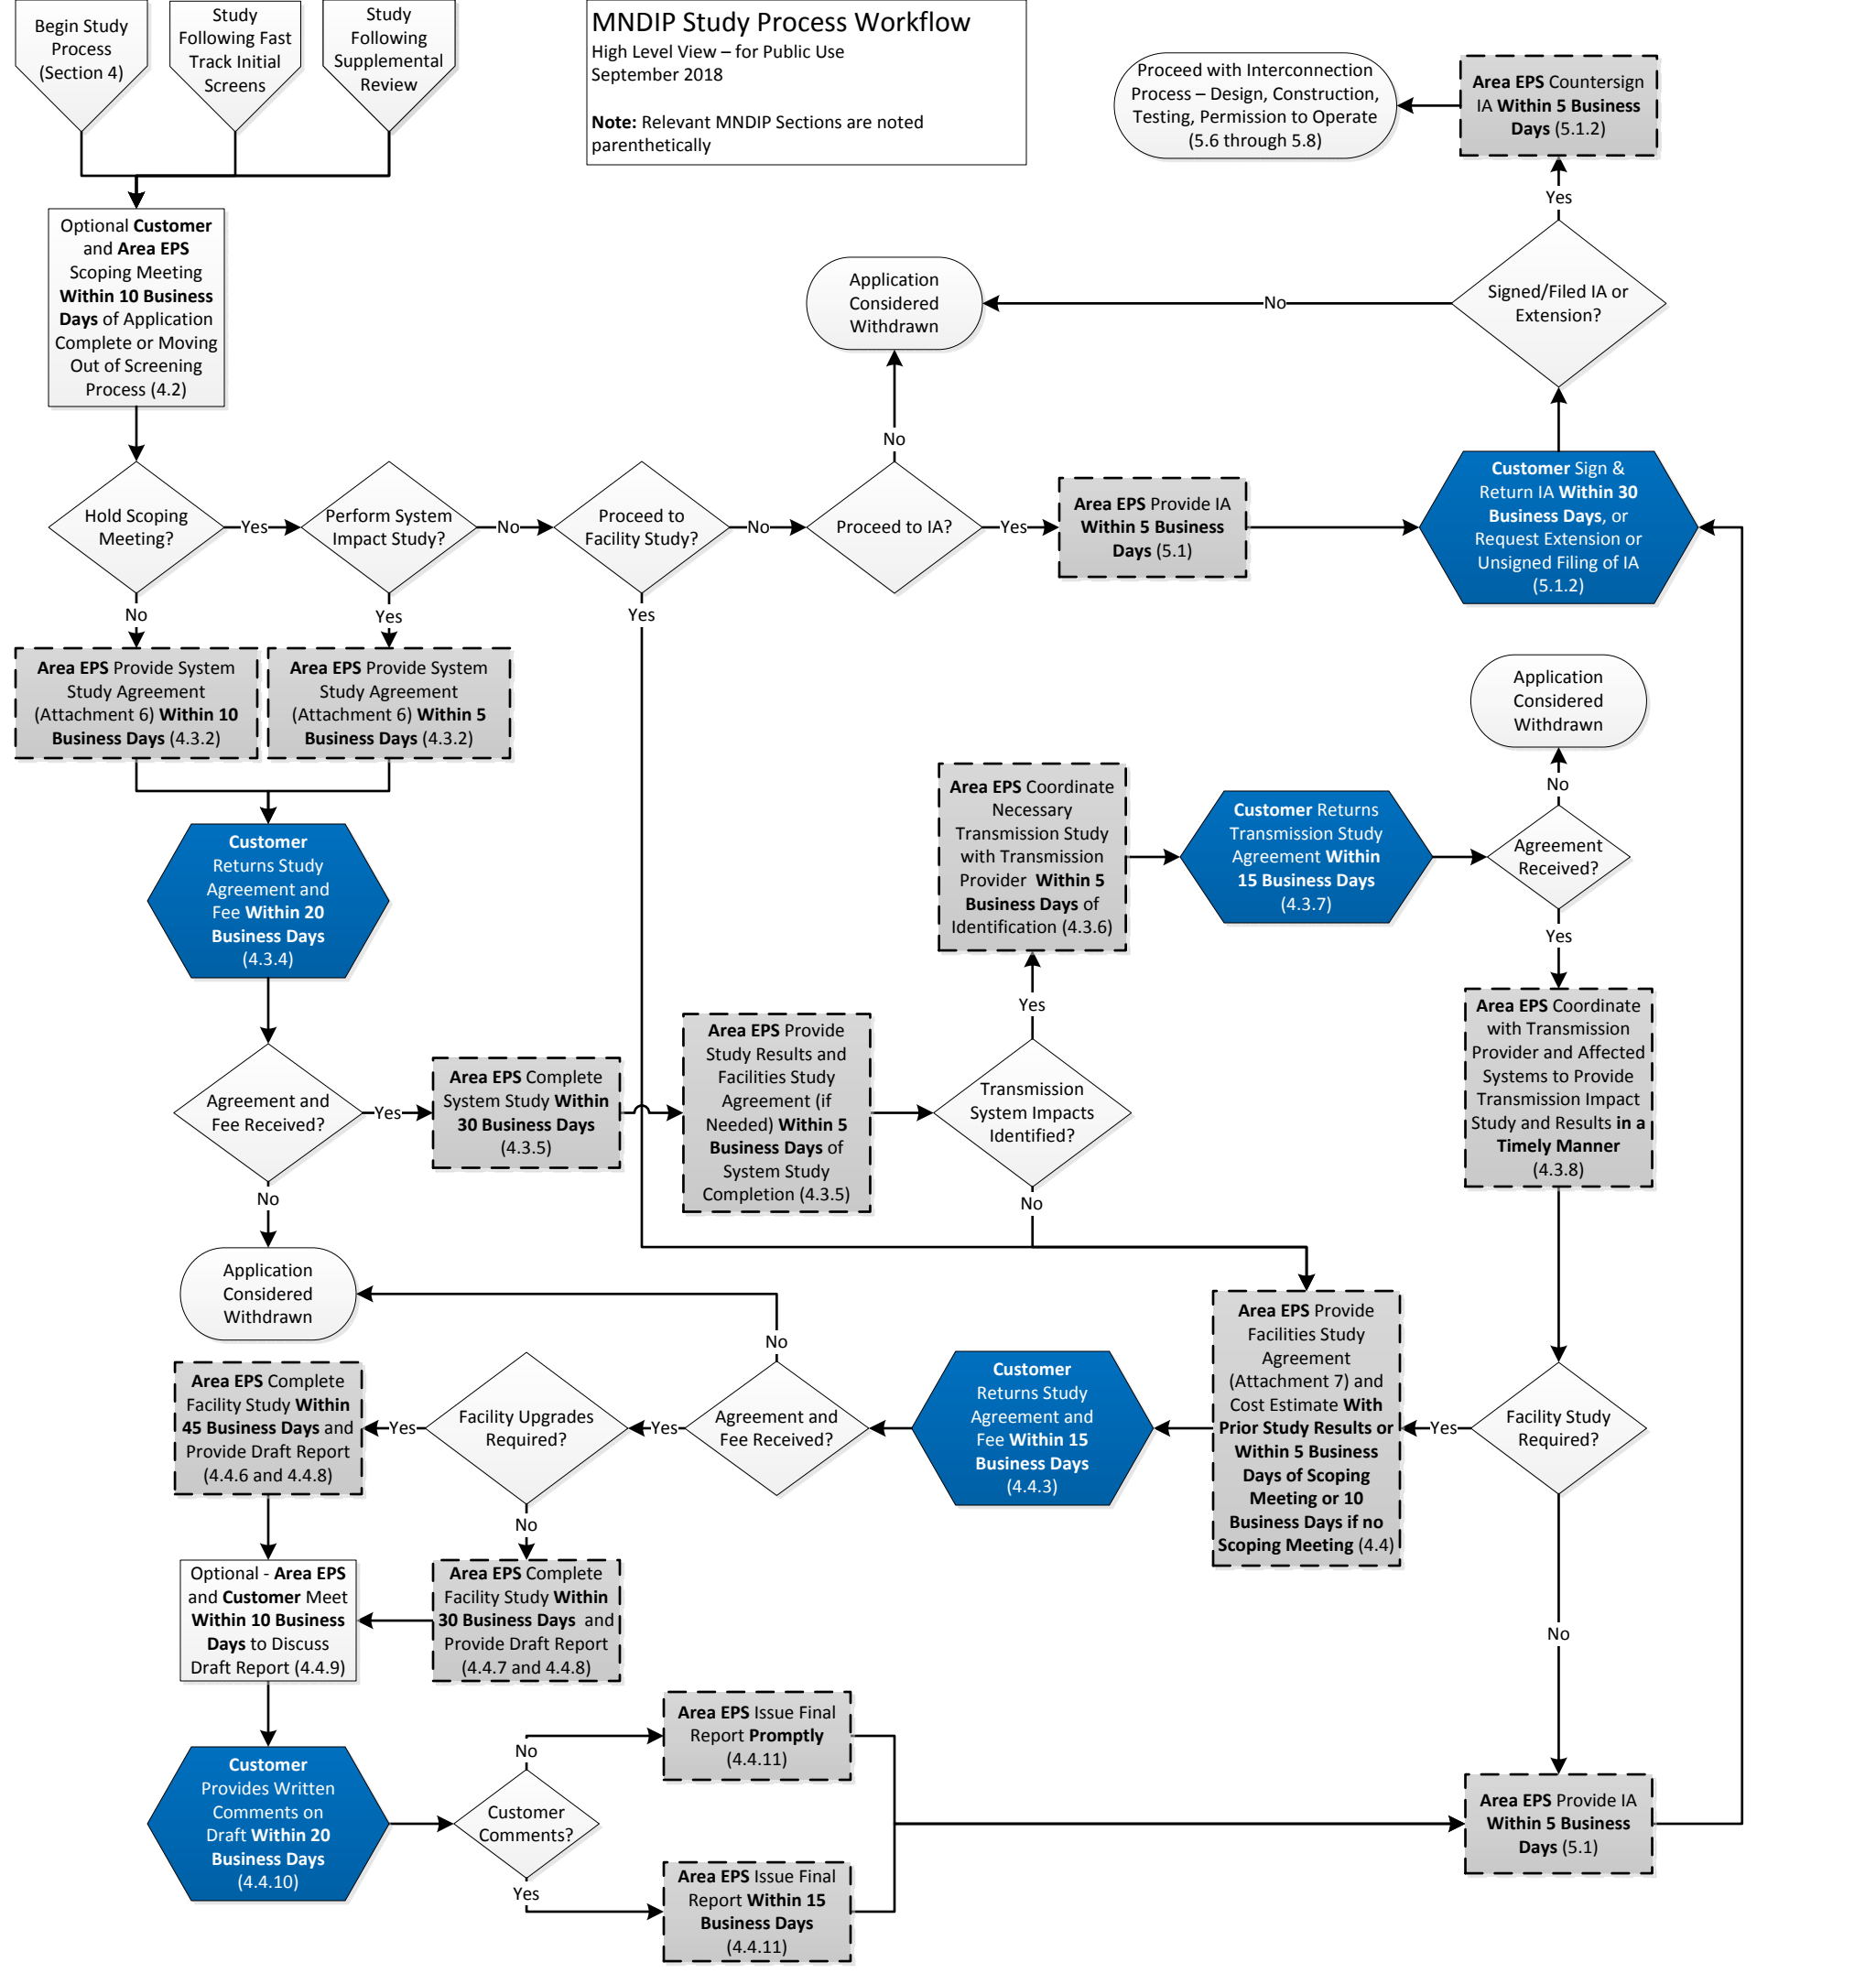

MNDIP Integration Workflow

High Level View – for Public Use
September 2018

Note: Relevant MNDIP Sections are noted parenthetically

MNDIP Simplified Process Workflow

High Level View – for Public Use
September 2018

Note: Relevant MNDIP Sections are noted parenthetically

MNDIP Fast Track Process Workflow
 High Level View – for Public Use
 September 2018
 Note: Relevant MNDIP Sections are noted parenthetically

MNDIP Dispute Process Workflow

High Level View – for Public Use
September 2018

Note: Relevant MNDIP Sections are noted parenthetically

MNDIA Dispute Process Workflow

Detailed View – for Area EPS Internal Use
September 2018

Note: Relevant MNDIA Sections are noted parenthetically