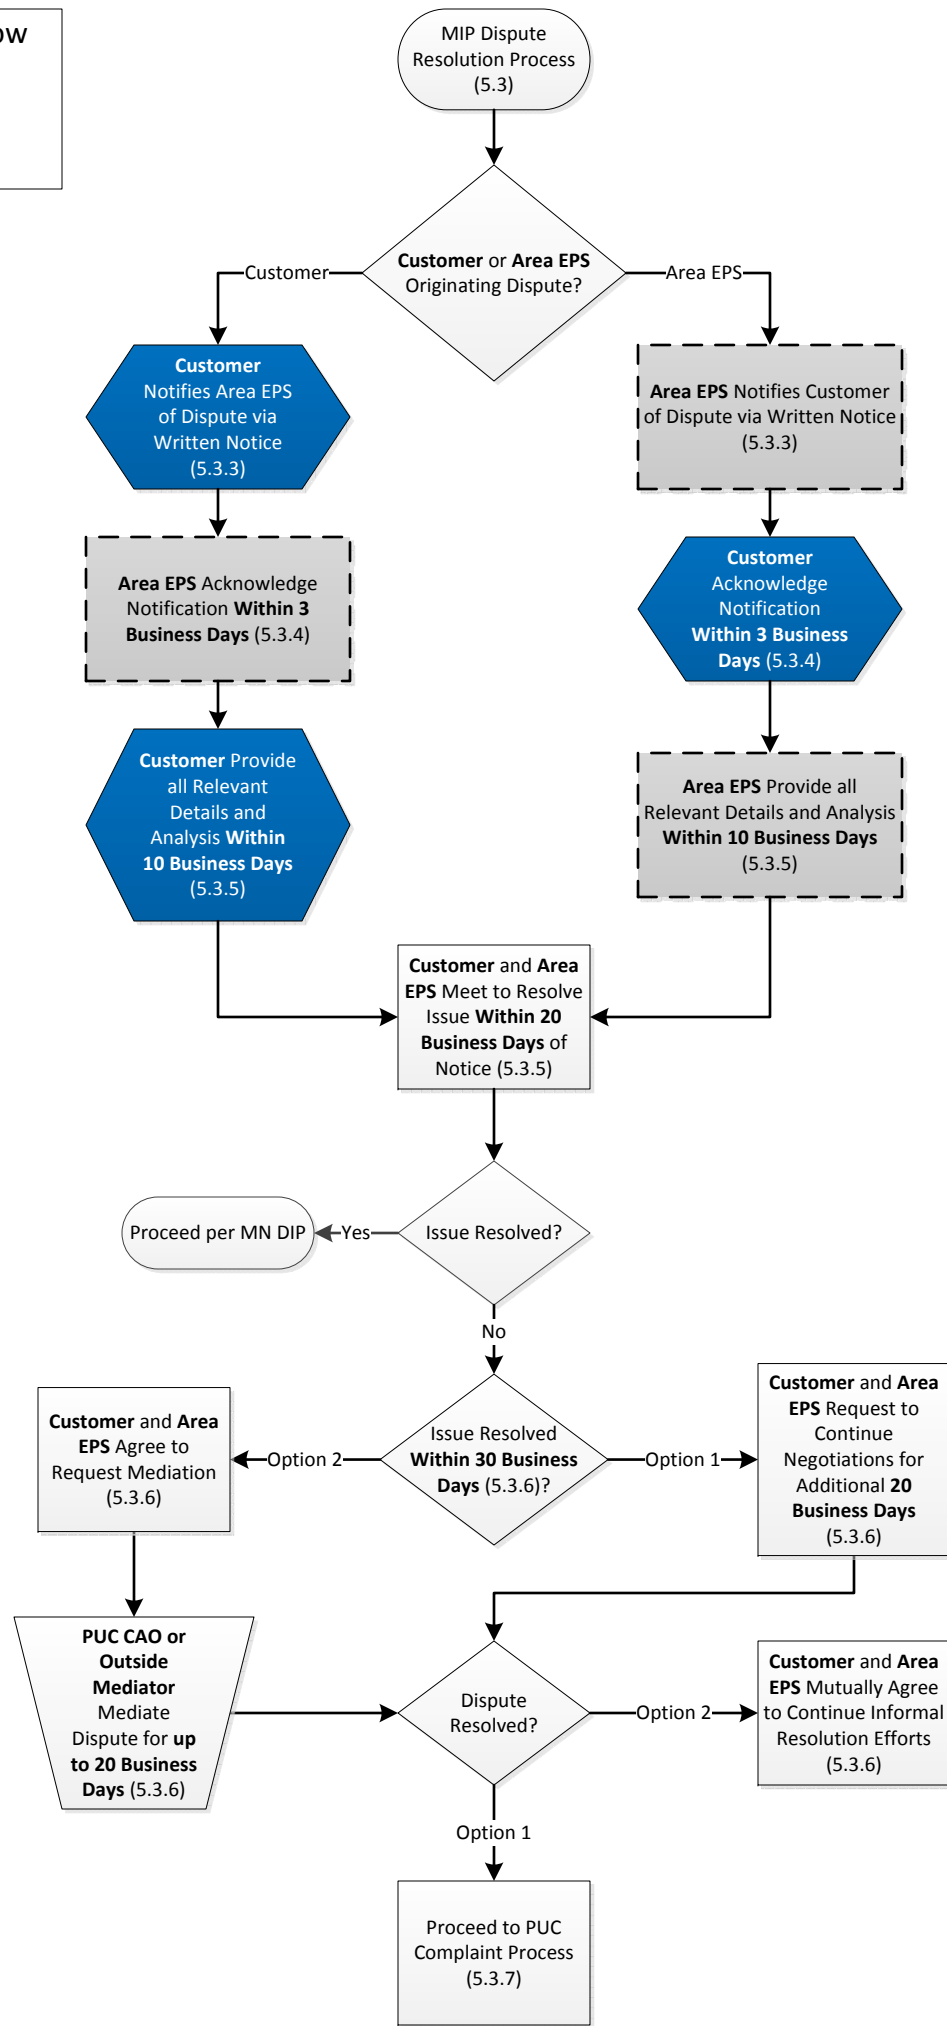

MNDIP Integration Workflow

High Level View – for Public Use
September 2018

Note: Relevant MNDIP Sections are noted parenthetically

MNDIP Simplified Process Workflow

High Level View – for Public Use
September 2018

Note: Relevant MNDIP Sections are noted parenthetically

MNDIP Fast Track Process Workflow
 High Level View – for Public Use
 September 2018
 Note: Relevant MNDIP Sections are noted parenthetically

MNDIP Dispute Process Workflow

High Level View – for Public Use
September 2018

Note: Relevant MNDIP Sections are noted parenthetically

MNDIA Dispute Process Workflow

Detailed View – for Area EPS Internal Use
September 2018

Note: Relevant MNDIA Sections are noted parenthetically