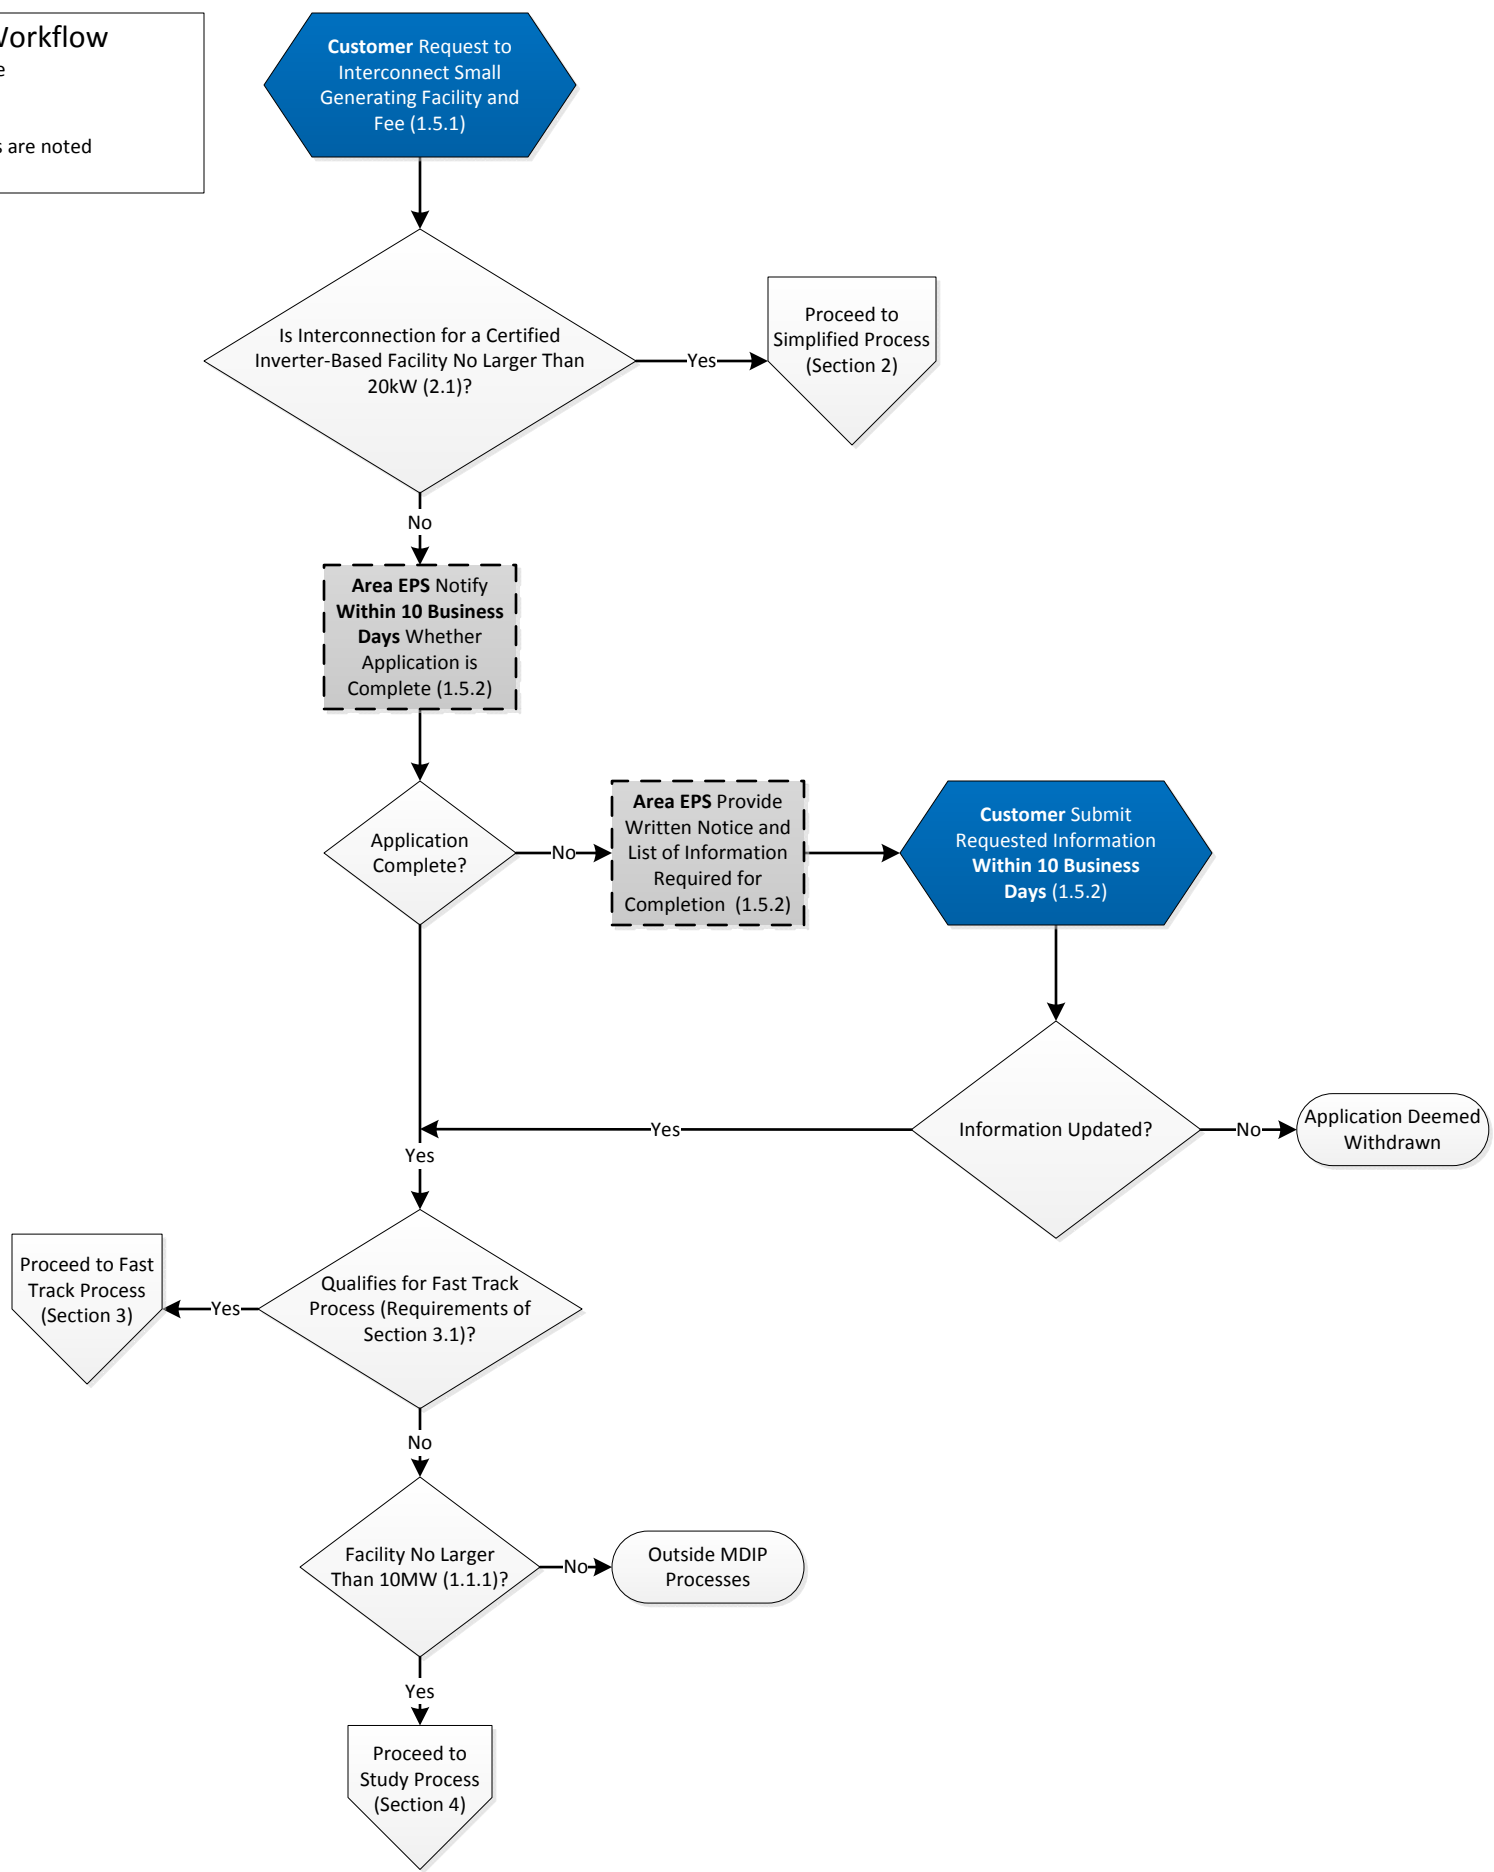

MNDIP Integration Workflow

High Level View – for Public Use
September 2018

Note: Relevant MNDIP Sections are noted parenthetically

MNDIP Simplified Process Workflow

High Level View – for Public Use
September 2018

Note: Relevant MNDIP Sections are noted parenthetically

MNDIP Fast Track Process Workflow
 High Level View – for Public Use
 September 2018
 Note: Relevant MNDIP Sections are noted parenthetically

MNDIP Dispute Process Workflow

High Level View – for Public Use
September 2018

Note: Relevant MNDIP Sections are noted parenthetically

MNDIA Dispute Process Workflow

Detailed View – for Area EPS Internal Use
September 2018

Note: Relevant MNDIA Sections are noted parenthetically