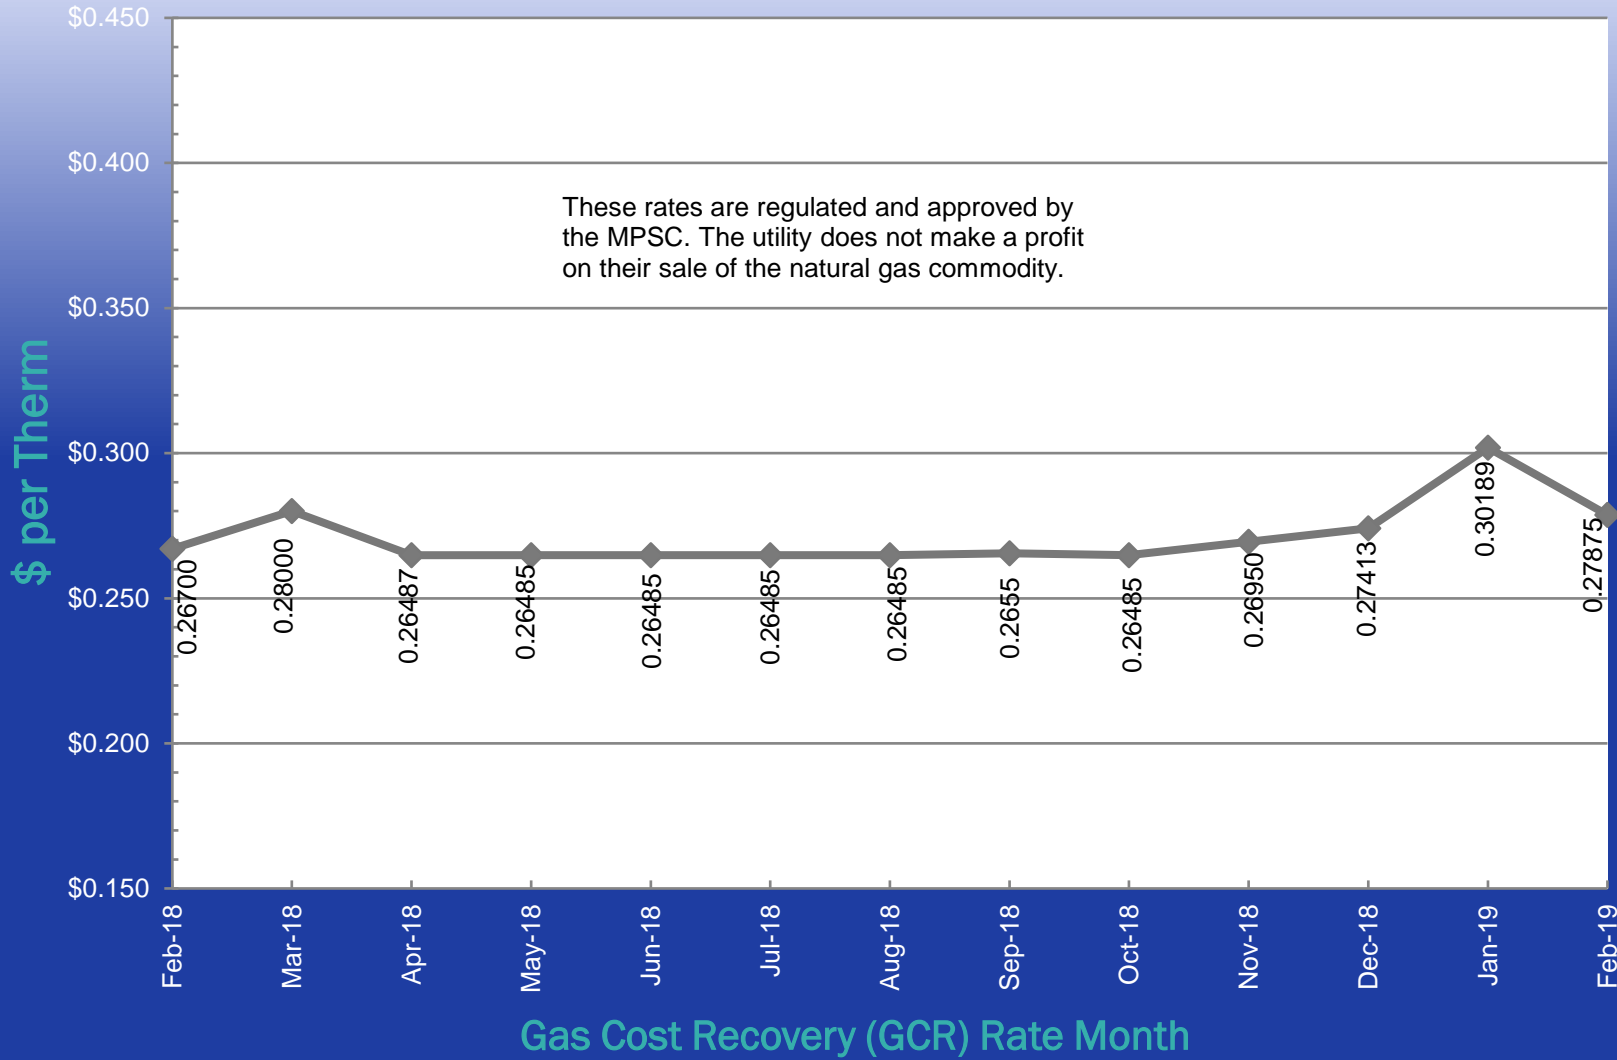

SEMCO Energy Gas Company - Historical Natural Gas Rates

*This chart represents a snapshot of past performance and does not necessarily reflect future rate trends