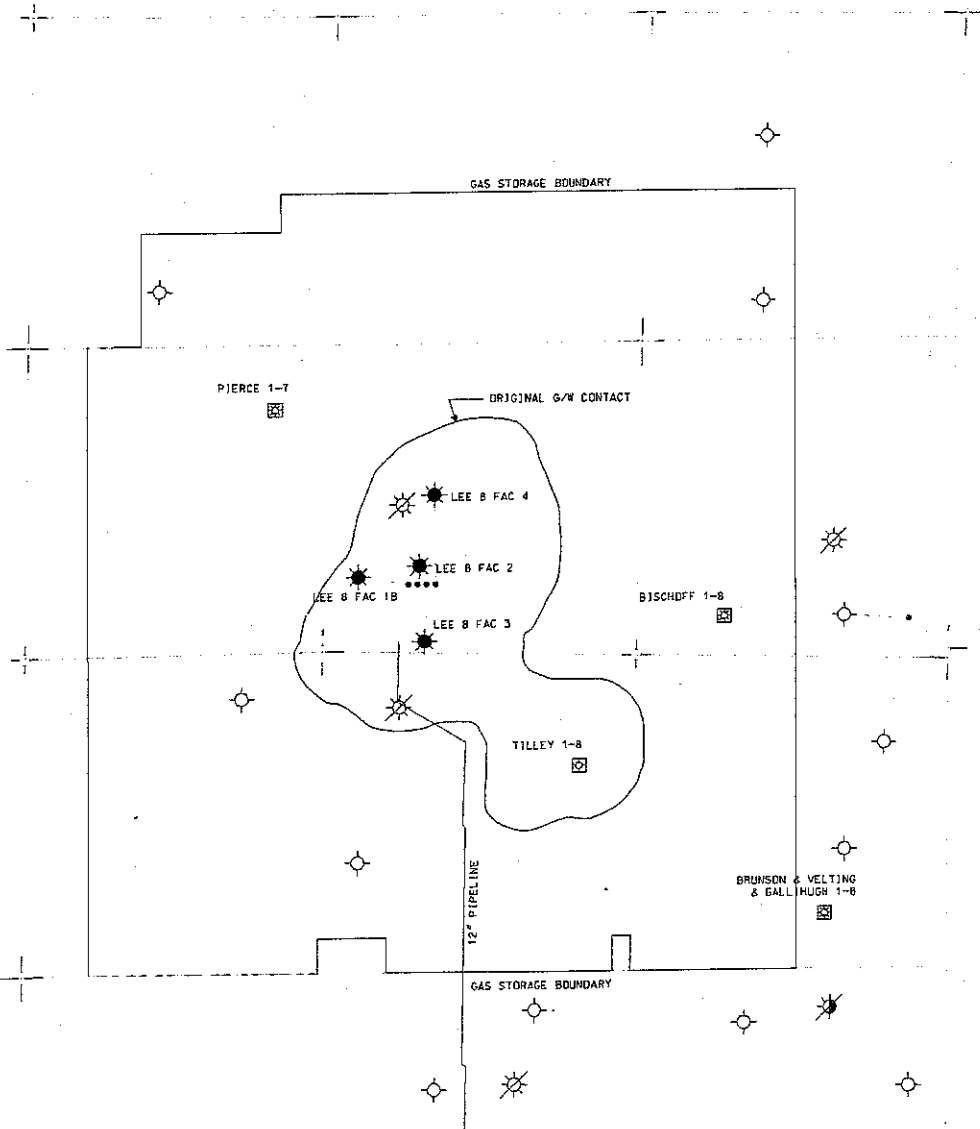

LEE 8 STORAGE FIELD CALHOUN COUNTY, MI TWP 1 S R 5 W

- GAS WELL
- GAS STORAGE I/W WELL
- PLUGGED & ABANDONED GAS WELL
- PLUGGED & ABANDONED OIL & GAS WELL
- GAS WELL CONVERTED TO OBSERVATION WELL
- DRY & ABANDONED WELL
- DRY & ABANDONED WELL CONVERTED TO OBSERVATION WELL
- DRY & ABANDONED WELL

**LEE 8 STORAGE FIELD
CALHOUN COUNTY, MI
TWP 1 S R 5 W**

**LEE 8 STORAGE
PARTNERSHIP**