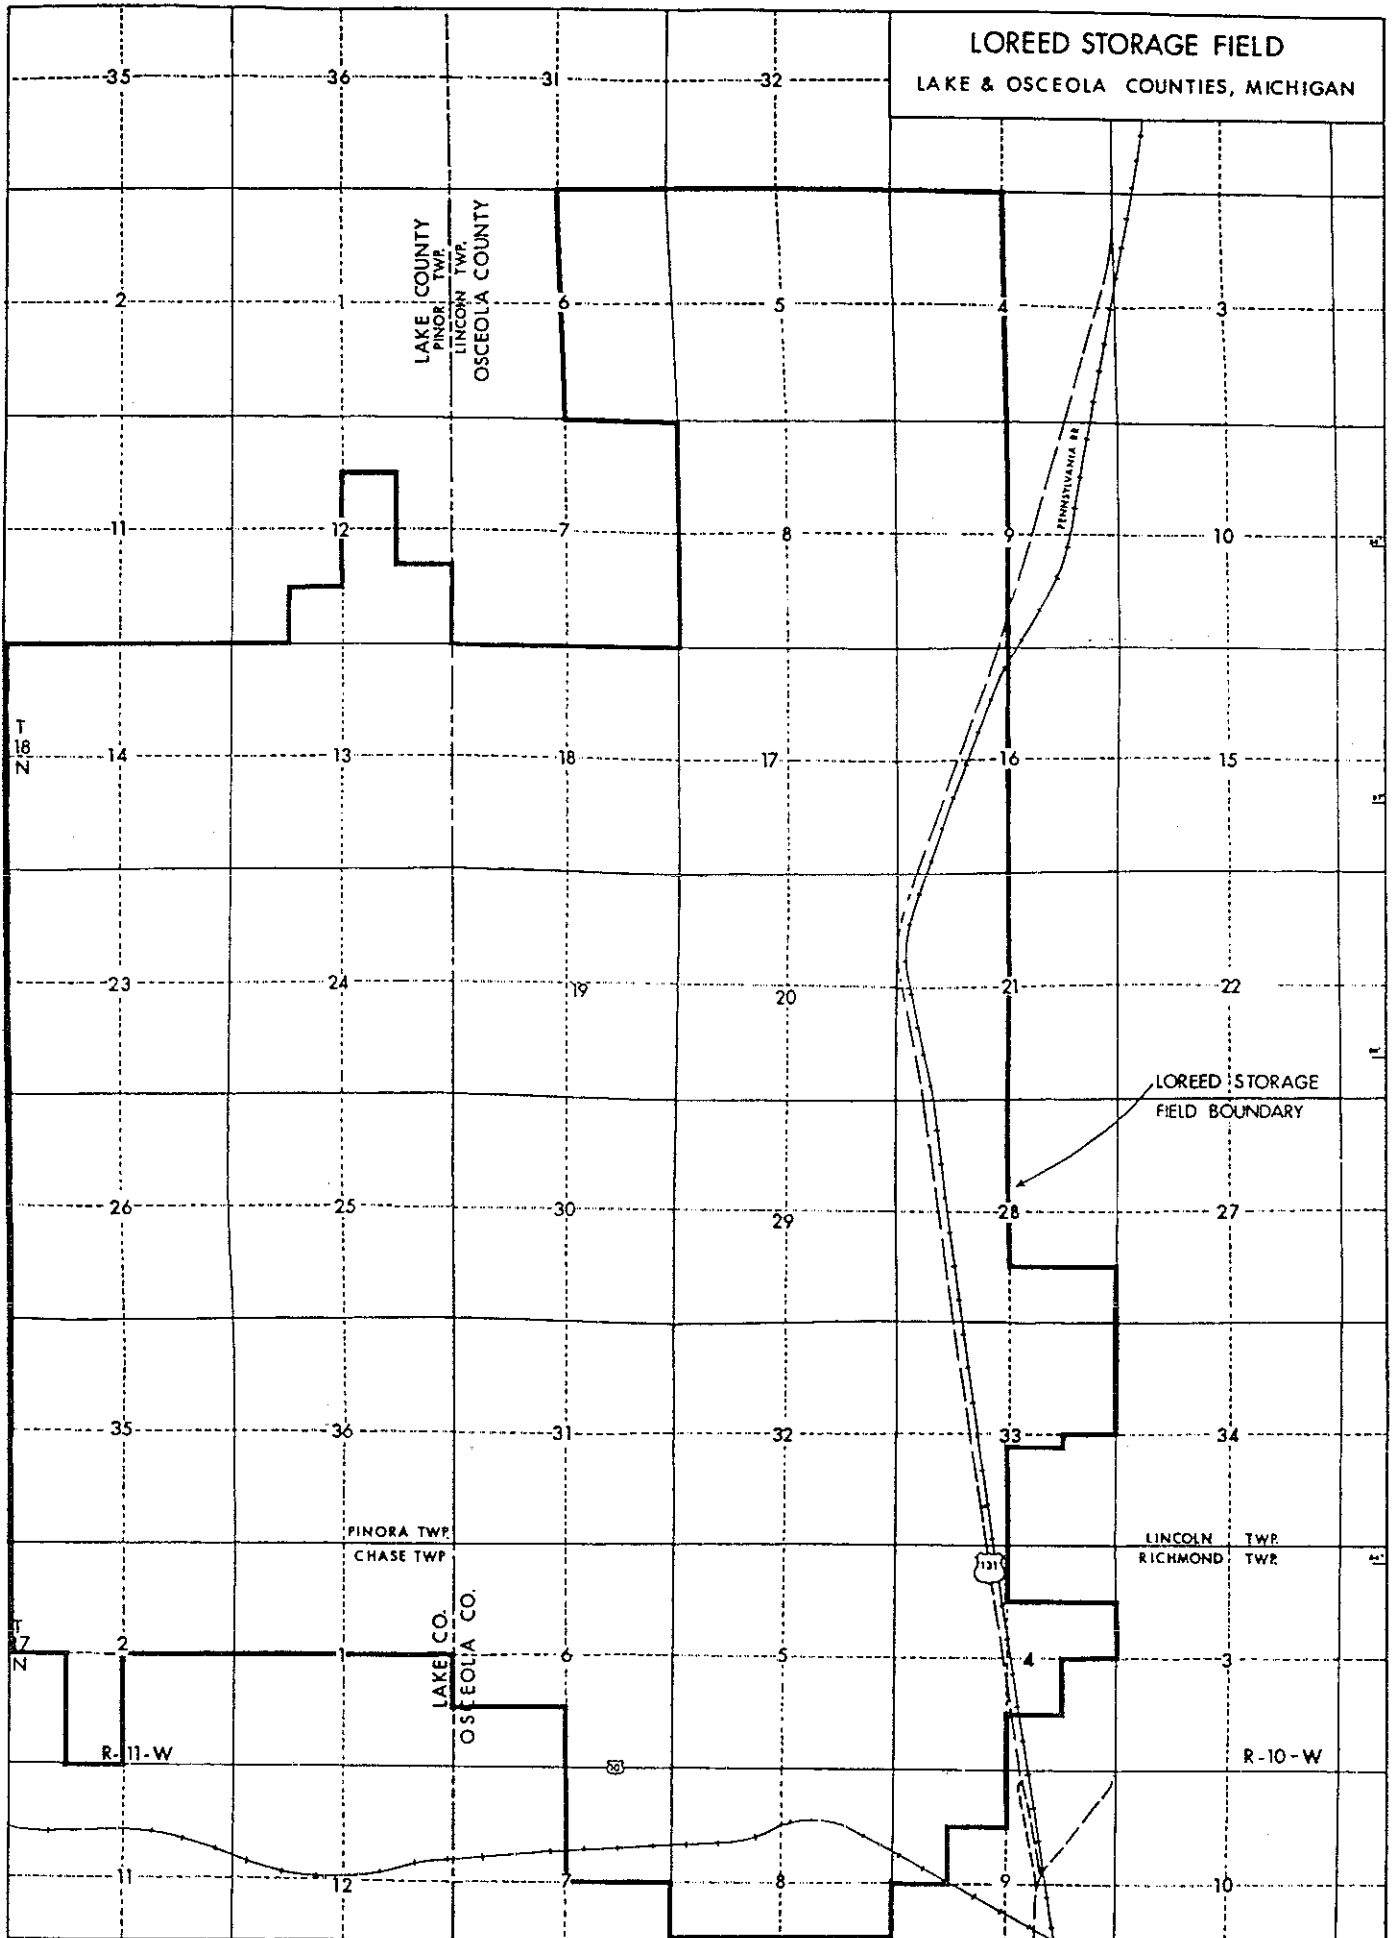

**LOREED STORAGE FIELD**  
LAKE & OSCEOLA COUNTIES, MICHIGAN

LOREED STORAGE  
FIELD BOUNDARY

LOREED STORAGE FIELD BOUNDARY

**MID MICHIGAN GAS STORAGE COMPANY**

RESERVOIR ENGINEERING DEPARTMENT  
DRAWN BY: TLW V1 DATE REV. 9-14-00 MJM TLW

SCALE