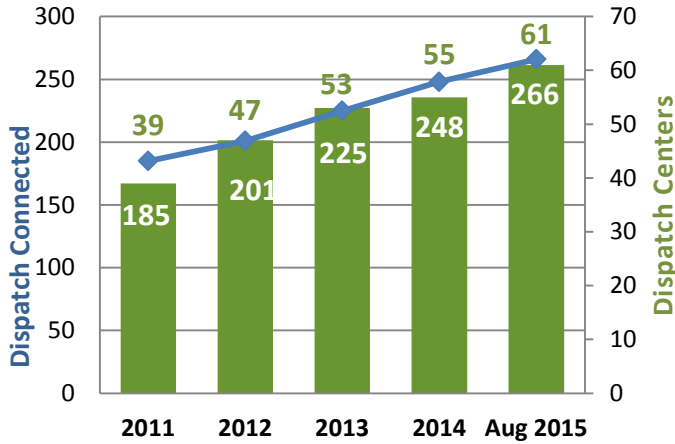

RADIOS ON MPSCS SYSTEM

2015

AGENCIES ON MPSCS SYSTEM

PERCENTAGE OF RADIOS ~ State, Federal, Private, Tribal and Local ~

PERCENTAGE OF AGENCIES

TYPE OF AGENCIES as of AUGUST 2015

DISPATCH CONNECTED CONSOLES AND MICROWAVE PATHS

DATA CHANNEL REQUESTS / Push-To-Talks (PTT)

EMERGENCY CALLS

* Number low due to upgrade

2015 TALK GROUPS ON SYSTEM vs NUMBER OF ACTIVE TALK GROUPS

RADIOS AND AGENCIES ON SYSTEM 2002 - 2014