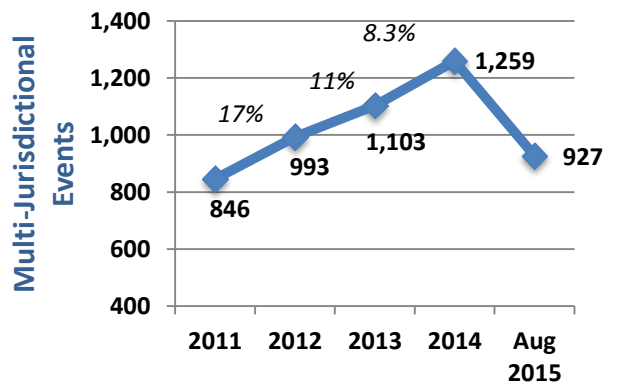

DISPATCH CONNECTED CONSOLES AND MICROWAVE PATHS

DATA CHANNEL REQUESTS / Push-To-Talks (PTT)

EMERGENCY CALLS

* Number low due to upgrade