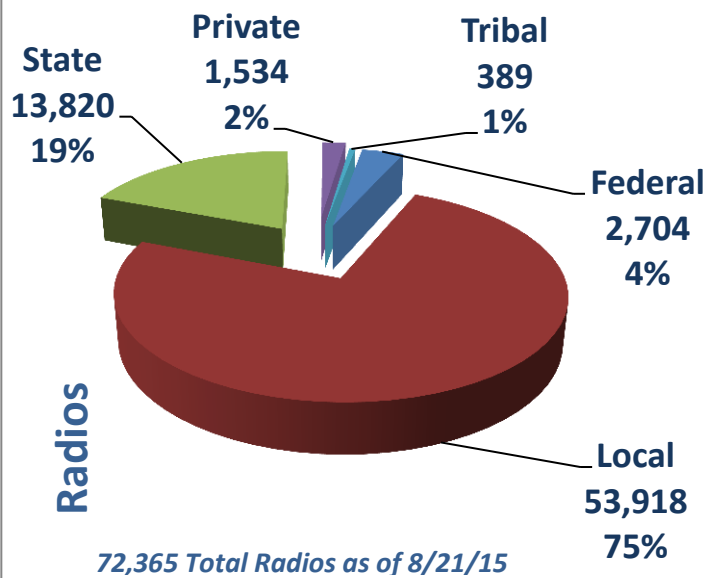

RADIOS ON MPSCS SYSTEM

2015

AGENCIES ON MPSCS SYSTEM

PERCENTAGE OF RADIOS ~ State, Federal, Private, Tribal and Local ~

PERCENTAGE OF AGENCIES

TYPE OF AGENCIES as of AUGUST 2015

DISPATCH CONNECTED CONSOLES AND MICROWAVE PATHS

DATA CHANNEL REQUESTS / Push-To-Talks (PTT)

EMERGENCY CALLS

* Number low due to upgrade

2015 TALK GROUPS ON SYSTEM vs NUMBER OF ACTIVE TALK GROUPS

RADIOS AND AGENCIES ON SYSTEM 2002 - 2014