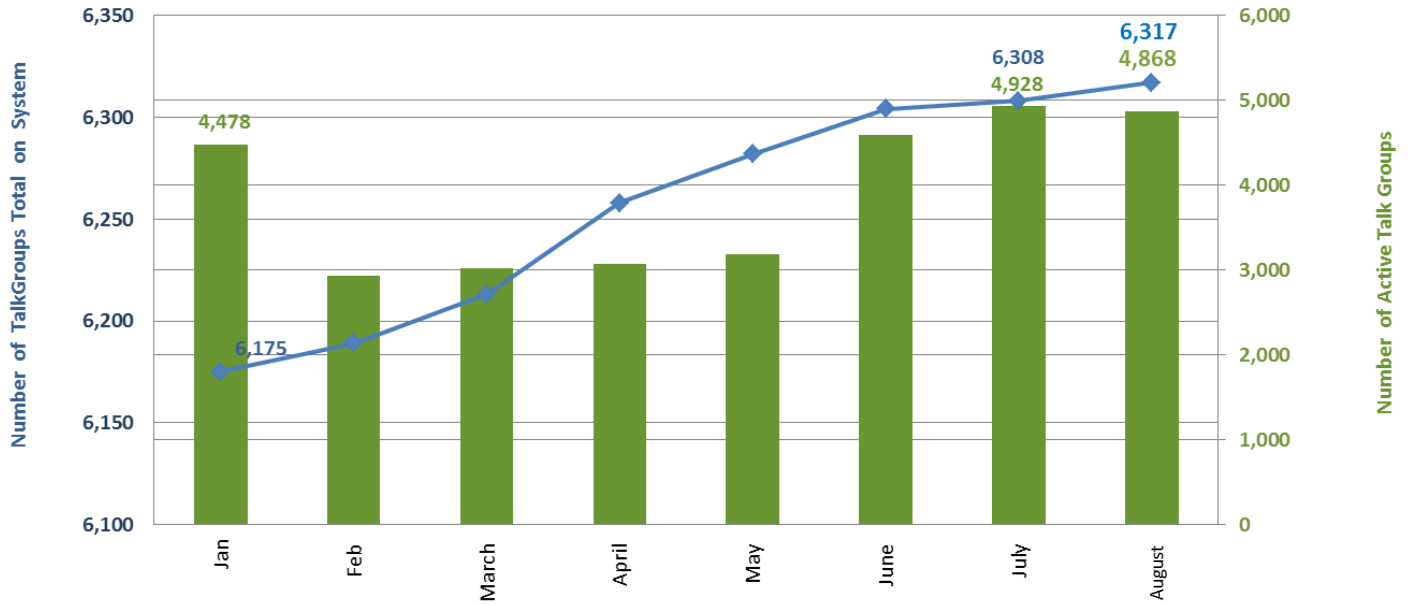

DATA CHANNEL REQUESTS / Push-To-Talks (PTT)

EMERGENCY CALLS

* Number low due to upgrade

2015 TALK GROUPS ON SYSTEM vs NUMBER OF ACTIVE TALK GROUPS

RADIOS AND AGENCIES ON SYSTEM 2002 - 2014