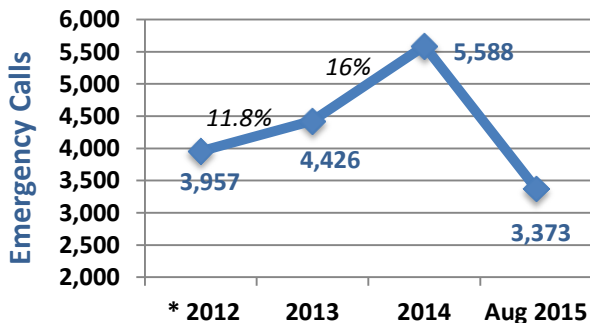

DATA CHANNEL REQUESTS / Push-To-Talks (PTT)

EMERGENCY CALLS

* Number low due to upgrade

2015 TALK GROUPS ON SYSTEM vs NUMBER OF ACTIVE TALK GROUPS

RADIOS AND AGENCIES ON SYSTEM 2002 - 2014