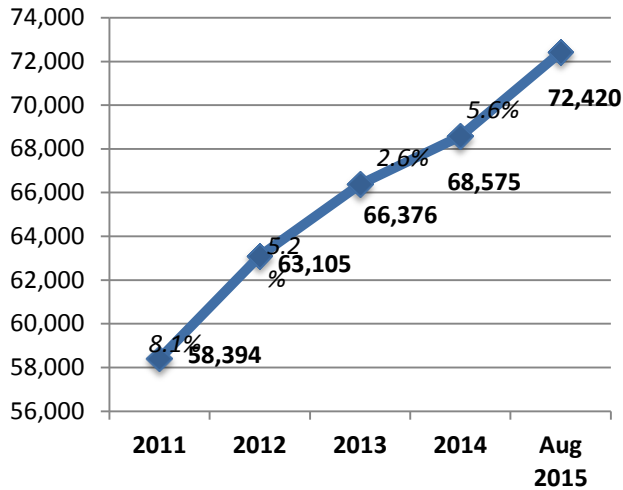

RADIOS ON MPSCS SYSTEM

2015

AGENCIES ON MPSCS SYSTEM

PERCENTAGE OF RADIOS ~ State, Federal, Private, Tribal and Local ~

PERCENTAGE OF AGENCIES

TYPE OF AGENCIES as of AUGUST 2015

DISPATCH CONNECTED CONSOLES AND MICROWAVE PATHS