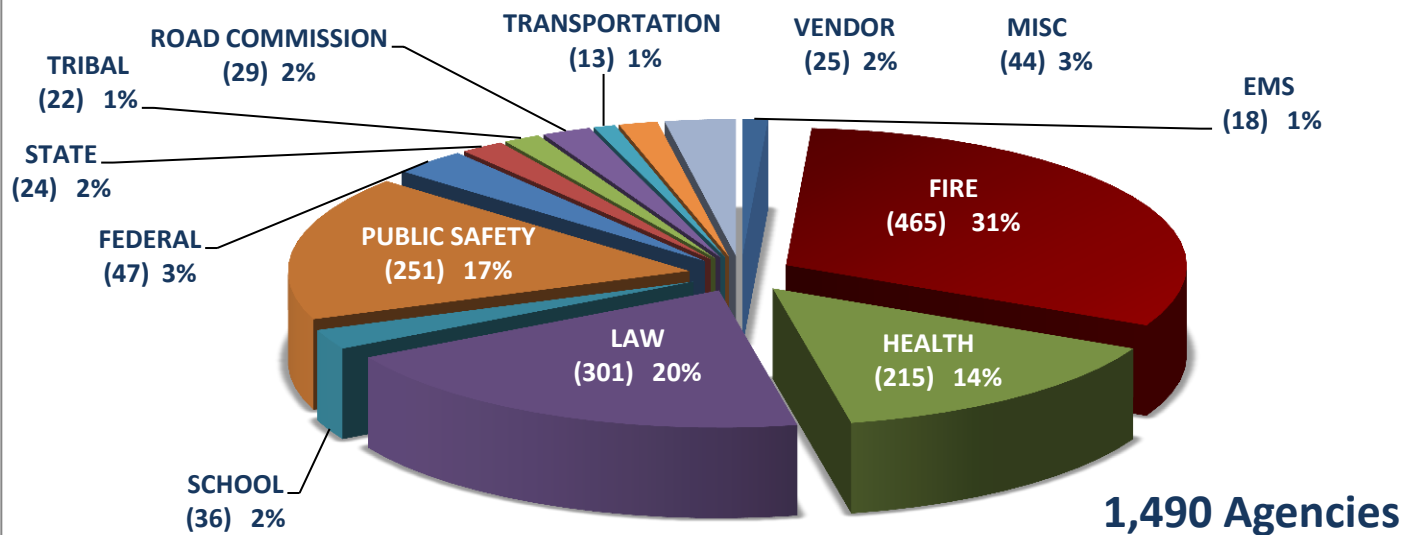

RADIOS ON MPSCS SYSTEM

2015

AGENCIES ON MPSCS SYSTEM

PERCENTAGE OF RADIOS ~ State, Federal, Private, Tribal and Local ~

PERCENTAGE OF AGENCIES

TYPE OF AGENCIES as of AUGUST 2015

DISPATCH CONNECTED CONSOLES AND MICROWAVE PATHS

DATA CHANNEL REQUESTS / Push-To-Talks (PTT)

EMERGENCY CALLS

* Number low due to upgrade

2015 TALK GROUPS ON SYSTEM vs NUMBER OF ACTIVE TALK GROUPS

RADIOS AND AGENCIES ON SYSTEM 2002 - 2014