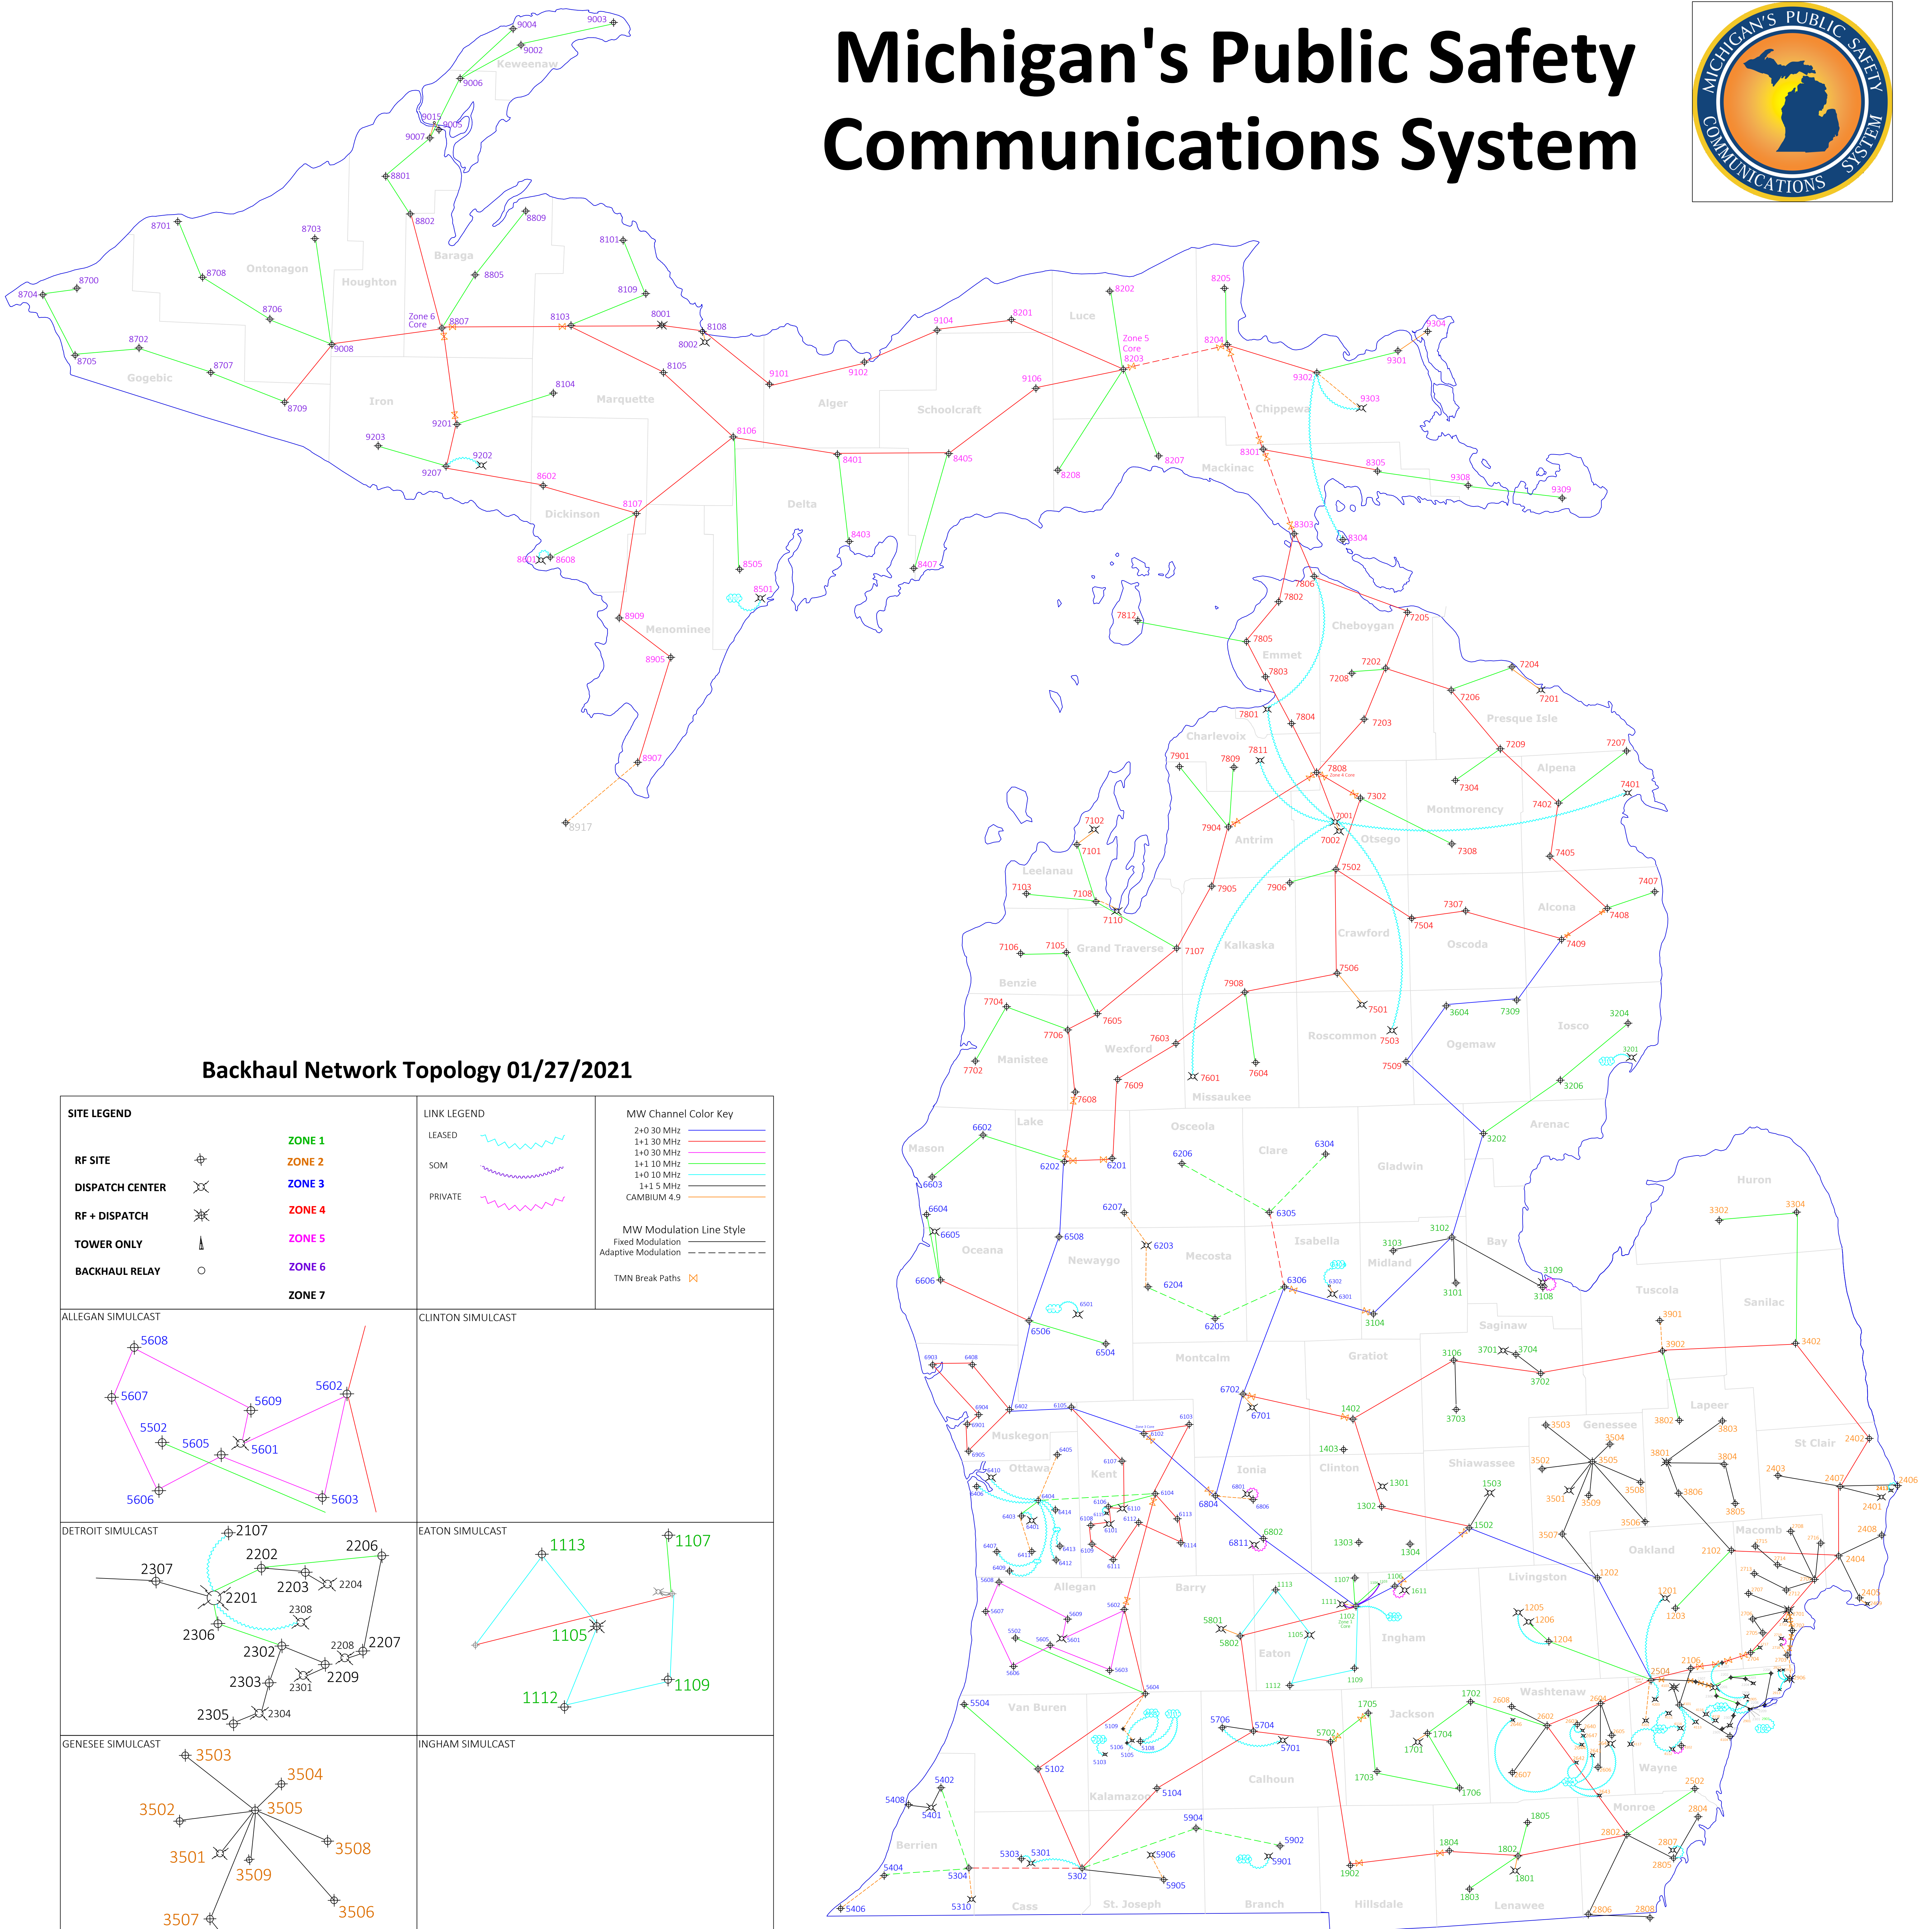

Michigan's Public Safety Communications System

Backhaul Network Topology 01/27/2021

SITE LEGEND		LINK LEGEND		MW Channel Color Key	
RF SITE	⊕	LEASED		2+0 30 MHz	
DISPATCH CENTER	⊗	SOM		1+1 30 MHz	
RF + DISPATCH	⊗	PRIVATE		1+1 10 MHz	
TOWER ONLY	⊕			1+0 10 MHz	
BACKHAUL RELAY	○			1+1 5 MHz	
				CAMBUM 4.9	
				MW Modulation Line Style	
				Fixed Modulation	
				Adaptive Modulation	
				TMN Break Paths	

ALLEGAN SIMULCAST	CLINTON SIMULCAST
DETROIT SIMULCAST	EATON SIMULCAST
GENESEE SIMULCAST	INGHAM SIMULCAST
JACKSON SIMULCAST	KALAMAZOO SIMULCAST
LENAWEE SIMULCAST	MACOMB SIMULCAST
OTTAWA SIMULCAST	SAGINAW SIMULCAST
	ST CLAIR SIMULCAST
	WASHTENAW SIMULCAST
	WAYNE SIMULCAST
	LANSING AREA
	LAPPEER SIMULCAST
	MUSKOGON SIMULCAST