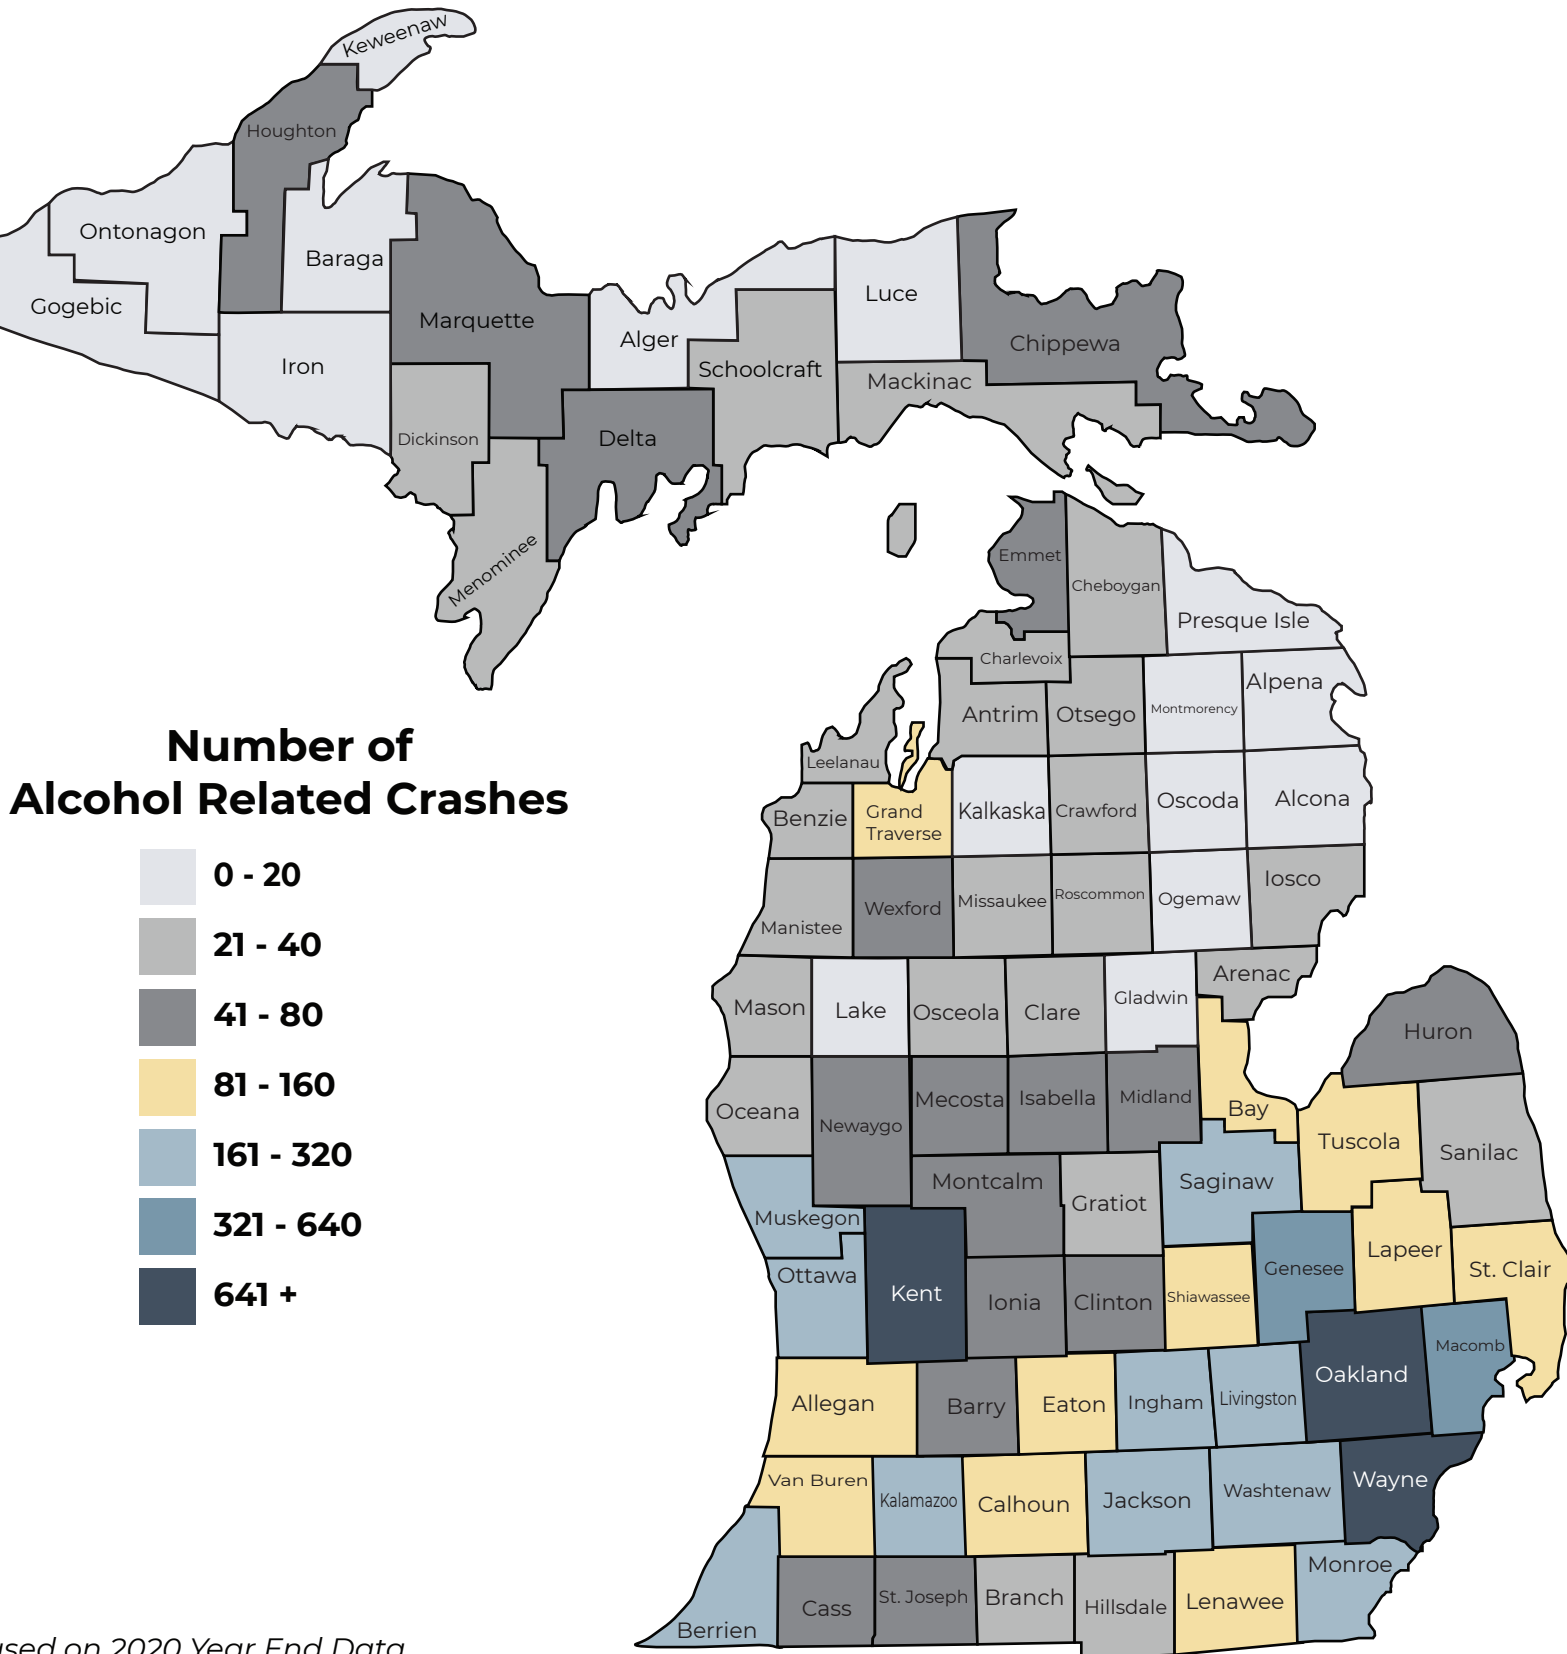

# County Totals - Alcohol Involved Crashes for 2020

## Number of Crashes

0 - 20	21 - 40	41 - 80	81 - 160	161 - 320	321 - 640	641 +
Luce Keweenaw Ontonagon Baraga Lake Gogebic Alger Presque Isle Montmorency Oscoda Gladwin Alcona Ogemaw Iron Kalkaska Alpena	Schoolcraft Manistee Missaukee Menominee Dickinson Mackinac Mason Arenac Sanilac Roscommon Otsego Charlevoix Benzie Iosco Gratiot Osceola Cheboygan Leelanau Hillsdale Antrim Clare Branch Oceana Crawford	Houghton Emmet Delta Mecosta Huron Wexford Chippewa Barry Clinton Isabella Ionia Newaygo Marquette Cass Midland St. Joseph Montcalm	Tuscola Lenawee Lapeer Eaton Shiawassee Grand Traverse Van Buren Bay Calhoun St. Clair Allegan	Livingston Berrien Muskegon Jackson Saginaw Monroe Ottawa Ingham Washtenaw Kalamazoo	Genesee Macomb	Kent Oakland Wayne

## Top 10 Counties for Alcohol Involved Crashes

- |          |                |           |                  |
|----------|----------------|-----------|------------------|
| <b>1</b> | <b>Wayne</b>   | <b>6</b>  | <b>Kalamazoo</b> |
| <b>2</b> | <b>Oakland</b> | <b>7</b>  | <b>Washtenaw</b> |
| <b>3</b> | <b>Kent</b>    | <b>8</b>  | <b>Ingham</b>    |
| <b>4</b> | <b>Macomb</b>  | <b>9</b>  | <b>Ottawa</b>    |
| <b>5</b> | <b>Genesee</b> | <b>10</b> | <b>Monroe</b>    |

## County Totals - Alcohol Involved Crashes for 2020

---

Wayne	1363
Oakland	929
Kent	775
Macomb	617
Genesee	326
Kalamazoo	283
Washtenaw	274
Ingham	252
Ottawa	252
Monroe	217
Saginaw	207
Jackson	202
Muskegon	192
Berrien	180
Livingston	173
Allegan	160
St. Clair	141
Calhoun	135
Bay	121
Van Buren	108
Grand Traverse	95