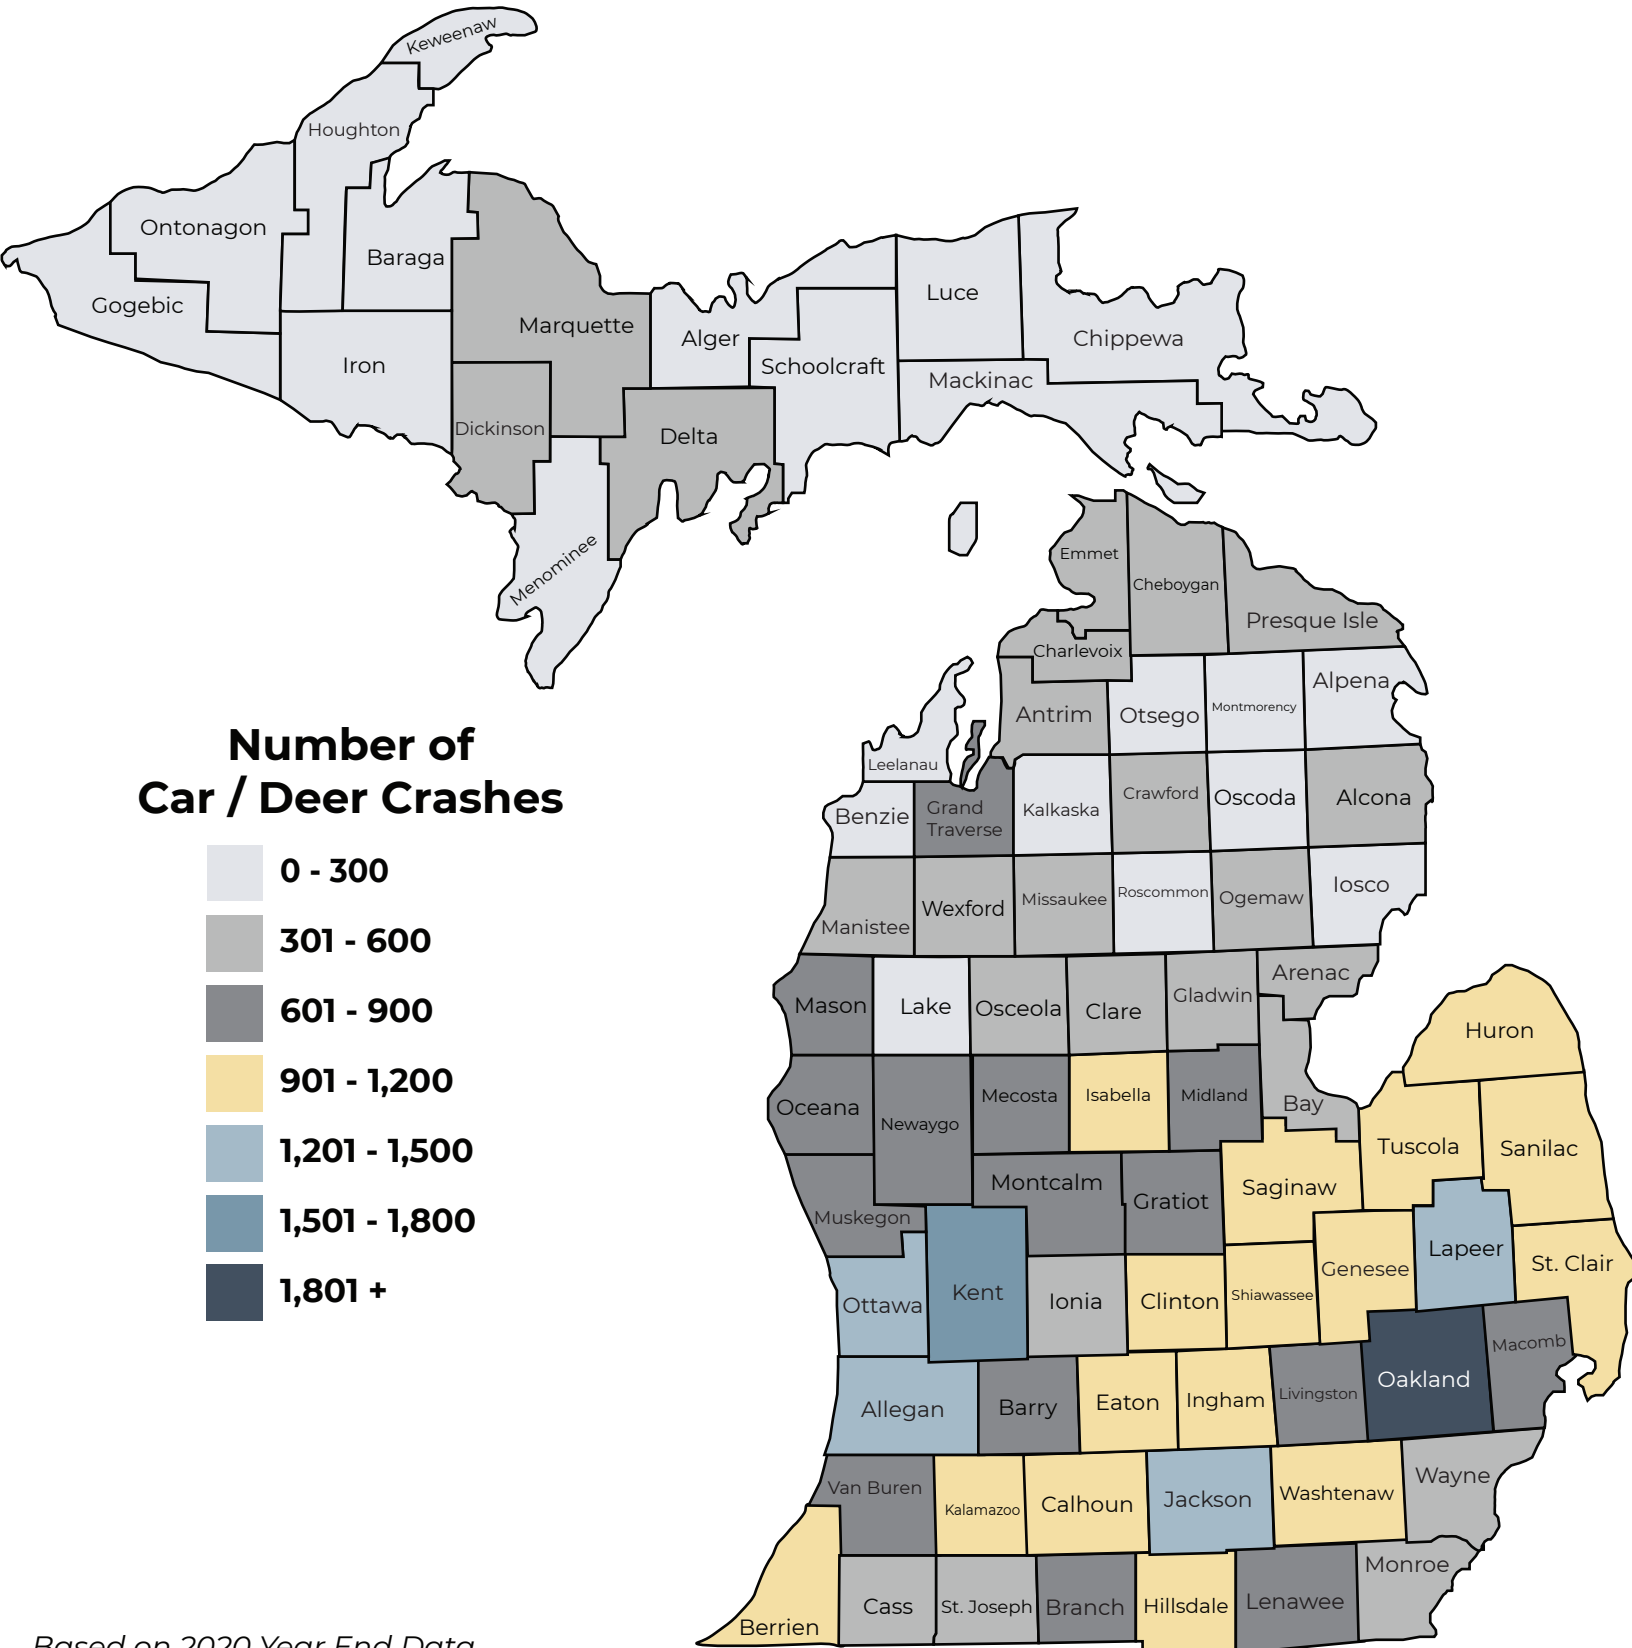

# MICHIGAN STATE POLICE

A PROUD tradition of SERVICE through EXCELLENCE, INTEGRITY, and COURTESY.

Based on 2020 Year End Data

# County Totals - Car / Deer Crashes for 2020

## Number of Crashes

0 - 300	301 - 600	601 - 900	901 - 1,200	1,201 - 1,500	1,501 - 1,800	1,801 +
Iron Roscommon Leelanau Alpena Benzie Iosco Chippewa Kalkaska Otsego Mackinac Lake Houghton Schoolcraft Montmorency Ontonagon Baraga Menominee Oscoda Alger Gogebic Luce Keweenaw	Osceola Cass Bay Ionia Charlevoix St. Joseph Delta Clare Cheboygan Monroe Manistee Wayne Antrim Gladwin Emmet Arenac Wexford Missaukee Dickinson Presque Isle Ogemaw Alcona Marquette Crawford	Midland Livingston Montcalm Gratiot Branch Mecosta Van Buren Barry Newaygo Mason Lenawee Muskegon Macomb Grand Traverse Oceana	Genesee Clinton Washtenaw Sanilac Saginaw Kalamazoo Huron Isabella Berrian Ingham Tuscola Shiawassee Calhoun Hillsdale Eaton St. Clair	Jackson Ottawa Lapeer Allegan	Kent	Oakland

## Top 10 Counties for Car / Deer Crashes

- |          |                |           |                  |
|----------|----------------|-----------|------------------|
| <b>1</b> | <b>Oakland</b> | <b>6</b>  | <b>Allegan</b>   |
| <b>2</b> | <b>Kent</b>    | <b>7</b>  | <b>Genesee</b>   |
| <b>3</b> | <b>Jackson</b> | <b>8</b>  | <b>Clinton</b>   |
| <b>4</b> | <b>Ottawa</b>  | <b>9</b>  | <b>Washtenaw</b> |
| <b>5</b> | <b>Lapeer</b>  | <b>10</b> | <b>Sanilac</b>   |