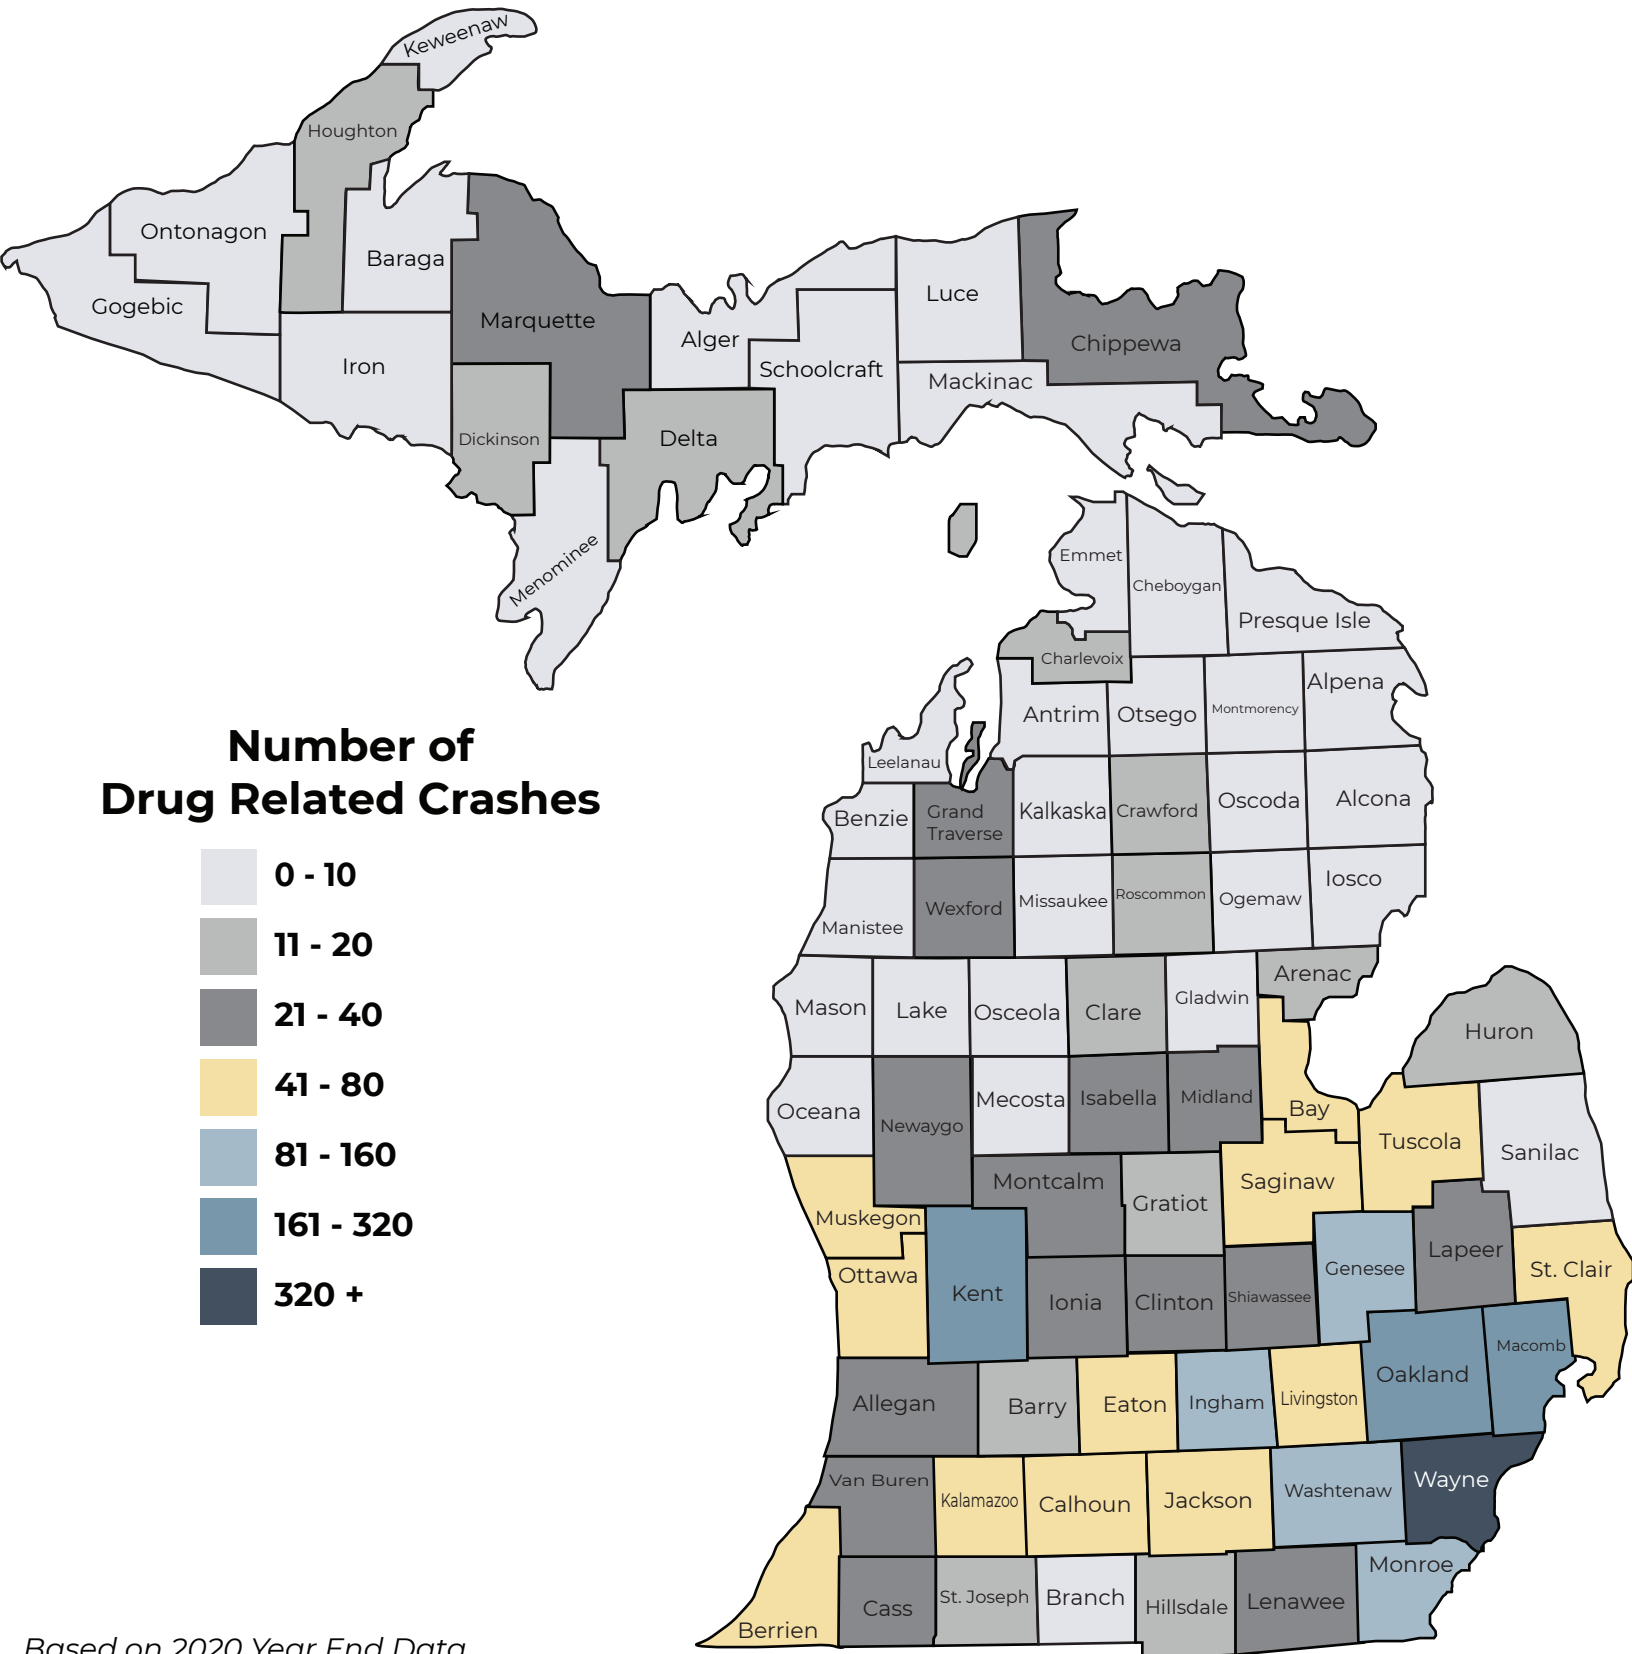

MICHIGAN STATE POLICE

A PROUD tradition of SERVICE through EXCELLENCE, INTEGRITY, and COURTESY.

County Totals - Drug Involved Crashes for 2020

Number of Crashes

0 - 10		11 - 20	21 - 40	41 - 80	81 - 160	161 - 320	320 +
Ontonagon	Menominee	Huron	Cass	Tuscola	Ingham	Macomb	Wayne
Keweenaw	Mackinac	Houghton	Chippewa	Bay	Monroe	Kent	
Montmorency	Kalkaska	Charlevoix	Wexford	Eaton	Washtenaw	Oakland	
Luce	Osceola	Roscommon	Midland	Calhoun	Genesee		
Gladwin	Mecosta	Dickinson	Isabella	Livingston			
Baraga	Manistee	Crawford	Newaygo	St. Clair			
Alcona	Leelanau	Arenac	Montcalm	Berrien			
Gogebic	Mason	Delta	Marquette	Jackson			
Schoolcraft	Cheboygan	Hillsdale	Ionia	Ottawa			
Presque Isle	Branch	Clare	Clinton	Kalamazoo			
Missaukee		Barry	Shiawassee	Saginaw			
Alger		Gratiot	Grand Traverse	Muskegon			
Sanilac		St. Joseph	Lapeer				
Oscoda			Van Buren				
Ogemaw			Lenawee				
Lake			Allegan				
Benzie							
Alpena							
Otsego							
Oceana							
Iron							
Iosco							
Emmet							
Antrim							

Top 10 Counties for Drug Involved Crashes

- 1 Wayne
- 2 Oakland
- 3 Kent
- 4 Macomb
- 5 Genesee
- 6 Washtenaw
- 7 Monroe
- 8 Ingham
- 9 Muskegon
- 10 Saginaw

County Totals - Drug Involved Crashes for 2020