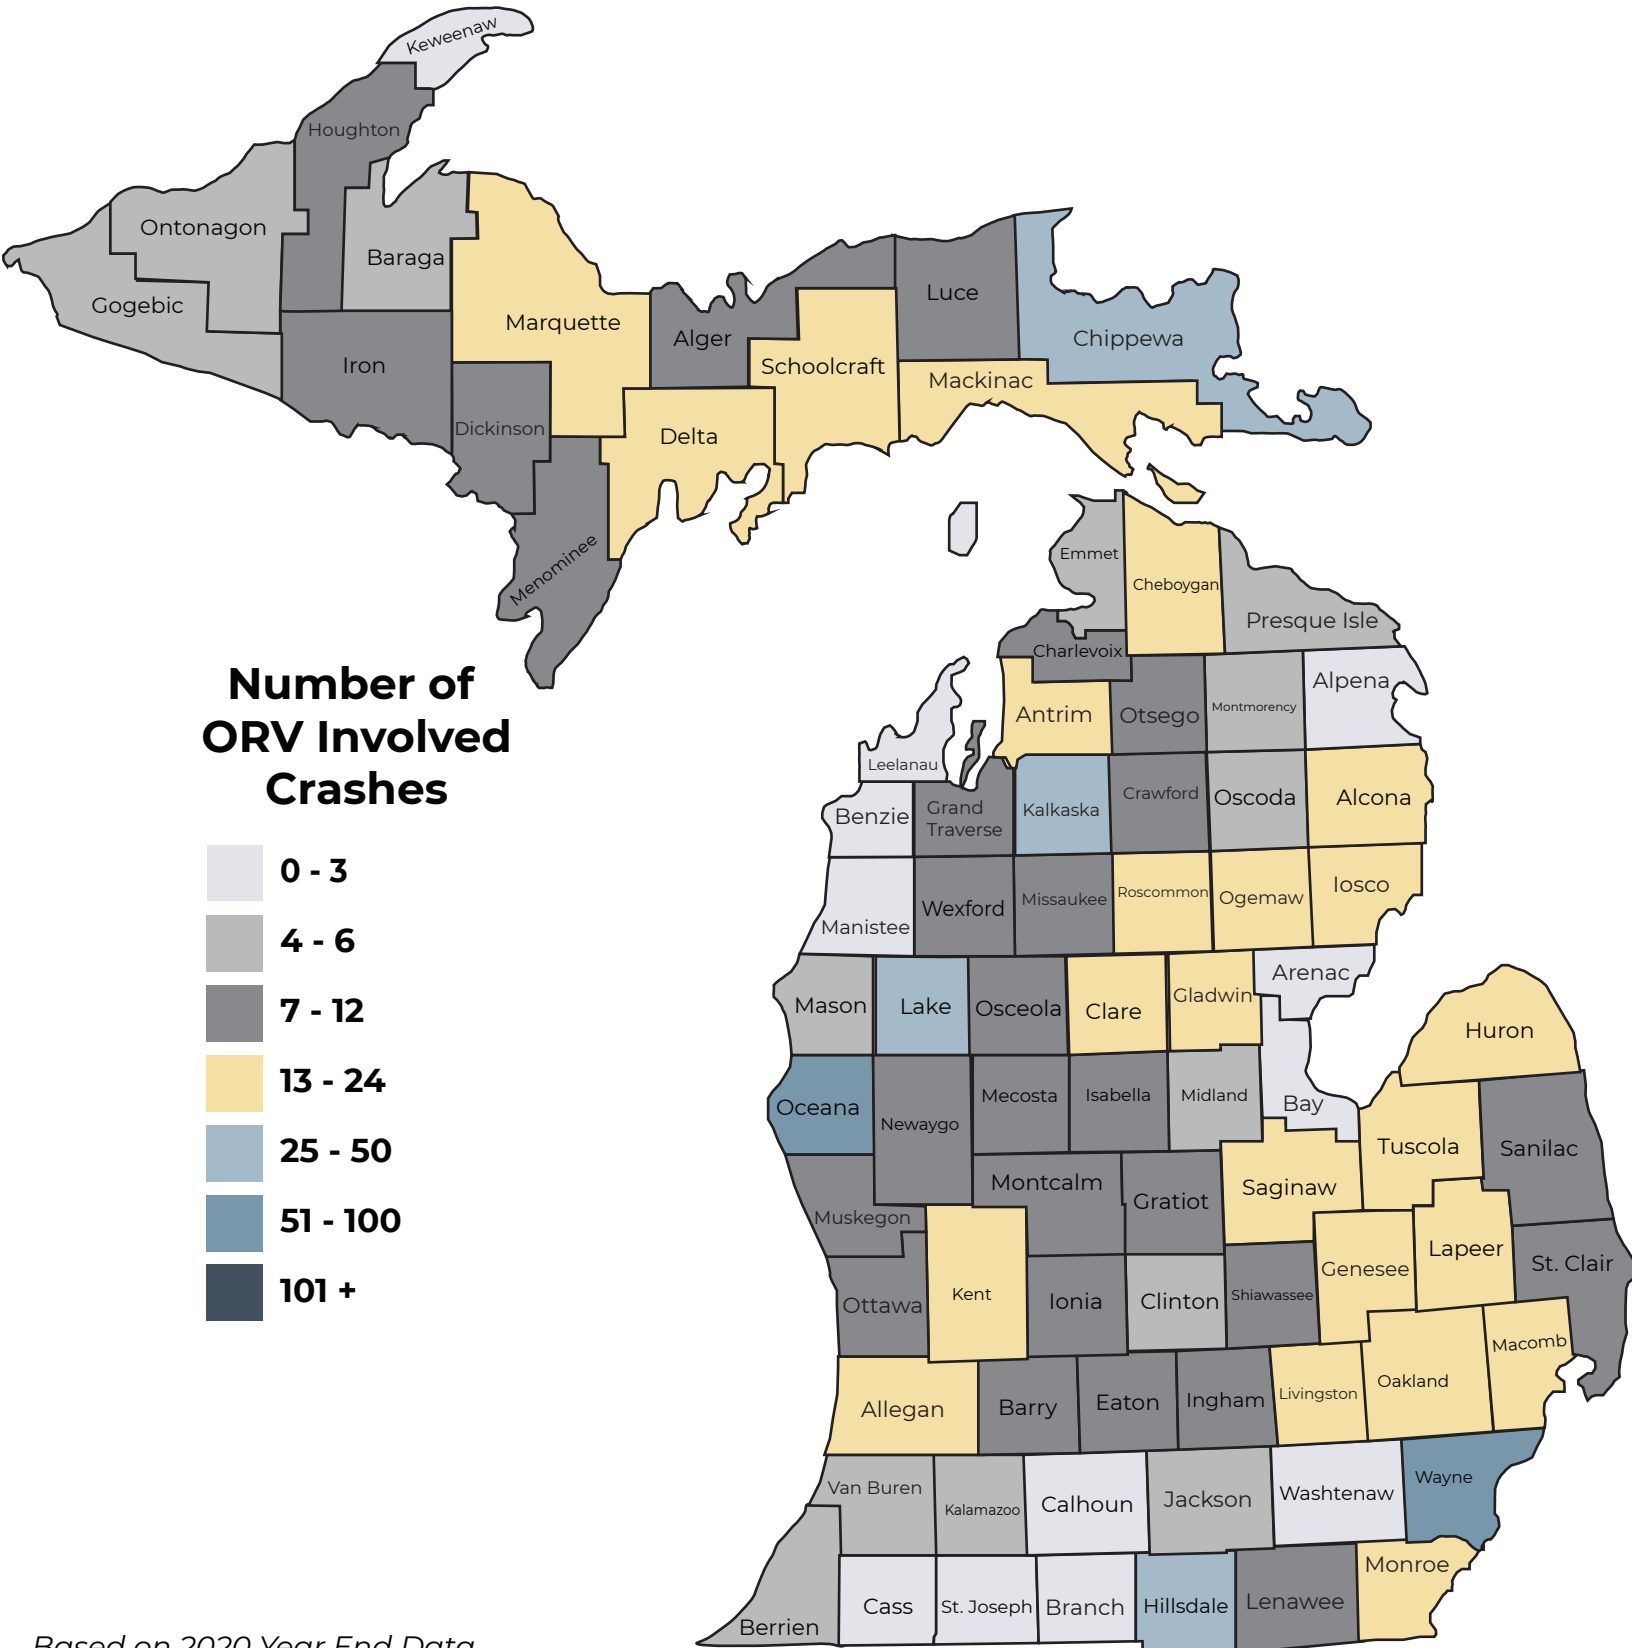

MICHIGAN STATE POLICE

A PROUD tradition of SERVICE through EXCELLENCE, INTEGRITY, and COURTESY.

Based on 2020 Year End Data

County Totals - ORV Involved Crashes for 2020

Number of Crashes							
0 - 3	4 - 6	6 - 12	6 - 12	13 - 24	25 - 50	51 - 100	101+
Bay Manistee Benzie Leelanau Keweenaw Cass Branch Akpena Washtenaw St. Joseph Calhoun Arenac	Van Buren Presque Isle Baraga Ontonagon Gogebic Emmet Oscoda Montmorency Midland Mason Kalamazoo Jackson Clinton Berrien	St. Clair Shiawassee Newaygo Mecosta Ionia Dickinson Wexford Muskegon Iron Ingham Gratiot Eaton Charlevoix Barry Alger Ottawa Osceola Luce Houghton Crawford Sanilac Otsego Missaukee Montcalm	Menominee Lenawee Isabella Grand Traverse	Ogemaw Mackinac Lapeer Kent Iosco Saginaw Macomb Monroe Livingston Huron Allegan Schoolcraft Oakland Tuscola Genesee Clare Antrim Alcona Marquette Gladwin Roscommon Cheboygan Delta	Kalkaska Lake Chippewa Hillsdale	Wayne Oceana	

Top 10 Counties for ORV Involved Crashes

- | | | | |
|----------|------------------|-----------|------------------|
| 1 | Oceana | 6 | Kalkaska |
| 2 | Wayne | 7 | Delta |
| 3 | Hillsdale | 8 | Cheboygan |
| 4 | Chippewa | 9 | Roscommon |
| 5 | Lake | 10 | Gladwin |