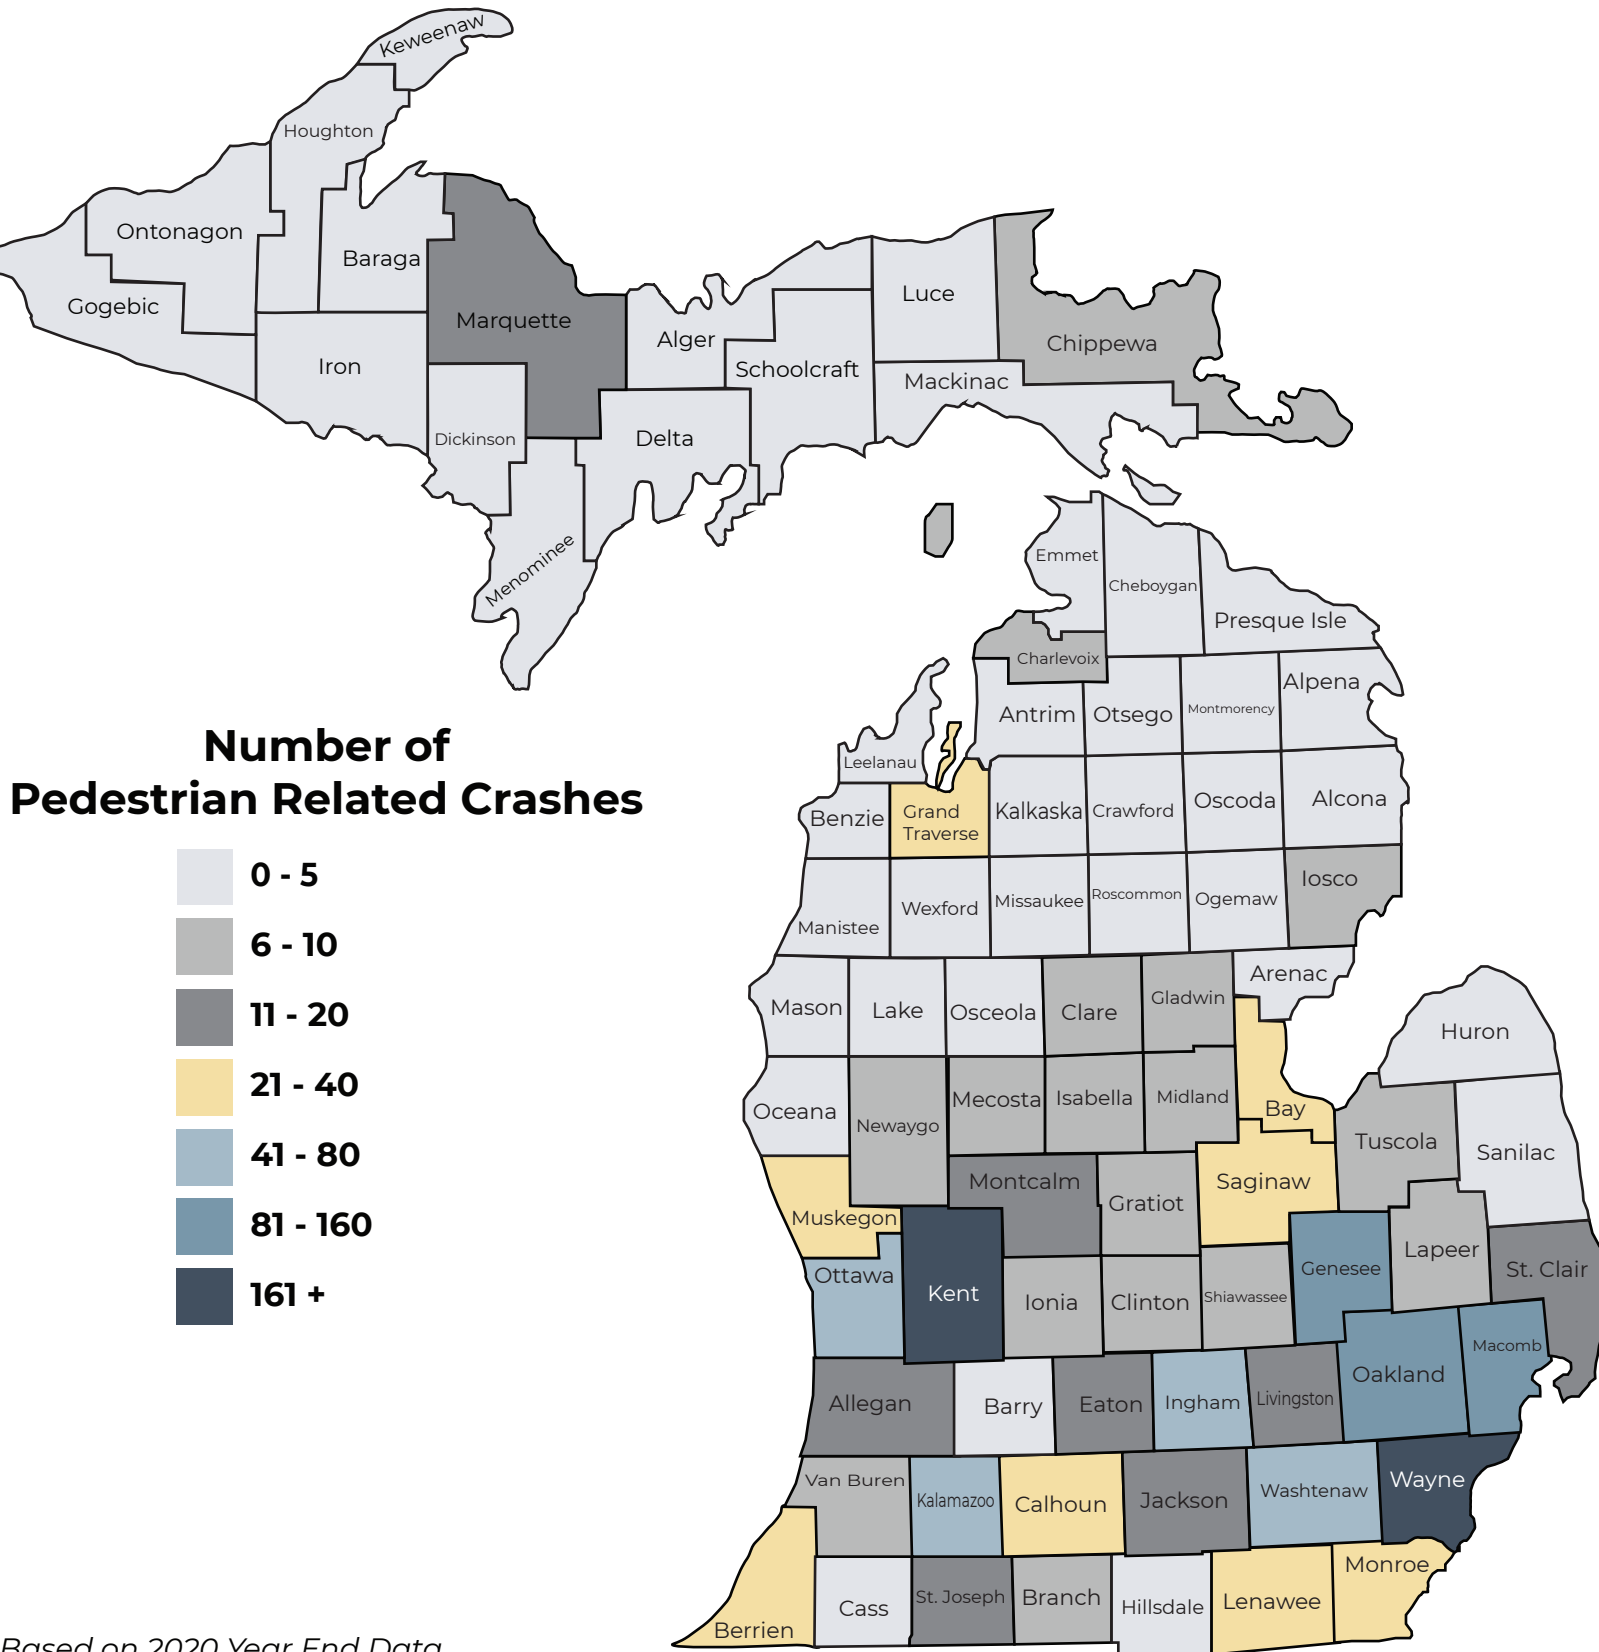

MICHIGAN STATE POLICE

A PROUD tradition of SERVICE through EXCELLENCE, INTEGRITY, and COURTESY.

Based on 2020 Year End Data

County Totals - Pedestrian Involved Crashes for 2020

Number of Crashes

0 - 5		6 - 10	11 - 20	21 - 40	41 - 80	81 - 160	161 +
Schoolcraft	Antrim	Newaygo	St. Joseph	Grand Traverse	Ottawa	Genesee	Oakland
Presque Isle	Alger	Lapeer	Marquette	Calhoun	Ingham	Macomb	Kent
Oscoda	Wexford	Chippewa	Allegan	Lenawee	Washtenaw		Wayne
Ontonagon	Osceola	Charlevoix	Montcalm	Bay	Kalamazoo		
Montmorency	Oceana	Midland	Eaton	Muskegon			
Keweenaw	Mackinac	Mecosta	Livingston	Saginaw			
Iron	Lake	Ionia	Jackson	Berrien			
Gogebic	Kalkaska	Branch	St. Clair	Monroe			
Emmet	Delta	Clinton					
Alpena	Crawford	Van Buren					
Missaukee	Otsego	Shiawassee					
Mason	Menominee	Isabella					
Luce	Cass	Gladwin					
Leelanau	Barry	Clare					
Dickinson	Manistee	Tuscola					
Baraga	Huron	Iosco					
Alcona	Hillsdale	Gratiot					
Sanilac							
Roscommon							
Ogemaw							
Houghton							
Cheboygan							
Benzie							
Arenac							

Top 10 Counties for Pedestrian Involved Crashes

- | | | | |
|----------|----------------|-----------|------------------|
| 1 | Wayne | 6 | Kalamazoo |
| 2 | Kent | 7 | Washtenaw |
| 3 | Oakland | 8 | Ingham |
| 4 | Macomb | 9 | Ottawa |
| 5 | Genesee | 10 | Monroe |