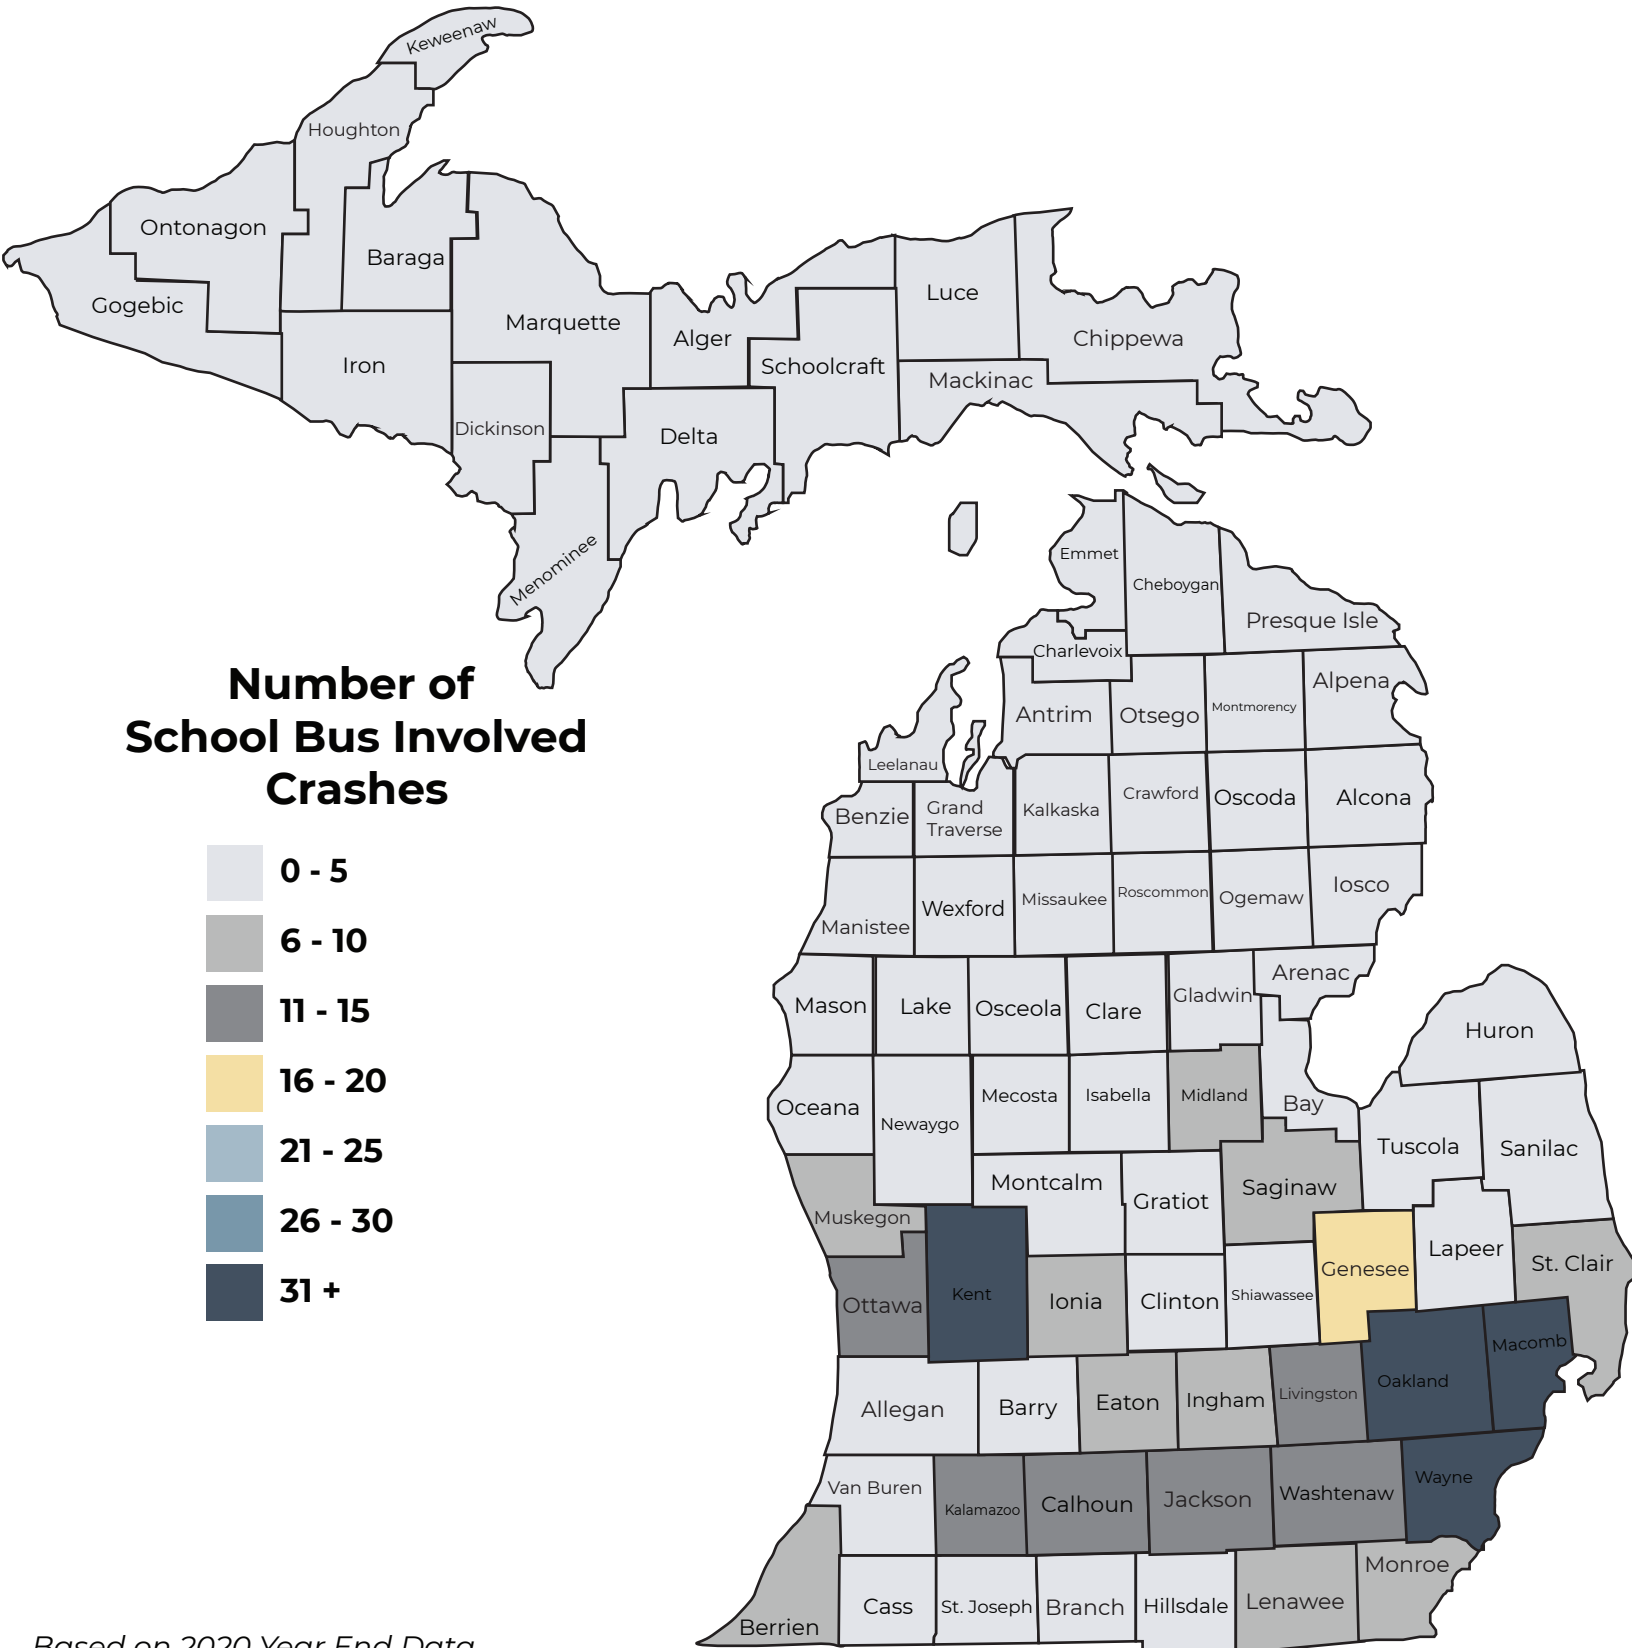

# MICHIGAN STATE POLICE

*A PROUD tradition of SERVICE through EXCELLENCE, INTEGRITY, and COURTESY.*

Based on 2020 Year End Data

# County Totals - School Bus Involved Crashes for 2020

## Number of Crashes

0 - 5			6 - 10	11 - 15	16 - 20	31 +
Clinton	Ontonagon	Oceana	Midland	Ottawa	Genesee	Kent
Sanilac	Mason	Newaygo	Ionia	Livingston		Oakland
Huron	Luce	Gratiot	Muskegon	Jackson		Macomb
Mecosta	Leelanau	Delta	Saginaw	Calhoun		Wayne
Arenac	Lake	Clare	Monroe	Washtenaw		
Gladwin	Kalkaska	Wexford	Lenawee	Kalamazoo		
Manistee	Iosco	Isabella	Ingham			
Oscoda	Charlevoix	Houghton	St. Clair			
Antrim	Benzie	Hillsdale	Eaton			
Otsego	Barry	Cass	Berrien			
Montmorency	Baraga	Bay				
Alpena	Alcona	Shiawasee				
Presque Isle	St. Joseph	Marquette				
Cheboygan	Ogemaw	Allegan				
Mackinac	Montcalm					
Schoolcraft	Missaukee					
Alger	Lapeer					
Menominee	Grand Traverse					
Iron	Emmet					
Gogebic	Dickinson					
Keweenaw	Crawford					
Tuscola	Chippewa					
Roscommon	Branch					
Osceola	Van Buren					

## Top 10 Counties for School Bus Involved Crashes

- |          |                |           |                   |
|----------|----------------|-----------|-------------------|
| <b>1</b> | <b>Wayne</b>   | <b>6</b>  | <b>Kalamazoo</b>  |
| <b>2</b> | <b>Macomb</b>  | <b>7</b>  | <b>Washtenaw</b>  |
| <b>3</b> | <b>Oakland</b> | <b>8</b>  | <b>Calhoun</b>    |
| <b>4</b> | <b>Kent</b>    | <b>9</b>  | <b>Jackson</b>    |
| <b>5</b> | <b>Genesee</b> | <b>10</b> | <b>Livingston</b> |